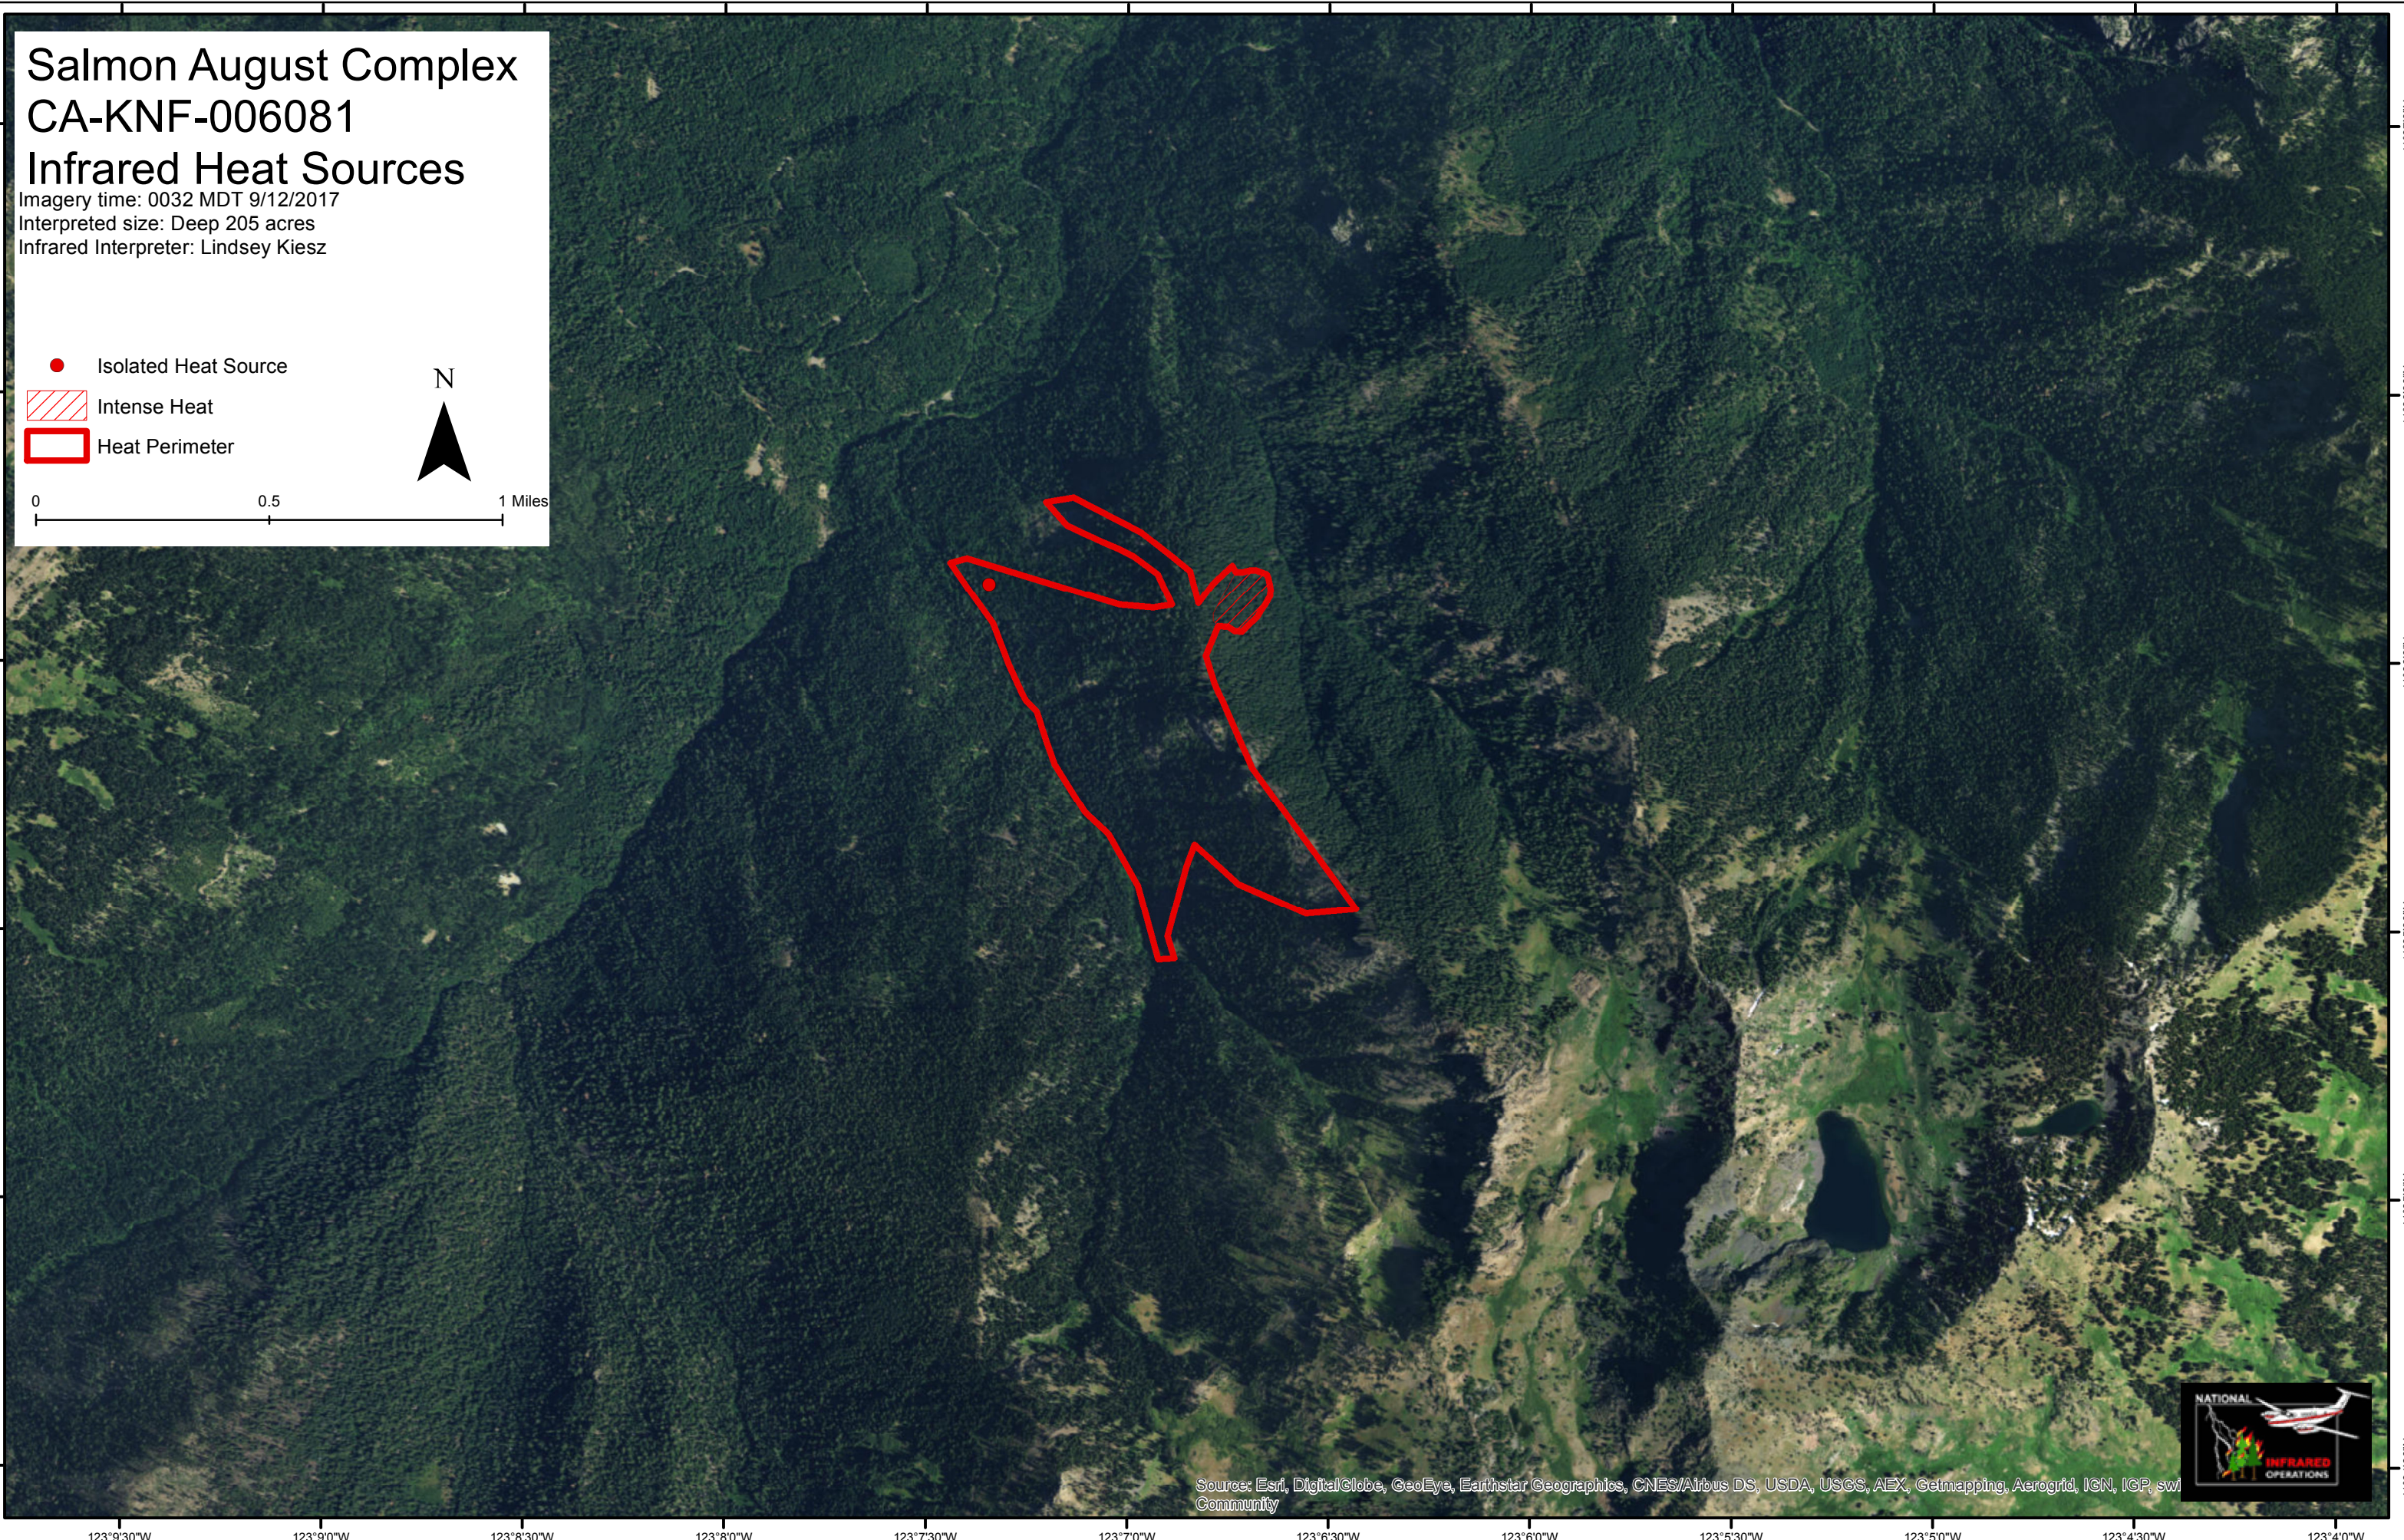

Salmon August Complex CA-KNF-006081 Infrared Heat Sources

Imagery time: 0032 MDT 9/12/2017
Interpreted size: Deep 205 acres
Infrared Interpreter: Lindsey Kiesz

- Isolated Heat Source
- ▨ Intense Heat
- ▭ Heat Perimeter

Source: Esri, DigitalGlobe, GeoEye, Earthstar Geographics, CNES/Airbus DS, USDA, USGS, AEX, Getmapping, Aerogrid, IGN, IGP, swi Community

123°9'30"W 123°9'0"W 123°8'30"W 123°8'0"W 123°7'30"W 123°7'0"W 123°6'30"W 123°6'0"W 123°5'30"W 123°5'0"W 123°4'30"W 123°4'0"W

41°37'0"N 41°36'0"N 41°35'0"N 41°34'30"N