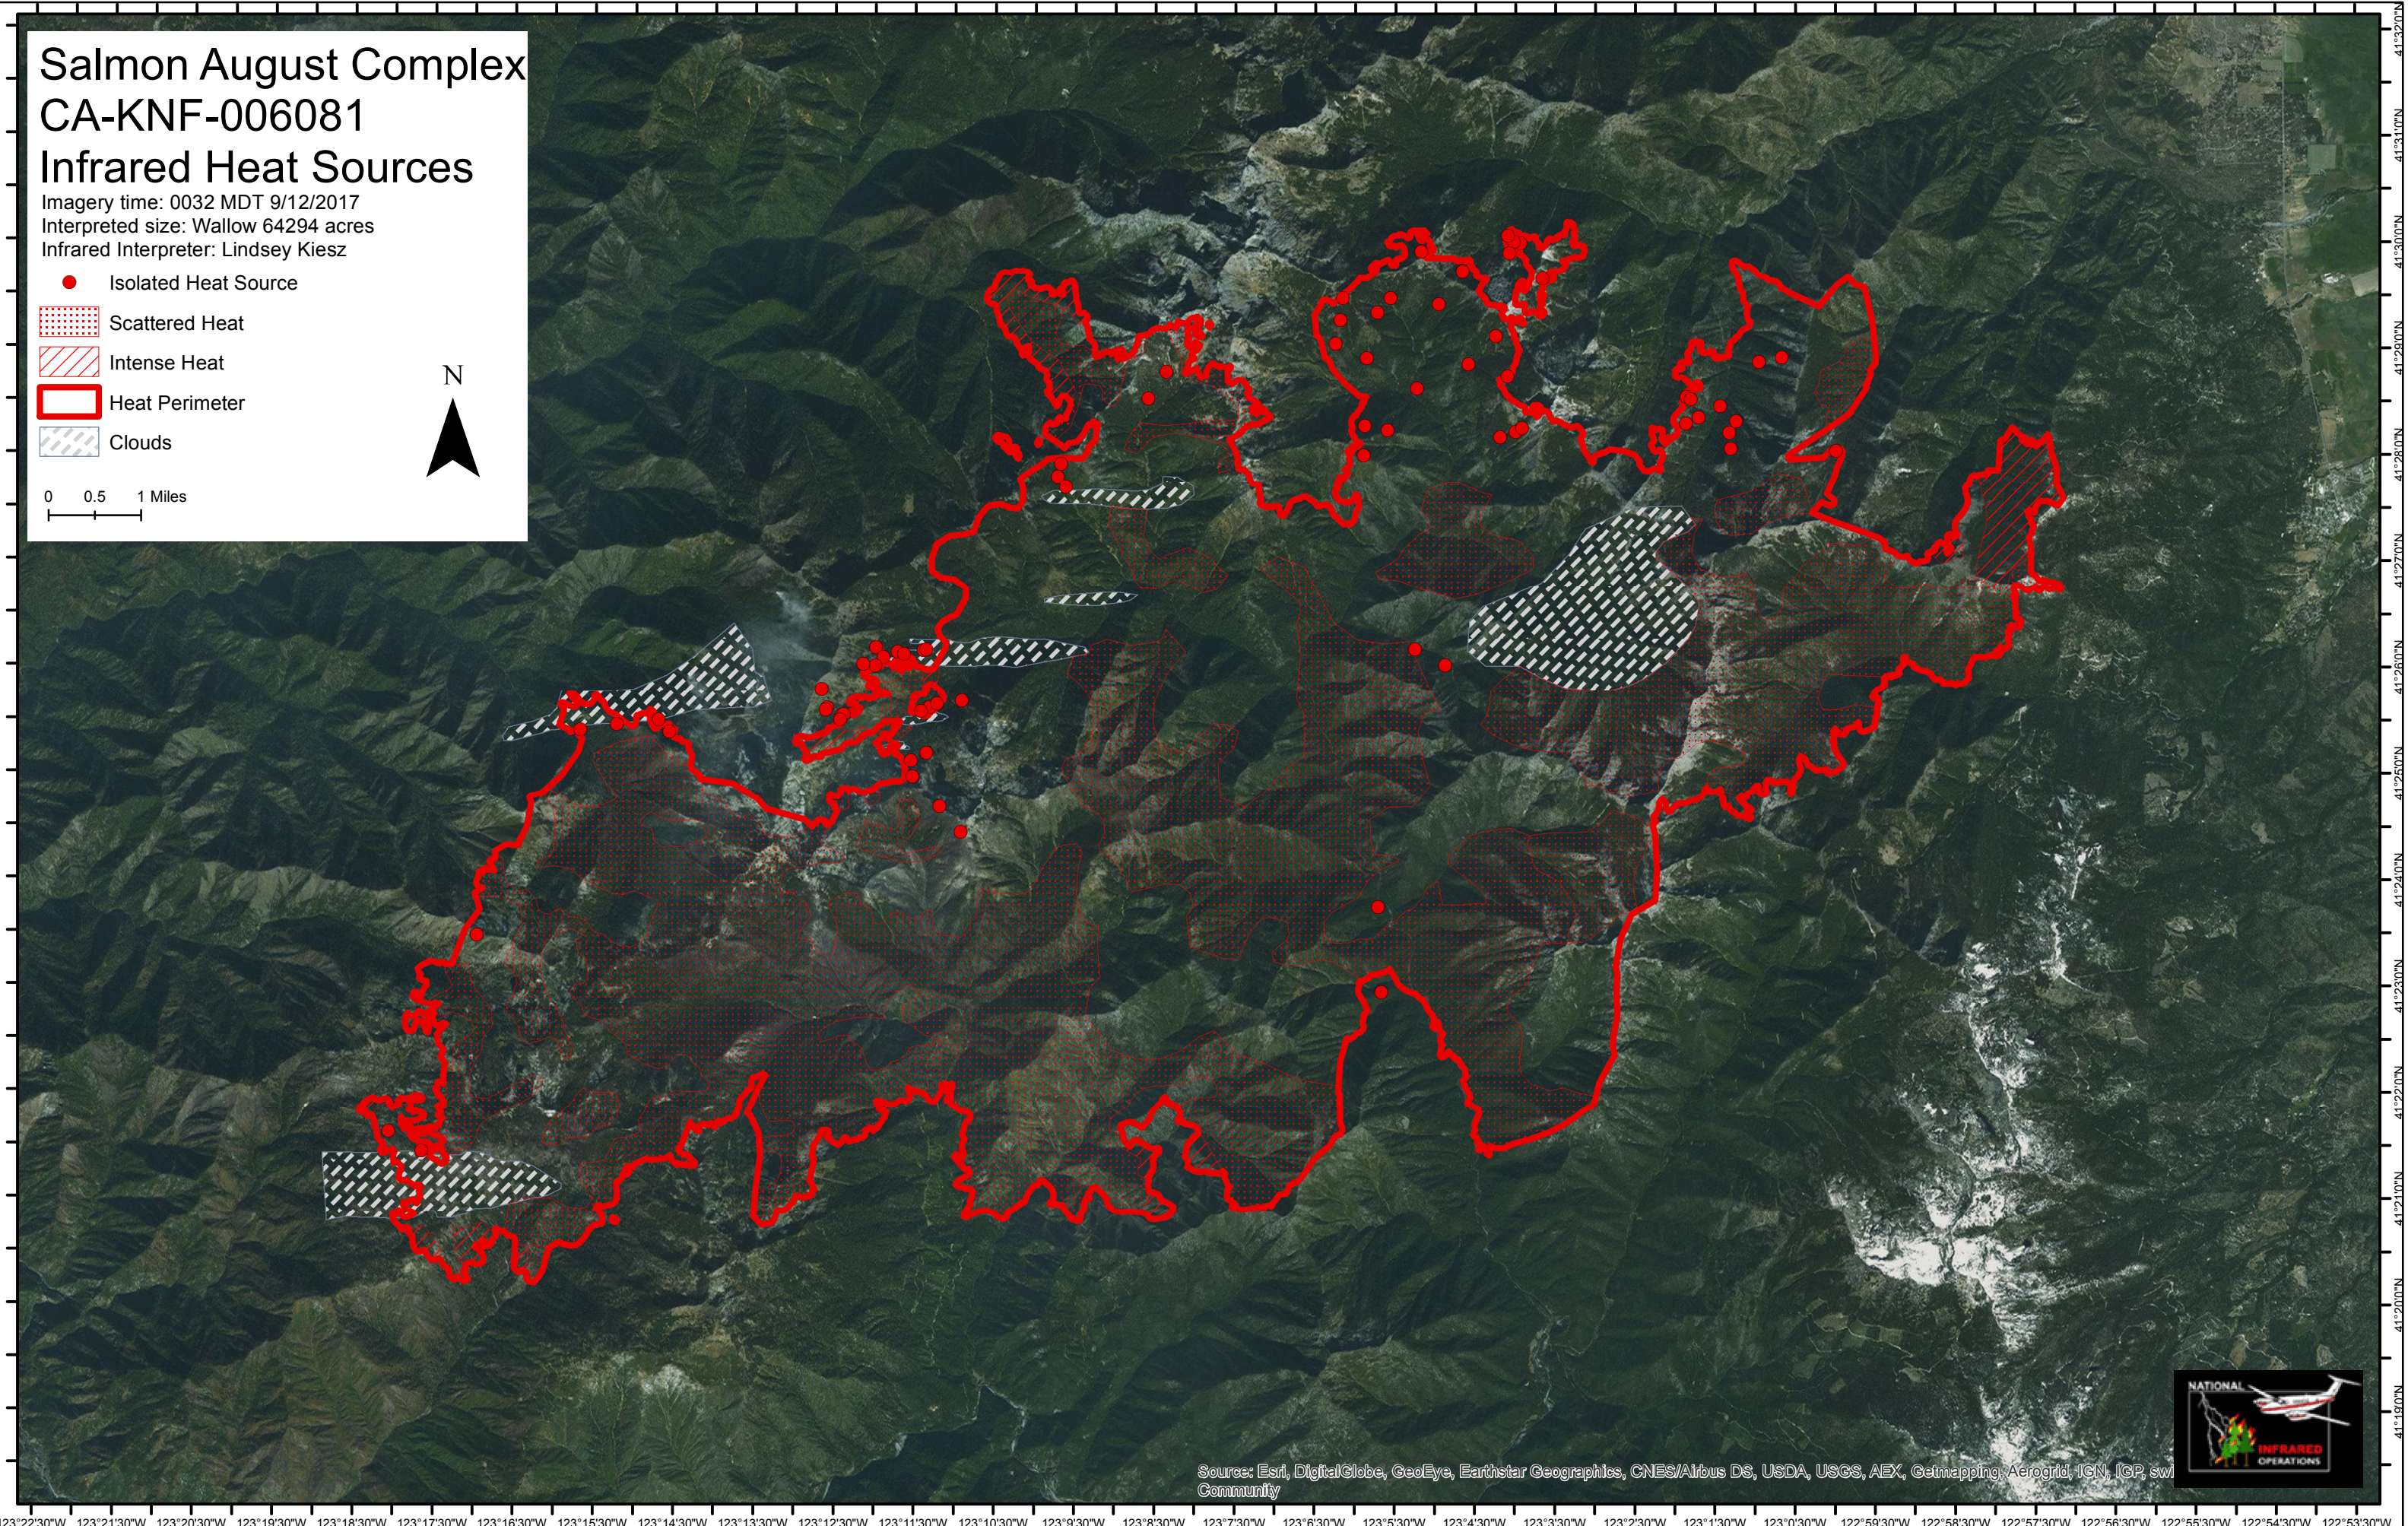

Salmon August Complex CA-KNF-006081 Infrared Heat Sources

Imagery time: 0032 MDT 9/12/2017
Interpreted size: Wallow 64294 acres
Infrared Interpreter: Lindsey Kiesz

- Isolated Heat Source
- ▨ Scattered Heat
- ▨ Intense Heat
- ▭ Heat Perimeter
- ▨ Clouds

0 0.5 1 Miles

123°22'30"W 123°21'30"W 123°20'30"W 123°19'30"W 123°18'30"W 123°17'30"W 123°16'30"W 123°15'30"W 123°14'30"W 123°13'30"W 123°12'30"W 123°11'30"W 123°10'30"W 123°9'30"W 123°8'30"W 123°7'30"W 123°6'30"W 123°5'30"W 123°4'30"W 123°3'30"W 123°2'30"W 123°1'30"W 123°0'30"W 122°59'30"W 122°58'30"W 122°57'30"W 122°56'30"W 122°55'30"W 122°54'30"W 122°53'30"W

Source: Esri, DigitalGlobe, GeoEye, Earthstar Geographics, CNES/Airbus DS, USDA, USGS, AEX, Getmapping, Aerogrid, IGN, IGP, swi Community