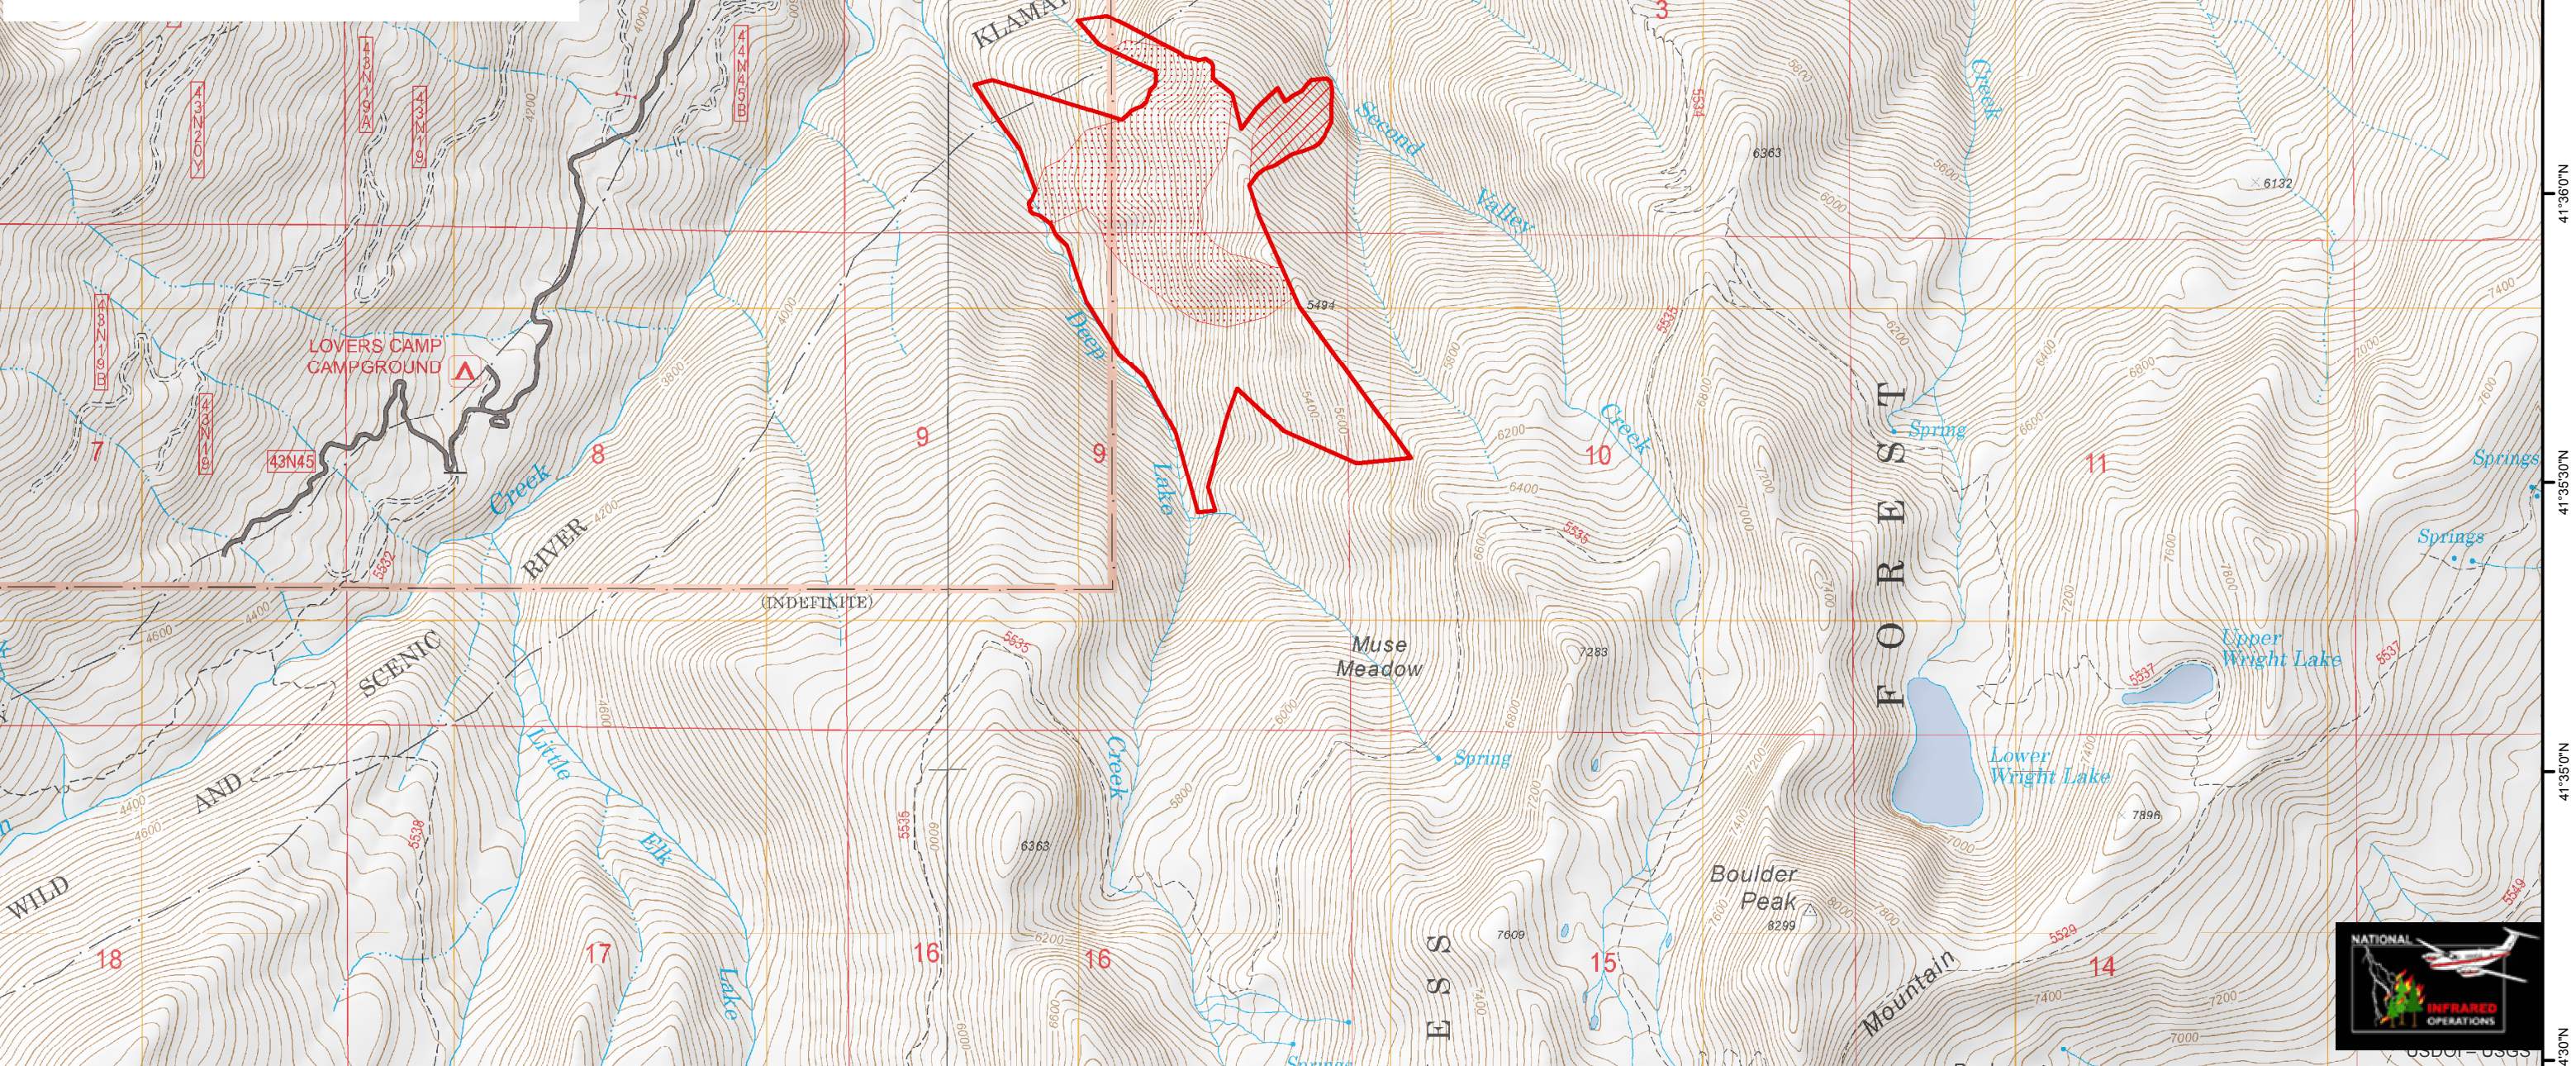

Salmon August Complex CA-KNF-006081 Infrared Heat Sources

Imagery time: 2245 PDT 9/13/2017
Interpreted size: Wallow 64837 acres
Infrared Interpreter: Lindsey Kiesz

-  Scattered Heat
-  Intense Heat
-  Heat Perimeter

0 0.5 1 Miles

123°9'30"W 123°9'0"W 123°8'30"W 123°8'0"W 123°7'30"W 123°7'0"W 123°6'30"W 123°6'0"W 123°5'30"W 123°5'0"W 123°4'30"W 123°4'0"W

41°37'0"N 41°36'30"N 41°36'0"N 41°35'30"N 41°35'0"N 41°34'30"N