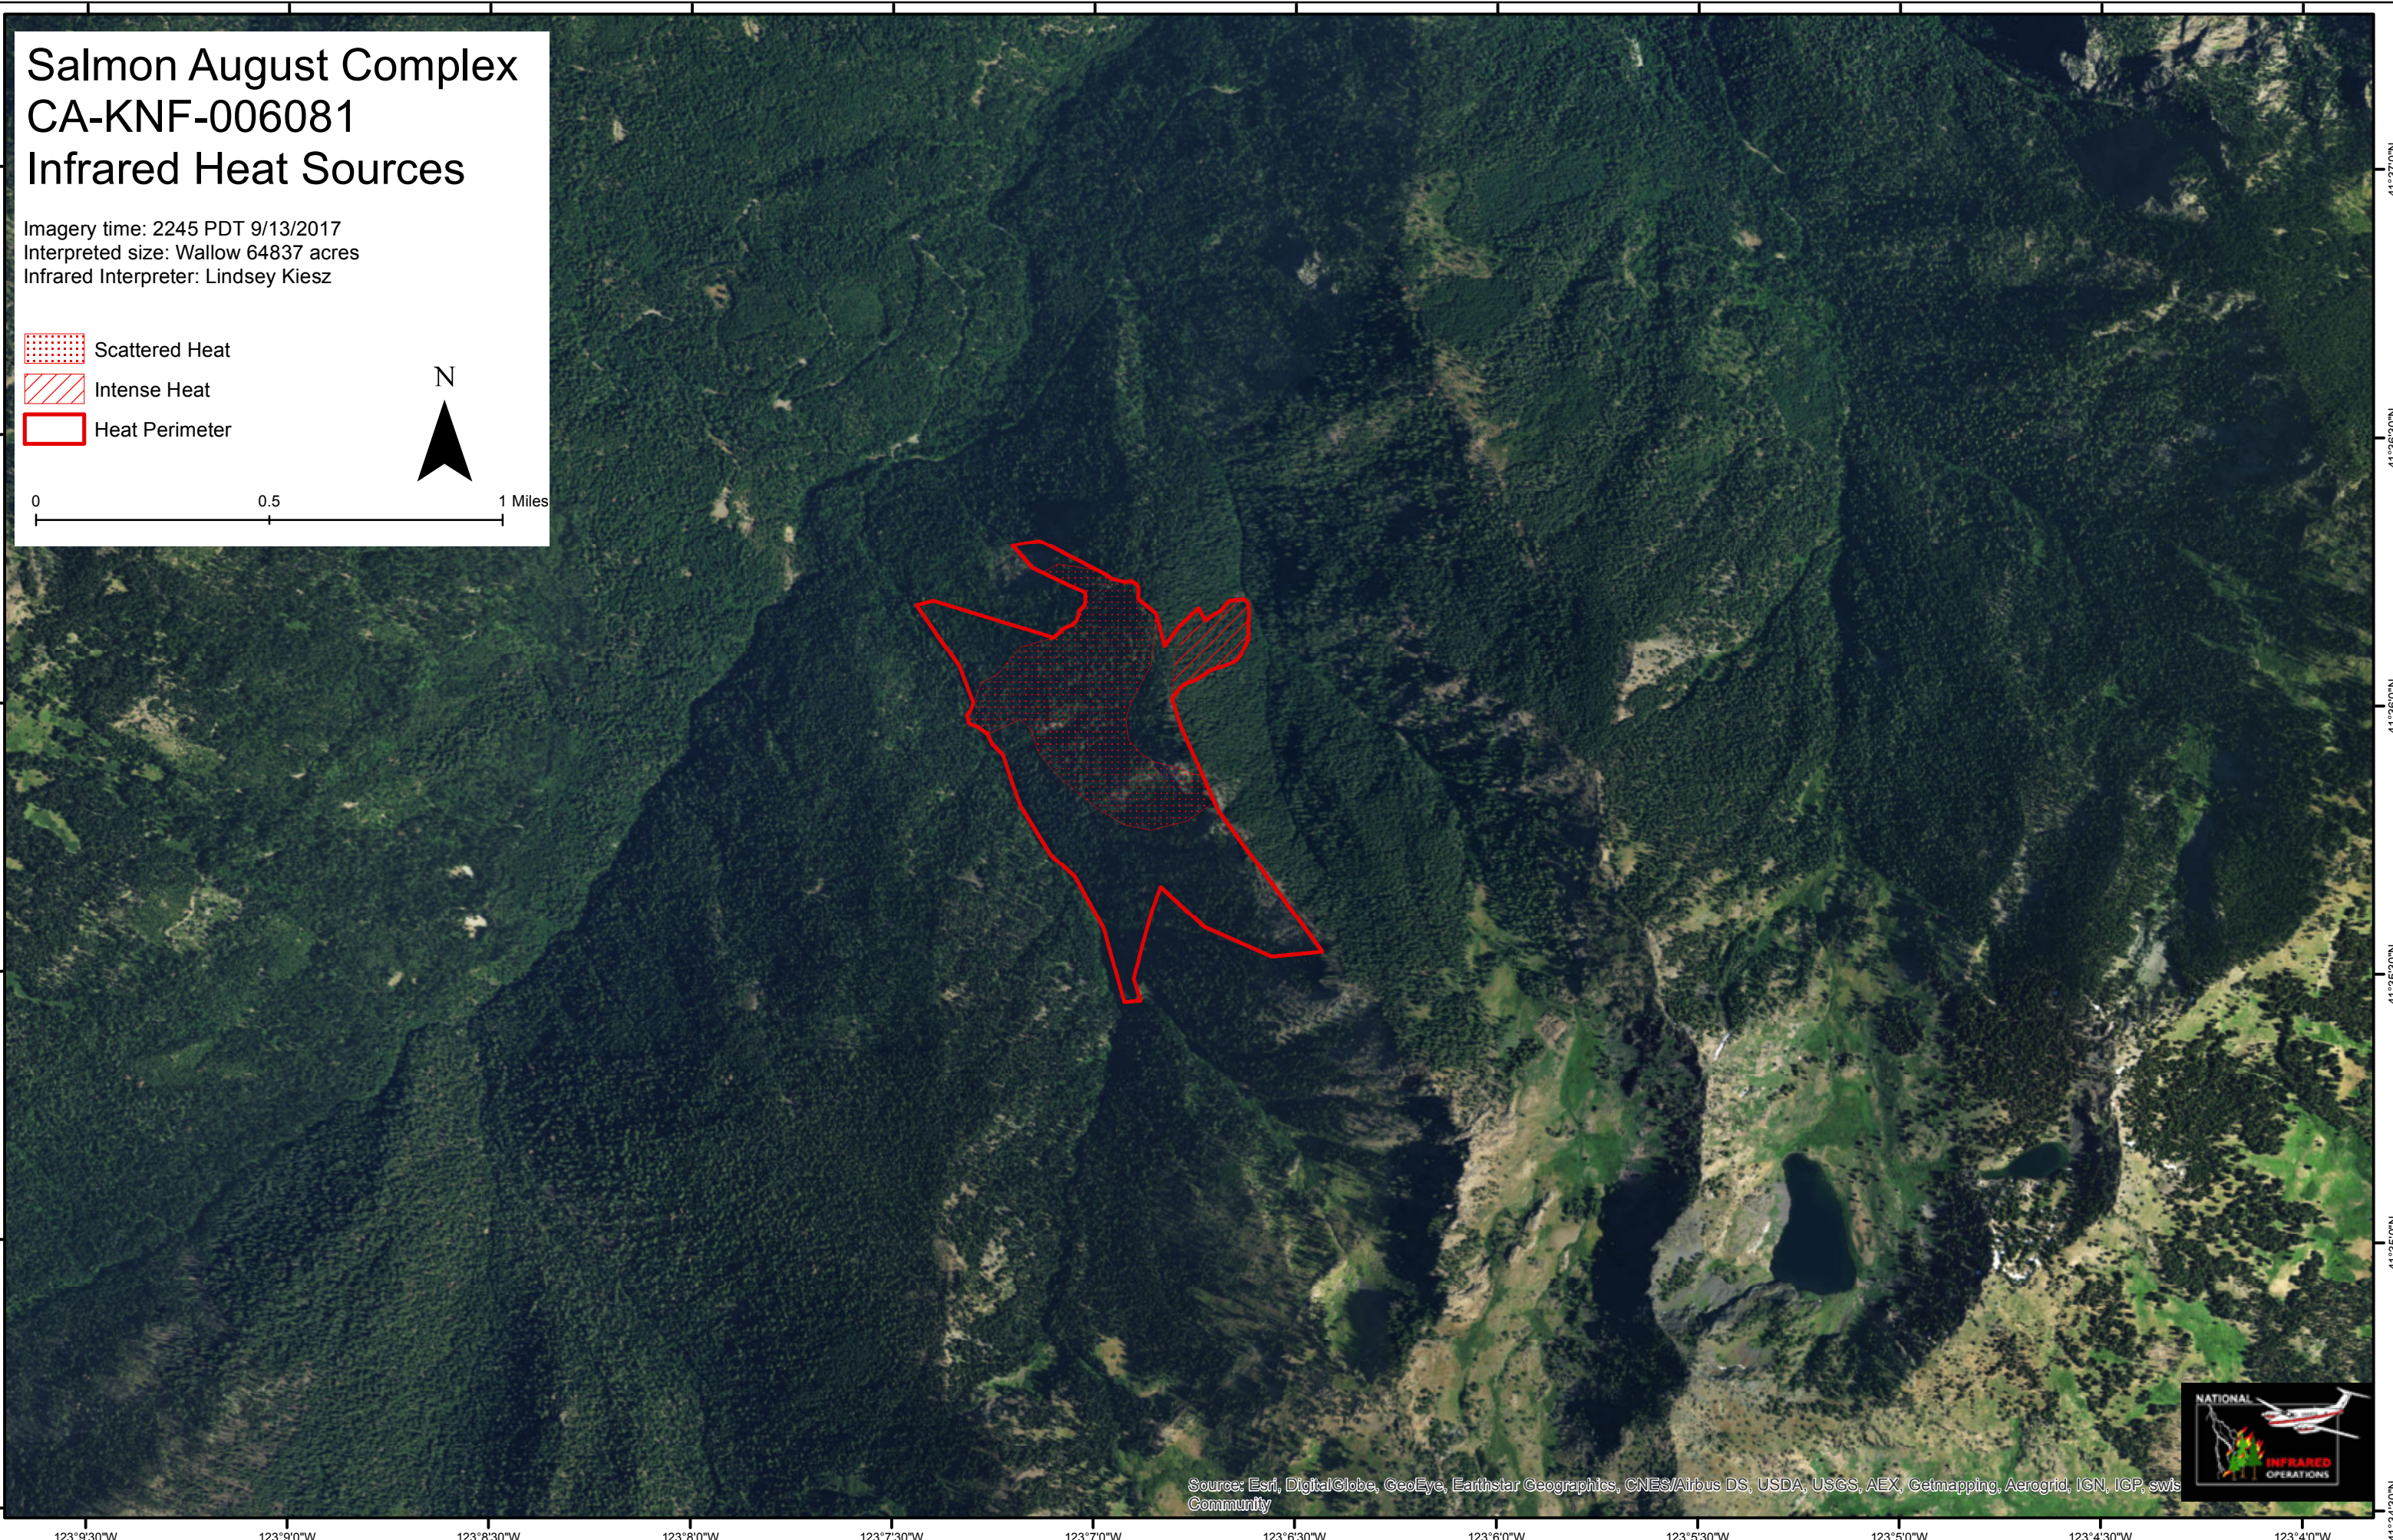

Salmon August Complex CA-KNF-006081 Infrared Heat Sources

Imagery time: 2245 PDT 9/13/2017
Interpreted size: Wallow 64837 acres
Infrared Interpreter: Lindsey Kiesz

-  Scattered Heat
-  Intense Heat
-  Heat Perimeter

0 0.5 1 Miles

Source: Esri, DigitalGlobe, GeoEye, Earthstar Geographics, CNES/Airbus DS, USDA, USGS, AEX, Getmapping, Aerogrid, IGN, IGP, swis Community

123°9'30"W 123°9'0"W 123°8'30"W 123°8'0"W 123°7'30"W 123°7'0"W 123°6'30"W 123°6'0"W 123°5'30"W 123°5'0"W 123°4'30"W 123°4'0"W

41°37'0"N
41°36'30"N
41°36'0"N
41°35'30"N
41°35'0"N
41°34'30"N