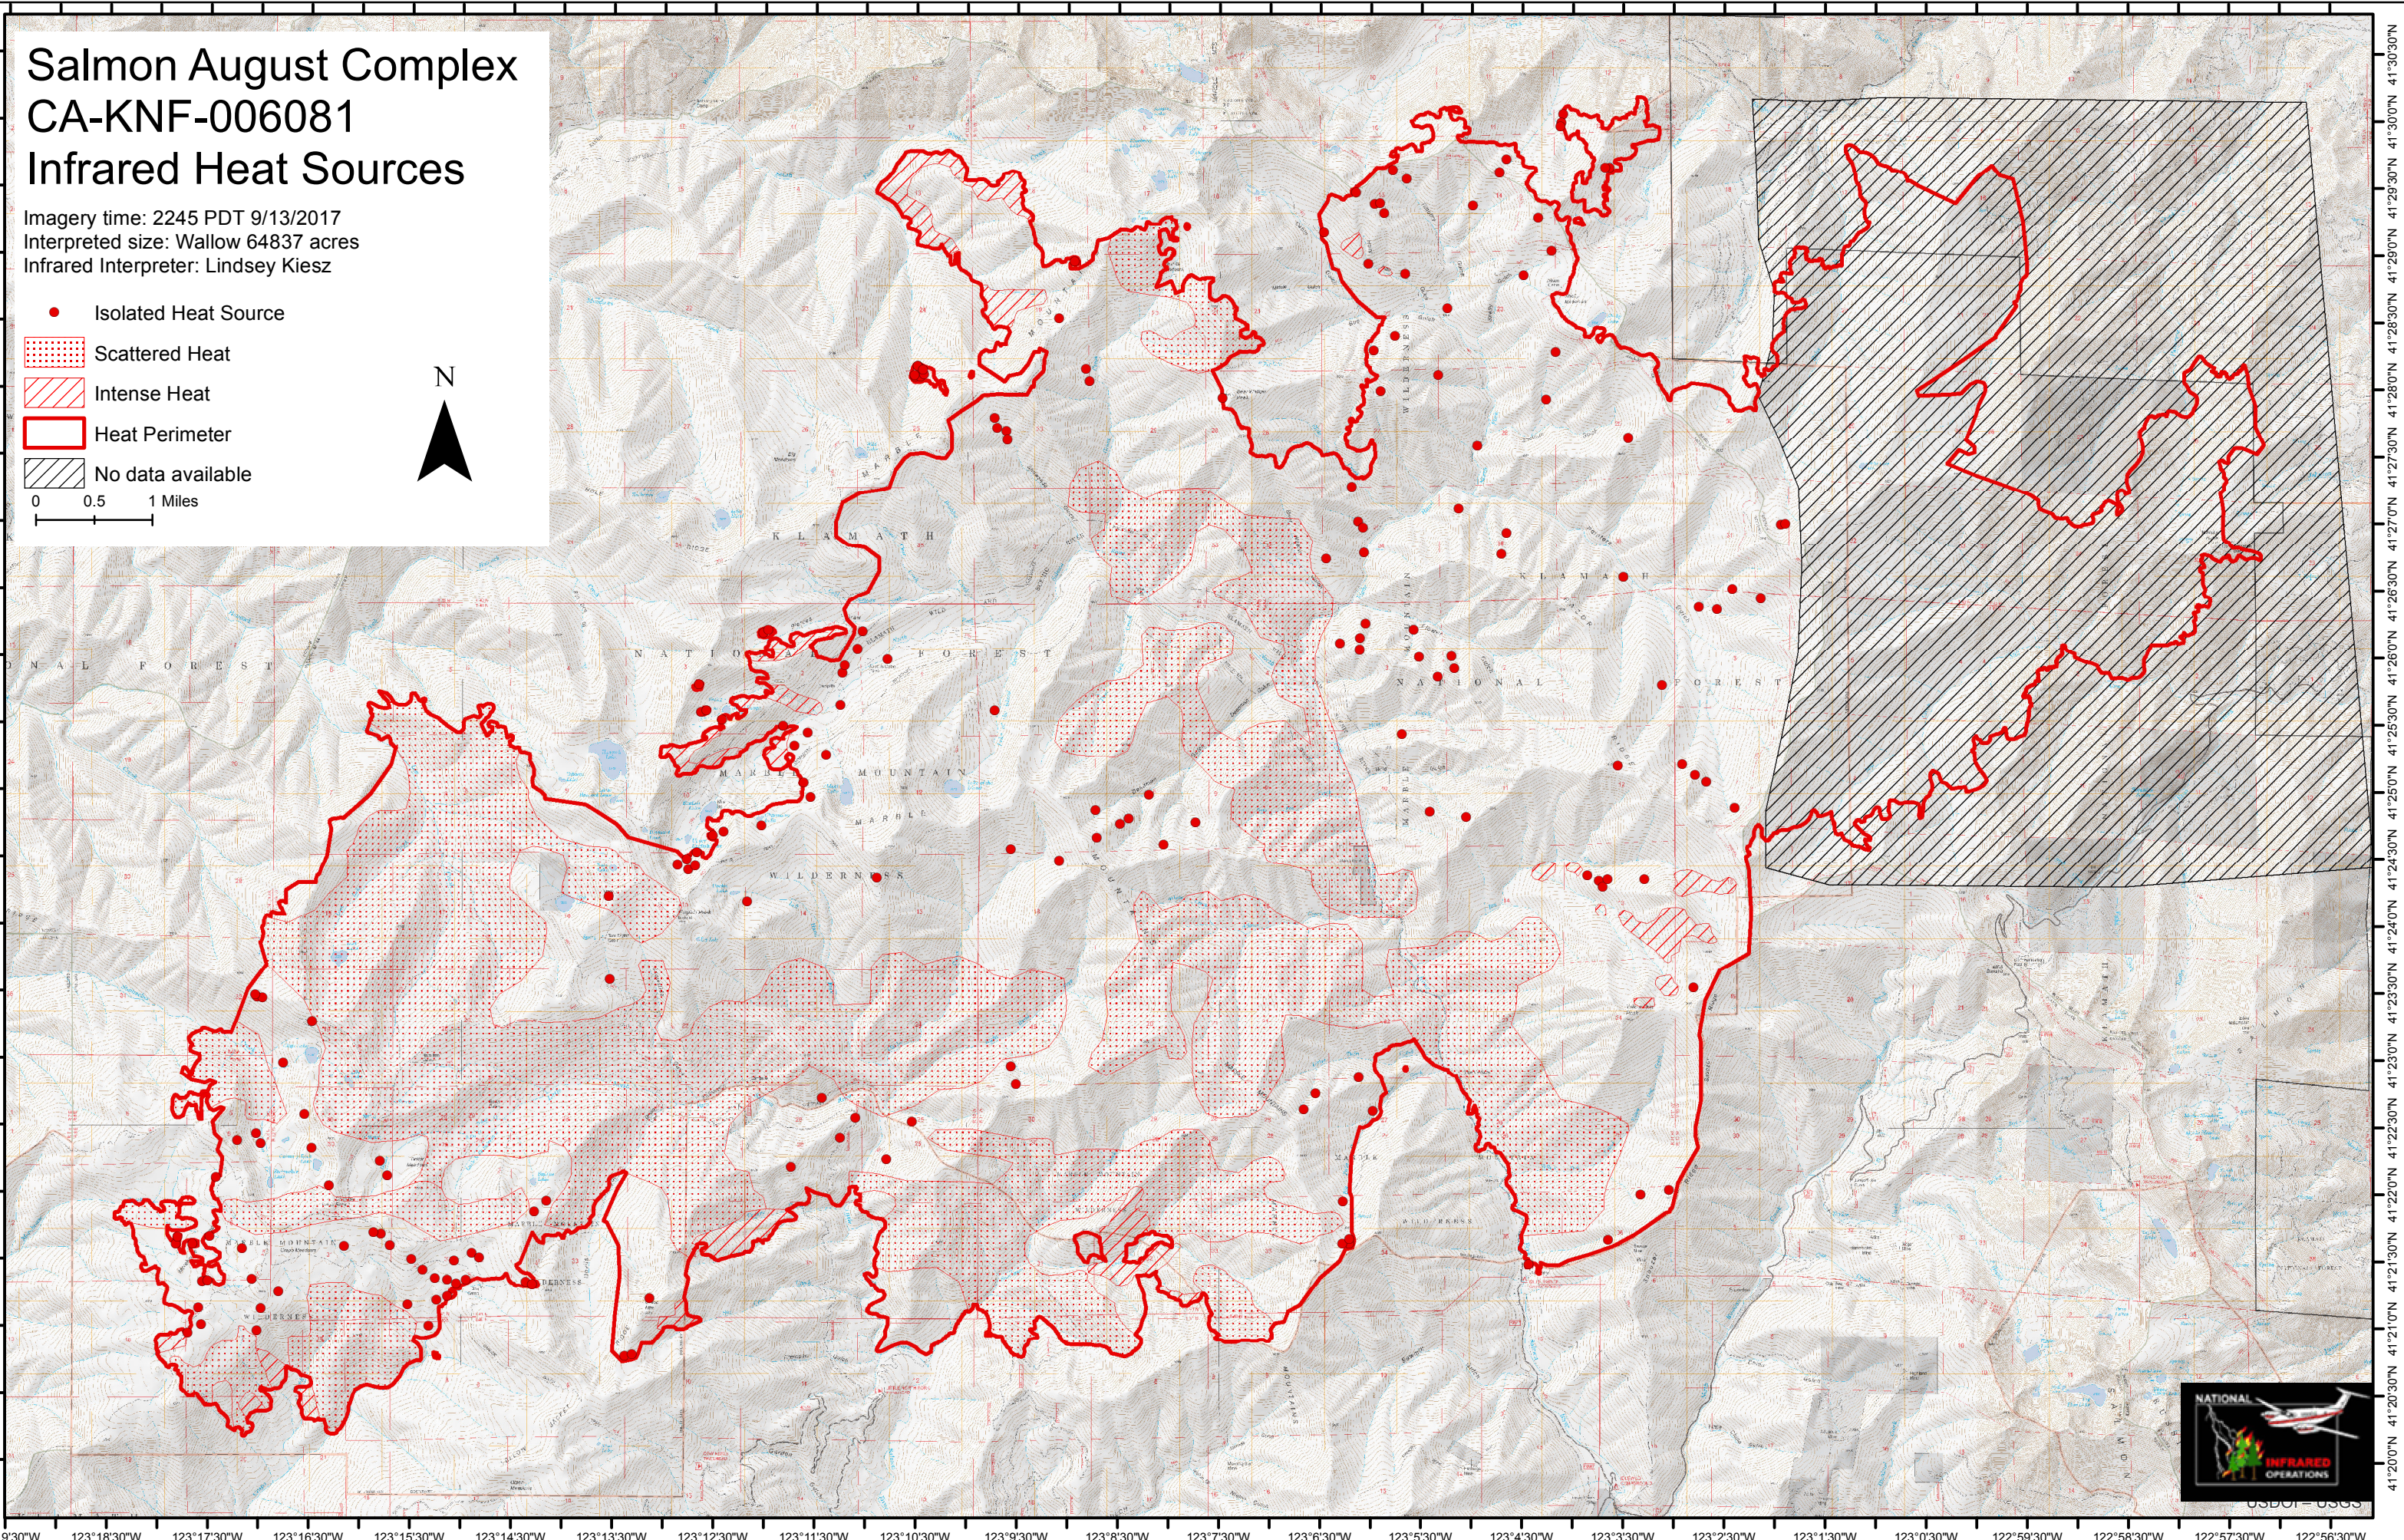

# Salmon August Complex CA-KNF-006081 Infrared Heat Sources

Imagery time: 2245 PDT 9/13/2017  
Interpreted size: Wallow 64837 acres  
Infrared Interpreter: Lindsey Kiesz

- Isolated Heat Source
  - ▨ Scattered Heat
  - ▨ Intense Heat
  - ▭ Heat Perimeter
  - ▨ No data available
- 0 0.5 1 Miles

123°19'30"W 123°18'30"W 123°17'30"W 123°16'30"W 123°15'30"W 123°14'30"W 123°13'30"W 123°12'30"W 123°11'30"W 123°10'30"W 123°9'30"W 123°8'30"W 123°7'30"W 123°6'30"W 123°5'30"W 123°4'30"W 123°3'30"W 123°2'30"W 123°1'30"W 123°0'30"W 122°59'30"W 122°58'30"W 122°57'30"W 122°56'30"W

41°20'0"N 41°20'30"N 41°21'0"N 41°21'30"N 41°22'0"N 41°22'30"N 41°23'0"N 41°23'30"N 41°24'0"N 41°24'30"N 41°25'0"N 41°25'30"N 41°26'0"N 41°26'30"N 41°27'0"N 41°27'30"N 41°28'0"N 41°28'30"N 41°29'0"N 41°29'30"N 41°30'0"N 41°30'30"N