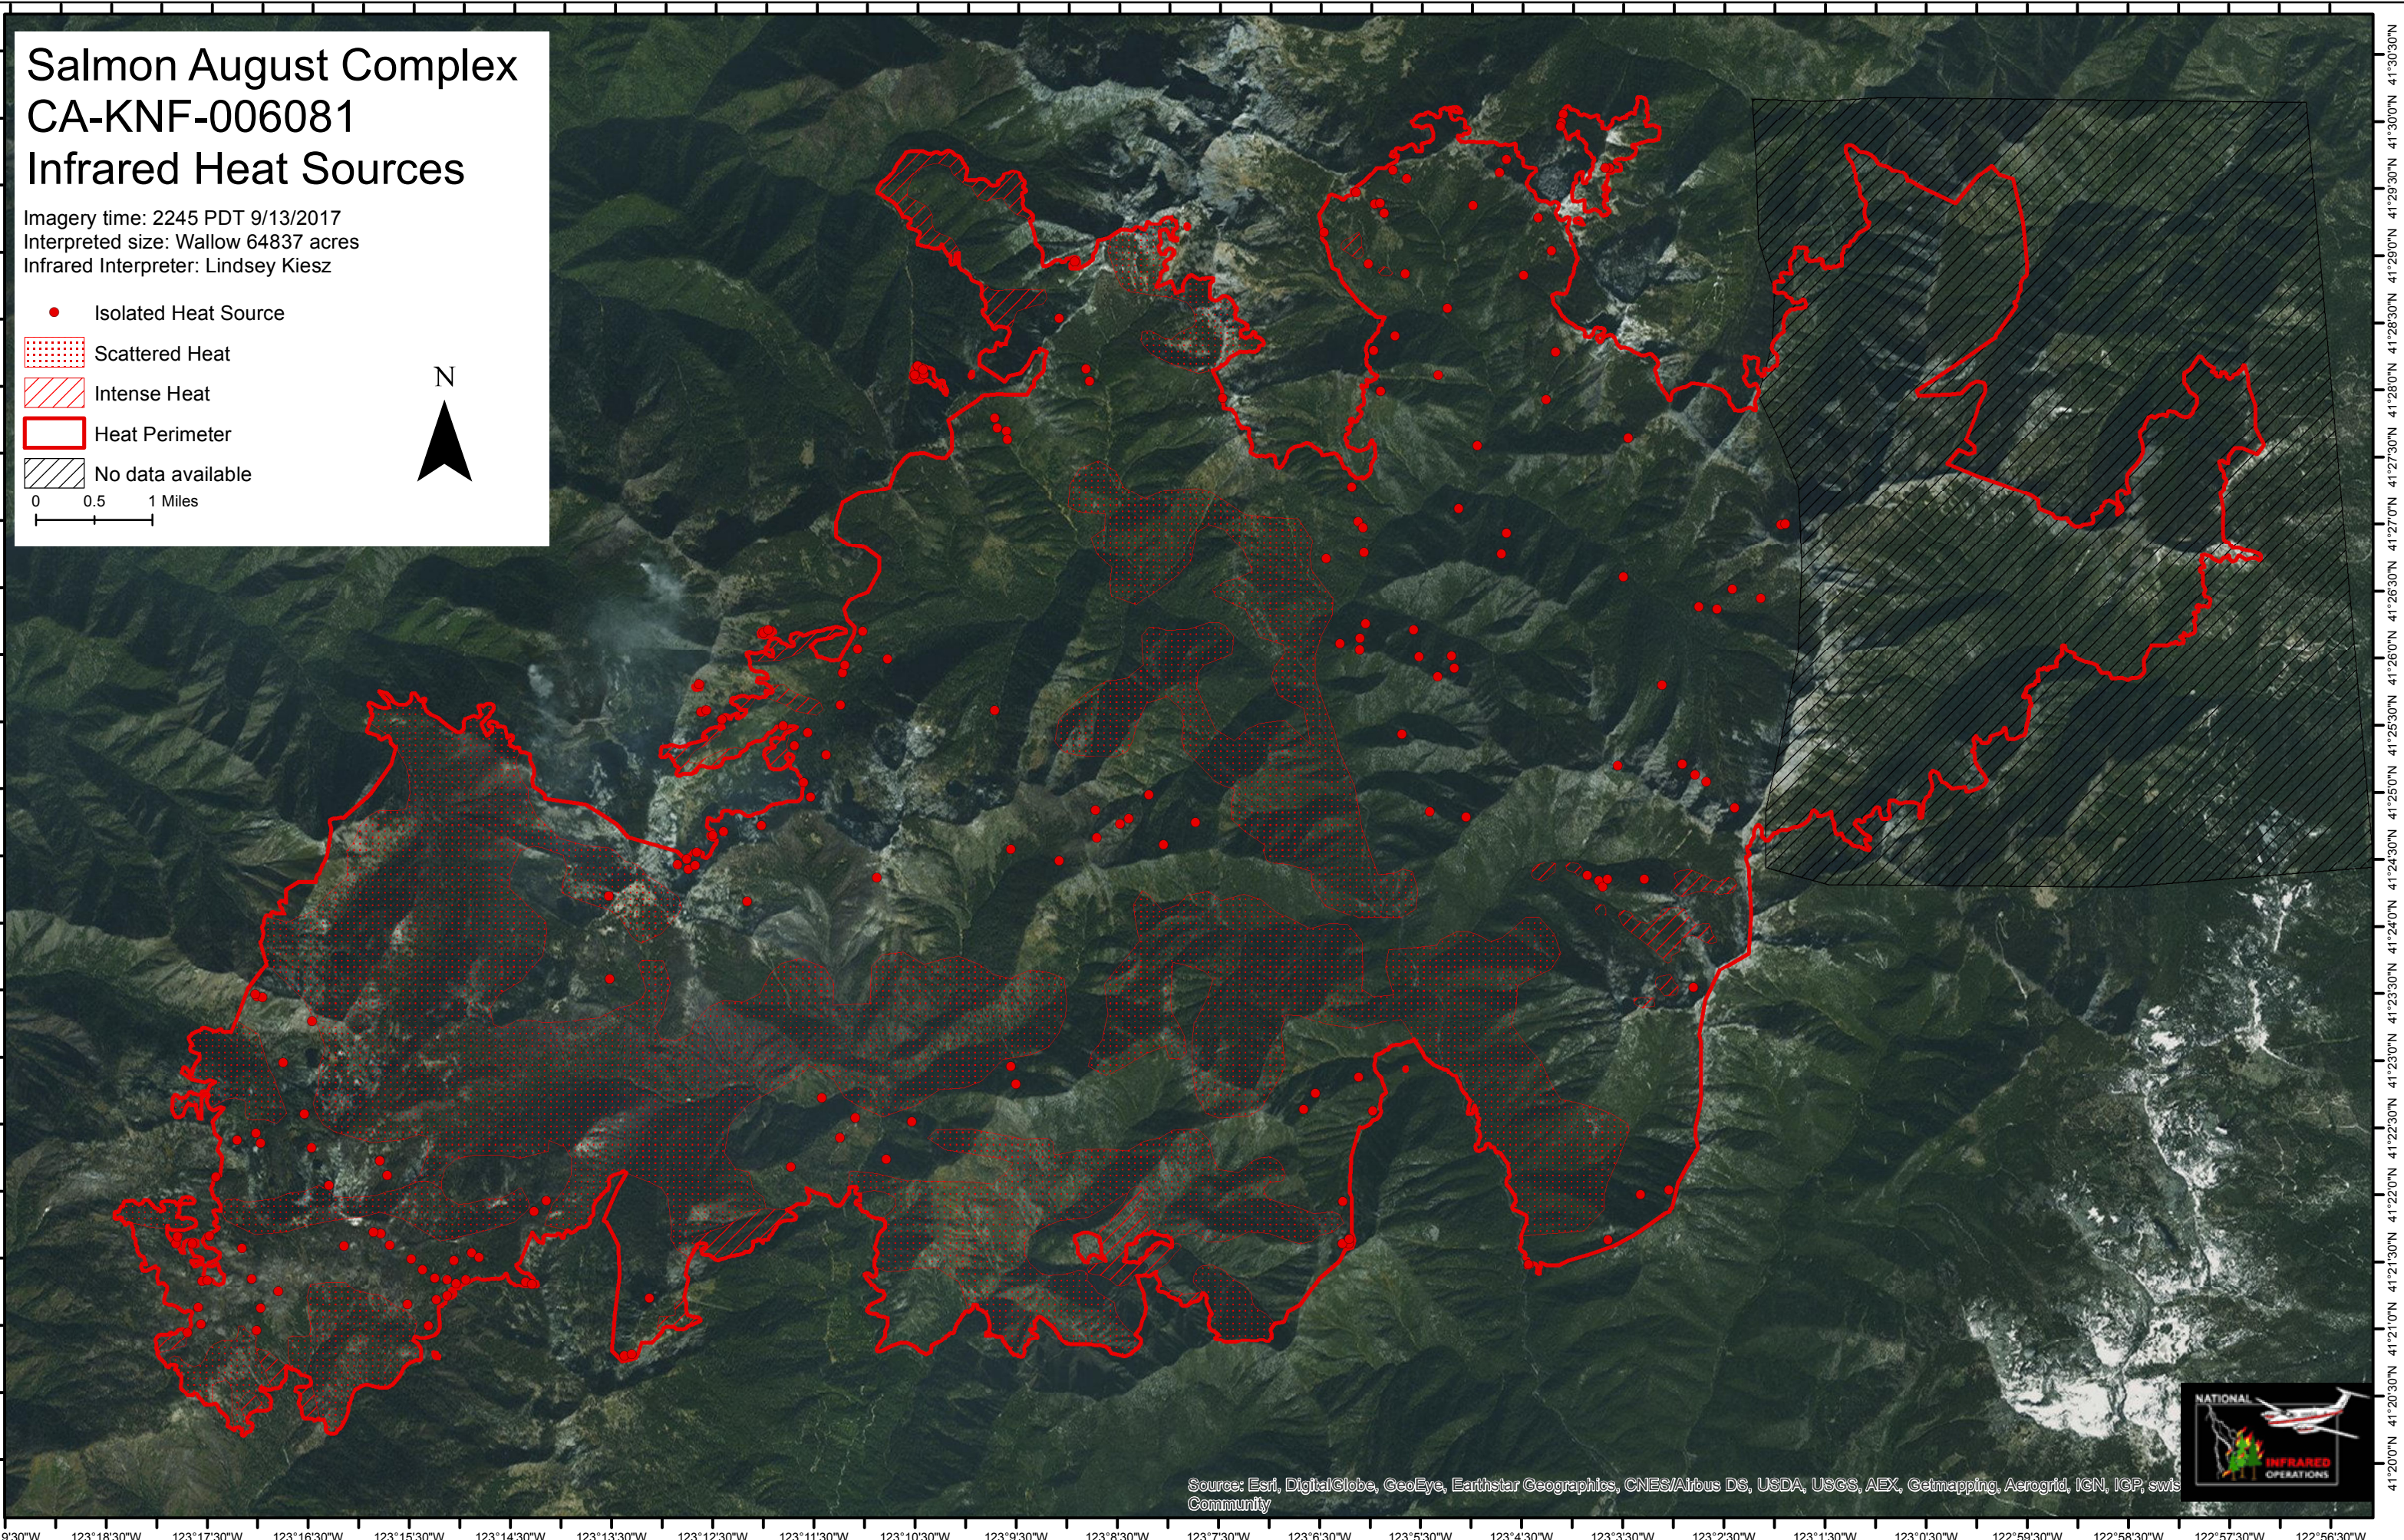

Salmon August Complex CA-KNF-006081 Infrared Heat Sources

Imagery time: 2245 PDT 9/13/2017
Interpreted size: Wallow 64837 acres
Infrared Interpreter: Lindsey Kiesz

- Isolated Heat Source
- ▨ Scattered Heat
- ▨ Intense Heat
- ▭ Heat Perimeter
- ▨ No data available

0 0.5 1 Miles

Source: Esri, DigitalGlobe, GeoEye, Earthstar Geographics, CNES/Airbus DS, USDA, USGS, AEX, Getmapping, Aerogrid, IGN, IGP, swis Community

123°19'30"W 123°18'30"W 123°17'30"W 123°16'30"W 123°15'30"W 123°14'30"W 123°13'30"W 123°12'30"W 123°11'30"W 123°10'30"W 123°9'30"W 123°8'30"W 123°7'30"W 123°6'30"W 123°5'30"W 123°4'30"W 123°3'30"W 123°2'30"W 123°1'30"W 123°0'30"W 122°59'30"W 122°58'30"W 122°57'30"W 122°56'30"W

41°20'0"N 41°20'30"N 41°21'0"N 41°21'30"N 41°22'0"N 41°22'30"N 41°23'0"N 41°23'30"N 41°24'0"N 41°24'30"N 41°25'0"N 41°25'30"N 41°26'0"N 41°26'30"N 41°27'0"N 41°27'30"N 41°28'0"N 41°28'30"N 41°29'0"N 41°29'30"N 41°30'0"N 41°30'30"N