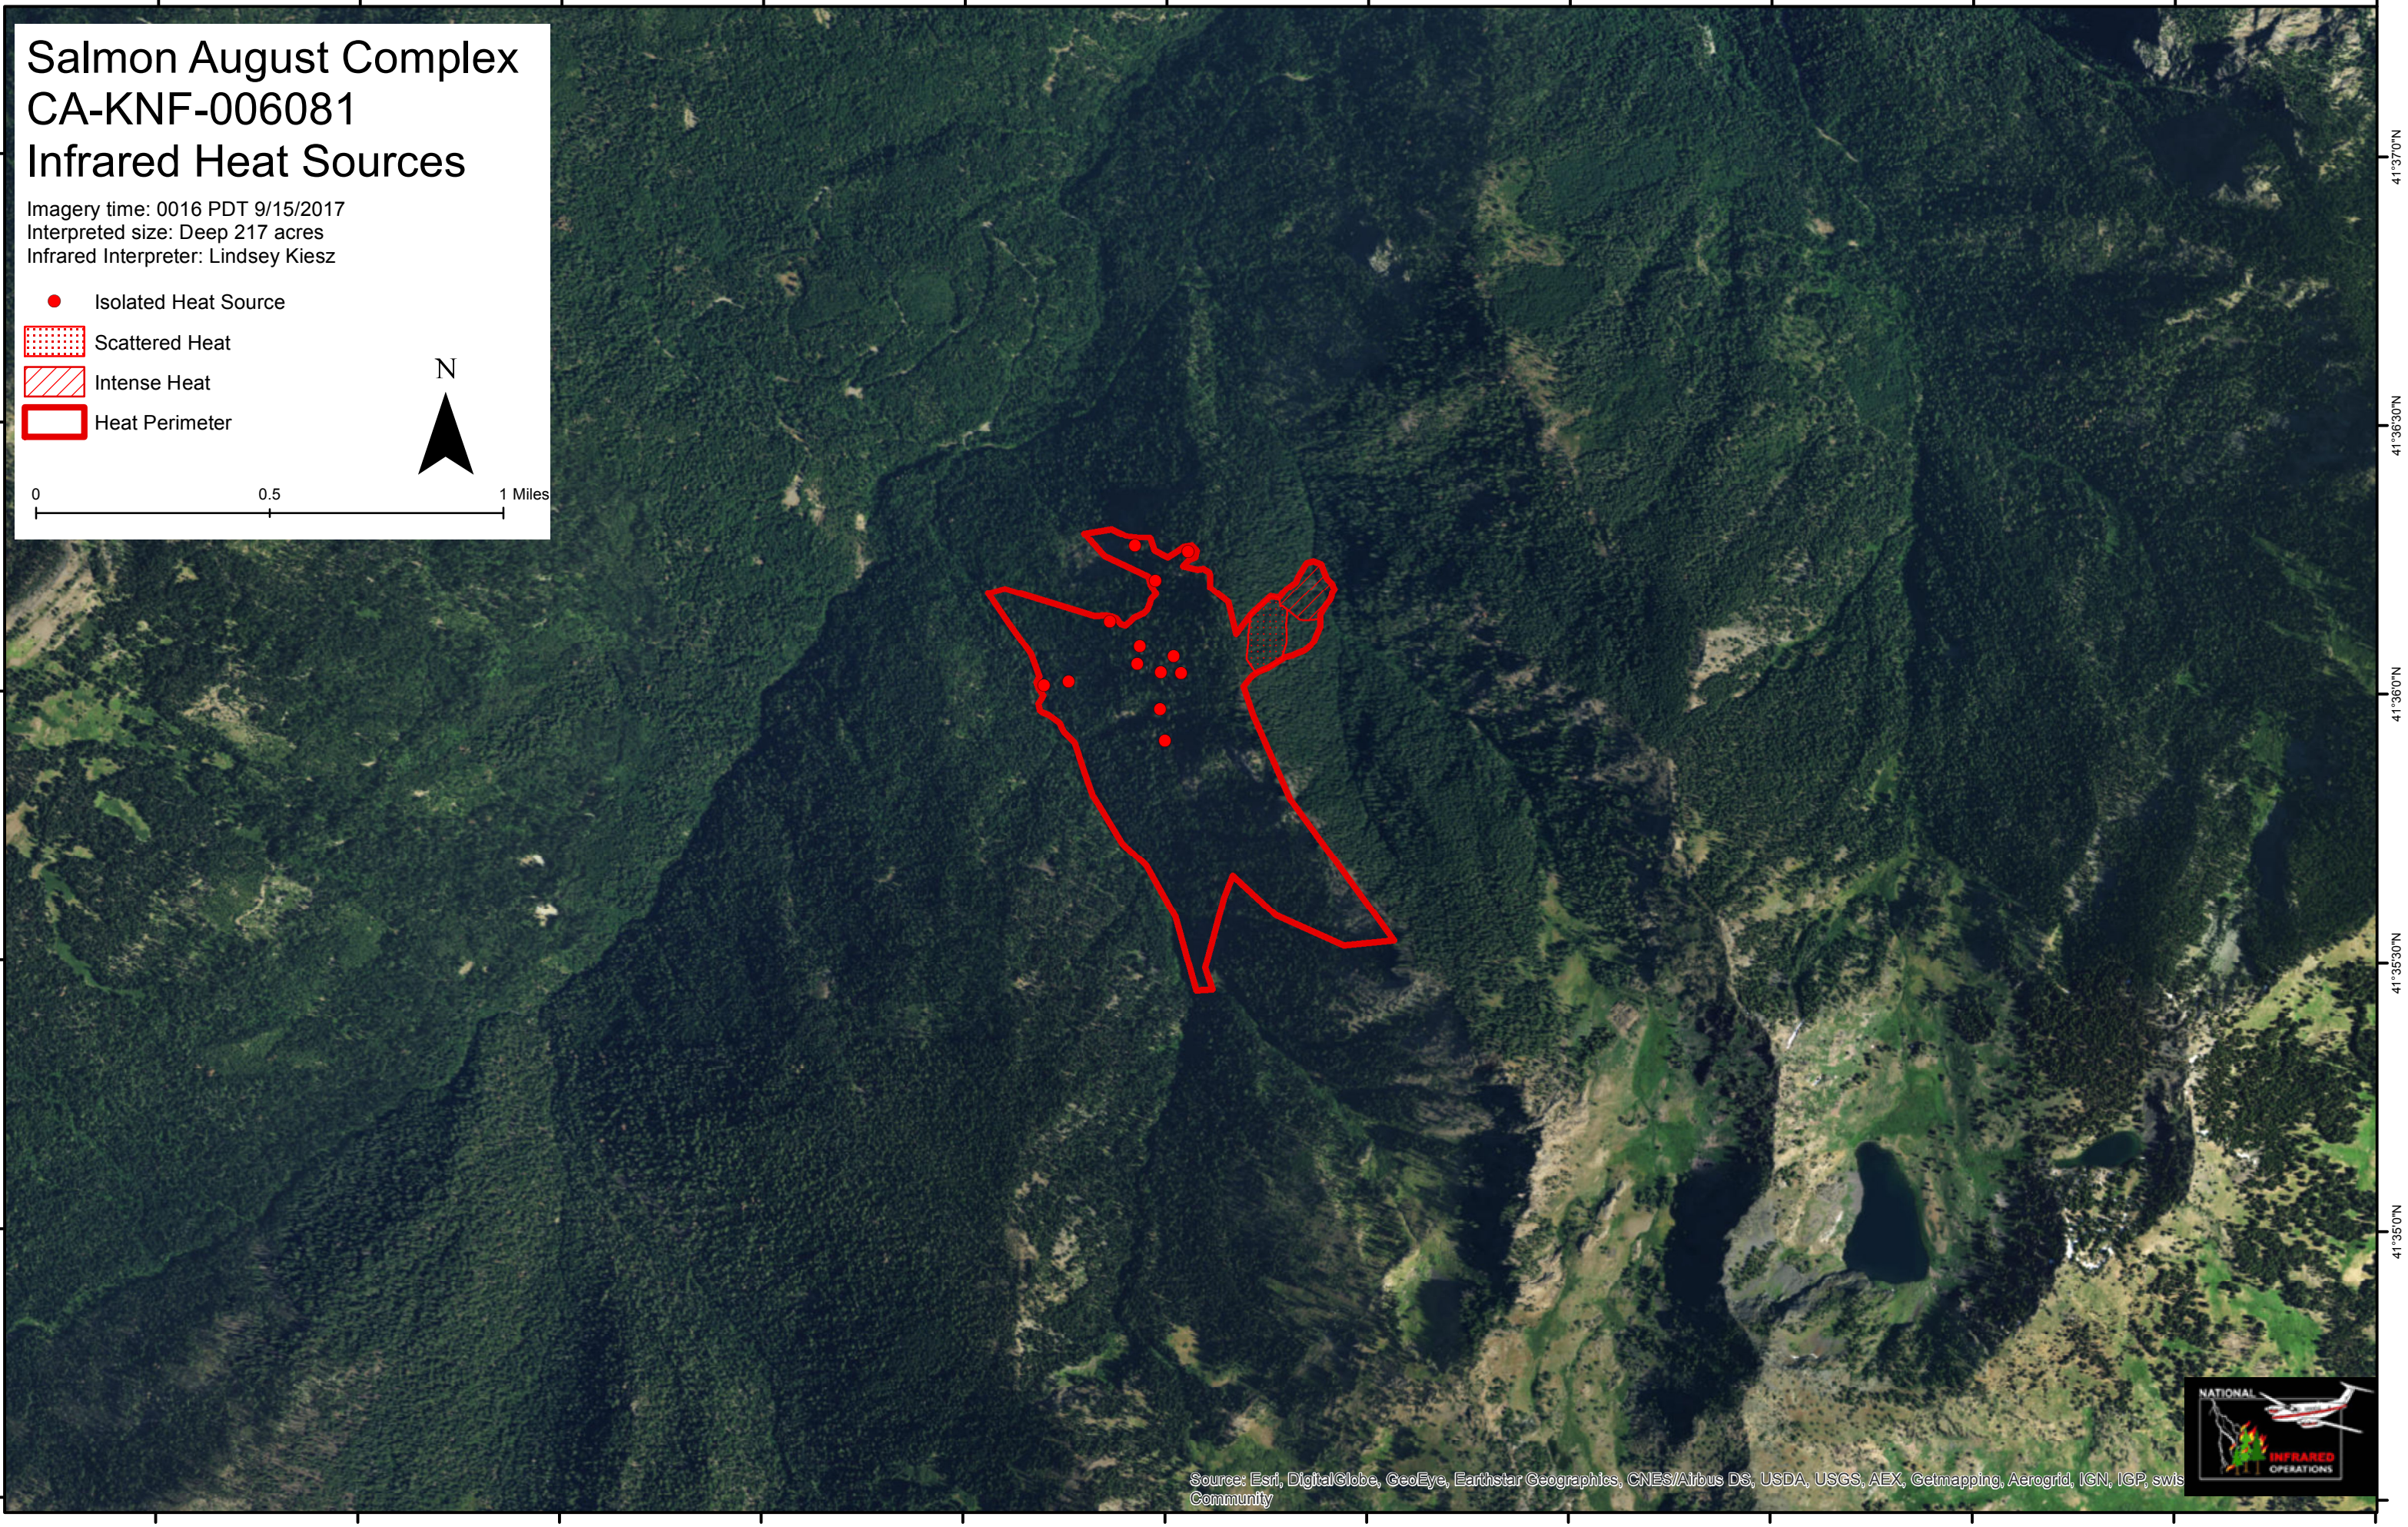

Salmon August Complex CA-KNF-006081 Infrared Heat Sources

Imagery time: 0016 PDT 9/15/2017
Interpreted size: Deep 217 acres
Infrared Interpreter: Lindsey Kiesz

- Isolated Heat Source
- ▨ Scattered Heat
- ▨ Intense Heat
- ▭ Heat Perimeter

0 0.5 1 Miles

Source: Esri, DigitalGlobe, GeoEye, Earthstar Geographics, CNES/Airbus DS, USDA, USGS, AEX, Getmapping, Aerogrid, IGN, IGP, swis Community

123°9'30"W 123°9'0"W 123°8'30"W 123°8'0"W 123°7'30"W 123°7'0"W 123°6'30"W 123°6'0"W 123°5'30"W 123°5'0"W 123°4'30"W 123°4'0"W

41°37'0"N
41°36'30"N
41°36'0"N
41°35'30"N
41°35'0"N