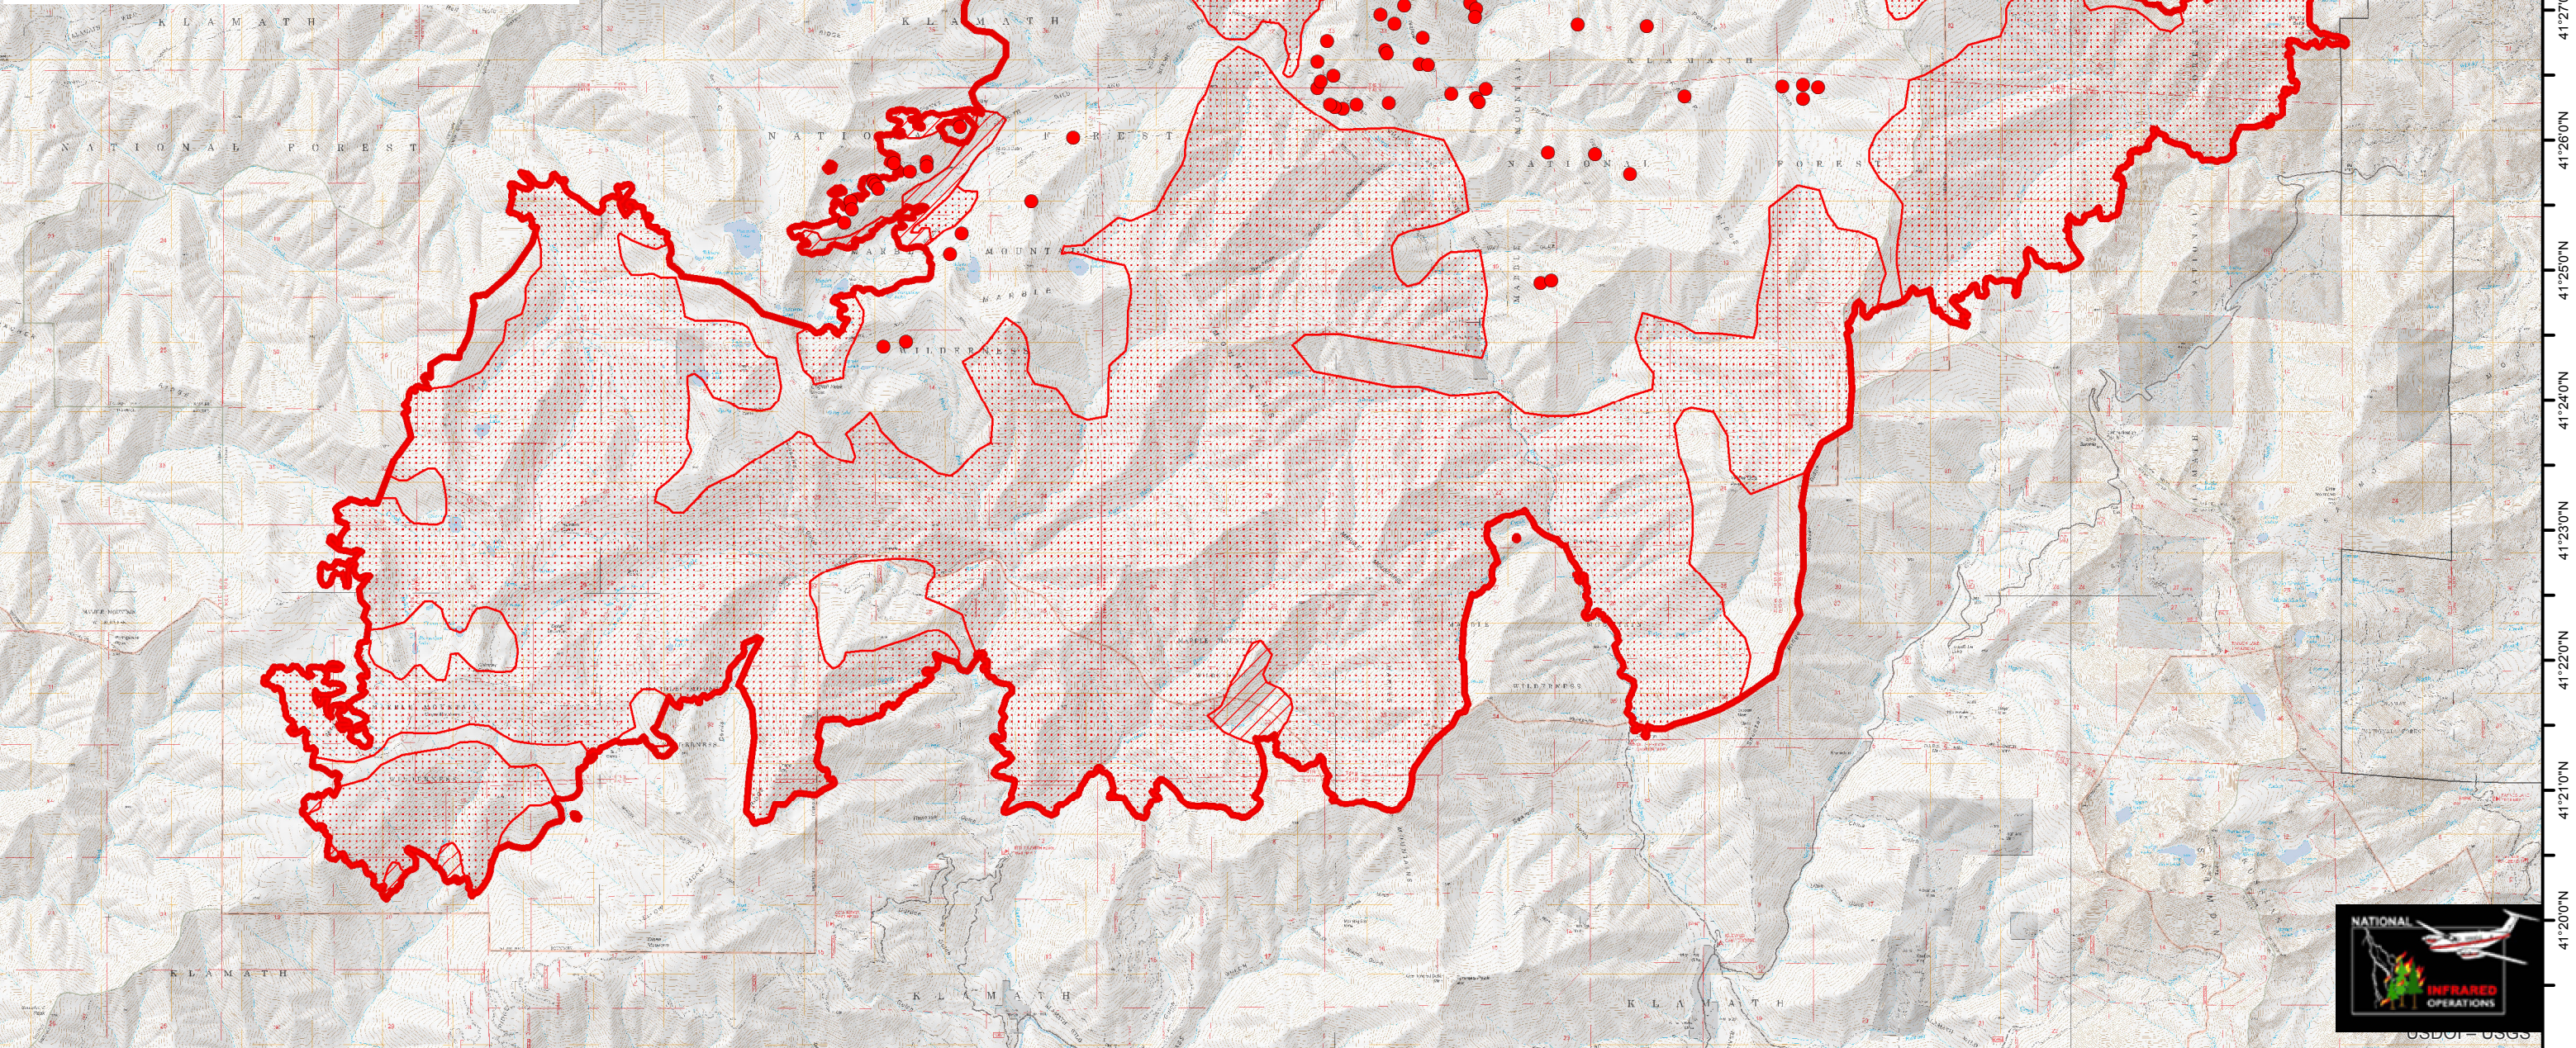

Salmon August Complex CA-KNF-006081 Infrared Heat Sources

Imagery time: 0016 PDT 9/15/2017
Interpreted size: Wallow 65139 acres
Infrared Interpreter: Lindsey Kiesz

- Isolated Heat Source
- ▨ Scattered Heat
- ▨ Intense Heat
- ▭ Heat Perimeter

0 0.5 1 Miles

123°20'30"W 123°19'30"W 123°18'30"W 123°17'30"W 123°16'30"W 123°15'30"W 123°14'30"W 123°13'30"W 123°12'30"W 123°11'30"W 123°10'30"W 123°9'30"W 123°8'30"W 123°7'30"W 123°6'30"W 123°5'30"W 123°4'30"W 123°3'30"W 123°2'30"W 123°1'30"W 123°0'30"W 122°59'30"W 122°58'30"W 122°57'30"W 122°56'30"W 122°55'30"W

41°31'0"N
41°30'0"N
41°29'0"N
41°28'0"N
41°27'0"N
41°26'0"N
41°25'0"N
41°24'0"N
41°23'0"N
41°22'0"N
41°21'0"N
41°20'0"N