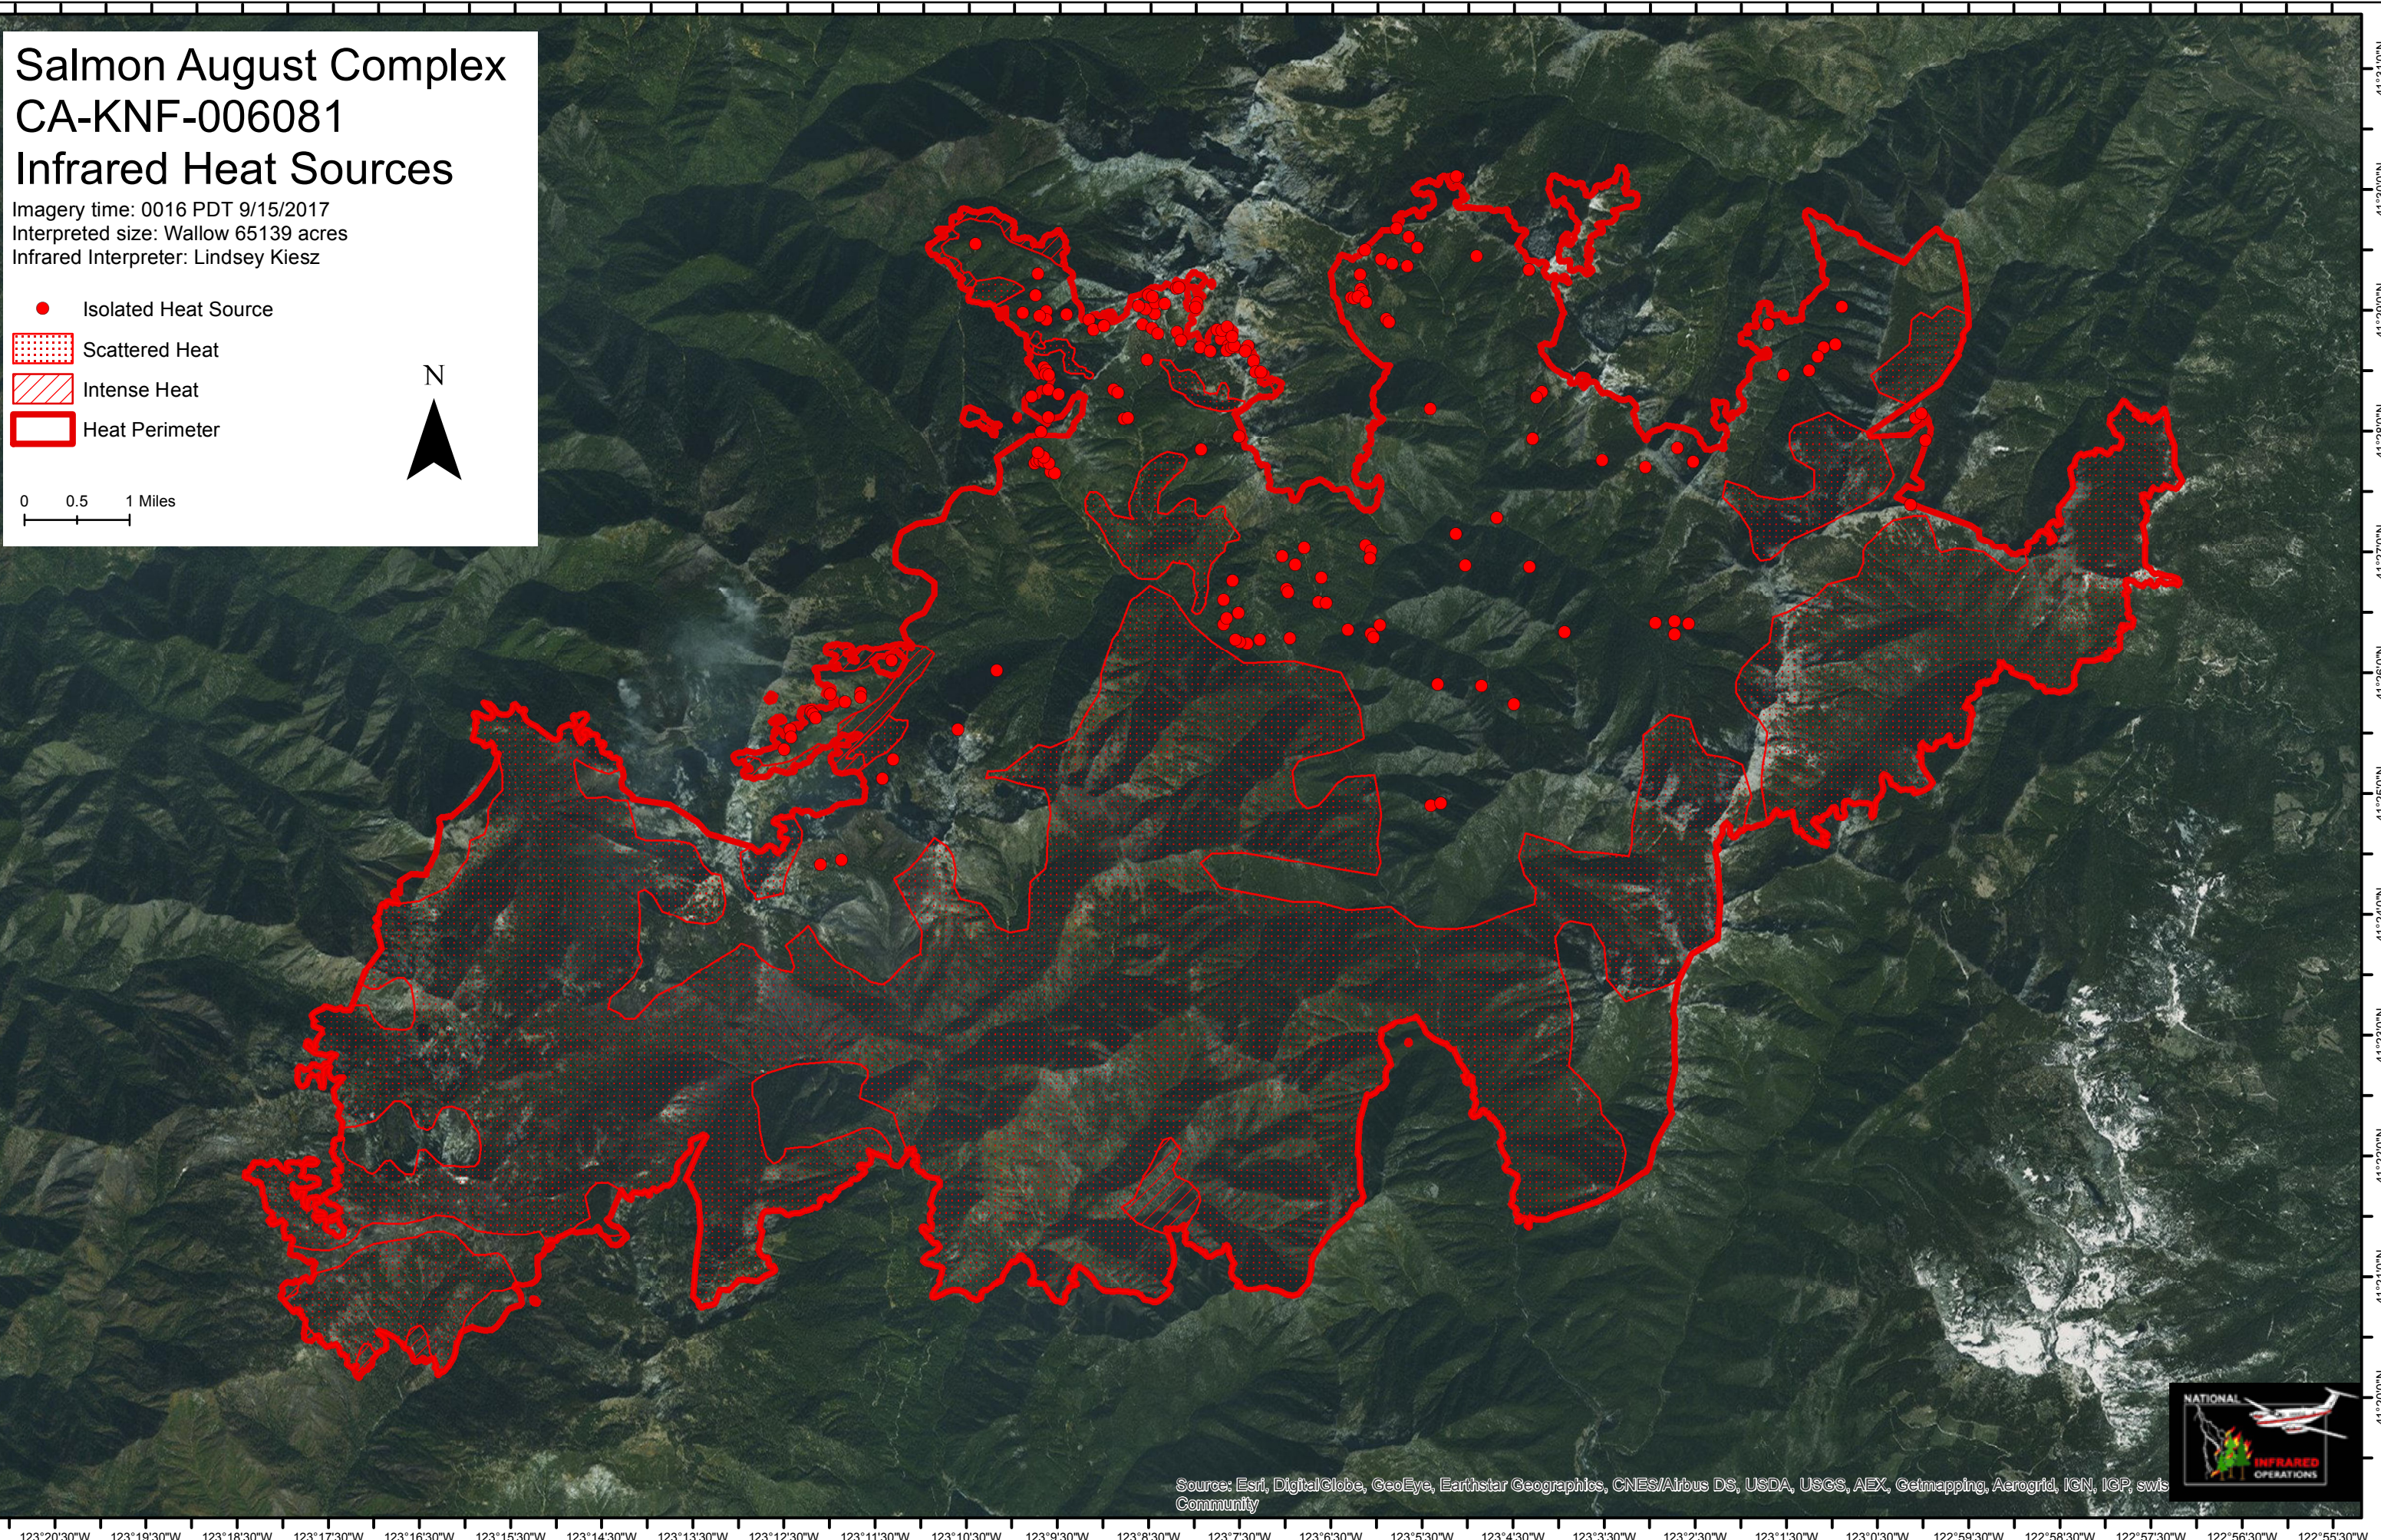

Salmon August Complex CA-KNF-006081 Infrared Heat Sources

Imagery time: 0016 PDT 9/15/2017
Interpreted size: Wallow 65139 acres
Infrared Interpreter: Lindsey Kiesz

- Isolated Heat Source
- ▨ Scattered Heat
- ▨ Intense Heat
- ▭ Heat Perimeter

0 0.5 1 Miles

123°20'30"W 123°19'30"W 123°18'30"W 123°17'30"W 123°16'30"W 123°15'30"W 123°14'30"W 123°13'30"W 123°12'30"W 123°11'30"W 123°10'30"W 123°9'30"W 123°8'30"W 123°7'30"W 123°6'30"W 123°5'30"W 123°4'30"W 123°3'30"W 123°2'30"W 123°1'30"W 123°0'30"W 122°59'30"W 122°58'30"W 122°57'30"W 122°56'30"W 122°55'30"W

41°31'0"N
41°30'0"N
41°29'0"N
41°28'0"N
41°27'0"N
41°26'0"N
41°25'0"N
41°24'0"N
41°23'0"N
41°22'0"N
41°21'0"N
41°20'0"N

Source: Esri, DigitalGlobe, GeoEye, Earthstar Geographics, CNES/Airbus DS, USDA, USGS, AEX, Getmapping, Aerogrid, IGN, IGP, swis Community