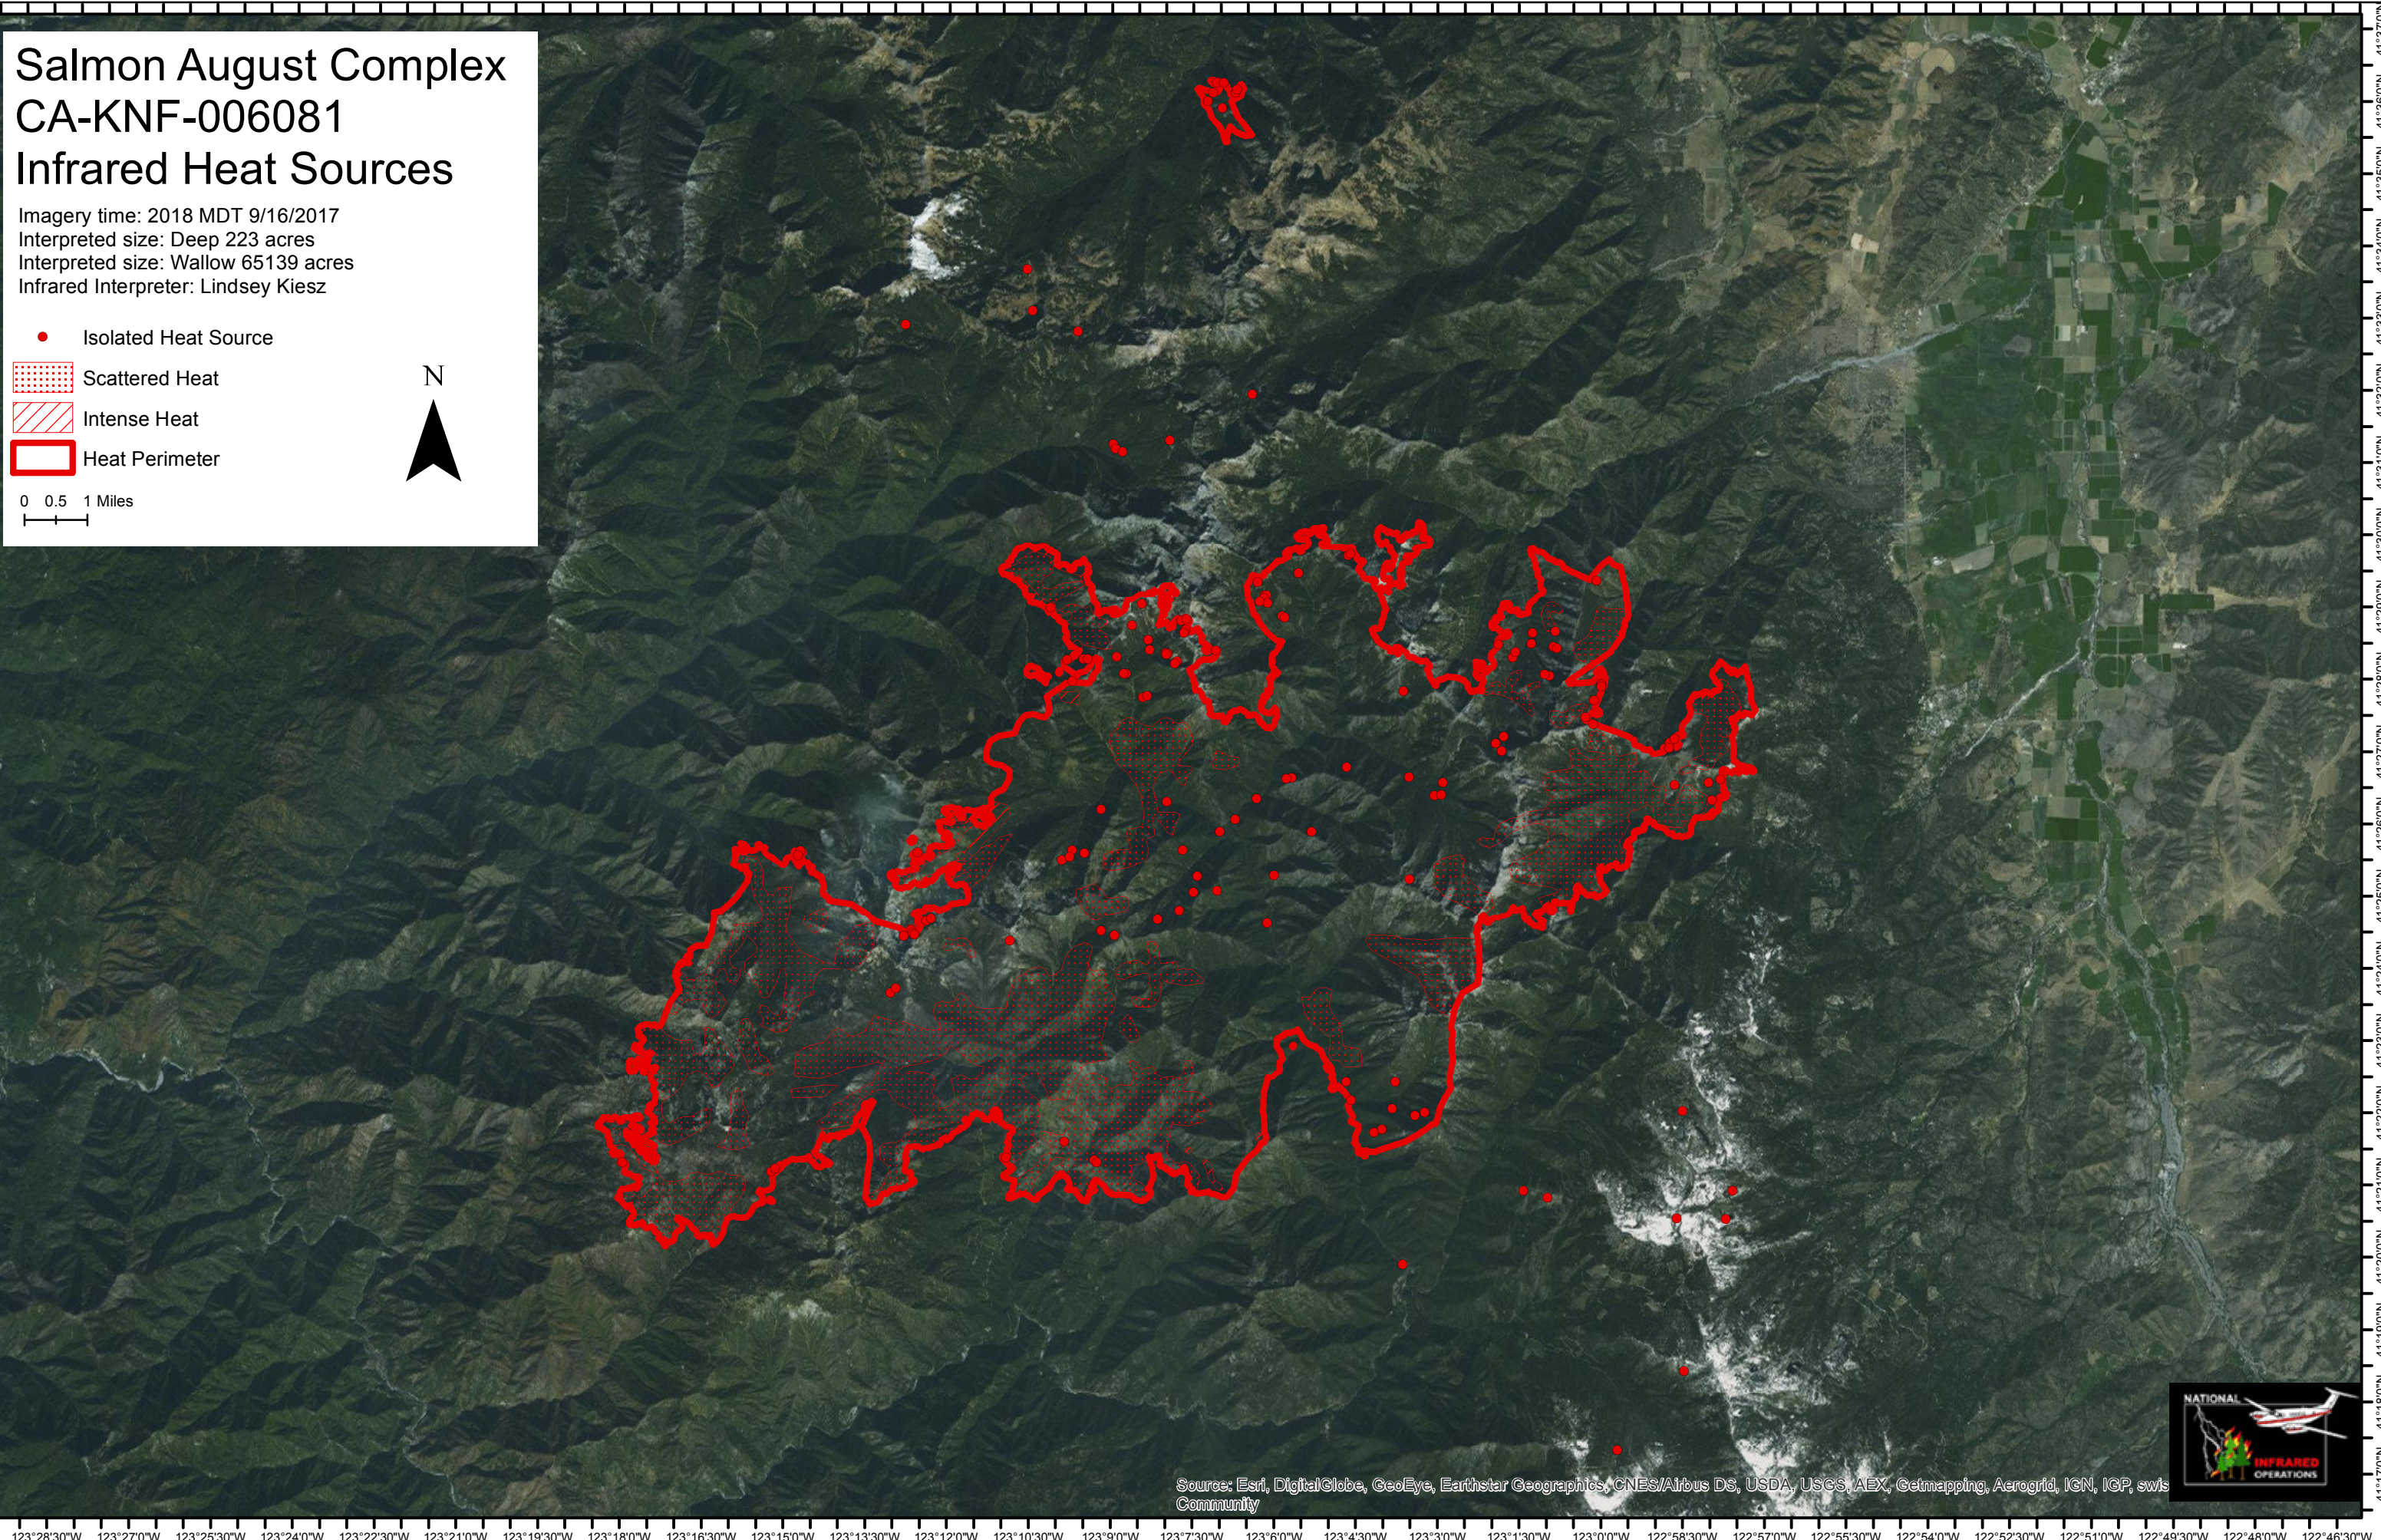

Salmon August Complex CA-KNF-006081 Infrared Heat Sources

Imagery time: 2018 MDT 9/16/2017
Interpreted size: Deep 223 acres
Interpreted size: Wallow 65139 acres
Infrared Interpreter: Lindsey Kiesz

- Isolated Heat Source
- ▨ Scattered Heat
- ▨ Intense Heat
- ▭ Heat Perimeter

0 0.5 1 Miles

123°28'30"W 123°27'0"W 123°25'30"W 123°24'0"W 123°22'30"W 123°21'0"W 123°19'30"W 123°18'0"W 123°16'30"W 123°15'0"W 123°13'30"W 123°12'0"W 123°10'30"W 123°9'0"W 123°7'30"W 123°6'0"W 123°4'30"W 123°3'0"W 123°1'30"W 123°0'0"W 122°58'30"W 122°57'0"W 122°55'30"W 122°54'0"W 122°52'30"W 122°51'0"W 122°49'30"W 122°48'0"W 122°46'30"W

41°17'0"N 41°18'0"N 41°19'0"N 41°20'0"N 41°21'0"N 41°22'0"N 41°23'0"N 41°24'0"N 41°25'0"N 41°26'0"N 41°27'0"N 41°28'0"N 41°29'0"N 41°30'0"N 41°31'0"N 41°32'0"N 41°33'0"N 41°34'0"N 41°35'0"N 41°36'0"N 41°37'0"N

Source: Esri, DigitalGlobe, GeoEye, Earthstar Geographics, CNES/Airbus DS, USDA, USGS, AEX, Getmapping, Aerogrid, IGN, IGP, swis Community