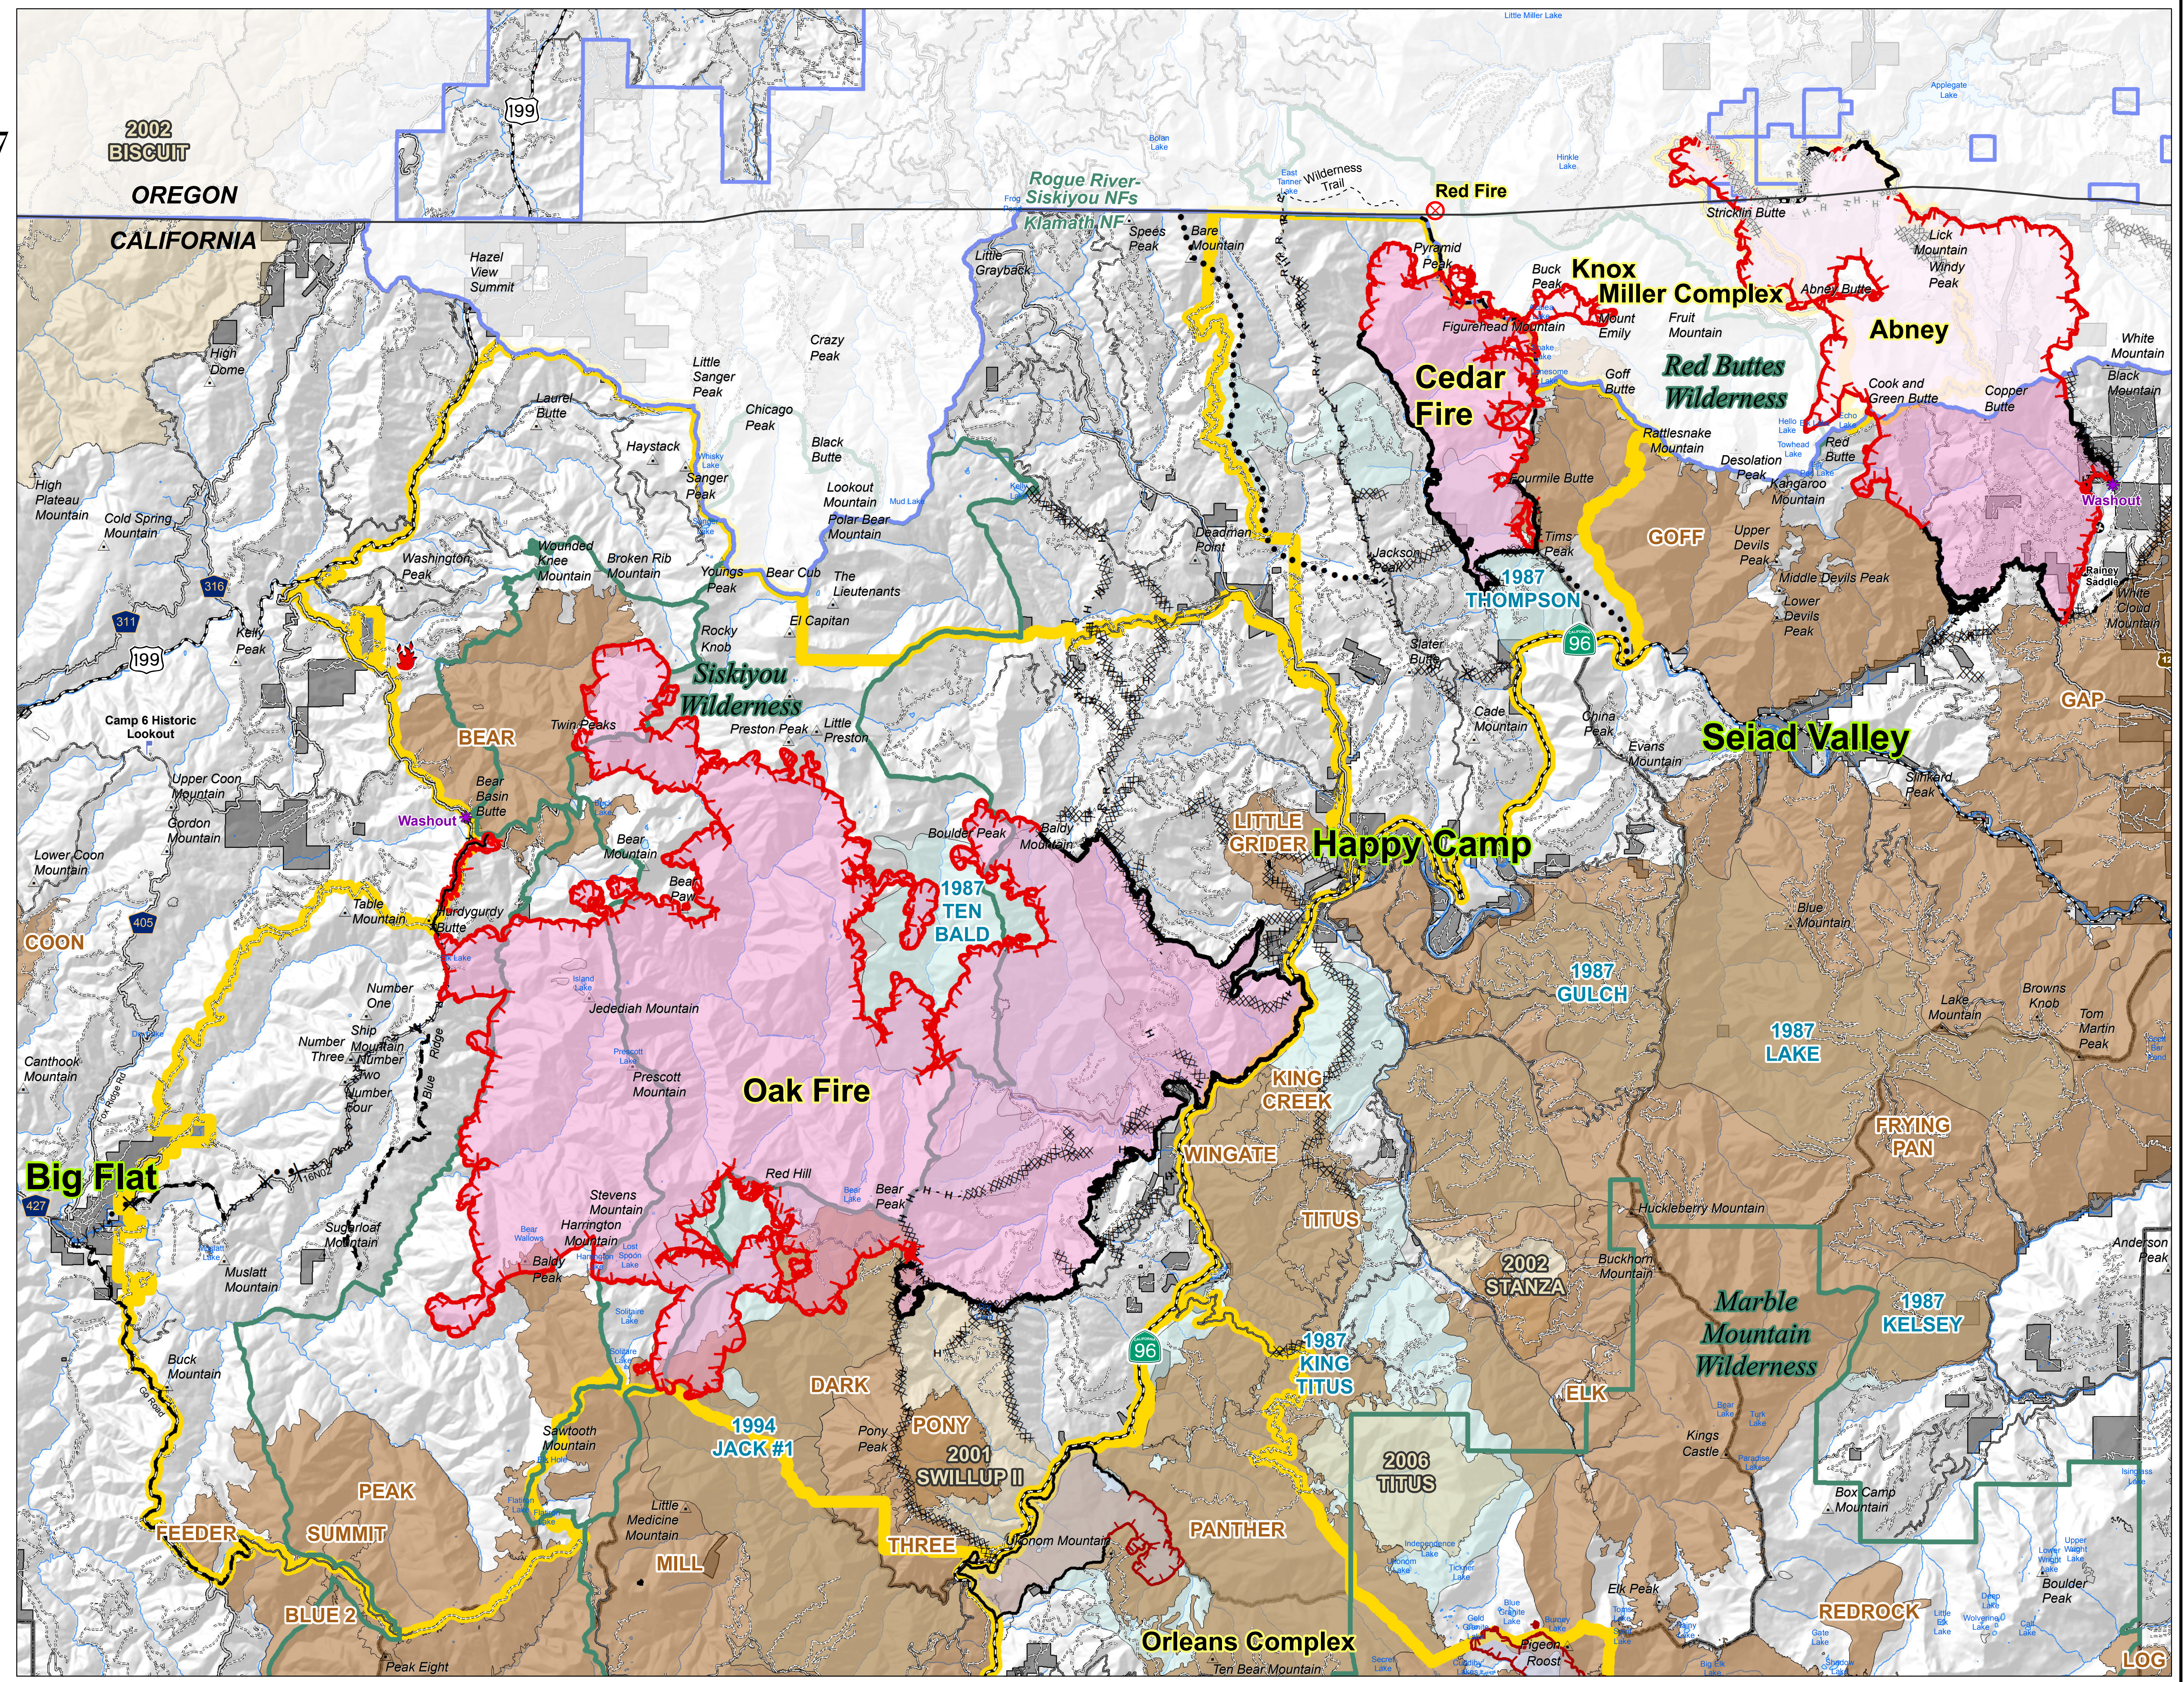

Eclipse Complex CA-KNF-006098

September 11, 2017

Public Information

Map

- Fire Polygon
- Uncontrolled Fire Edge
- Completed Dozer Line
- Completed Line
- Hand Line
- Road as Completed Line
- Active Burnout
- Planned Fire Line
- Planned Secondary Line
- Proposed Dozer Line
- Ridge / Geographic Feature
- Other
- Emergency Closure Areas
- Fire History - 10 Years > 500 acres
- Fire History - 20 Years > 1,000 acres
- Fire History - 30 Years > 2,500 acres
- Ownership Private

Vicinity Map

0 1 2 4 6 Miles

LOG