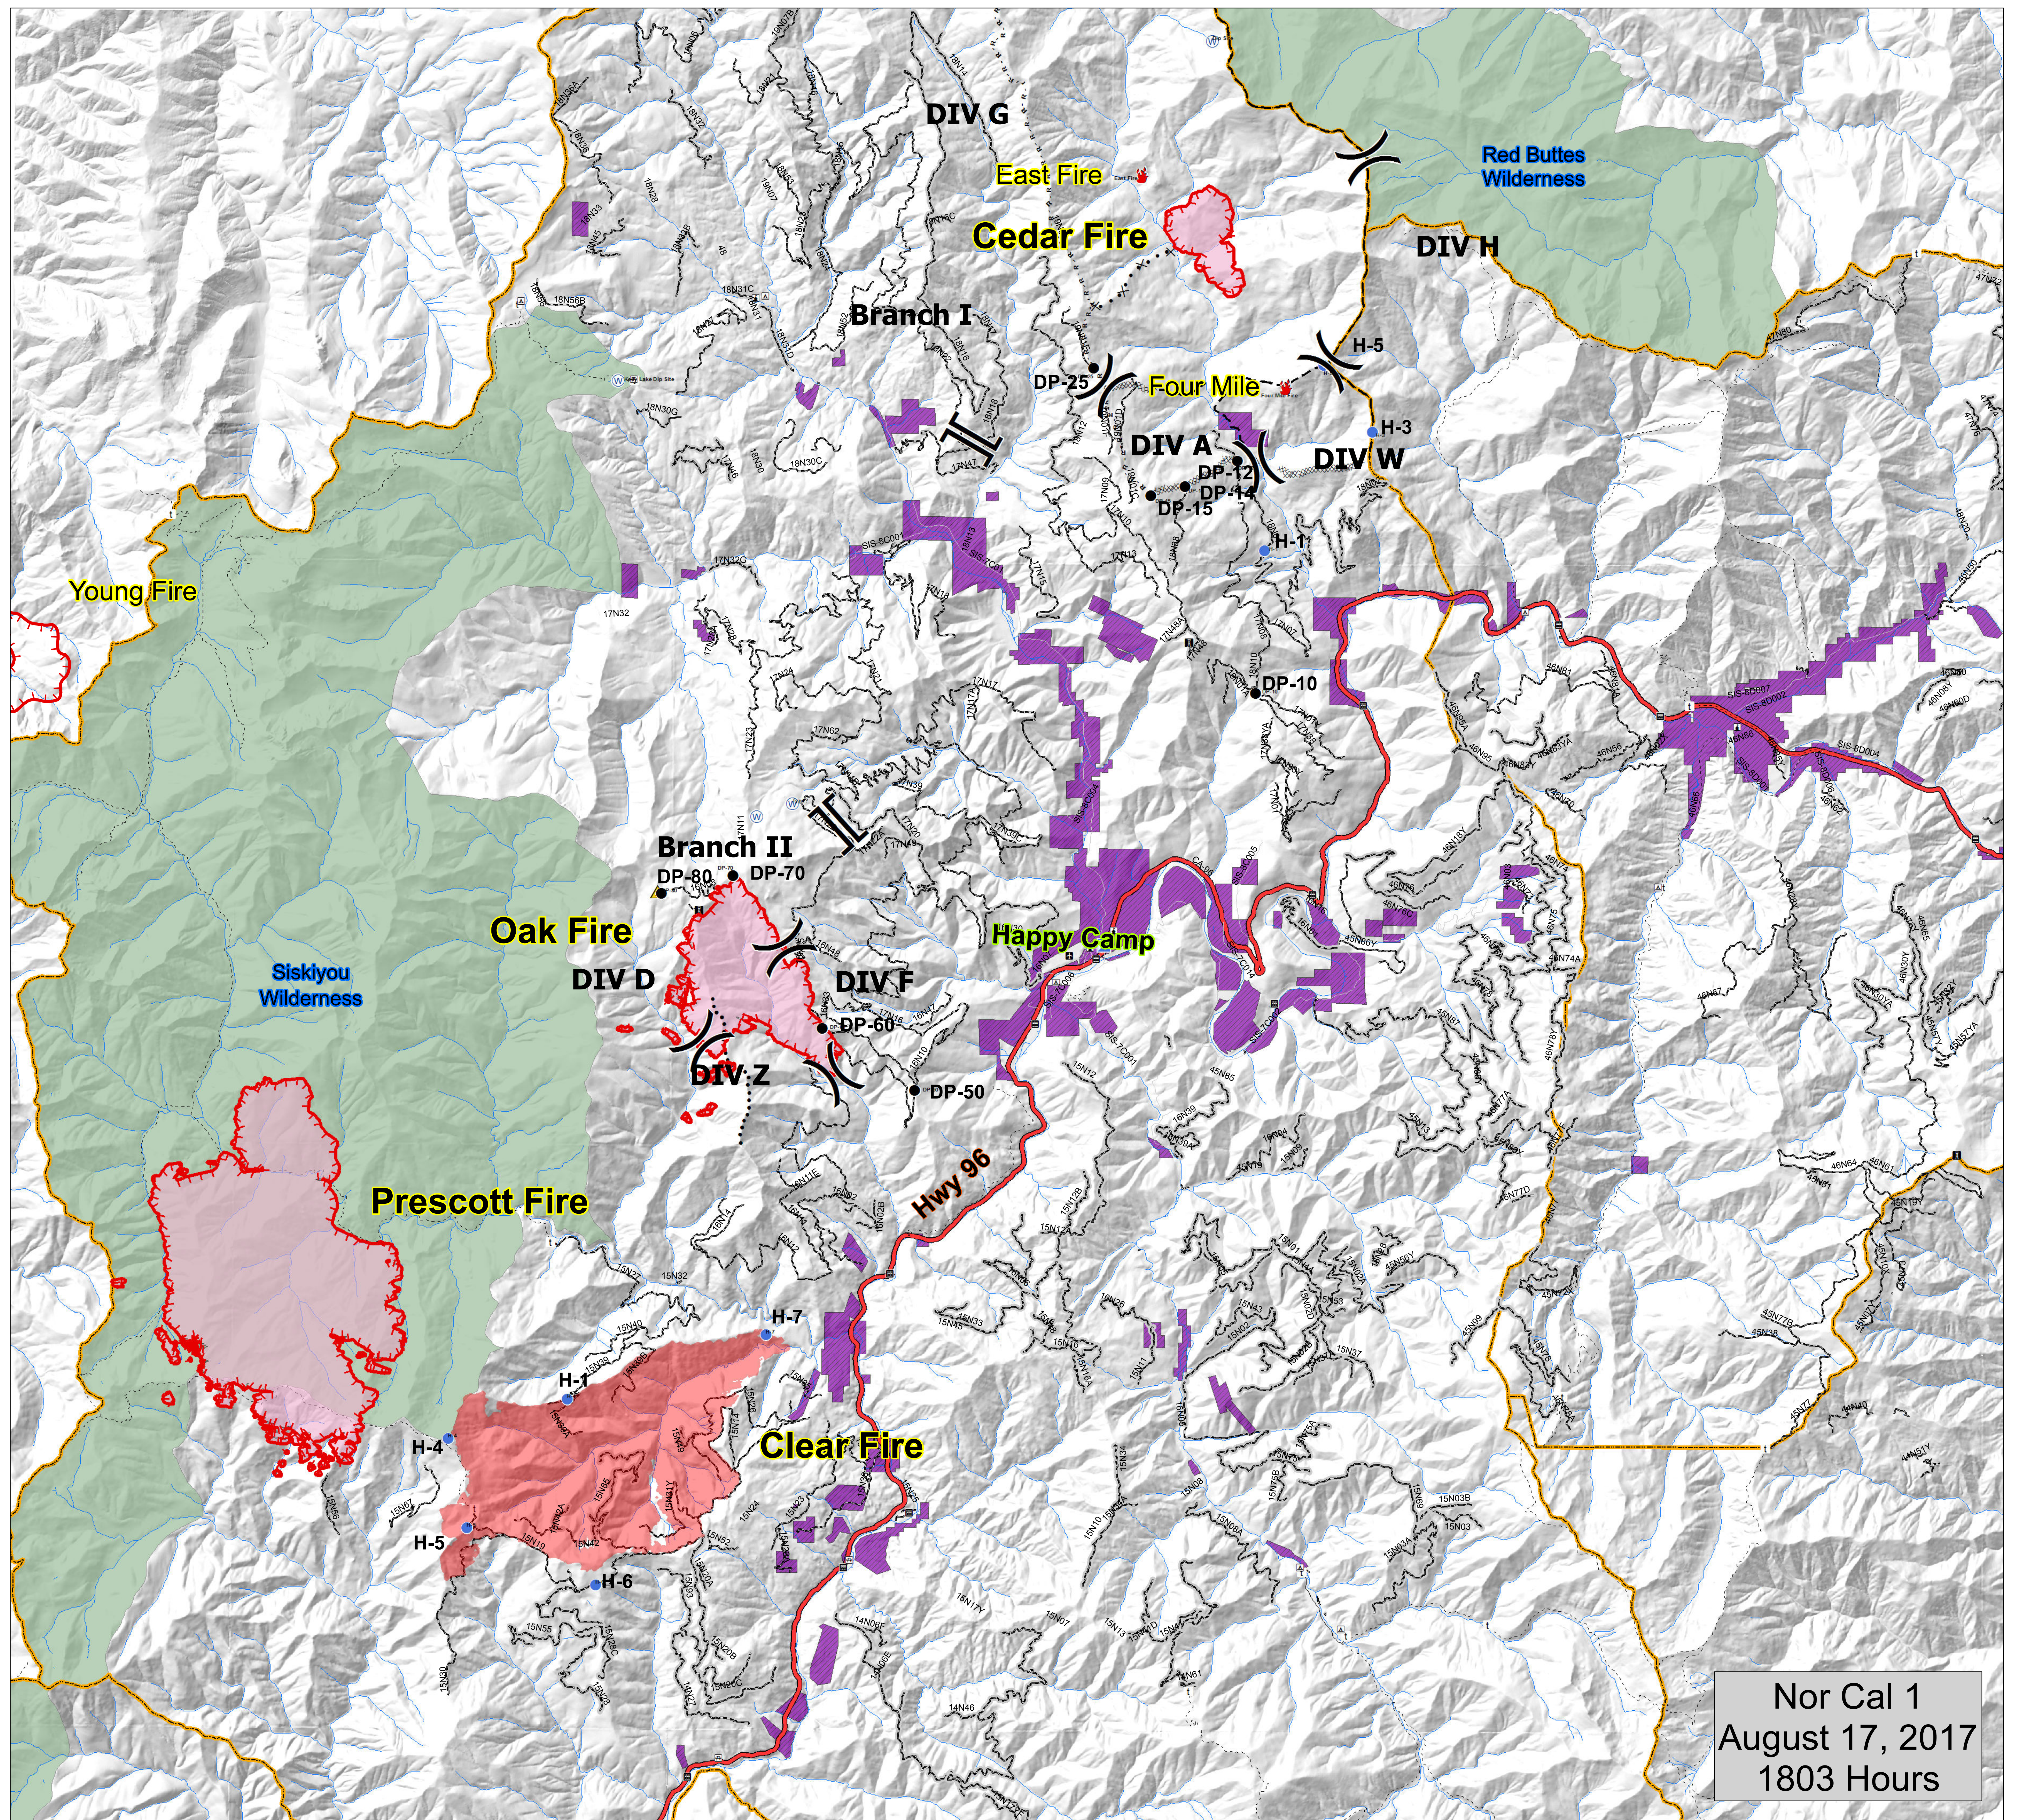

Eclipse Complex CA-KNF-6098 Aug. 18, 2017 Briefing Map Day Shift

- Division
- Branch
- Drop Point
- Fire Location
- Helispot
- Incident Command Post
- Safety Zone
- Water Source
- Uncontrolled Fire Edge
- Completed Dozer Line
- Road as Completed Line
- Planned Fire Line
- Planned Secondary Line
- Proposed Dozer Line
- Fire Polygon
- Ranger District Boundary
- Private Land
- Wilderness

Nor Cal 1
August 17, 2017
1803 Hours