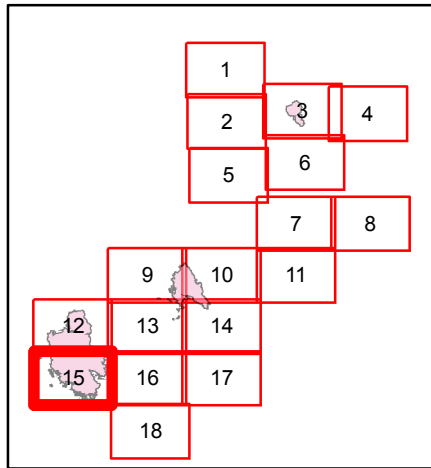

ECLIPSE COMPLEX FIRE

CA-KNF-006098

IAP MAP

AUGUST 18, 2017

DAY SHIFT

- Uncontrolled Fire Edge
- FirePolygon
- Wilderness