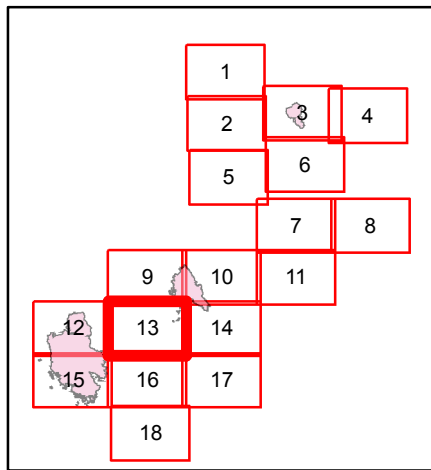

DAY SHIFT

Division

Uncontrolled Fire Edge

Planned Secondary Line

FirePolygon

Wilderness

NOR CAL 1
8/17/2017 10:14:38 PM

ECLIPSE COMPLEX FIRE

CA-KNF-006098

IAP MAP

AUGUST 18, 2017

DAY SHIFT

-  Division
-  Drop Point
-  Uncontrolled Fire Edge
-  Planned Secondary Line
-  Fire Polygon
-  Private Land

NOR CAL 1
8/17/2017 10:14:38 PM

ECLIPSE COMPLEX FIRE