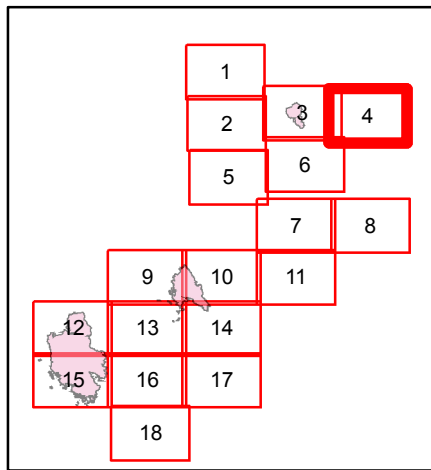

IAP MAP

AUGUST 18, 2017

DAY SHIFT

 Division

 Planned Fire Line

 Wilderness

 Interagency Incident Management Team
Nor Cal 1

0 0.25 0.5 Miles

NOR CAL 1
8/17/2017 10:14:38 PM

ECLIPSE COMPLEX FIRE

CA-KNF-006098

IAP MAP

AUGUST 18, 2017

DAY SHIFT

Branch

Private Land