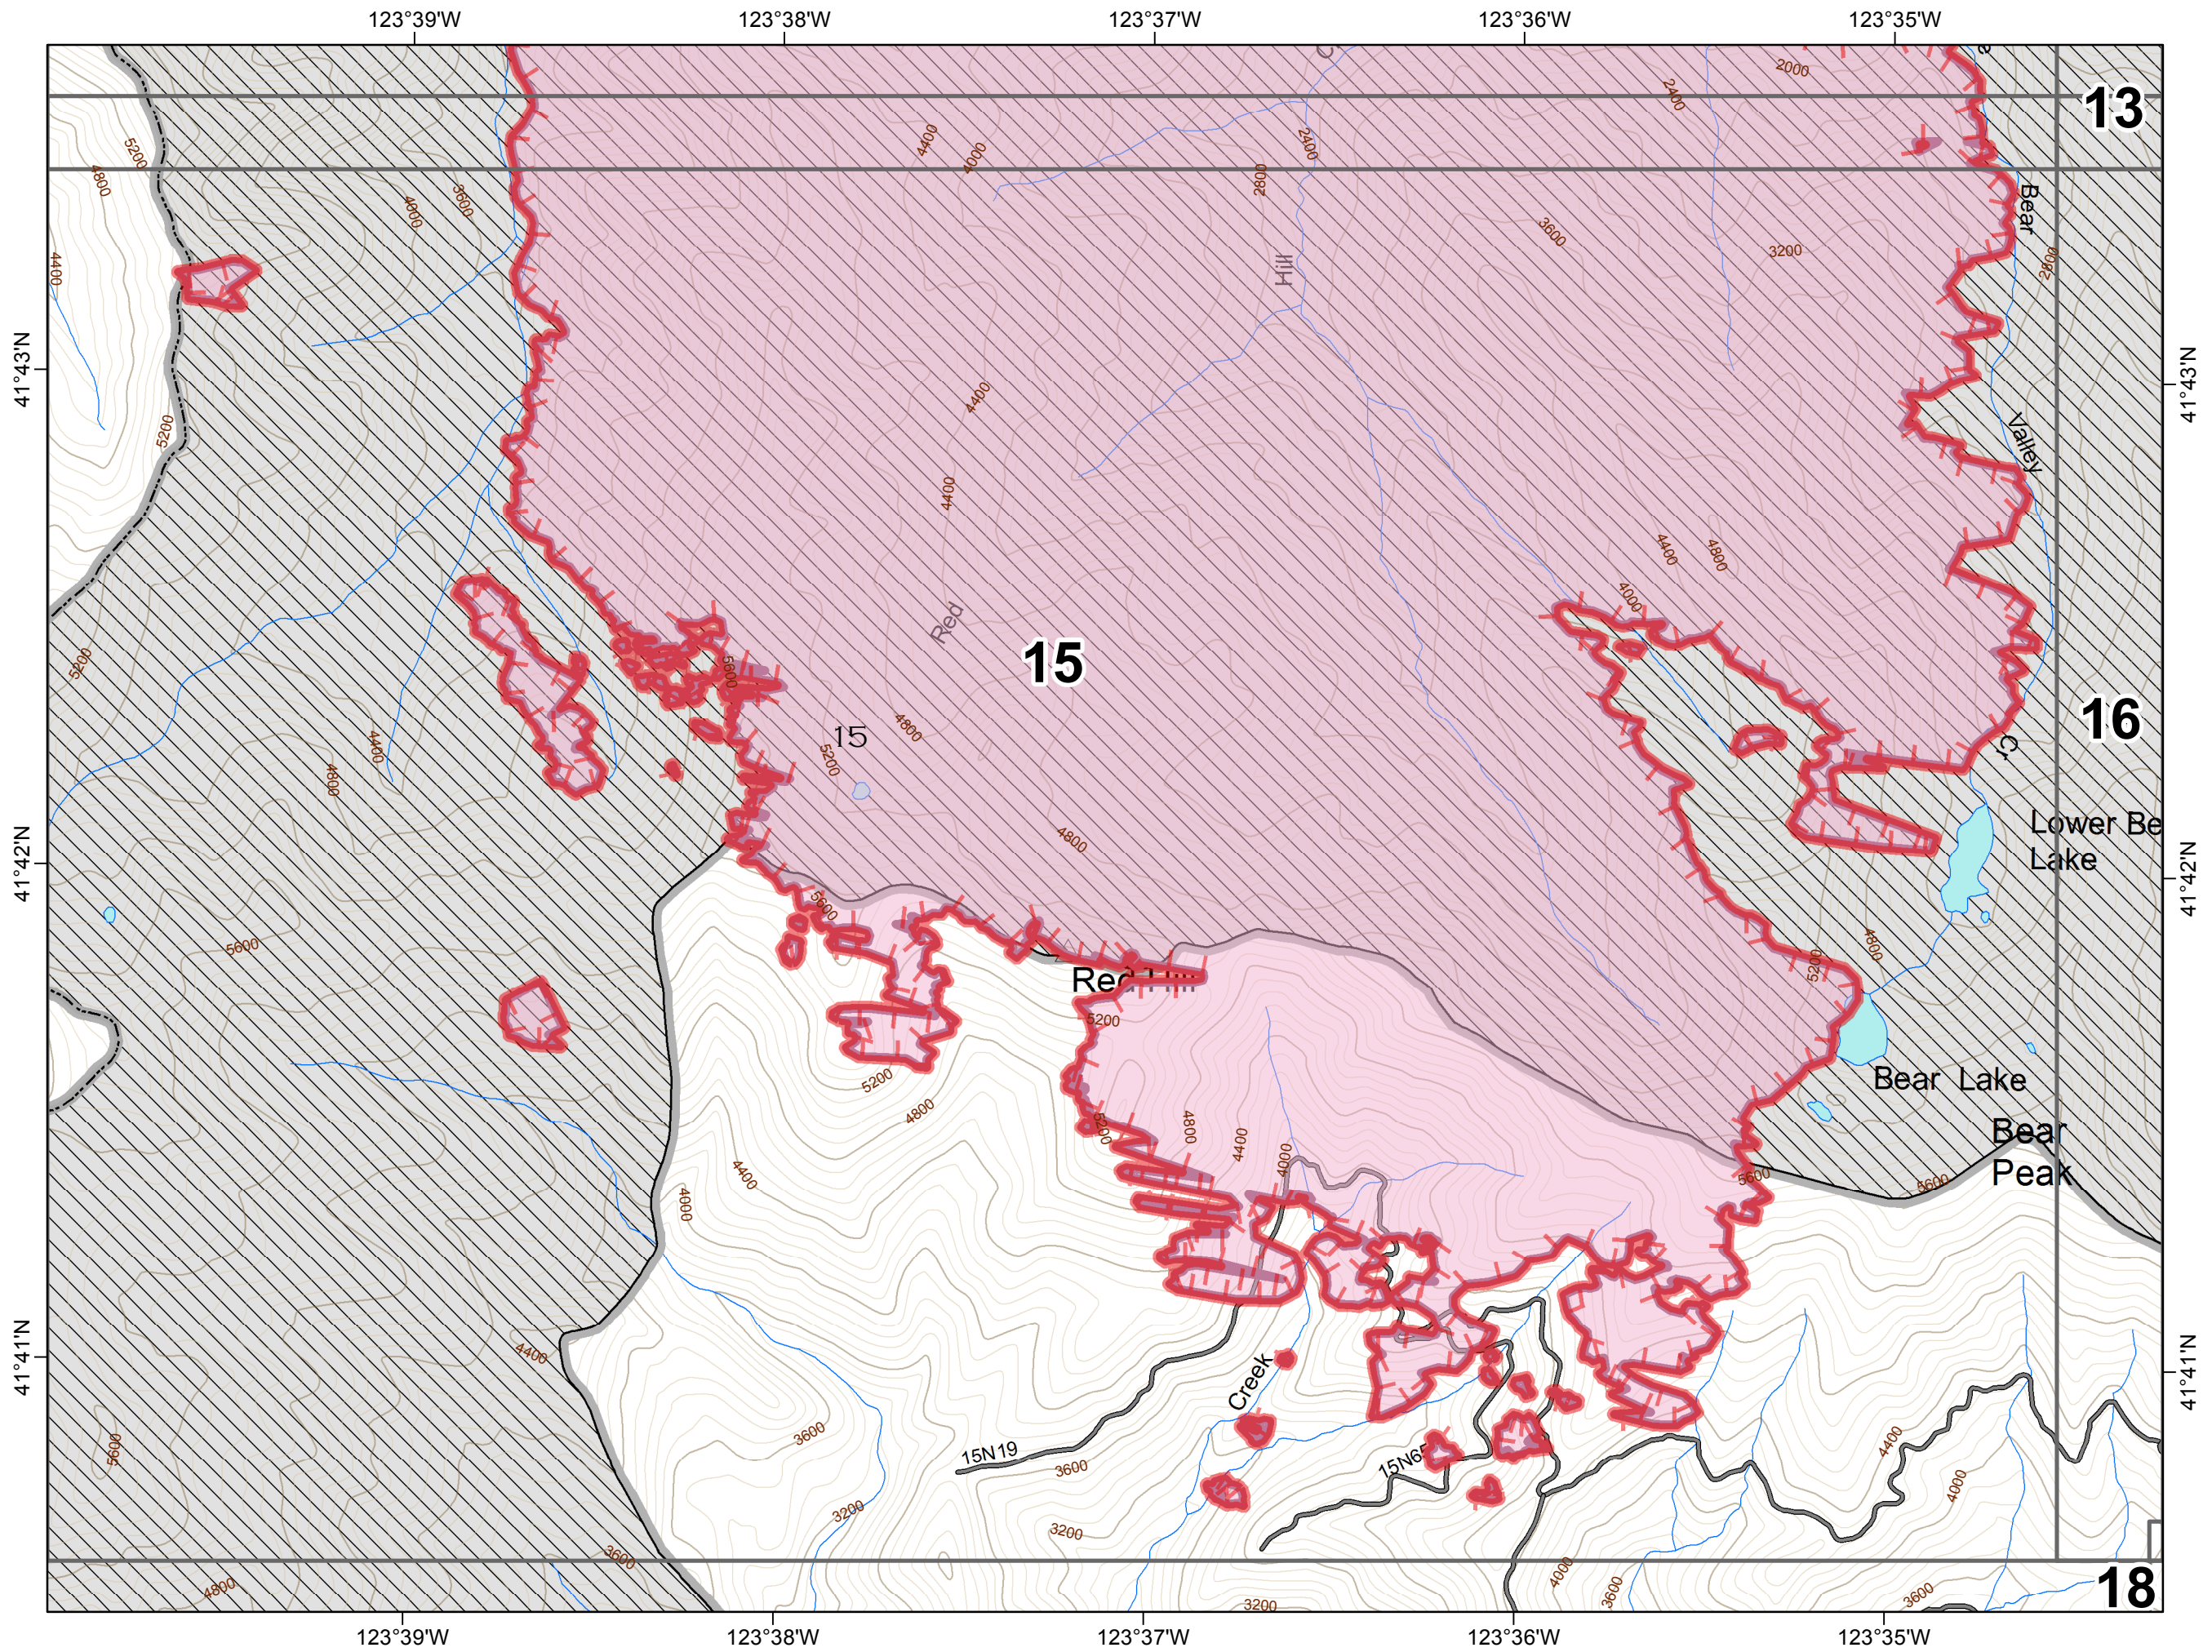

CA-KNF-006098

IAP MAP

AUGUST 18, 2017

DAY SHIFT

-  Division
-  Drop Point
-  Uncontrolled Fire Edge
-  Planned Secondary Line
-  Fire Polygon
-  Private Land

NOR CAL 1
8/17/2017 10:14:38 PM

ECLIPSE COMPLEX FIRE

CA-KNF-006098

IAP MAP

AUGUST 18, 2017

DAY SHIFT

-  Uncontrolled Fire Edge
-  FirePolygon
-  Wilderness

NOR CAL 1
8/17/2017 10:14:38 PM

ECLIPSE COMPLEX FIRE

CA-KNF-006098

IAP MAP

AUGUST 18, 2017

DAY SHIFT

-  Helispot
-  Repeater
-  Wilderness

NOR CAL 1
8/17/2017 10:14:38 PM

ECLIPSE COMPLEX FIRE

CA-KNF-006098

IAP MAP

DAY SHIFT

-  Helispot
-  Repeater

NOR CAL 1
8/17/2017 10:14:38 PM