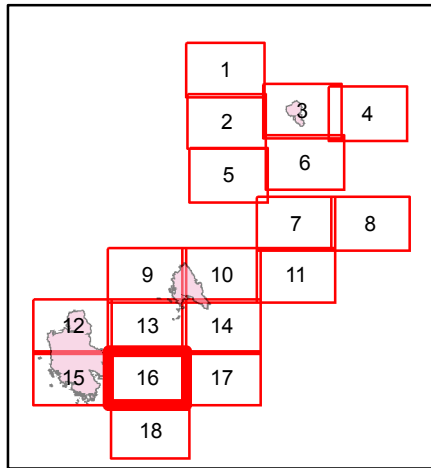

ECLIPSE COMPLEX FIRE

CA-KNF-006098

IAP MAP

AUGUST 18, 2017

DAY SHIFT

- Helispot
- Repeater
- Wilderness