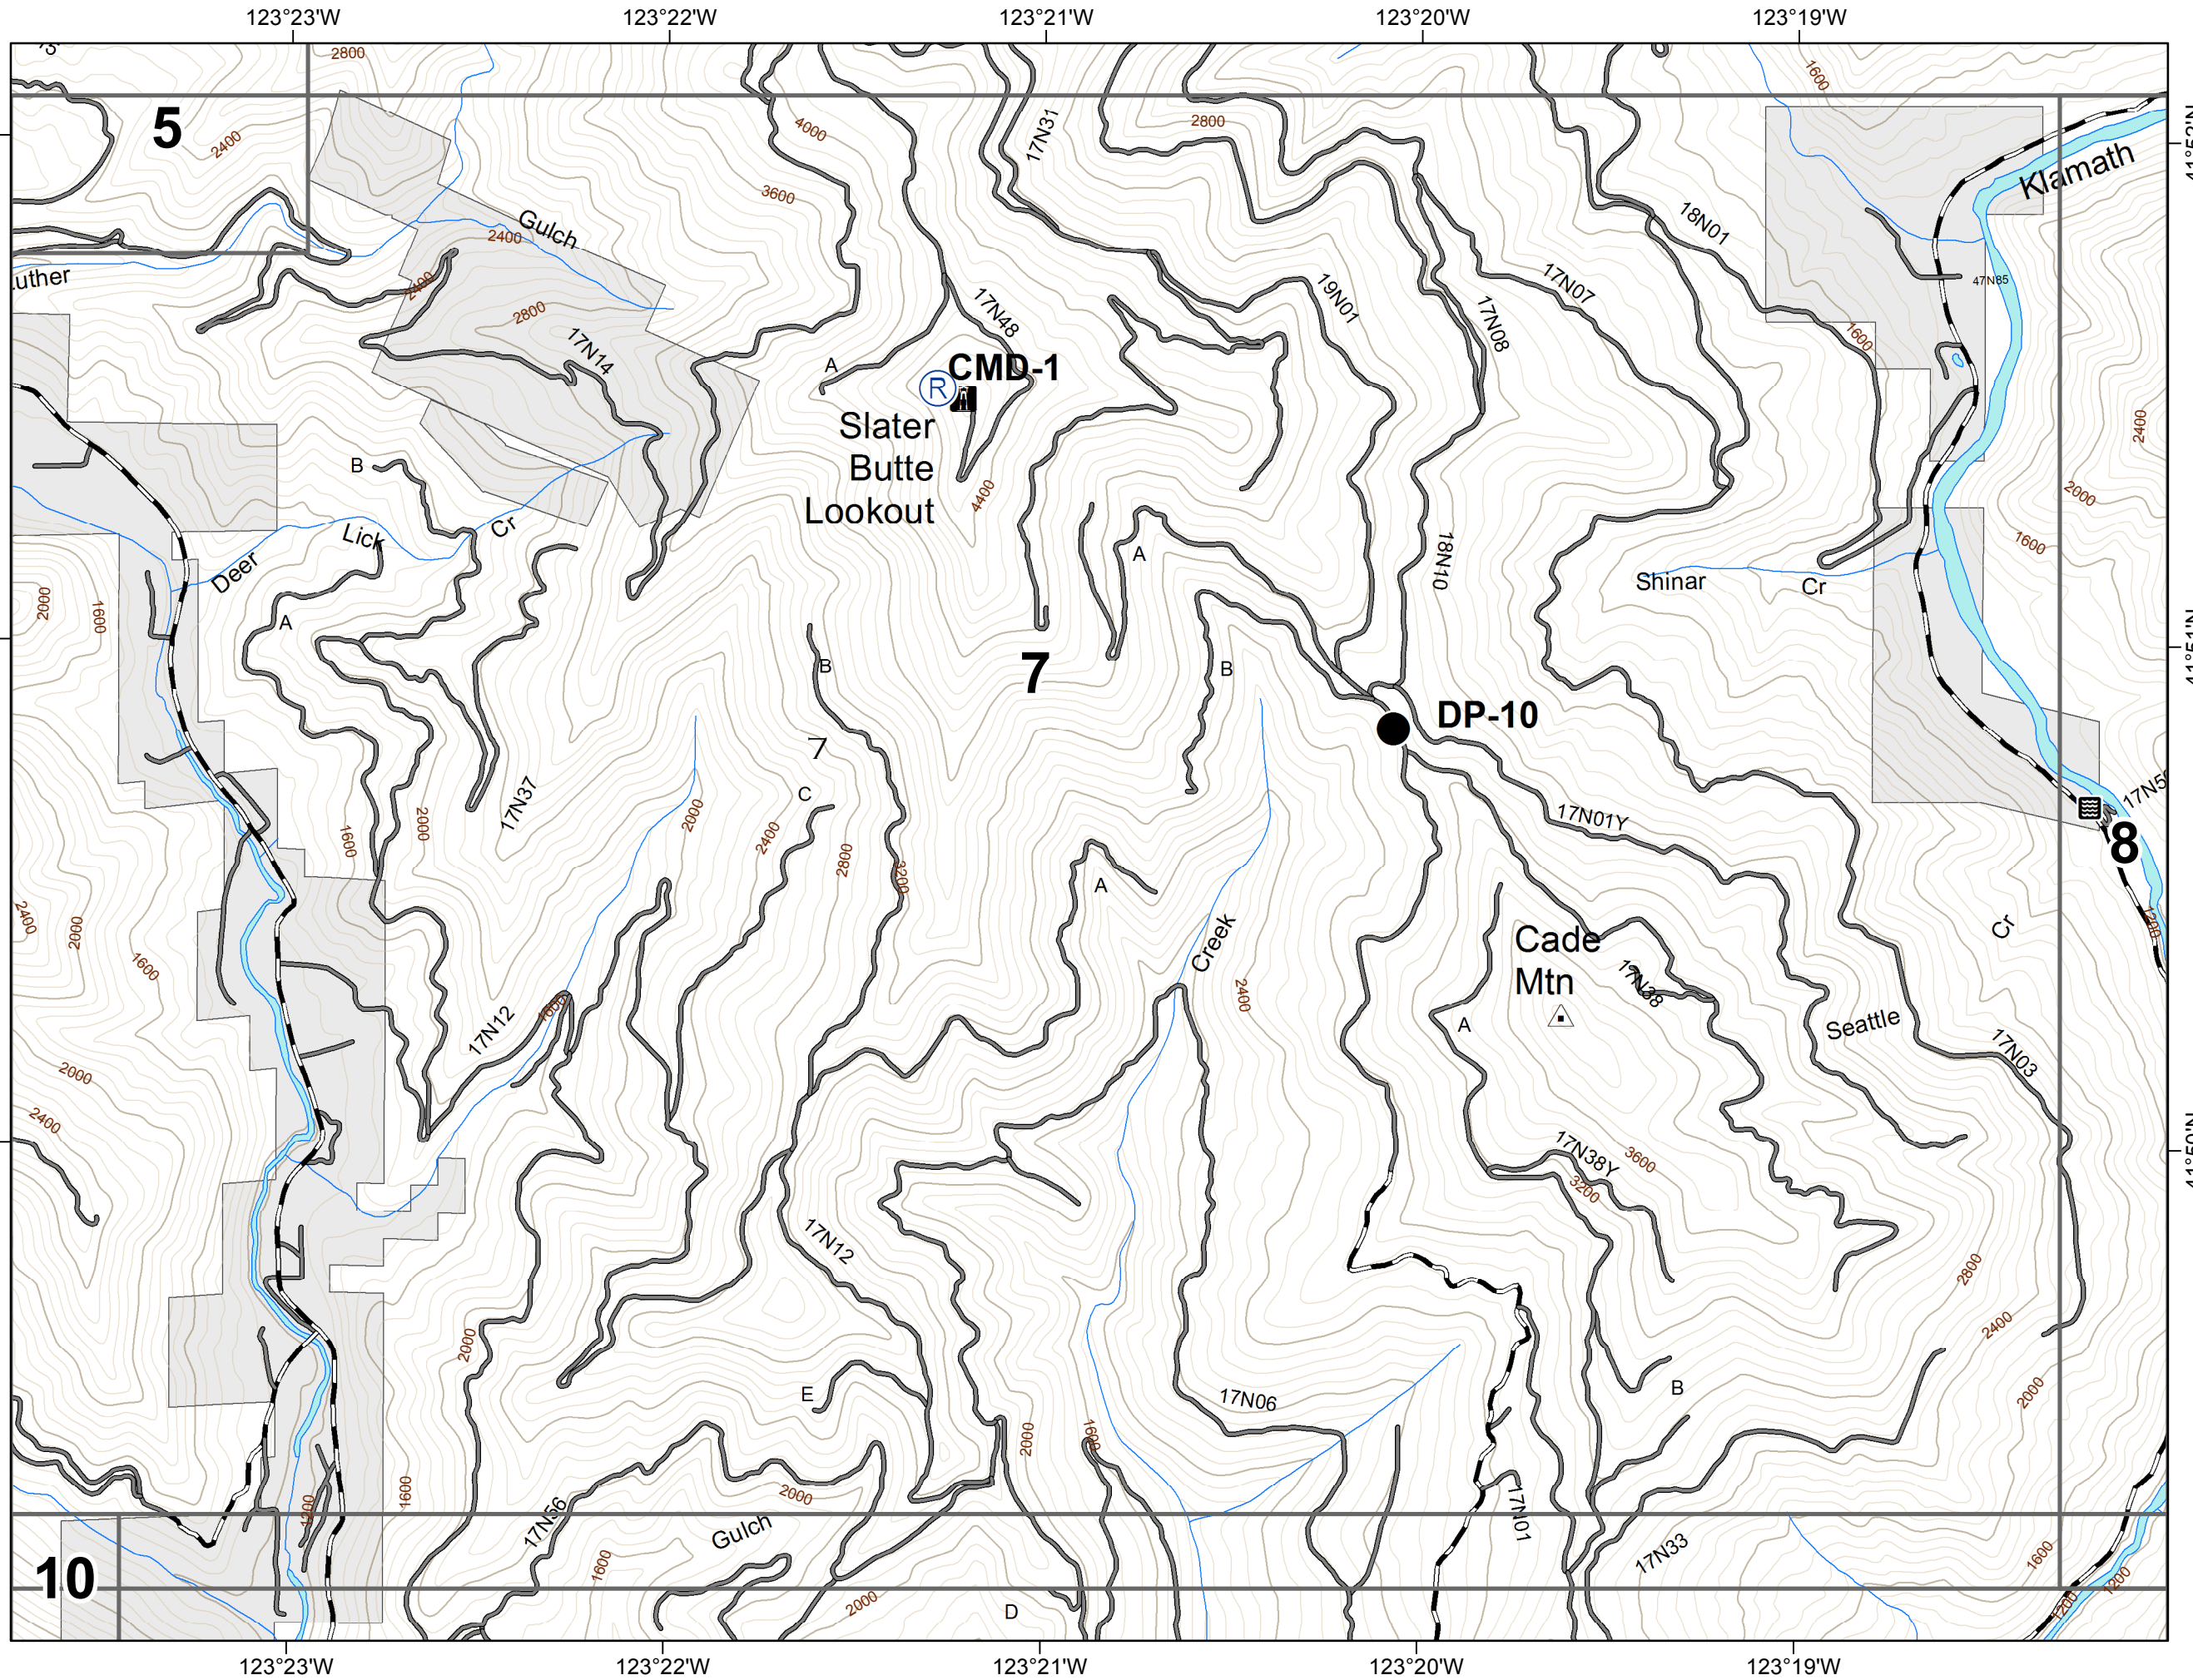

NOR CAL 1
8/17/2017 10:14:38 PM