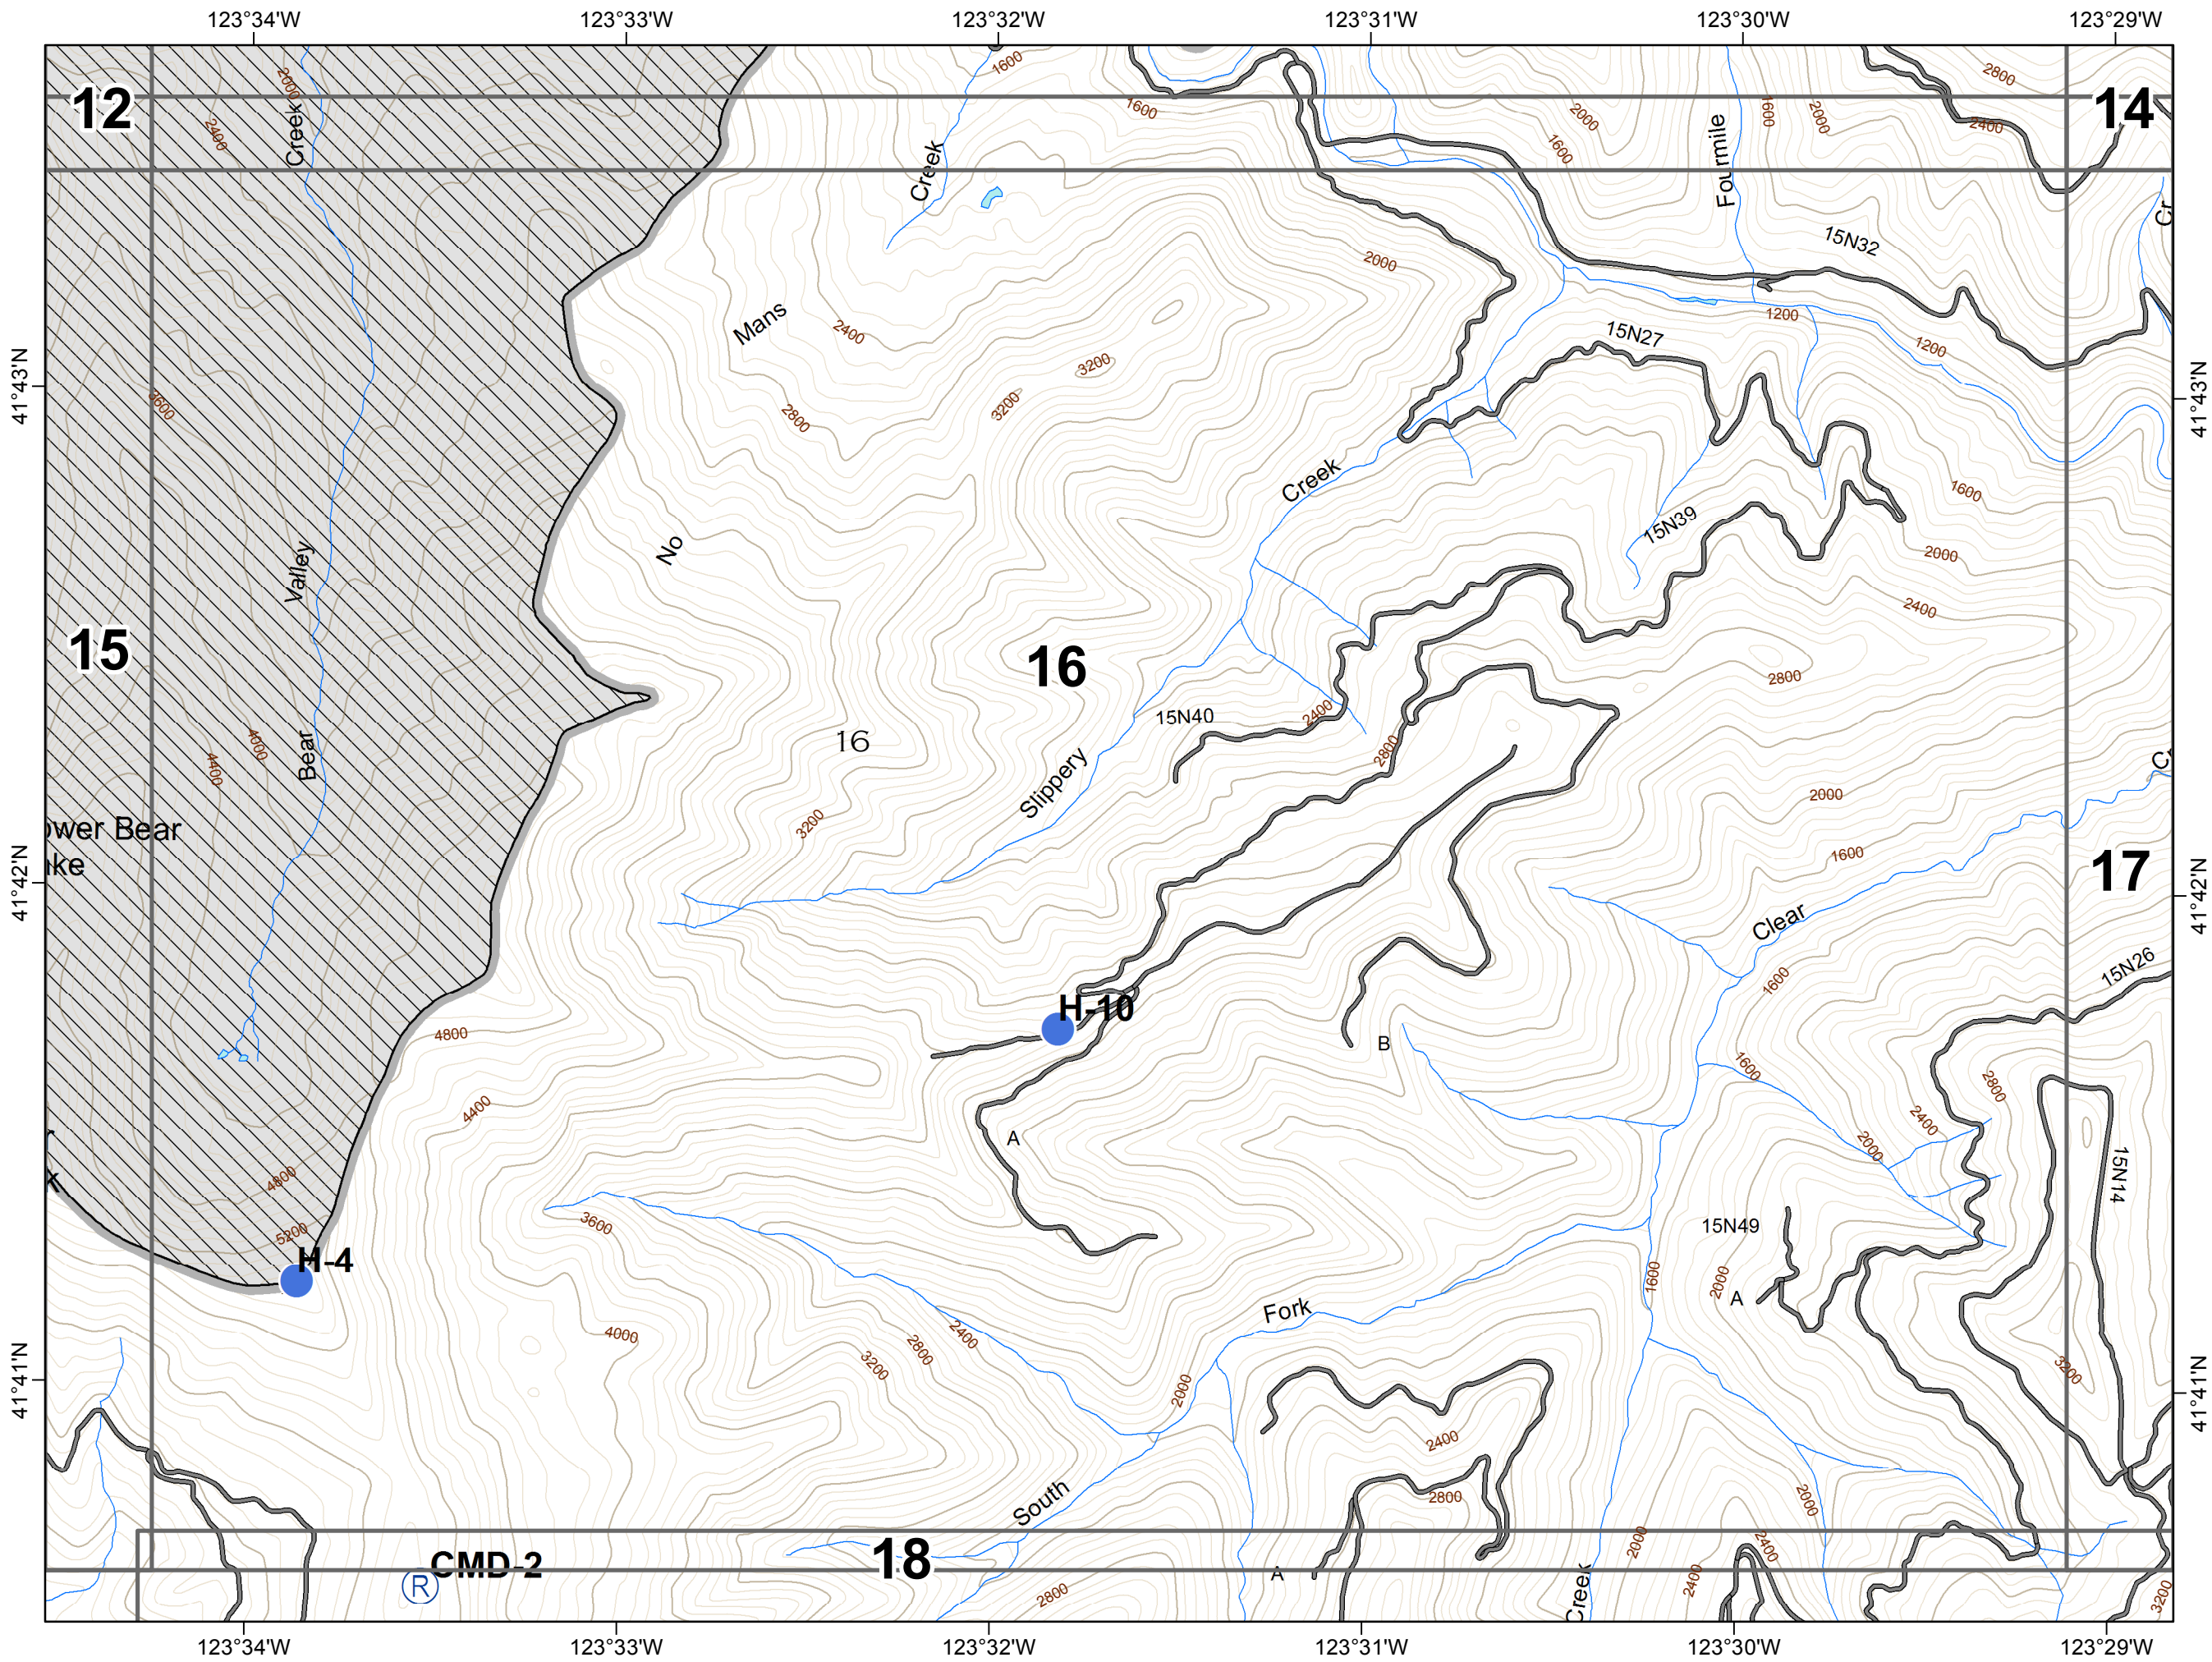

IAP MAP

AUGUST 18, 2017

DAY SHIFT

-  Helispot
-  Repeater
-  Wilderness

NOR CAL 1
8/17/2017 10:14:38 PM

ECLIPSE COMPLEX FIRE

CA-KNF-006098

IAP MAP