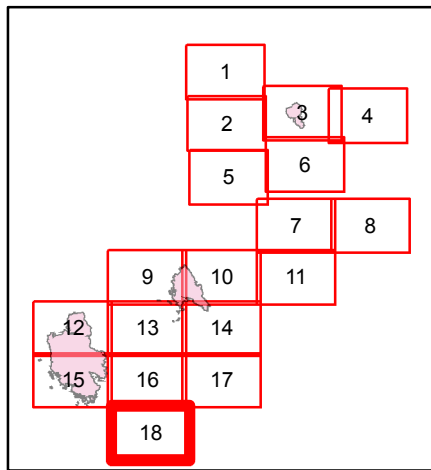

ECLIPSE COMPLEX FIRE

CA-KNF-006098

IAP MAP

AUGUST 18, 2017

DAY SHIFT

- Helispot
- Repeater