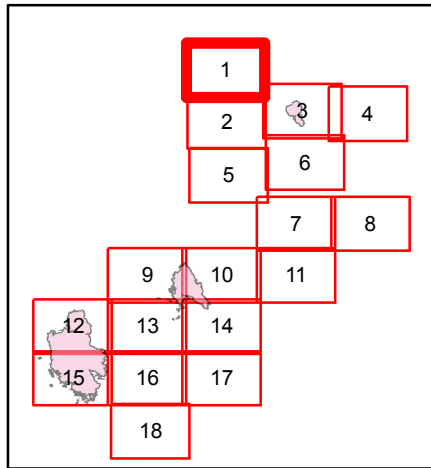

ECLIPSE COMPLEX FIRE

CA-KNF-006098

IAP MAP

AUGUST 18, 2017

DAY SHIFT

R - R - Road as Completed Line

Wilderness

NOR CAL 1
8/17/2017 10:14:38 PM

ECLIPSE COMPLEX FIRE

CA-KNF-006098

IAP MAP

AUGUST 18, 2017

DAY SHIFT

R - R - Road as Completed Line

Private Land

NOR CAL 1
8/17/2017 10:14:38 PM

ECLIPSE COMPLEX FIRE

CA-KNF-006098

IAP MAP

AUGUST 18, 2017

DAY SHIFT

Division

Fire Location

Uncontrolled Fire Edge