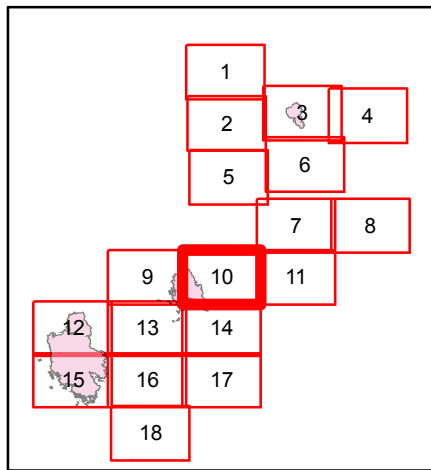

Drop Point

Water Source

Uncontrolled Fire Edge

FirePolygon

Private Land

NOR CAL 1
8/17/2017 10:14:38 PM

ECLIPSE COMPLEX FIRE

CA-KNF-006098

IAP MAP

AUGUST 18, 2017

DAY SHIFT

-  Incident Command Post
-  Private Land

NOR CAL 1
8/17/2017 10:14:38 PM

ECLIPSE COMPLEX FIRE

CA-KNF-006098

IAP MAP