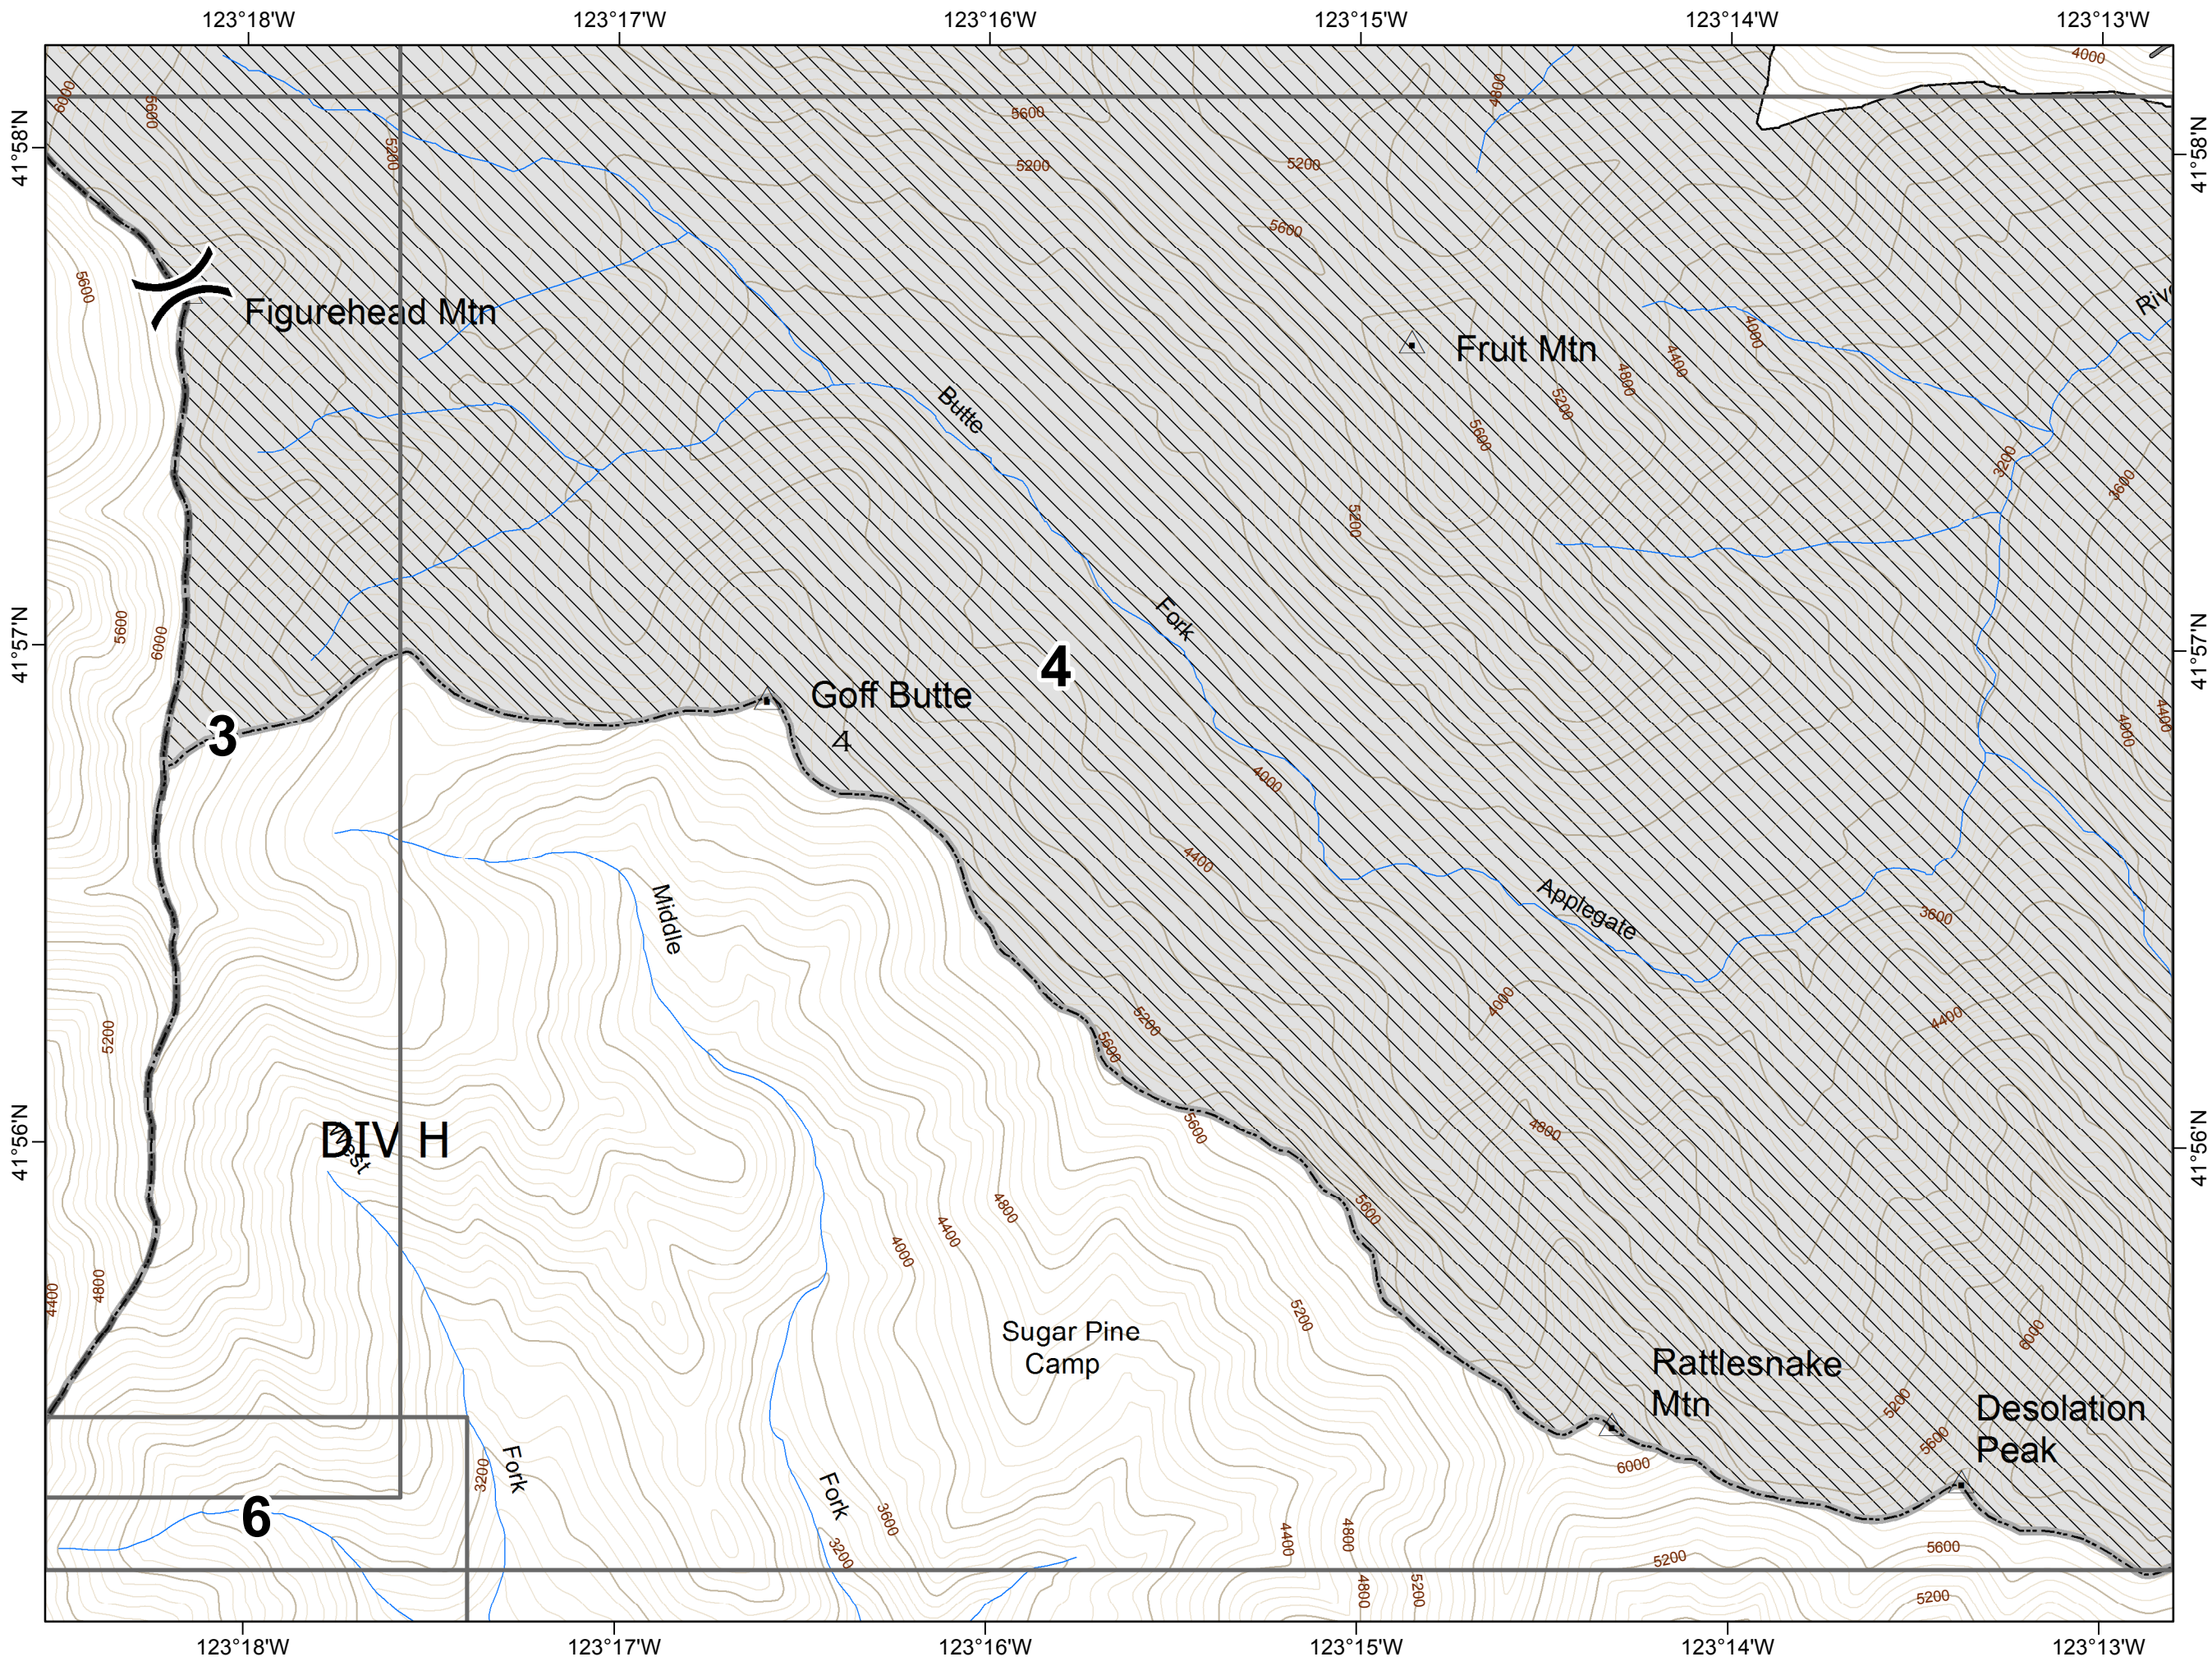

Interagency Incident Management Team
Nor Cal 1

0 0.25 0.5 Miles

NOR CAL 1
8/17/2017 10:14:38 PM