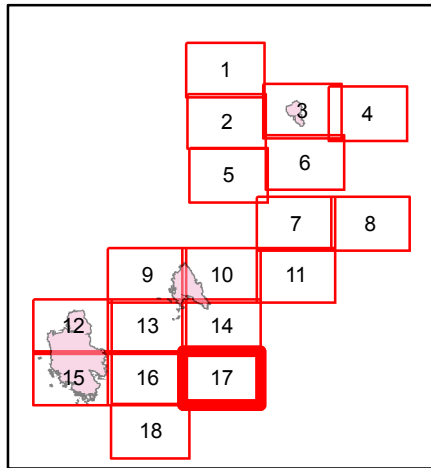

- Helispot
- Private Land