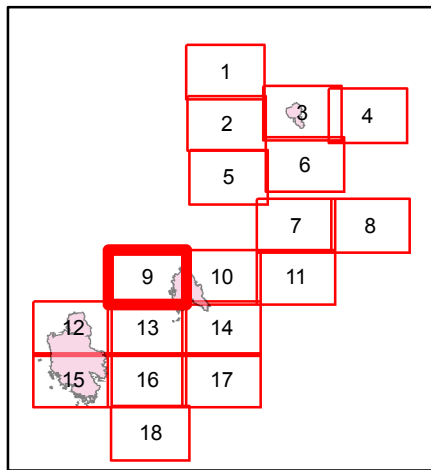

ECLIPSE COMPLEX FIRE

CA-KNF-006098

IAP MAP

AUGUST 18, 2017

DAY SHIFT

- Division
- Drop Point
- Helispot
- Repeater
- Safety Zone
- Uncontrolled Fire Edge
- Planned Secondary Line
- Fire Polygon
- Wilderness