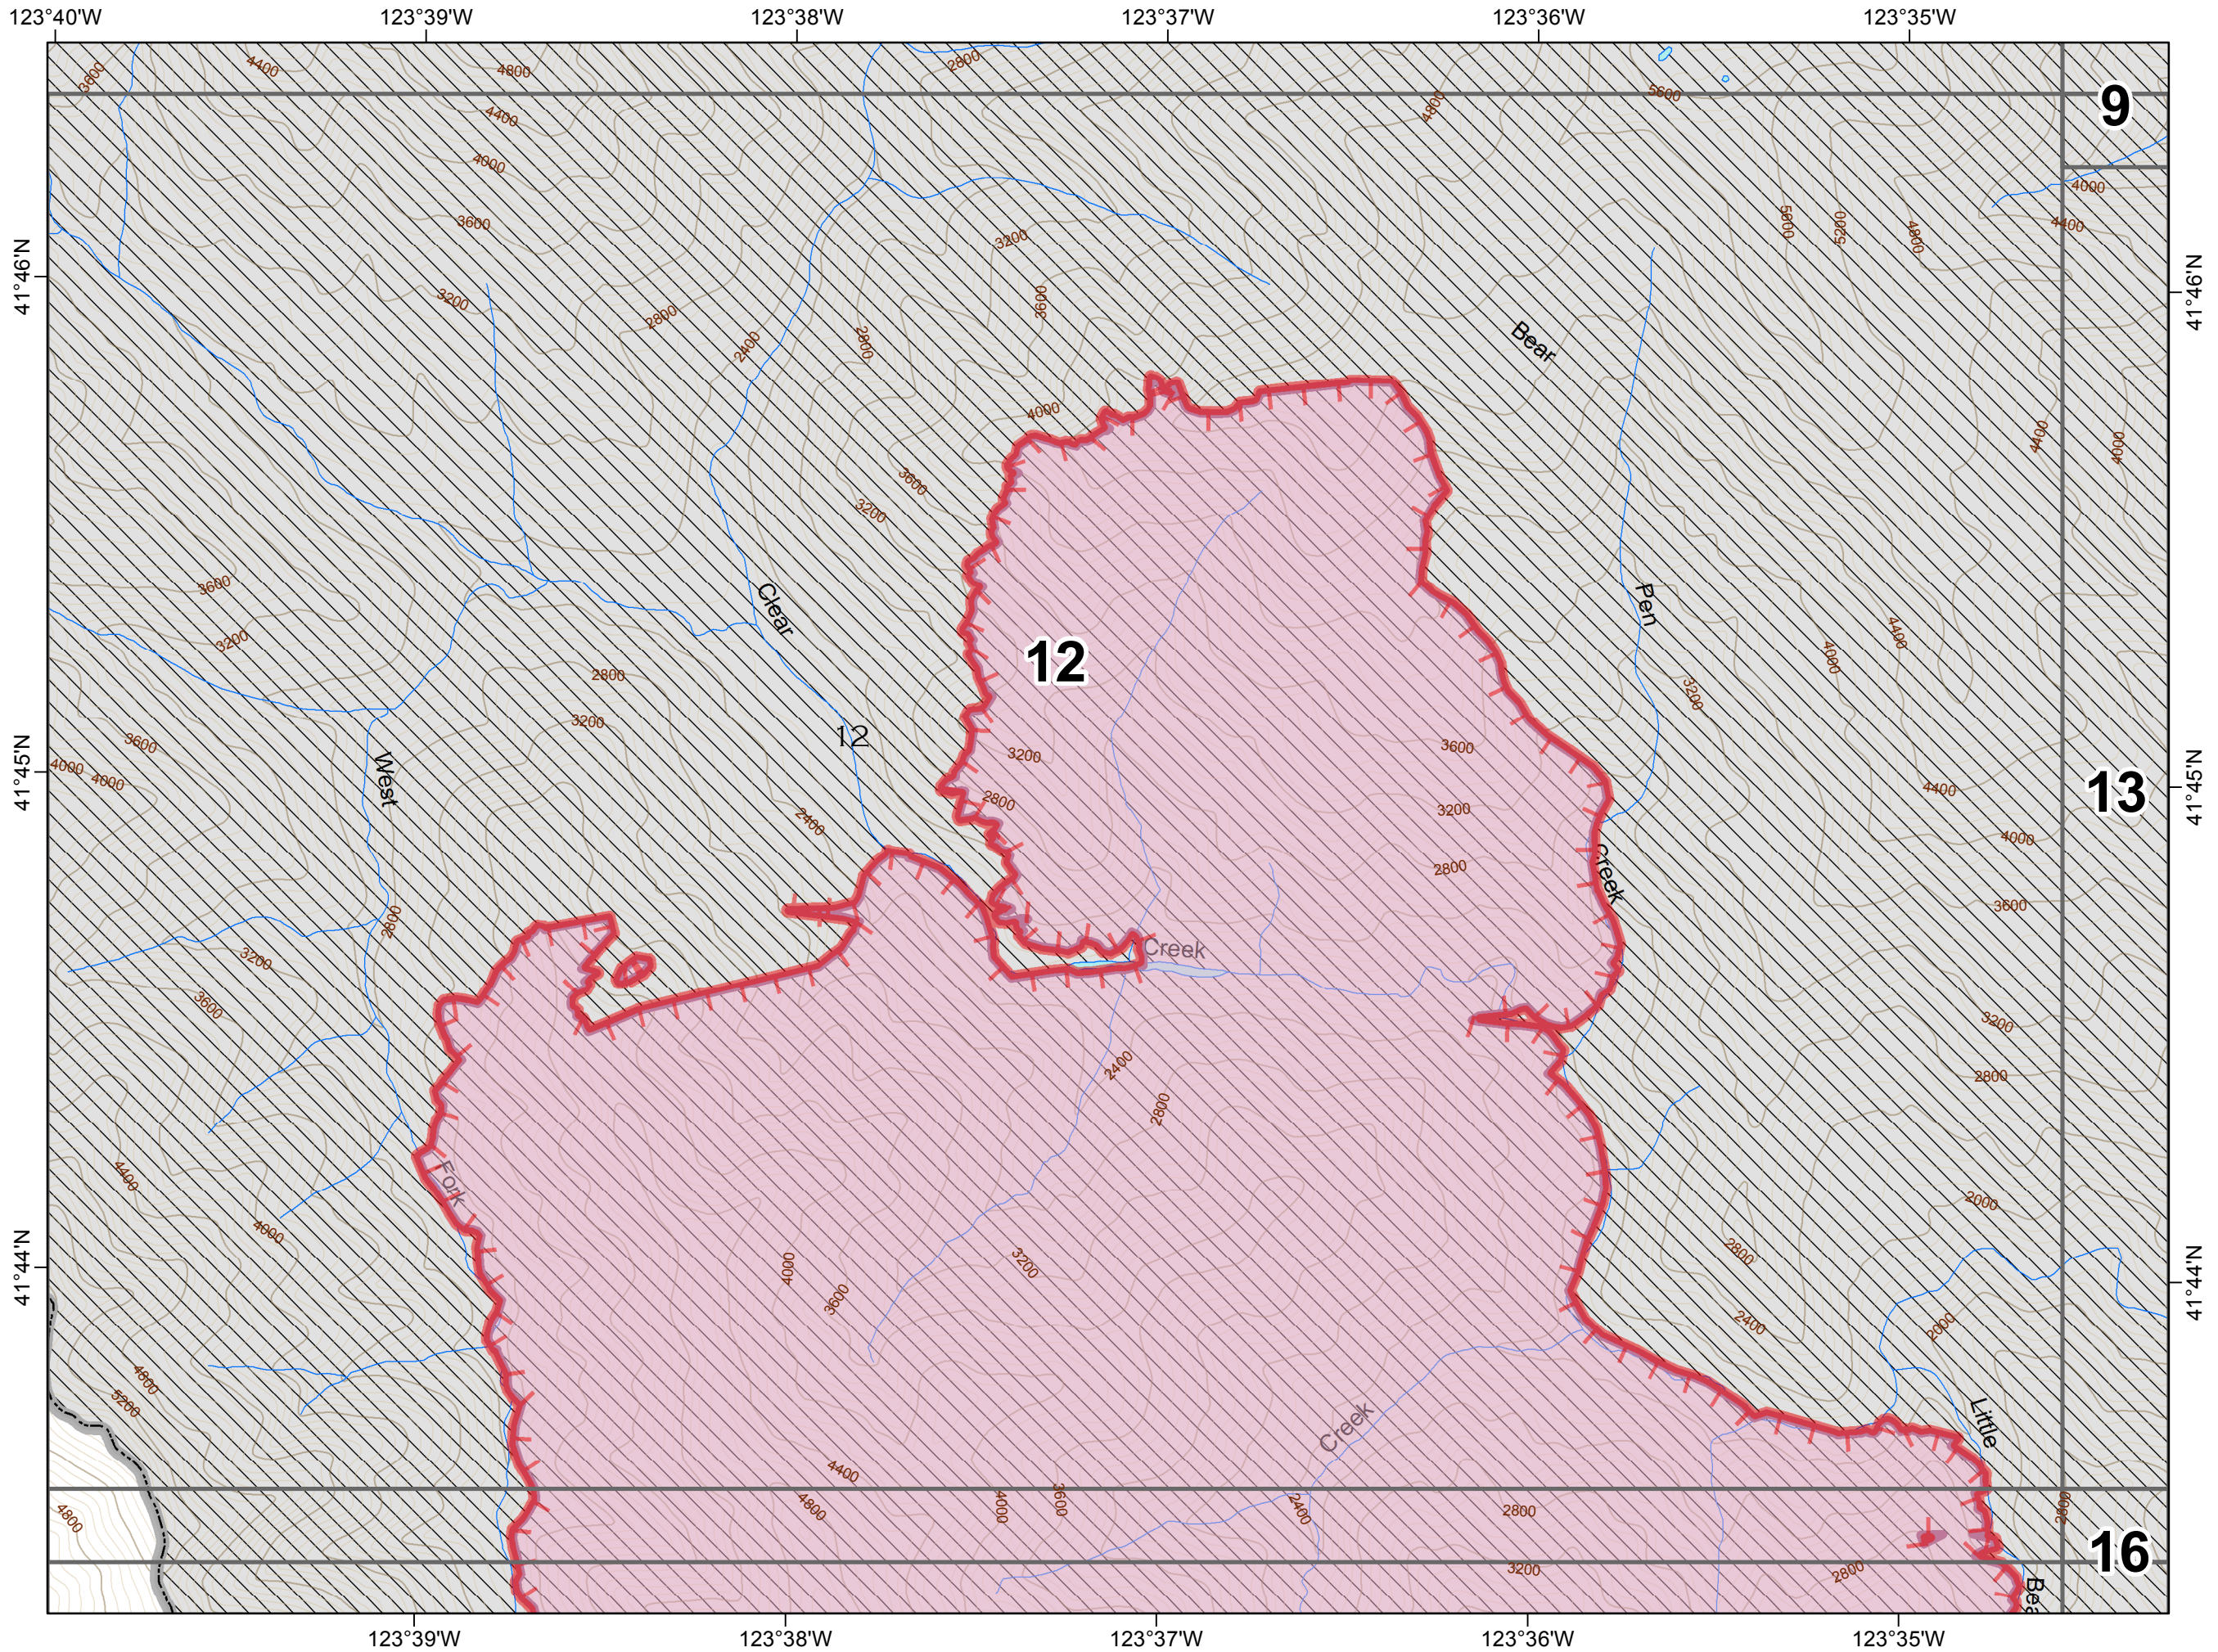

NOR CAL 1
8/17/2017 10:14:38 PM