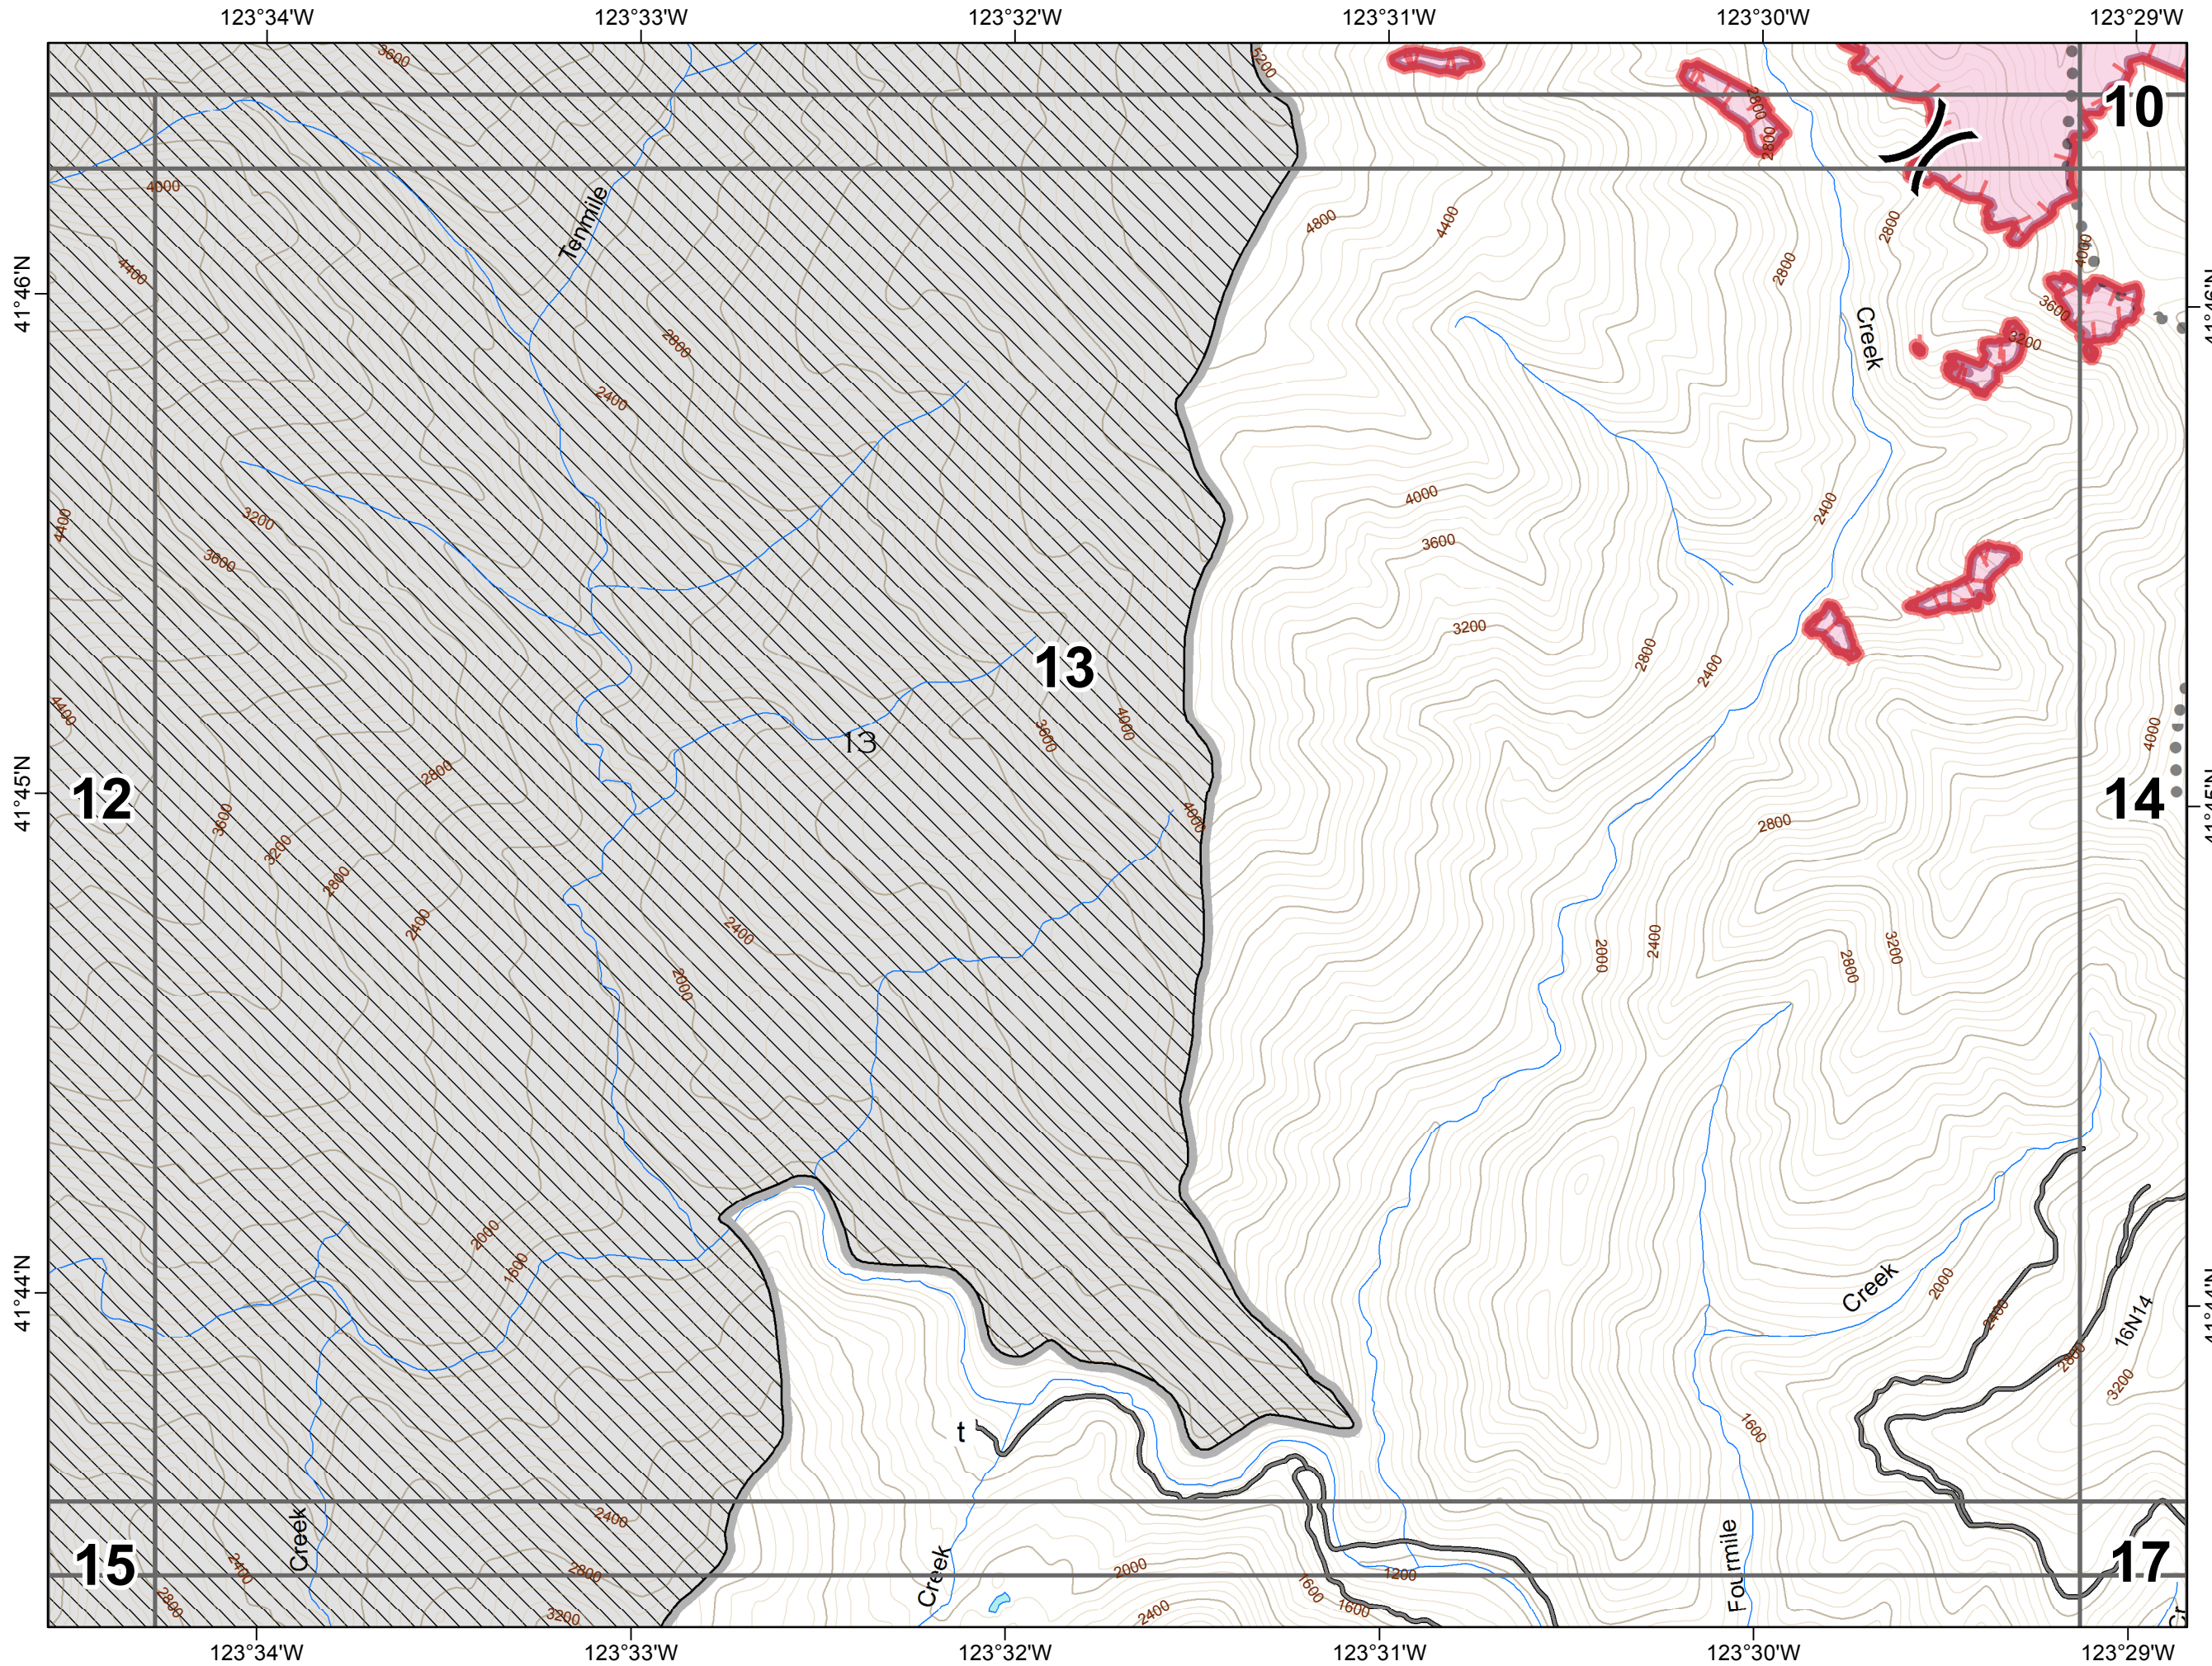

DAY SHIFT

Division

Uncontrolled Fire Edge

Planned Secondary Line

FirePolygon

Wilderness

NOR CAL 1
8/17/2017 10:14:38 PM

ECLIPSE COMPLEX FIRE