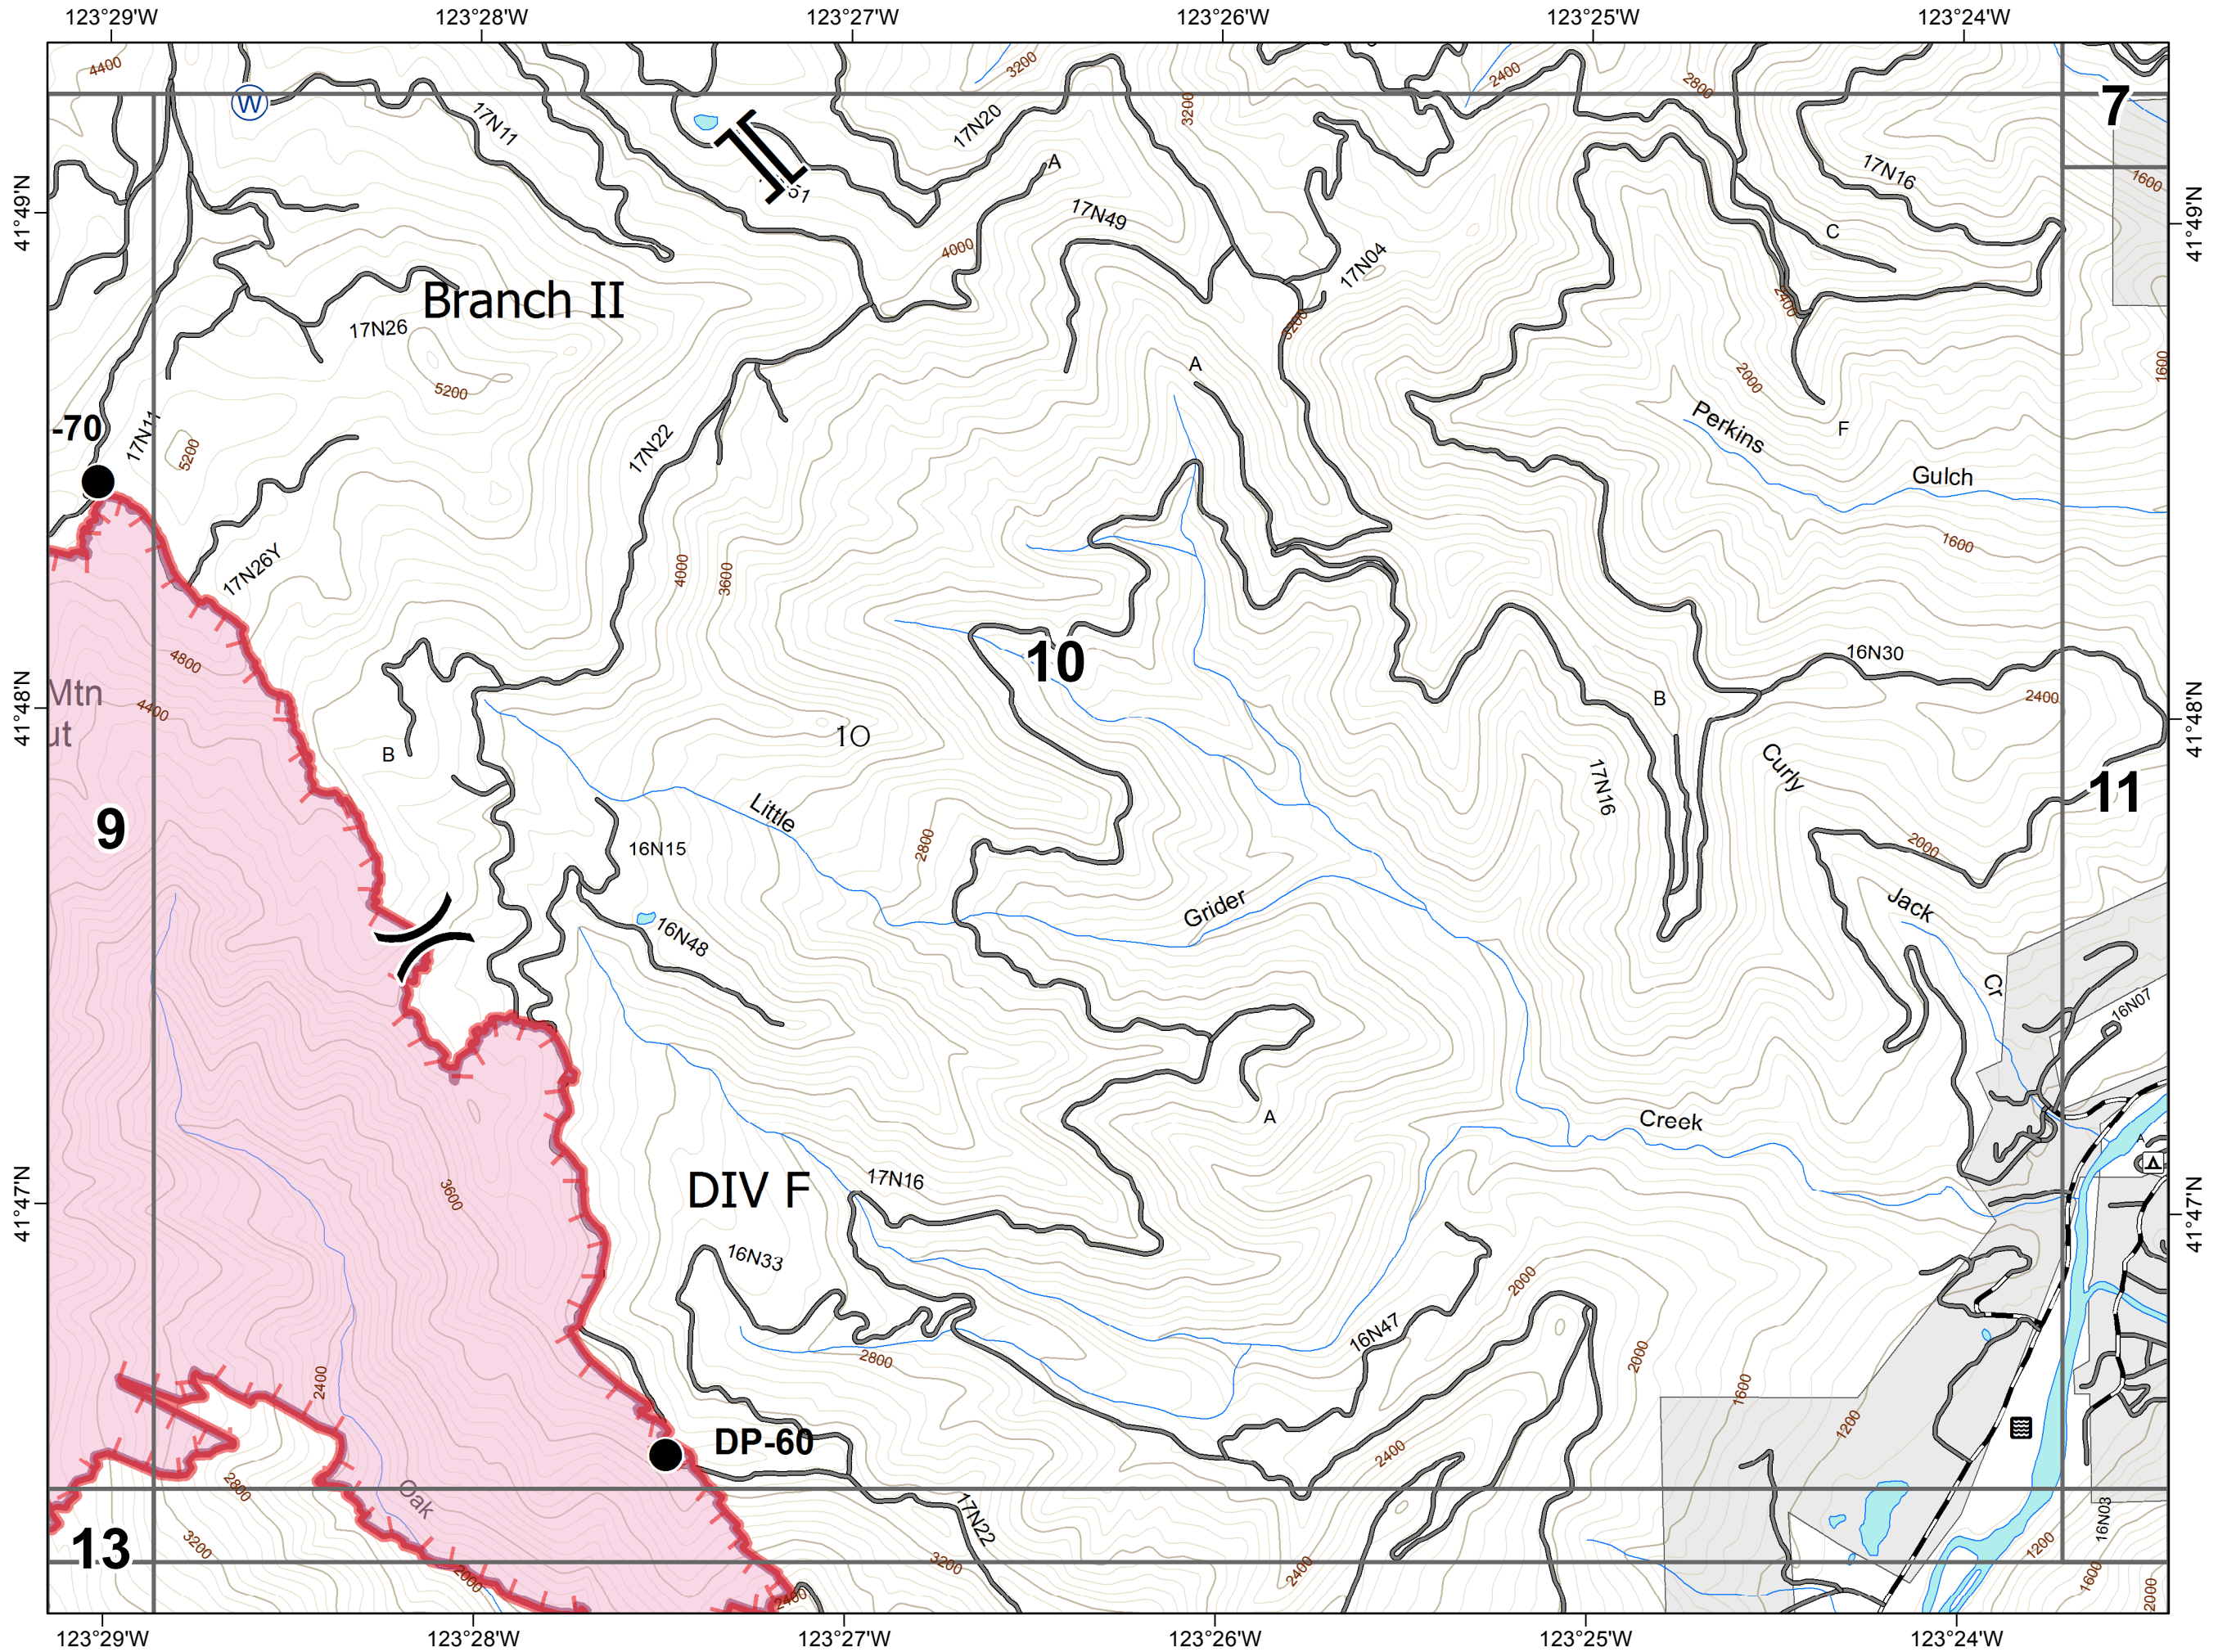

Drop Point

Water Source

Uncontrolled Fire Edge

FirePolygon

Private Land

NOR CAL 1
8/17/2017 10:14:38 PM

ECLIPSE COMPLEX FIRE

CA-KNF-006098