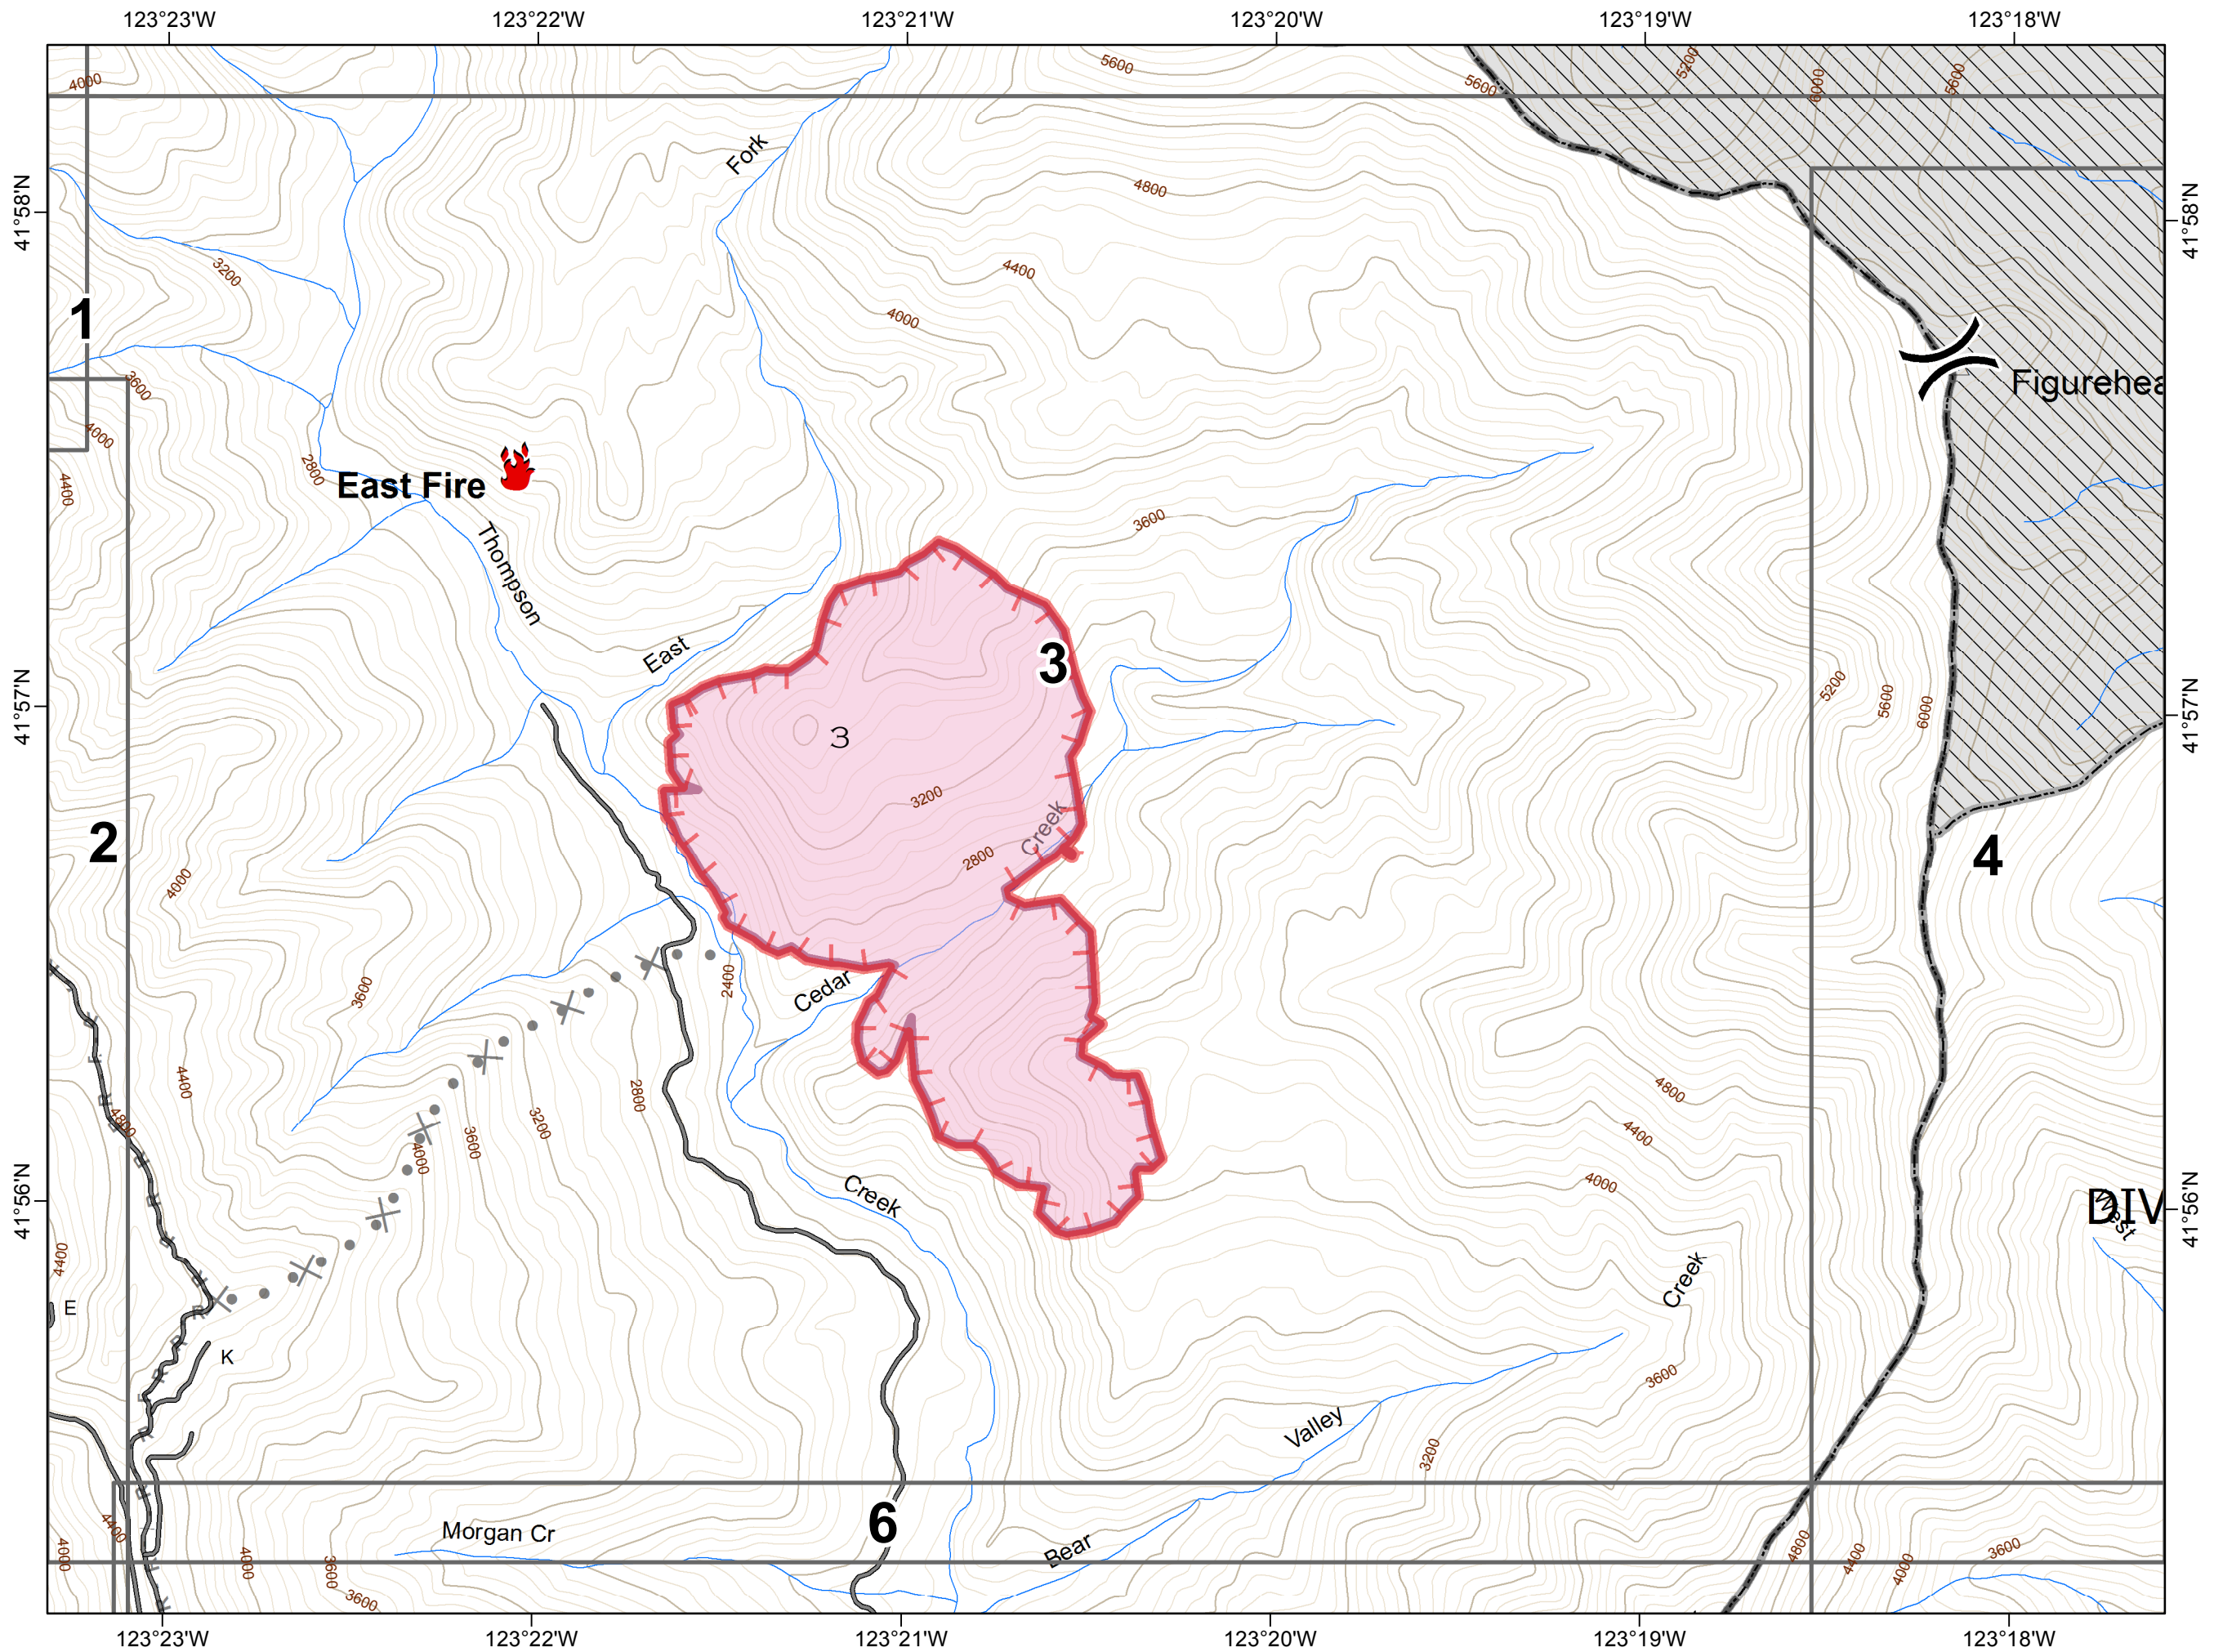

R - R - Road as Completed Line

Planned Fire Line

Proposed Dozer Line

FirePolygon

Wilderness

NOR CAL 1
8/17/2017 10:14:38 PM

ECLIPSE COMPLEX FIRE

CA-KNF-006098