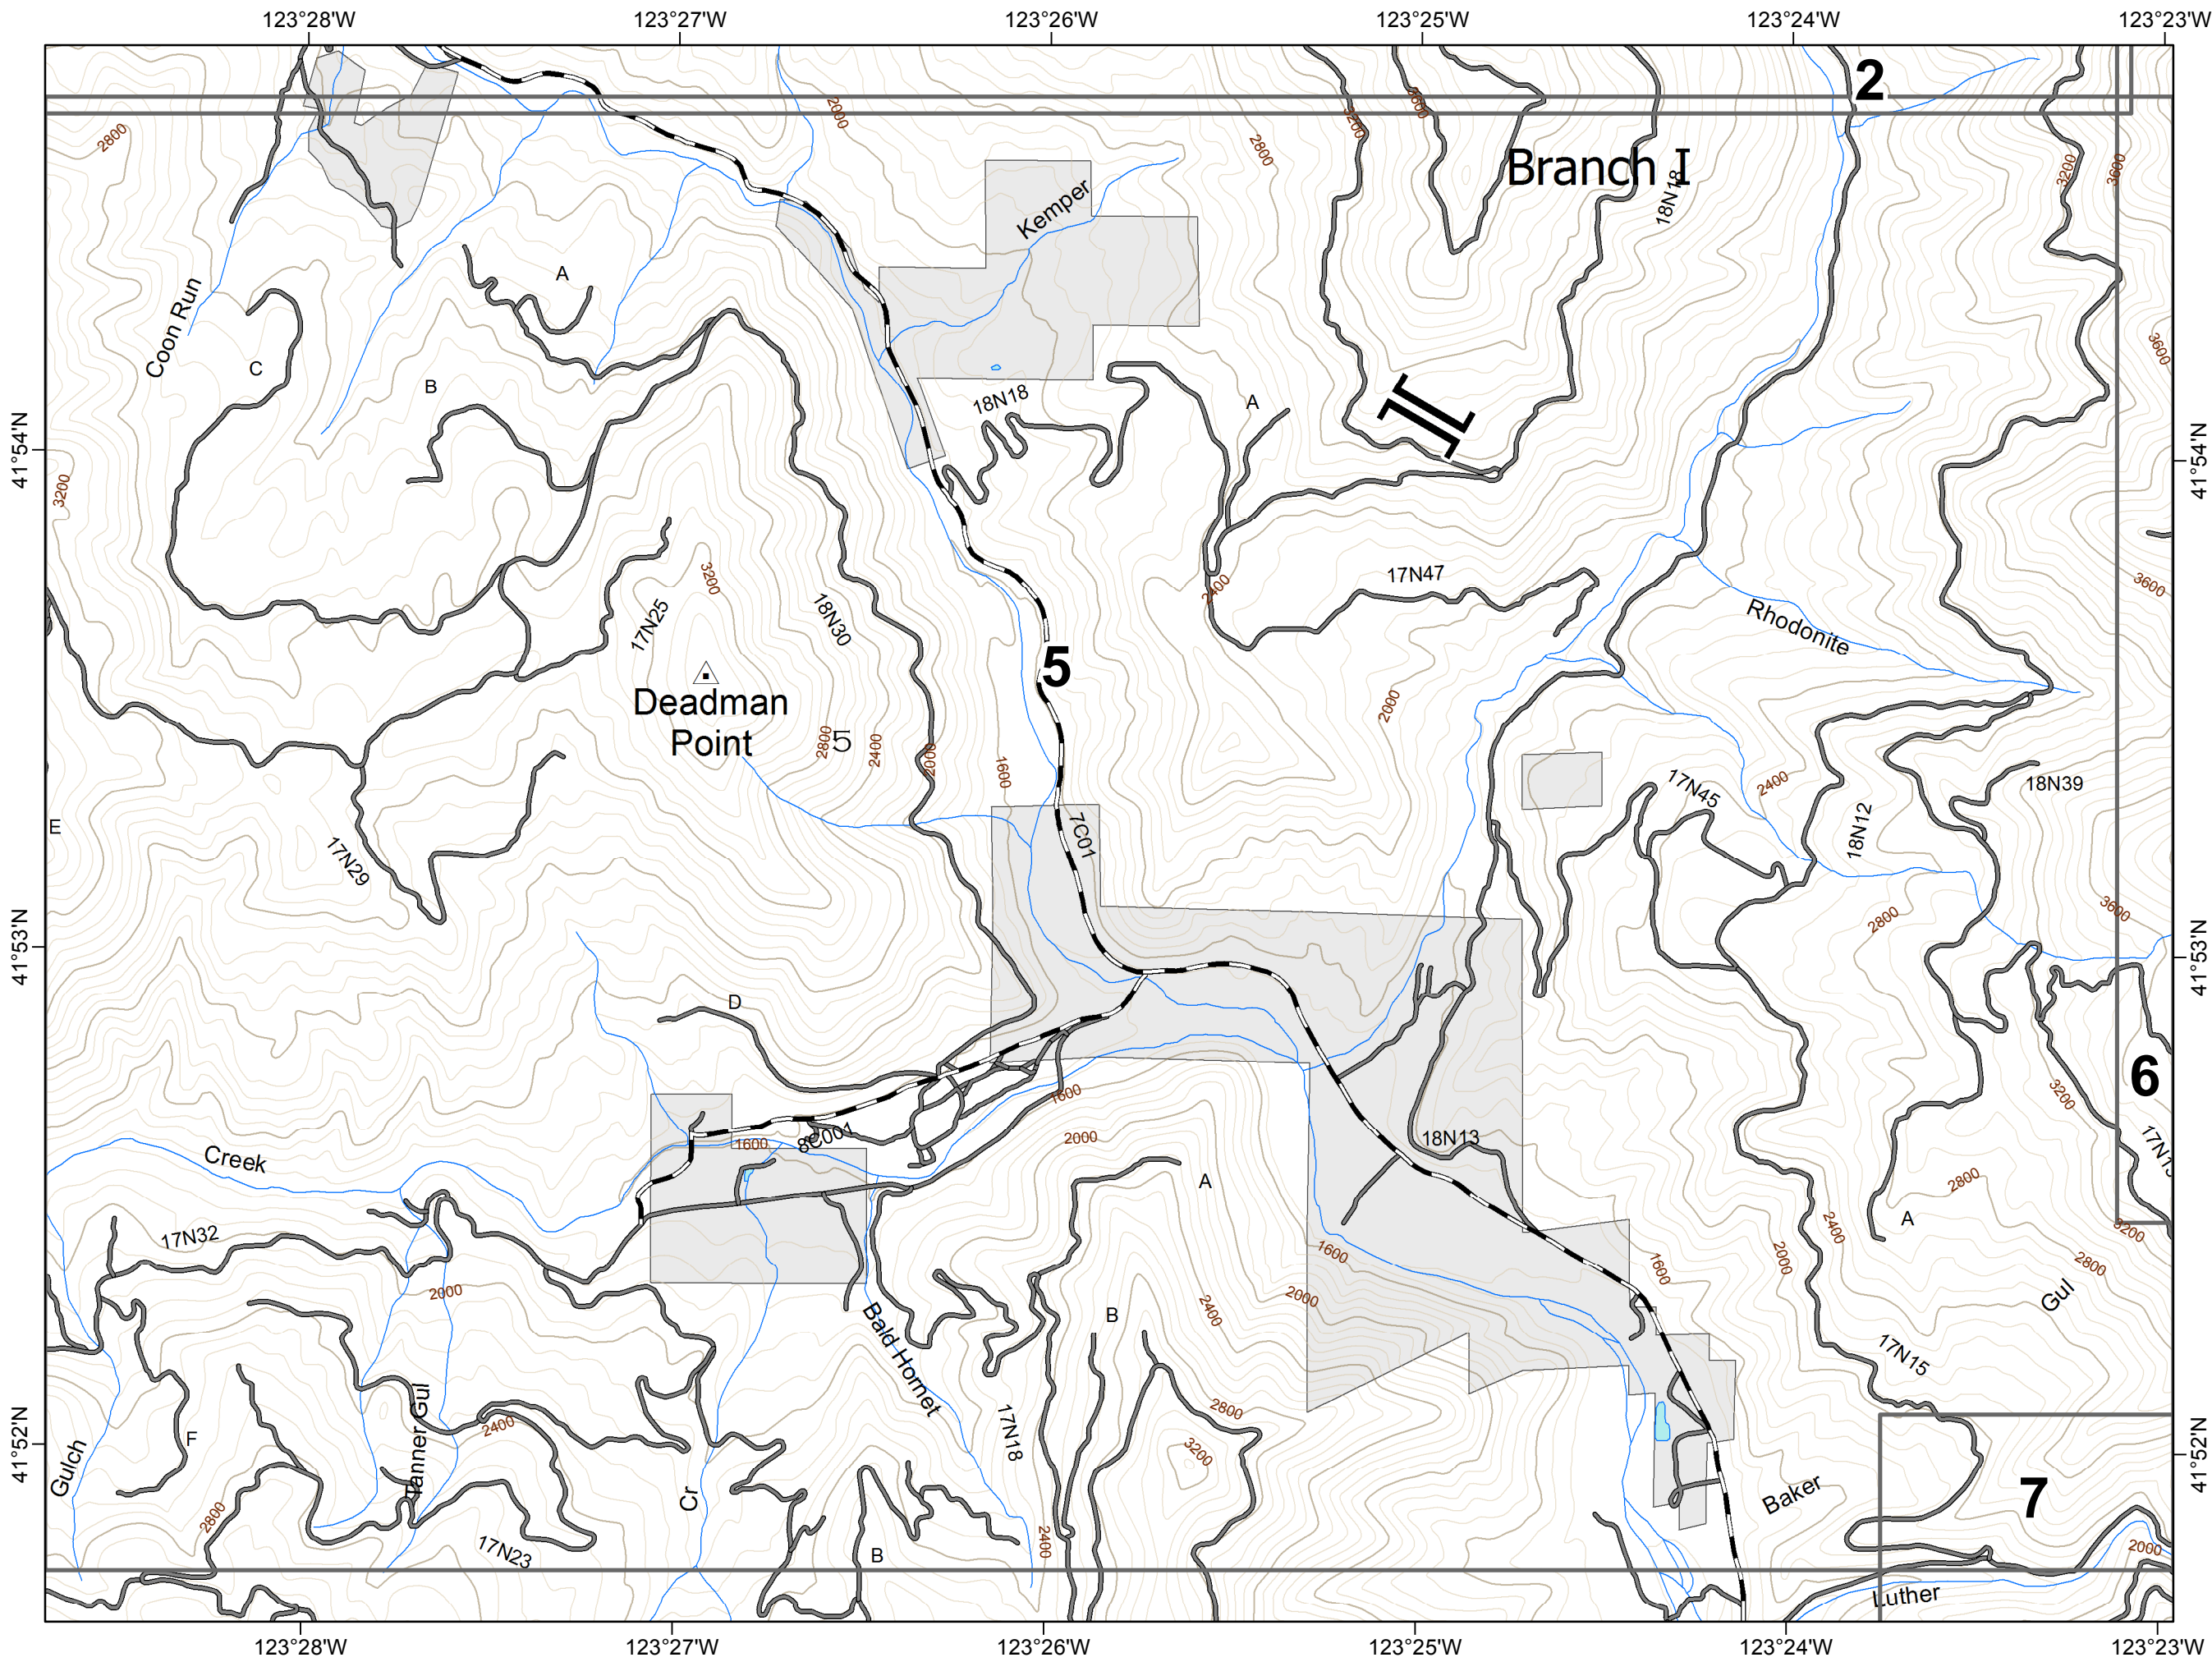

NOR CAL 1
8/17/2017 10:14:38 PM

ECLIPSE COMPLEX FIRE

CA-KNF-006098

IAP MAP

AUGUST 18, 2017

DAY SHIFT

-  Division
-  Drop Point
-  Fire Location
-  Helispot
-  Completed Dozer Line
-  R - R - Road as Completed Line
-  Planned Fire Line
-  Private Land