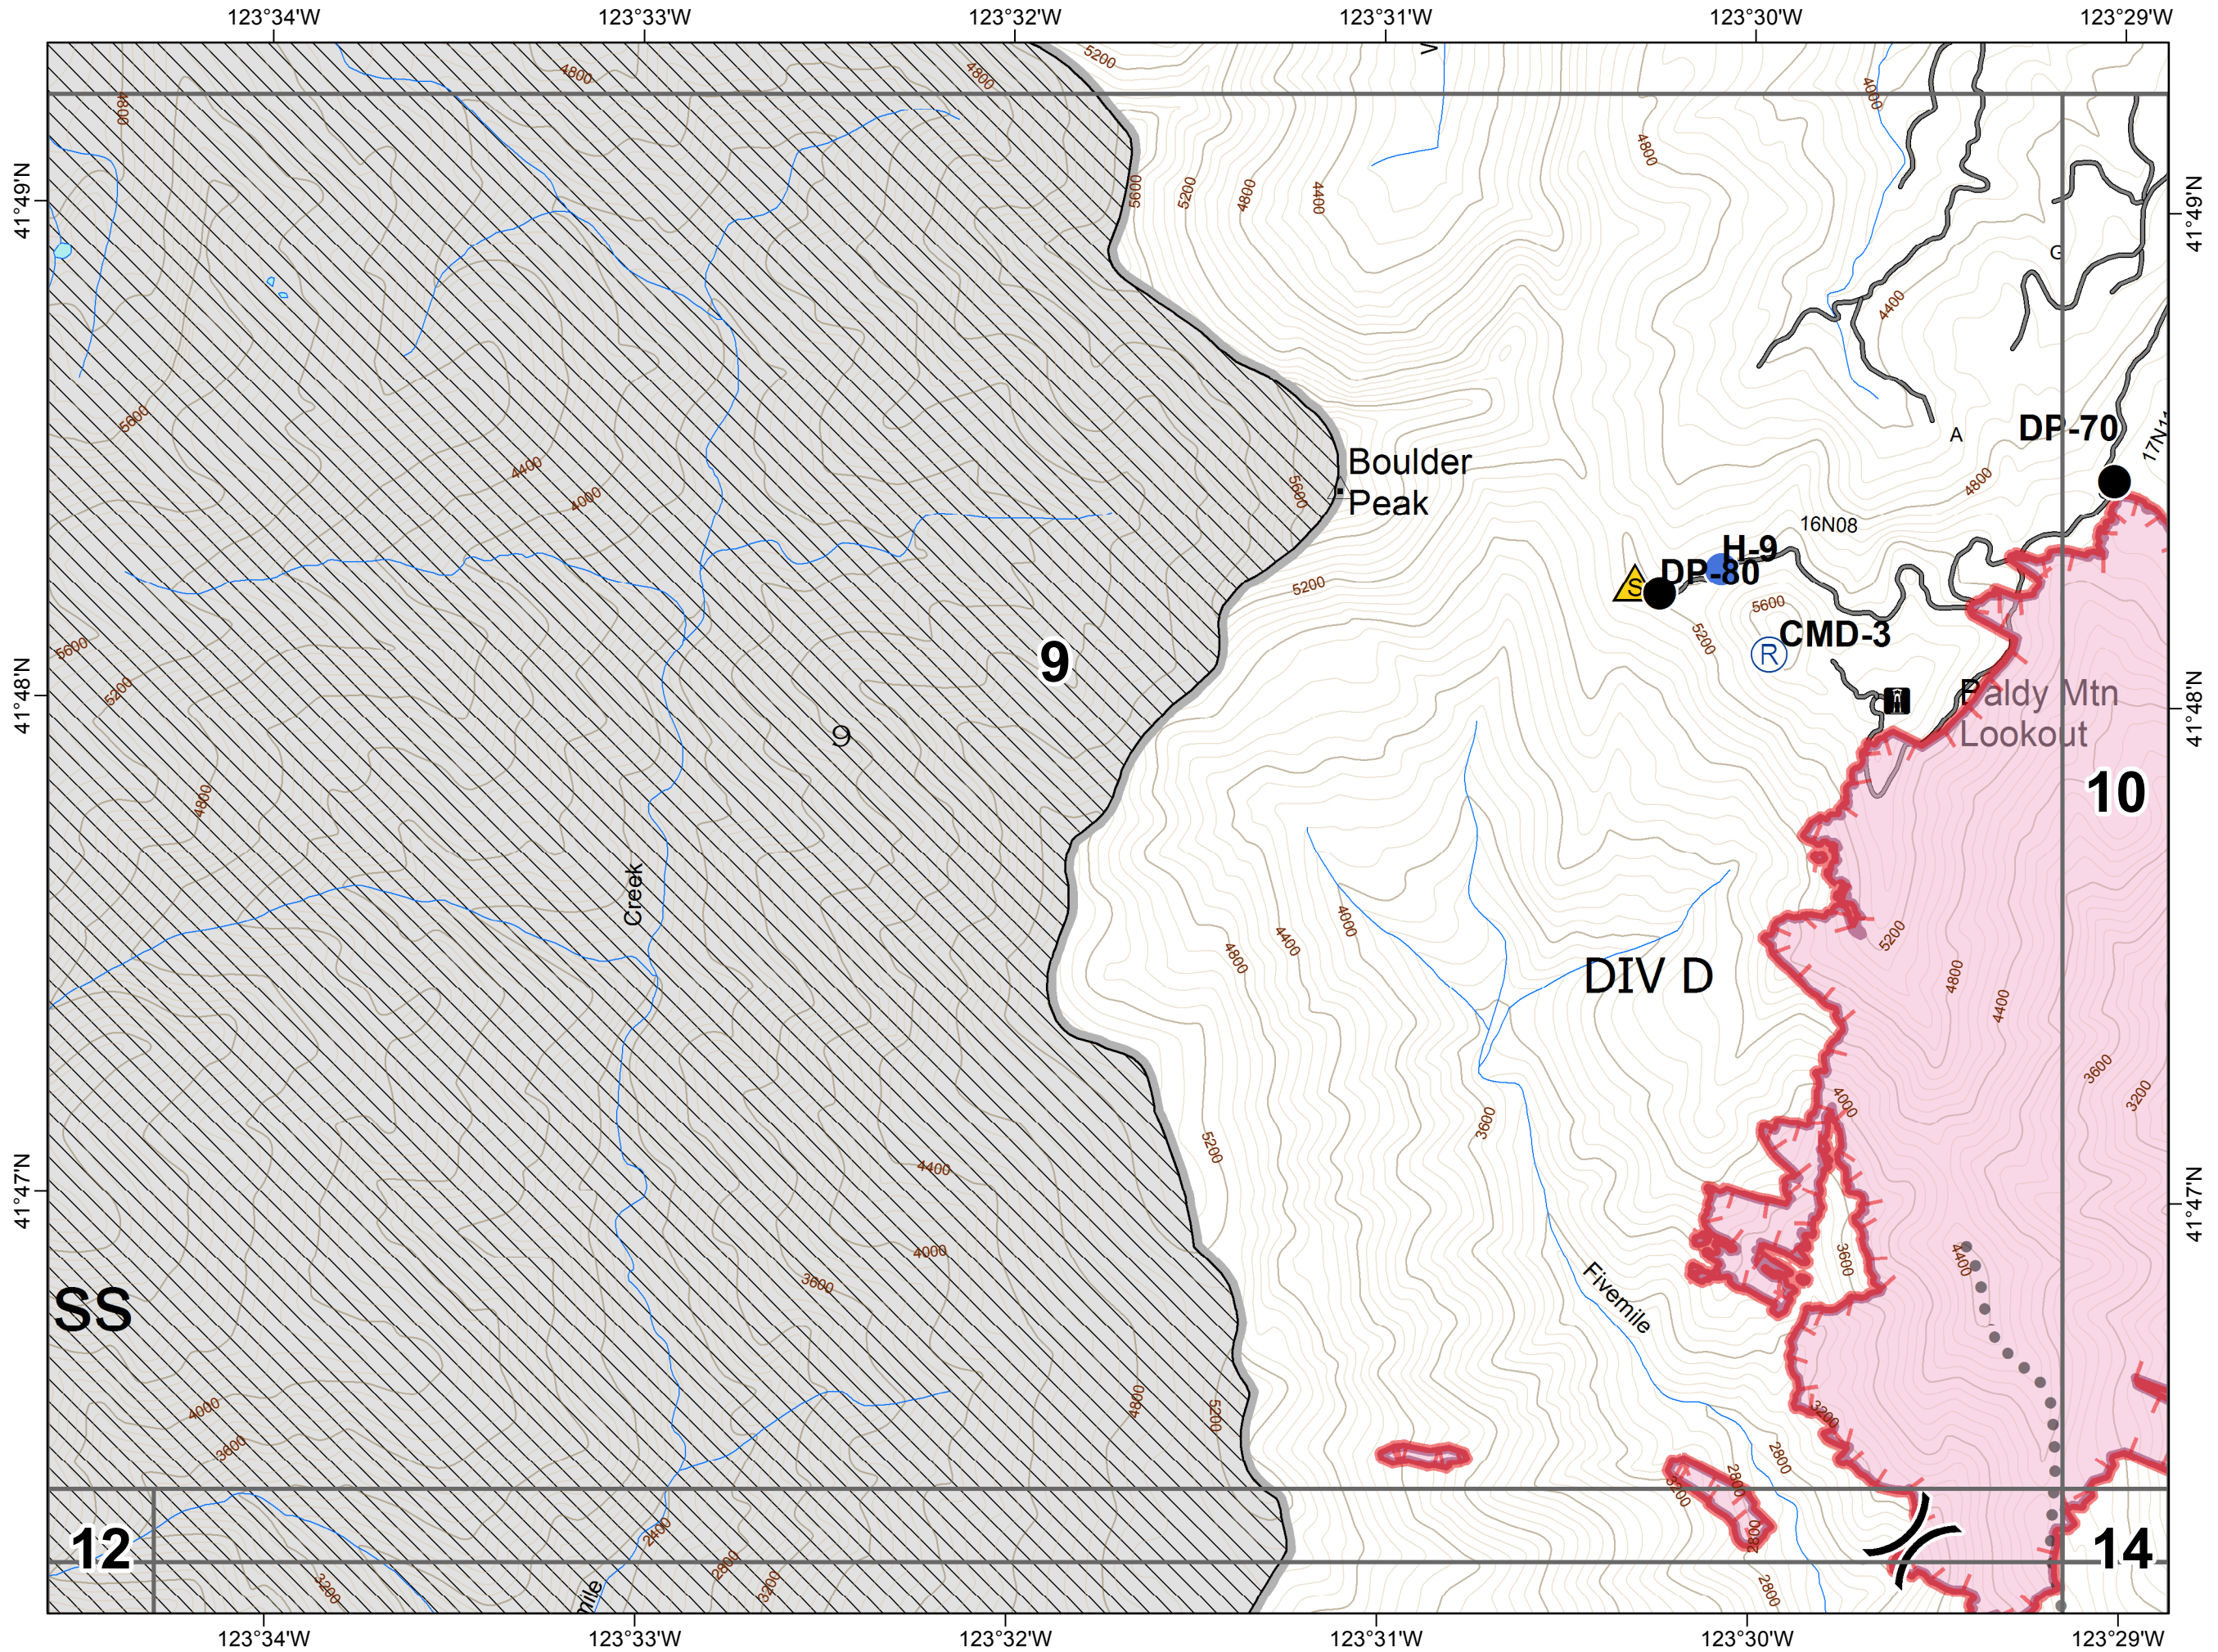

NOR CAL 1
8/17/2017 10:14:38 PM