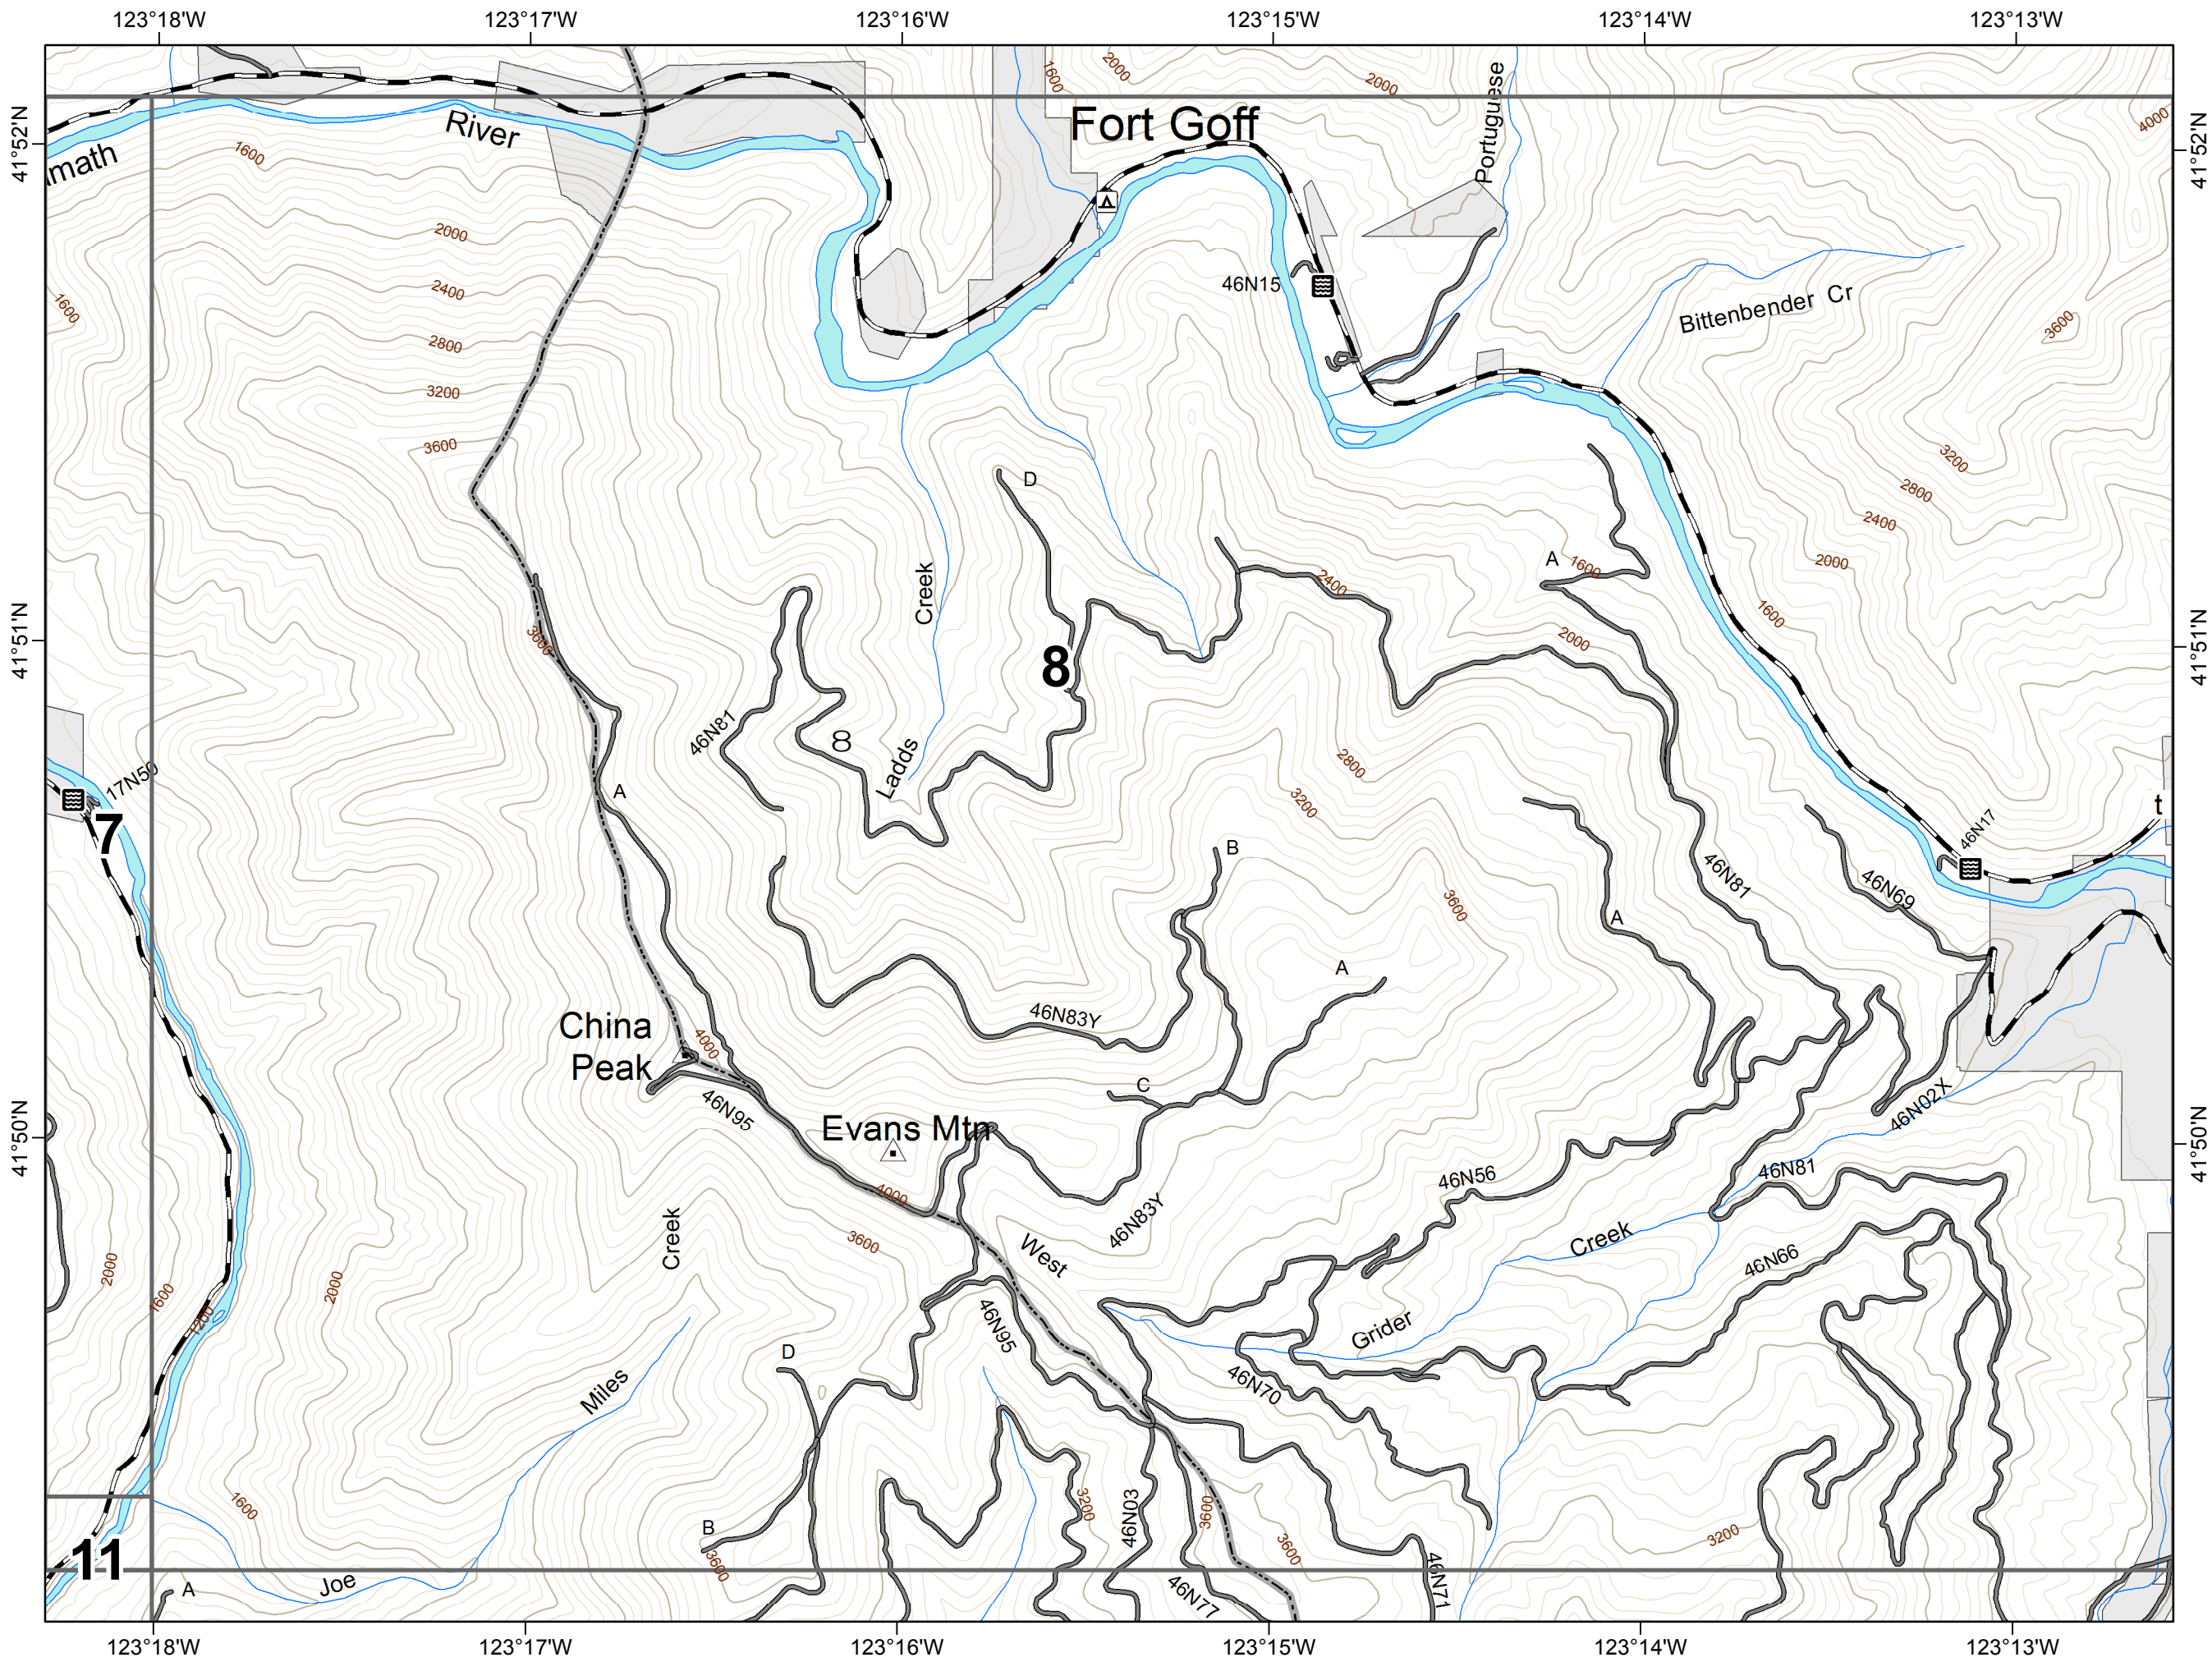

ECLIPSE COMPLEX FIRE

CA-KNF-006098

IAP MAP

AUGUST 18, 2017

DAY SHIFT

- Division
- Drop Point
- Helispot
- Repeater
- Safety Zone
- Uncontrolled Fire Edge
- Planned Secondary Line
- Fire Polygon
- Wilderness