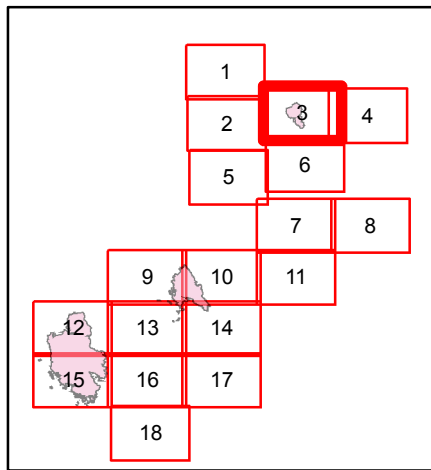

ECLIPSE COMPLEX FIRE

CA-KNF-006098

IAP MAP

AUGUST 18, 2017

DAY SHIFT

Division

Fire Location

Uncontrolled Fire Edge

R - R - Road as Completed Line

Planned Fire Line

Proposed Dozer Line

FirePolygon

Wilderness