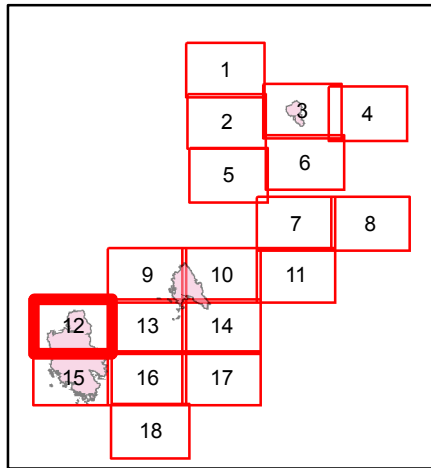

ECLIPSE COMPLEX FIRE

CA-KNF-006098

IAP MAP

AUGUST 18, 2017

DAY SHIFT

- Uncontrolled Fire Edge
- FirePolygon
- Wilderness