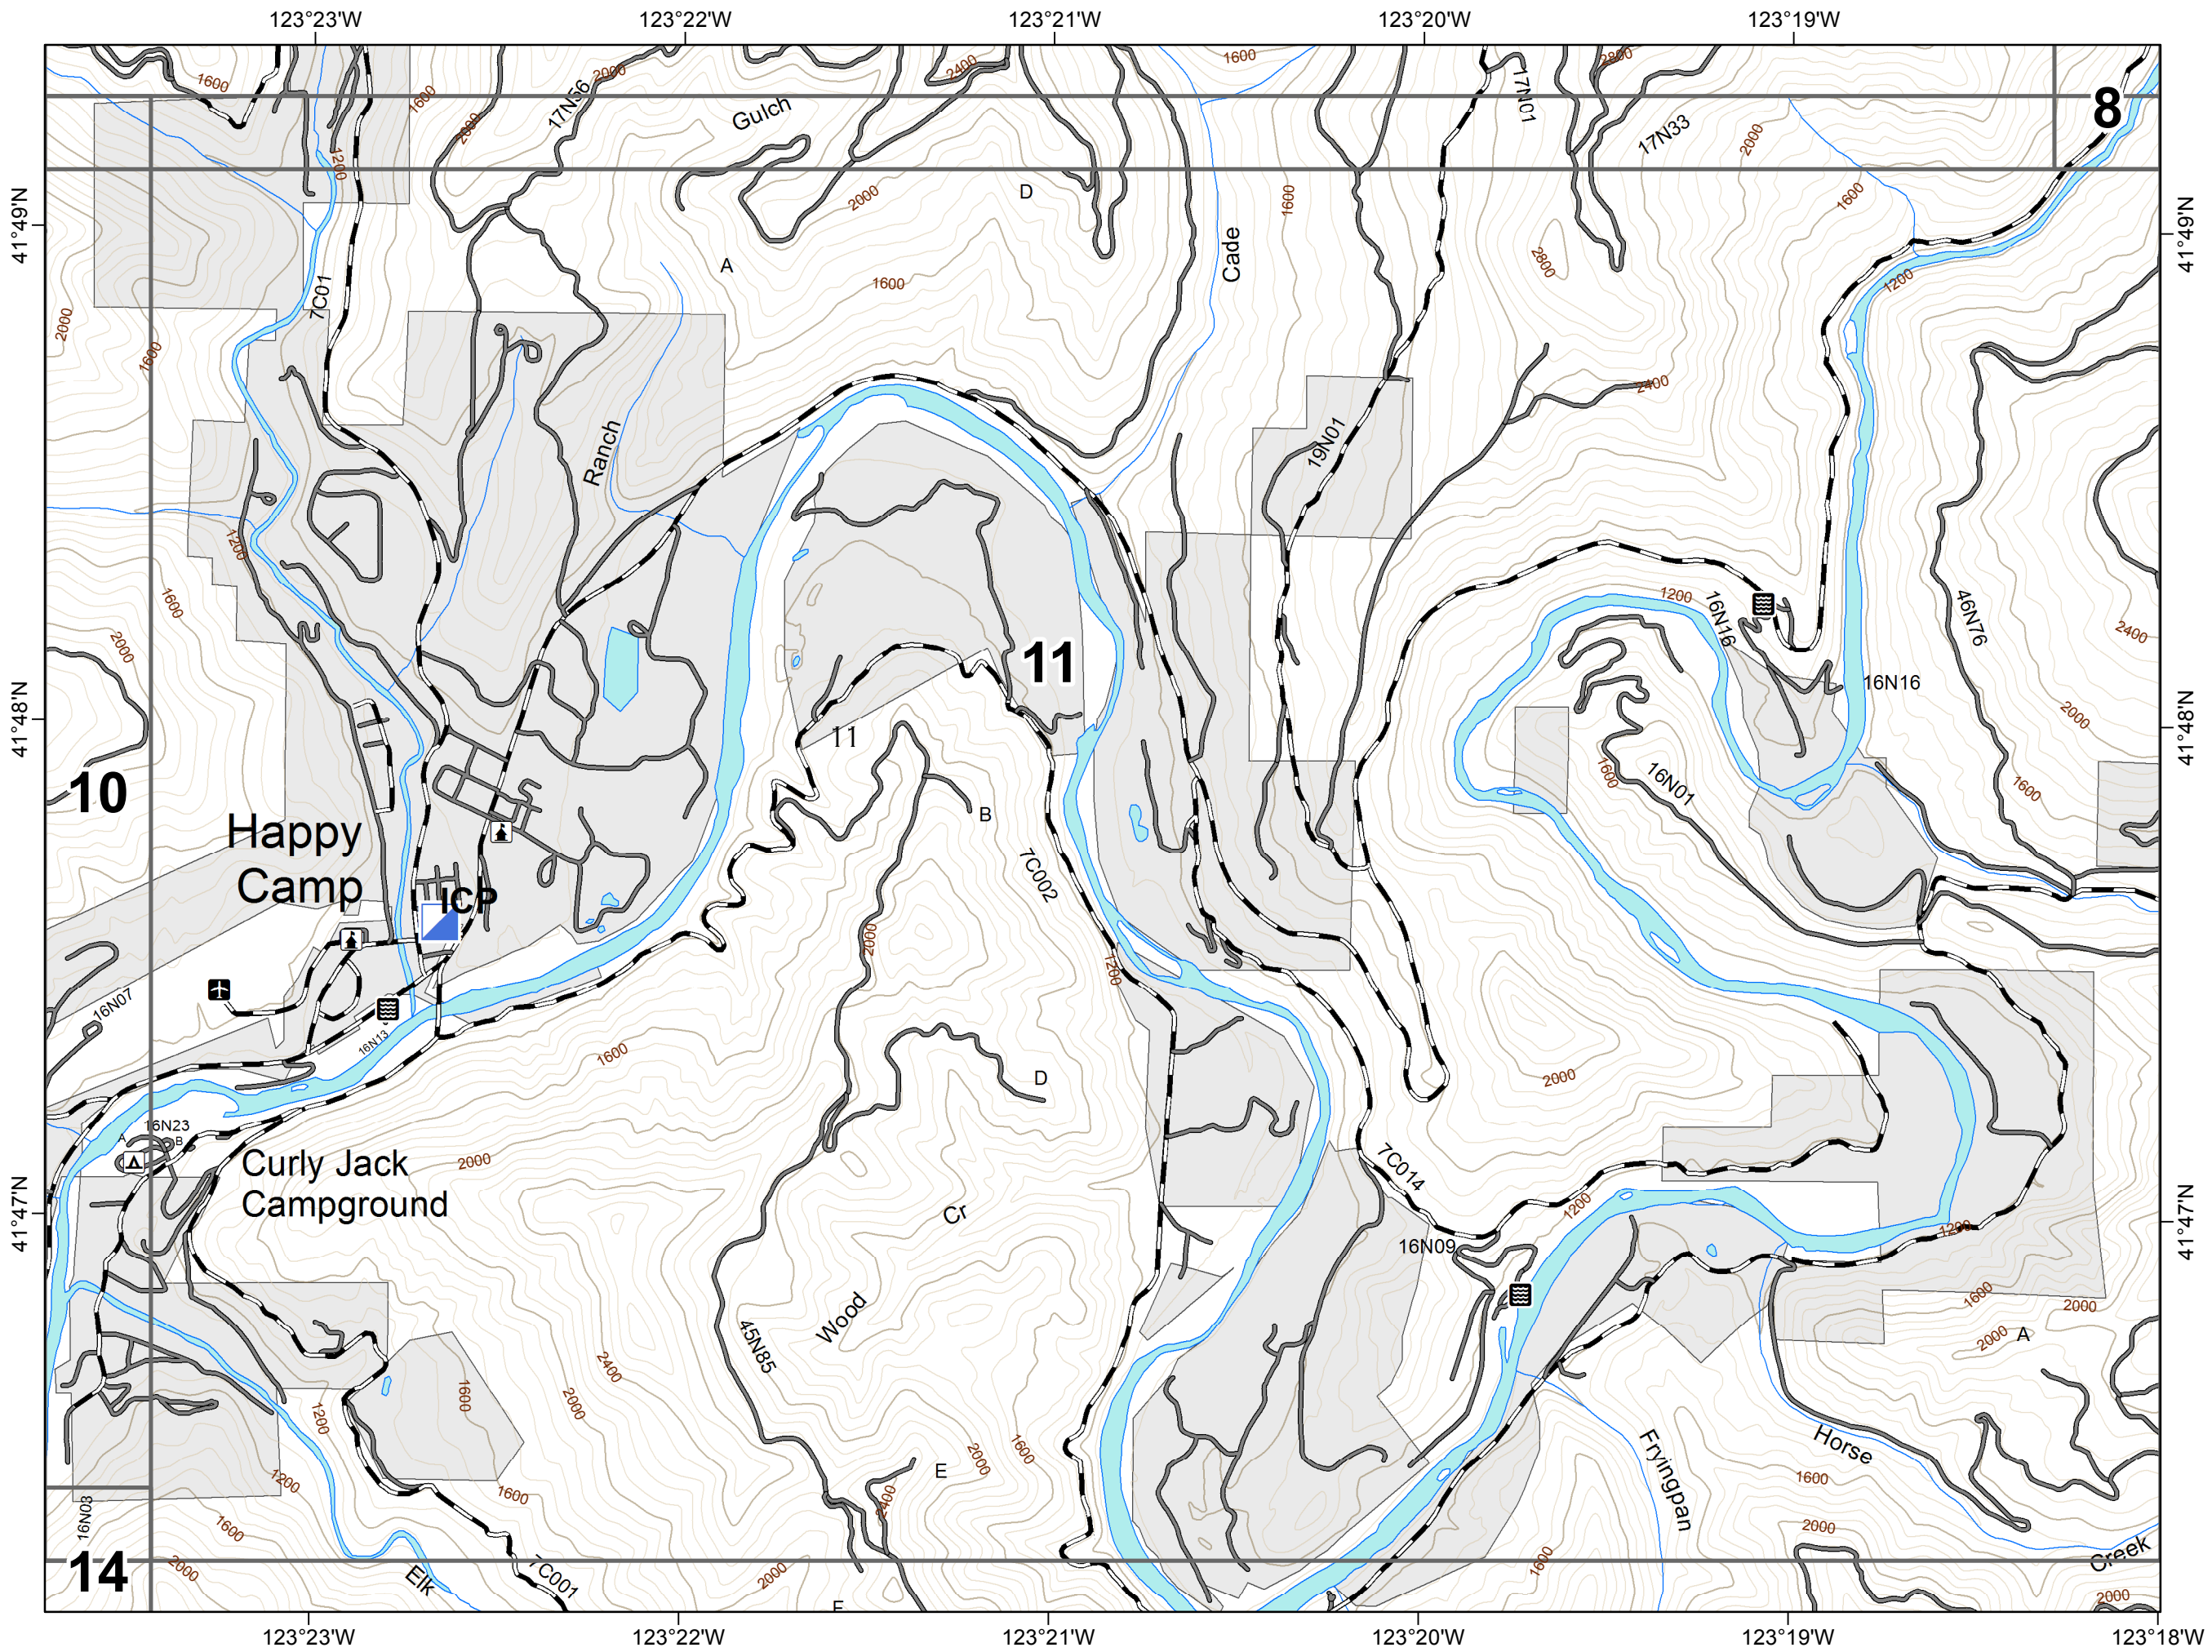

IAP MAP

AUGUST 18, 2017

DAY SHIFT

-  Incident Command Post
-  Private Land

NOR CAL 1
8/17/2017 10:14:38 PM

ECLIPSE COMPLEX FIRE

CA-KNF-006098

IAP MAP