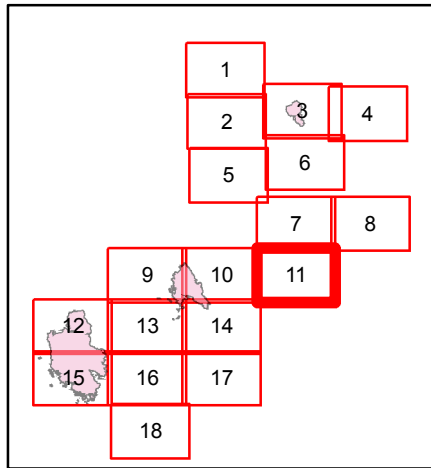

Drop Point

Water Source

Uncontrolled Fire Edge

FirePolygon

Private Land

NOR CAL 1
8/17/2017 10:14:38 PM

ECLIPSE COMPLEX FIRE

CA-KNF-006098

IAP MAP

AUGUST 18, 2017

DAY SHIFT

-  Incident Command Post
-  Private Land

NOR CAL 1
8/17/2017 10:14:38 PM

ECLIPSE COMPLEX FIRE

CA-KNF-006098

IAP MAP