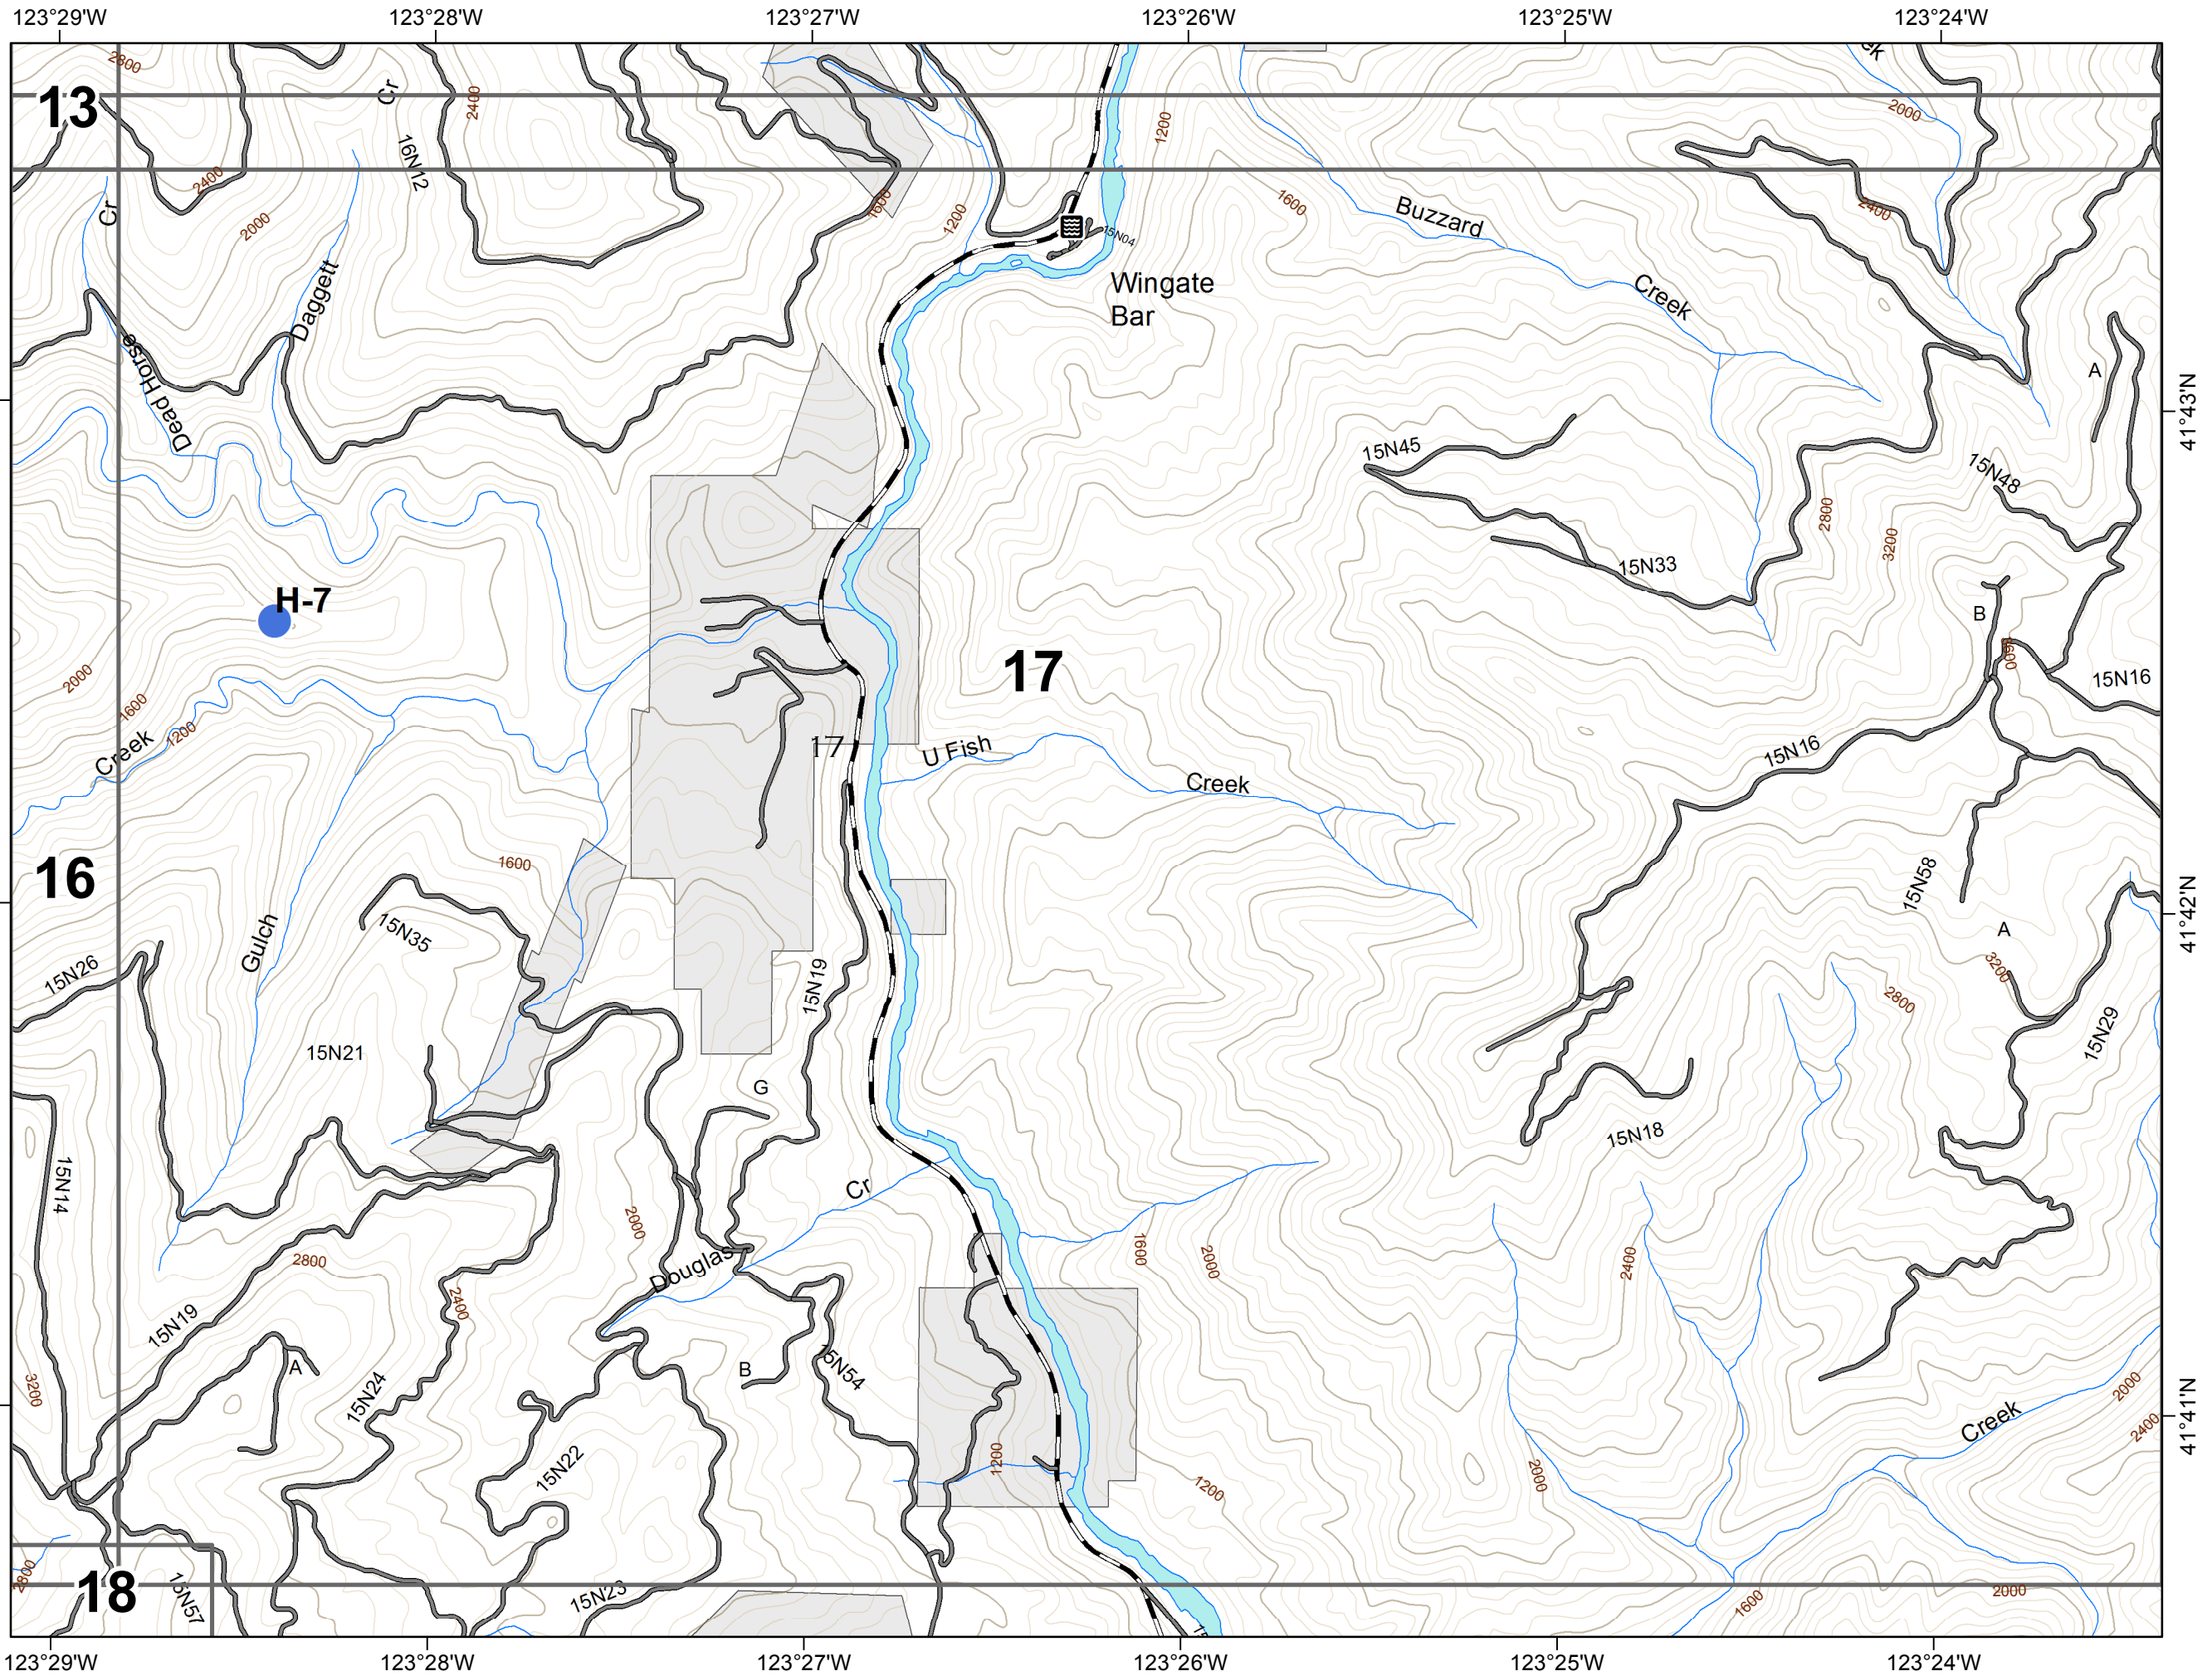

ECLIPSE COMPLEX FIRE

CA-KNF-006098

IAP MAP

AUGUST 18, 2017

DAY SHIFT