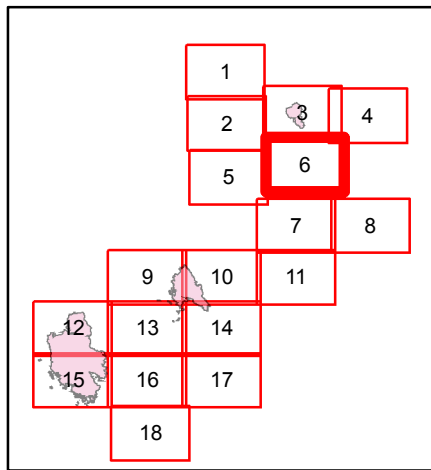

NOR CAL 1
8/17/2017 10:14:38 PM

ECLIPSE COMPLEX FIRE

CA-KNF-006098

IAP MAP

AUGUST 18, 2017

DAY SHIFT

-  Division
-  Drop Point
-  Fire Location
-  Helispot
-  Completed Dozer Line
-  R - R - Road as Completed Line
-  Planned Fire Line
-  Private Land

0 0.25 0.5 Miles

NOR CAL 1
8/17/2017 10:14:38 PM

ECLIPSE COMPLEX FIRE

CA-KNF-006098

IAP MAP

AUGUST 18, 2017

DAY SHIFT

- Drop Point
- Ⓡ Repeater
- Private Land