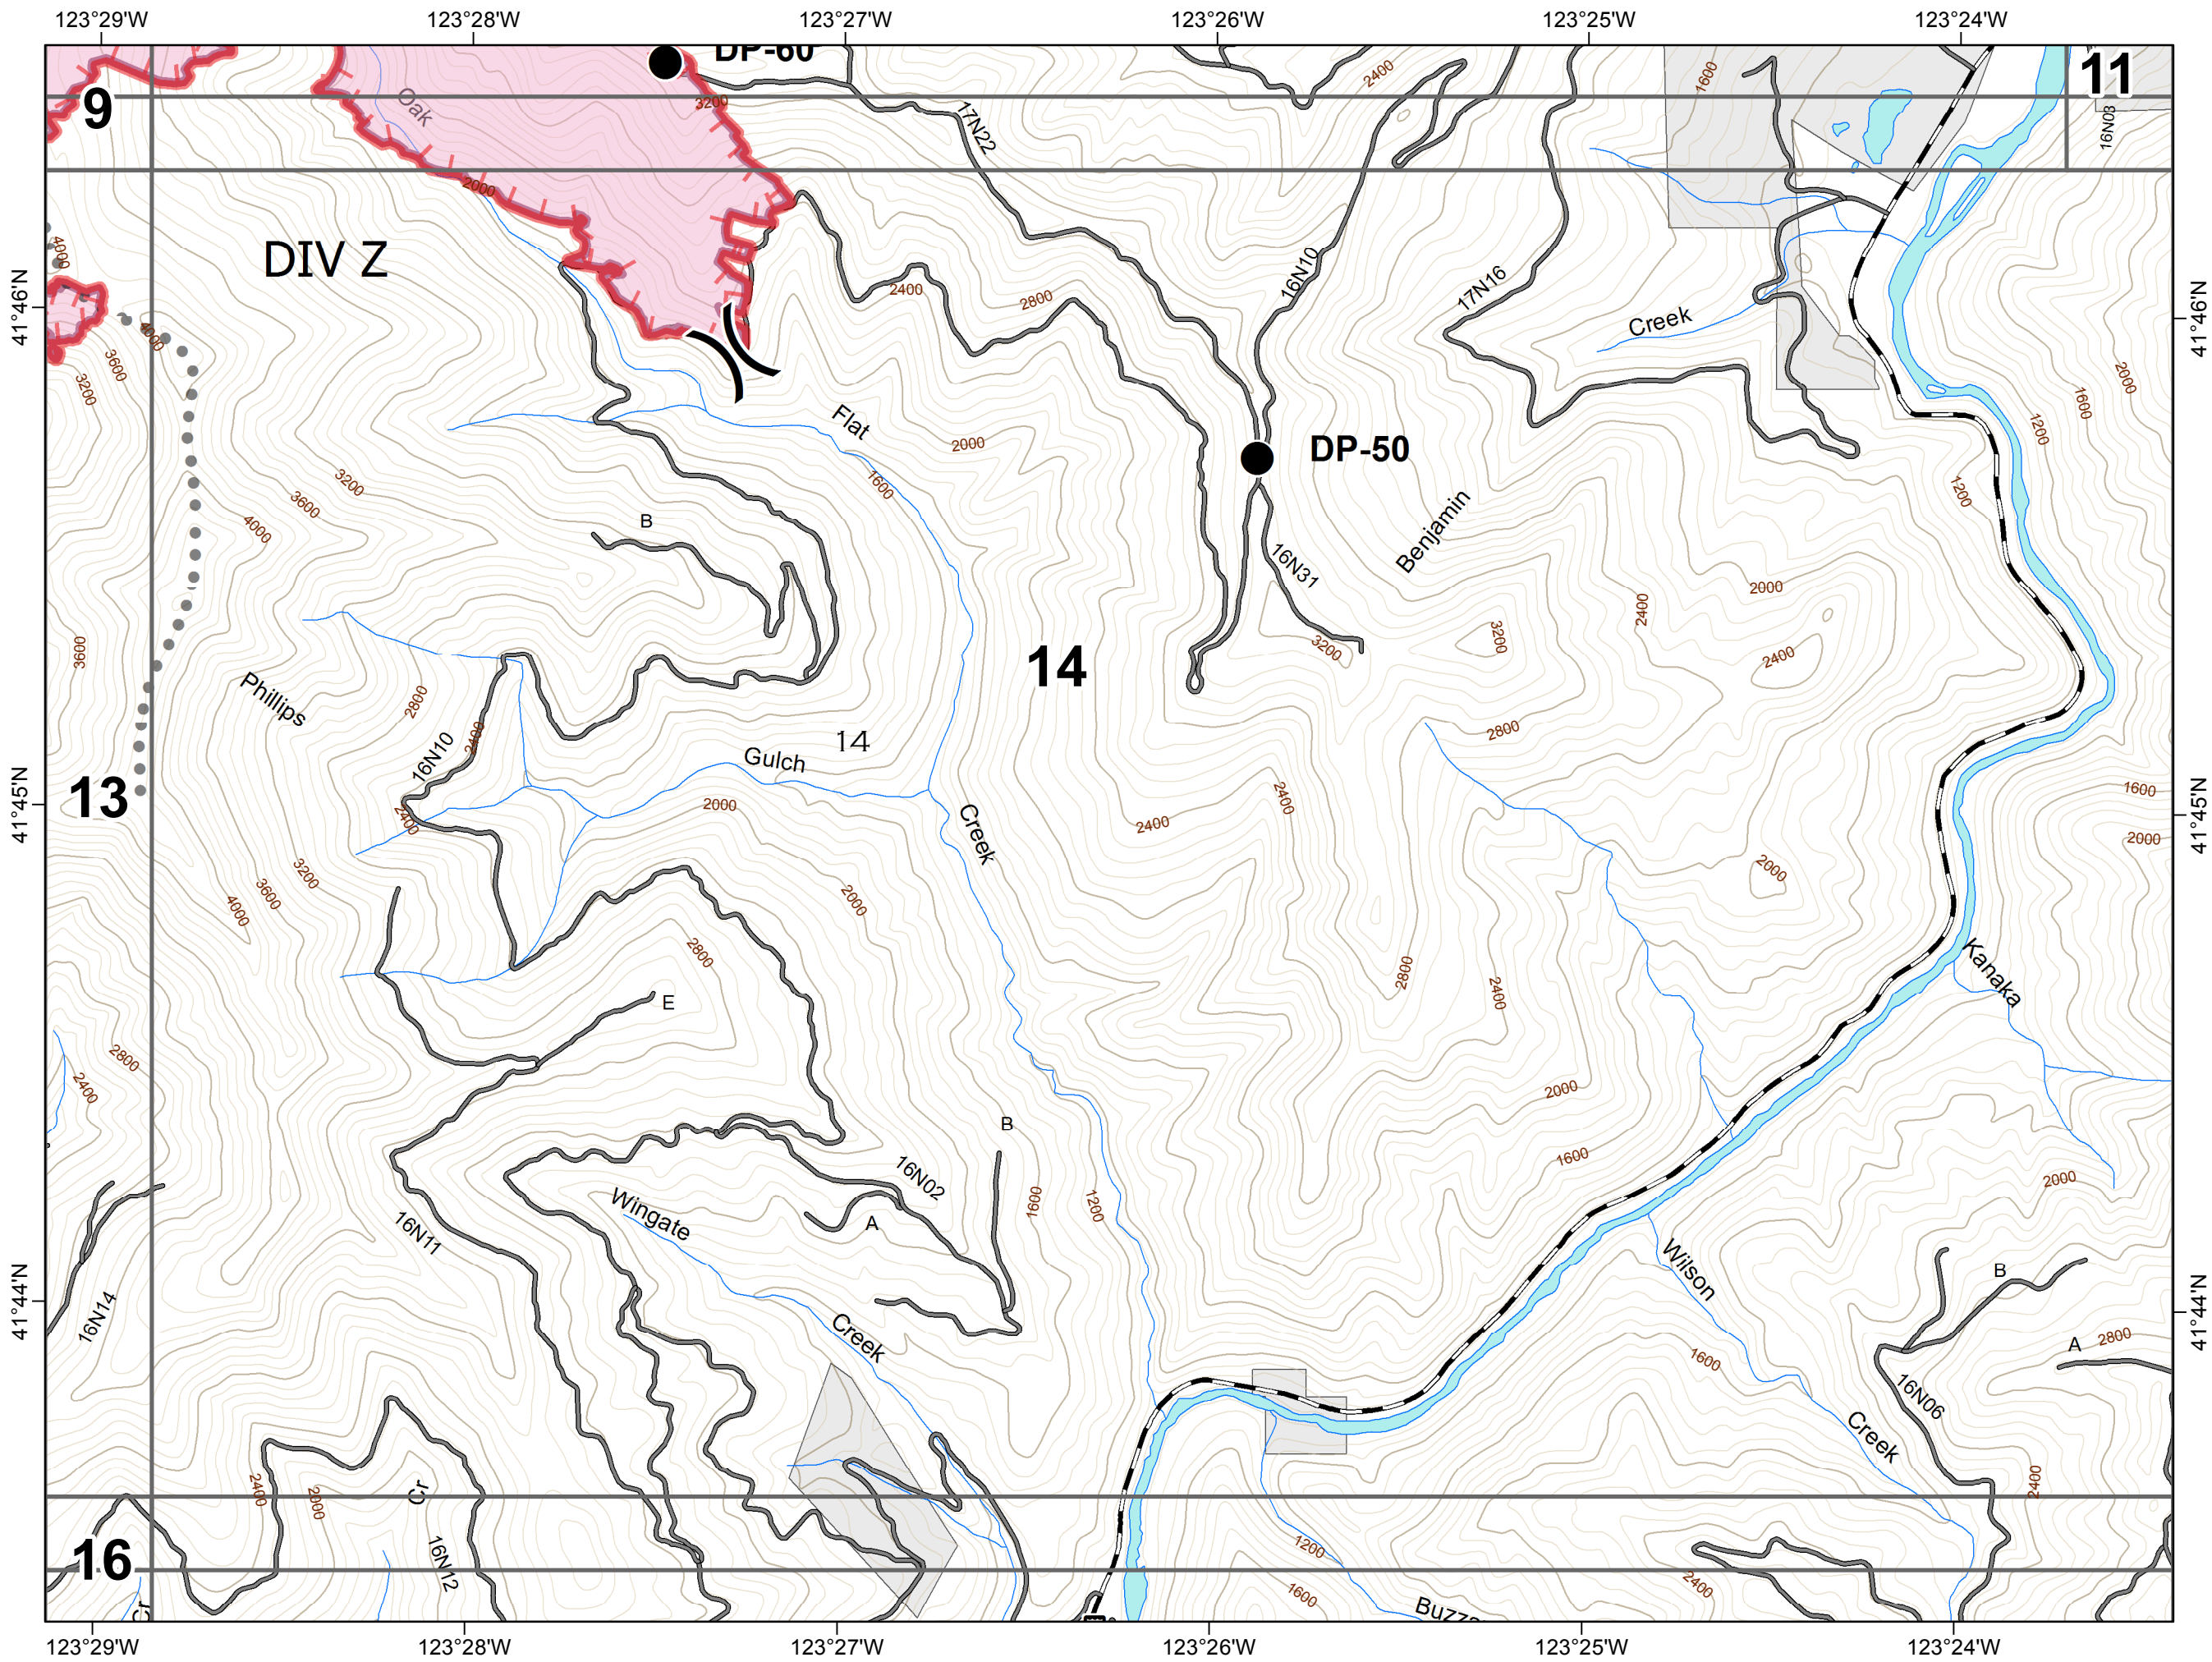

CA-KNF-006098

IAP MAP

AUGUST 18, 2017

DAY SHIFT

-  Division
-  Drop Point
-  Uncontrolled Fire Edge
-  Planned Secondary Line
-  Fire Polygon
-  Private Land

NOR CAL 1
8/17/2017 10:14:38 PM

ECLIPSE COMPLEX FIRE