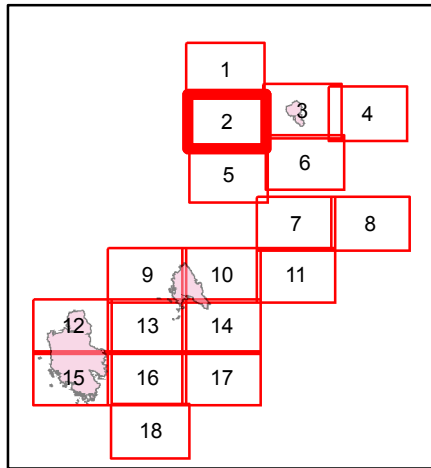

ECLIPSE COMPLEX FIRE

CA-KNF-006098

IAP MAP

AUGUST 18, 2017

DAY SHIFT

R - R - Road as Completed Line

Wilderness

NOR CAL 1
8/17/2017 10:14:38 PM

ECLIPSE COMPLEX FIRE

CA-KNF-006098

IAP MAP

AUGUST 18, 2017

DAY SHIFT

R - R - Road as Completed Line

Private Land

NOR CAL 1
8/17/2017 10:14:38 PM

ECLIPSE COMPLEX FIRE

CA-KNF-006098

IAP MAP

AUGUST 18, 2017

DAY SHIFT

Division

Fire Location

Uncontrolled Fire Edge