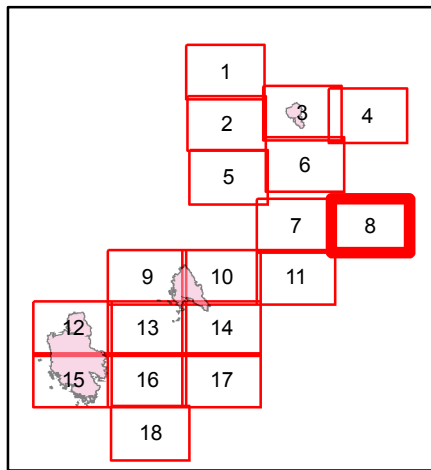

NOR CAL 1
8/17/2017 10:14:38 PM

ECLIPSE COMPLEX FIRE

CA-KNF-006098

IAP MAP

AUGUST 18, 2017

DAY SHIFT

Private Land

NOR CAL 1
8/17/2017 10:14:38 PM

ECLIPSE COMPLEX FIRE

CA-KNF-006098

IAP MAP

AUGUST 18, 2017

DAY SHIFT

- Division
- Drop Point
- Helispot
- Repeater
- Safety Zone
- Uncontrolled Fire Edge
- Planned Secondary Line
- Fire Polygon
- Wilderness