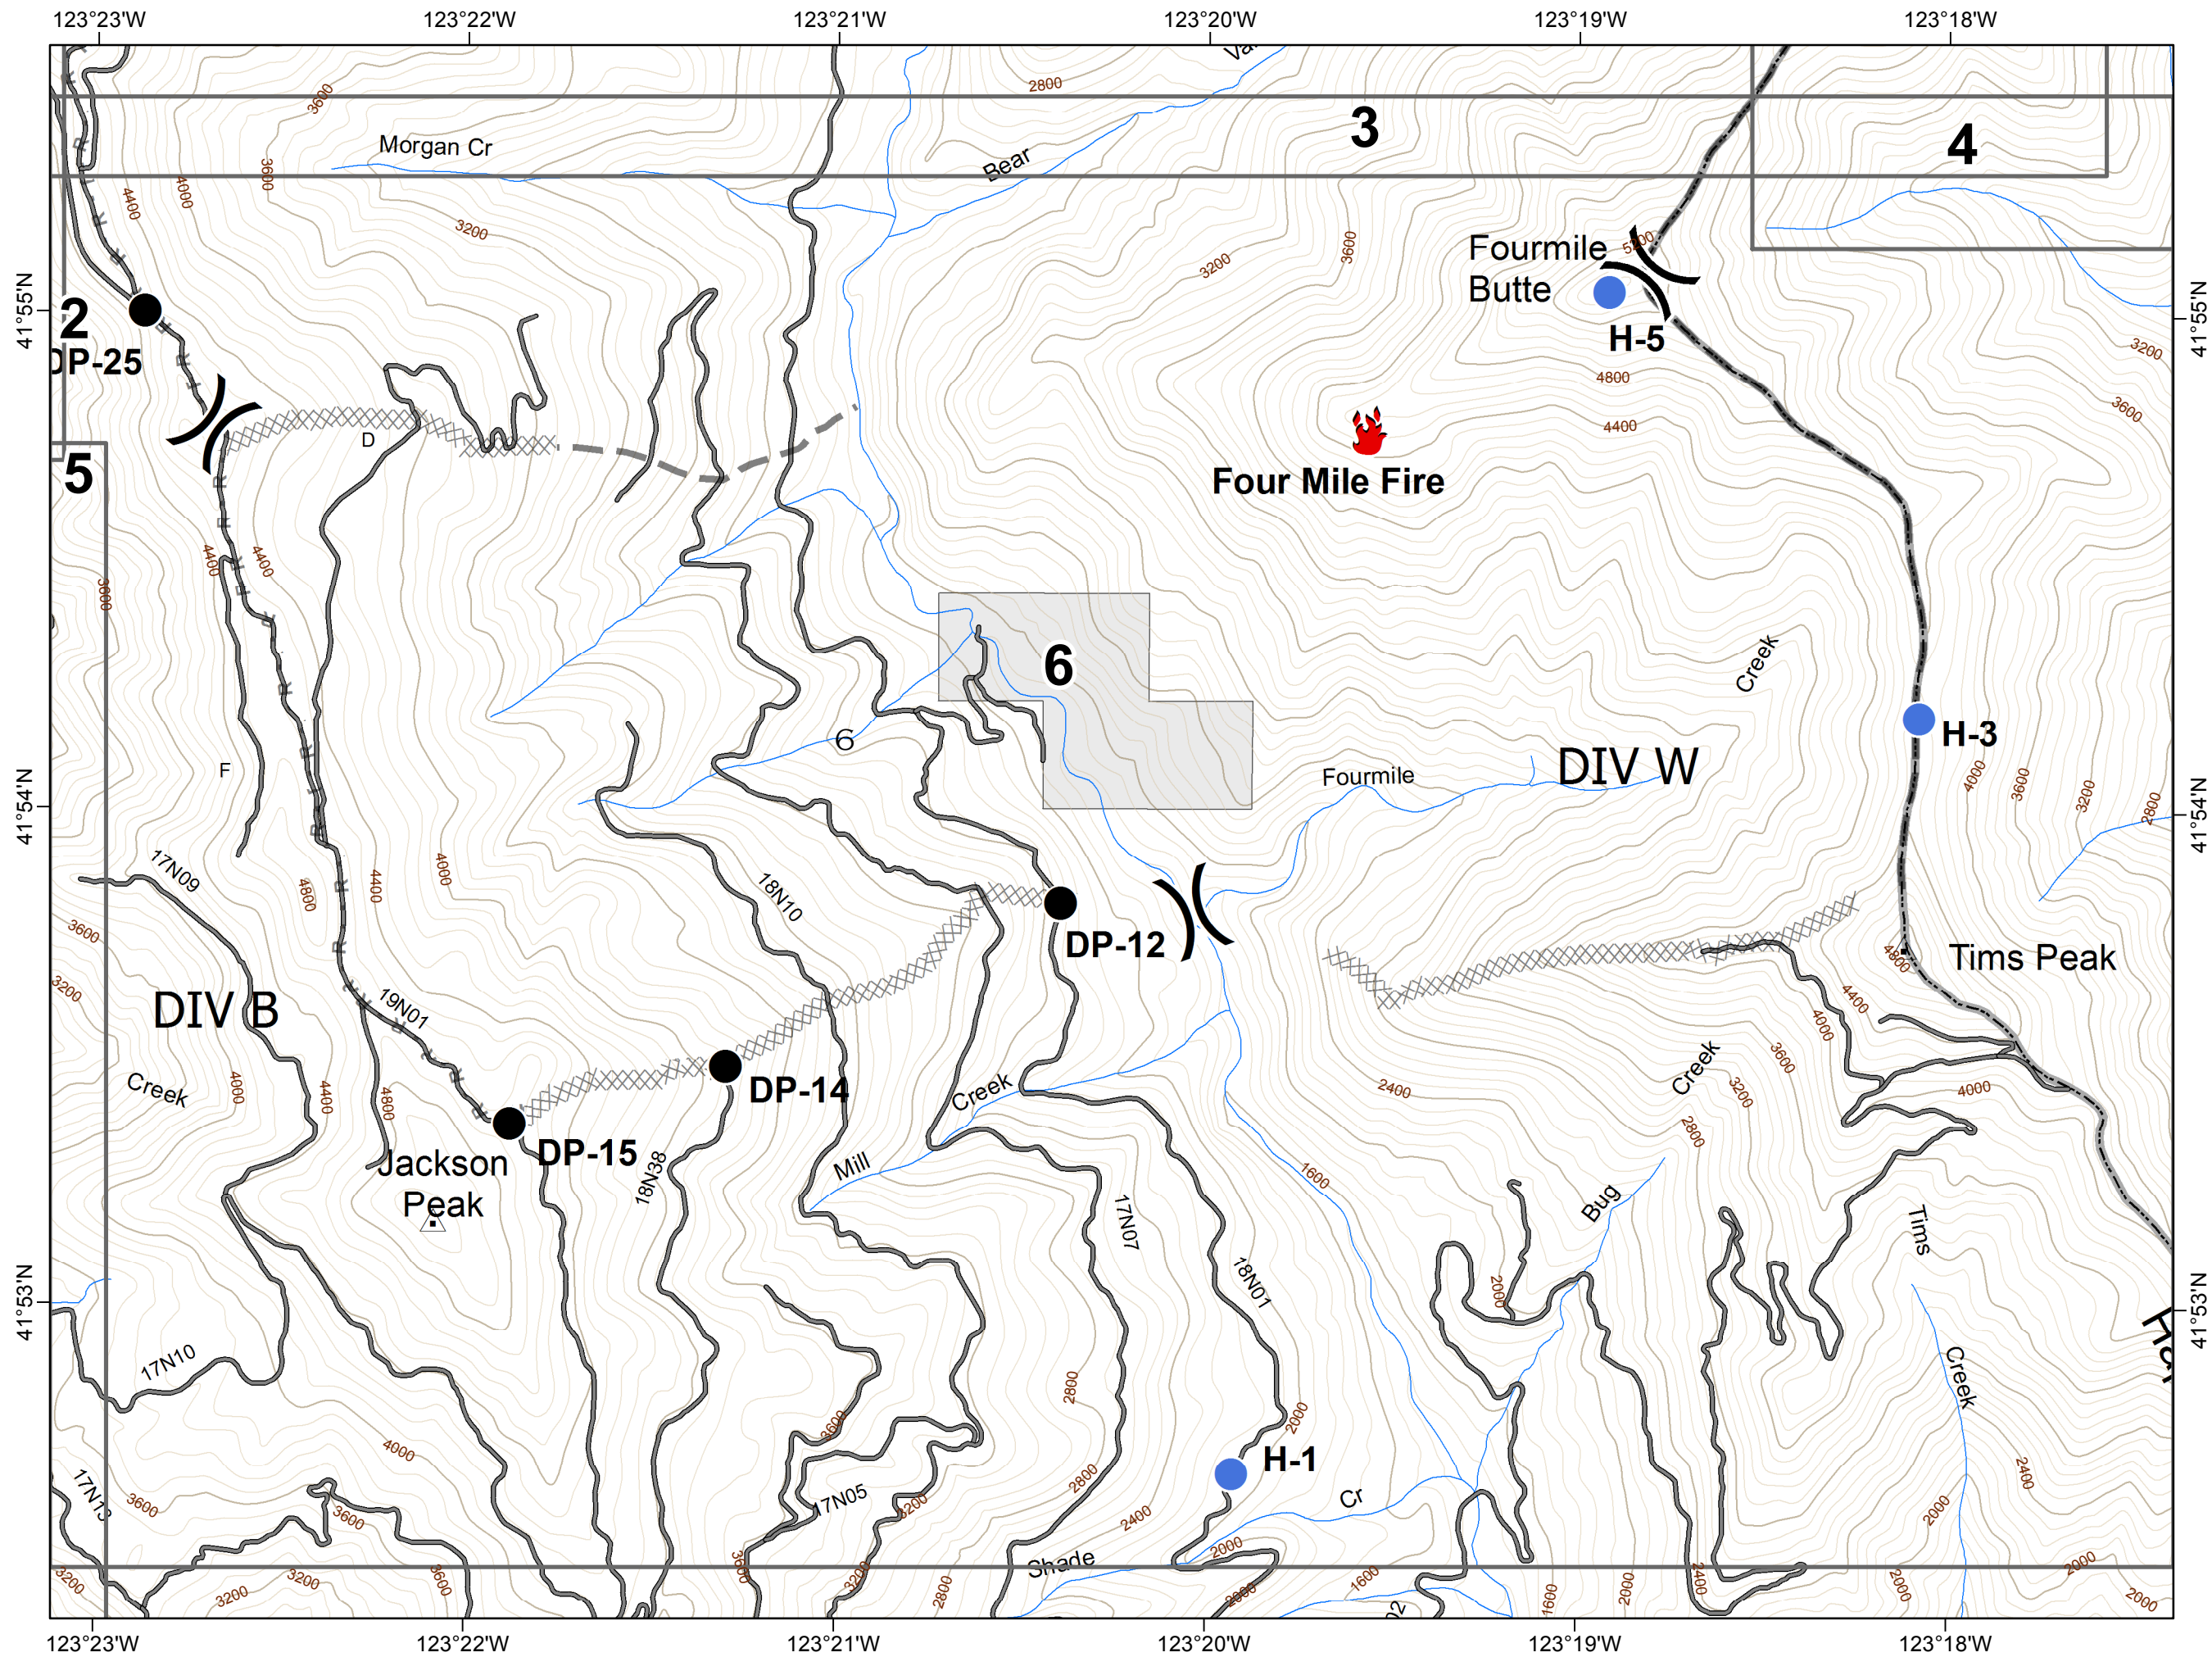

NOR CAL 1
8/17/2017 10:14:38 PM

ECLIPSE COMPLEX FIRE

CA-KNF-006098

IAP MAP

AUGUST 18, 2017

DAY SHIFT

-  Division
-  Drop Point
-  Fire Location
-  Helispot
-  Completed Dozer Line
-  R - R - Road as Completed Line
-  Planned Fire Line
-  Private Land

0 0.25 0.5 Miles

NOR CAL 1
8/17/2017 10:14:38 PM

ECLIPSE COMPLEX FIRE

CA-KNF-006098

IAP MAP

AUGUST 18, 2017

DAY SHIFT

- Drop Point
- Ⓡ Repeater
- Private Land