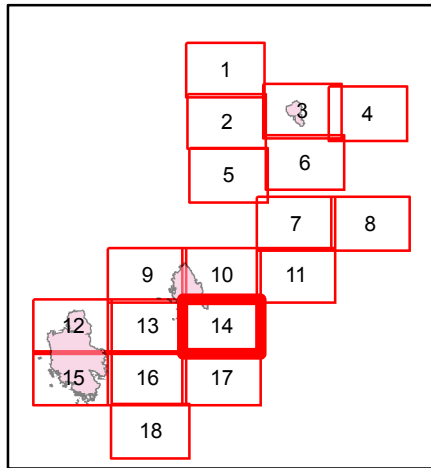

DAY SHIFT

Division

Uncontrolled Fire Edge

Planned Secondary Line

FirePolygon

Wilderness

NOR CAL 1
8/17/2017 10:14:38 PM

ECLIPSE COMPLEX FIRE

CA-KNF-006098

IAP MAP

AUGUST 18, 2017

DAY SHIFT

-  Division
-  Drop Point
-  Uncontrolled Fire Edge
-  Planned Secondary Line
-  Fire Polygon
-  Private Land

NOR CAL 1
8/17/2017 10:14:38 PM

ECLIPSE COMPLEX FIRE