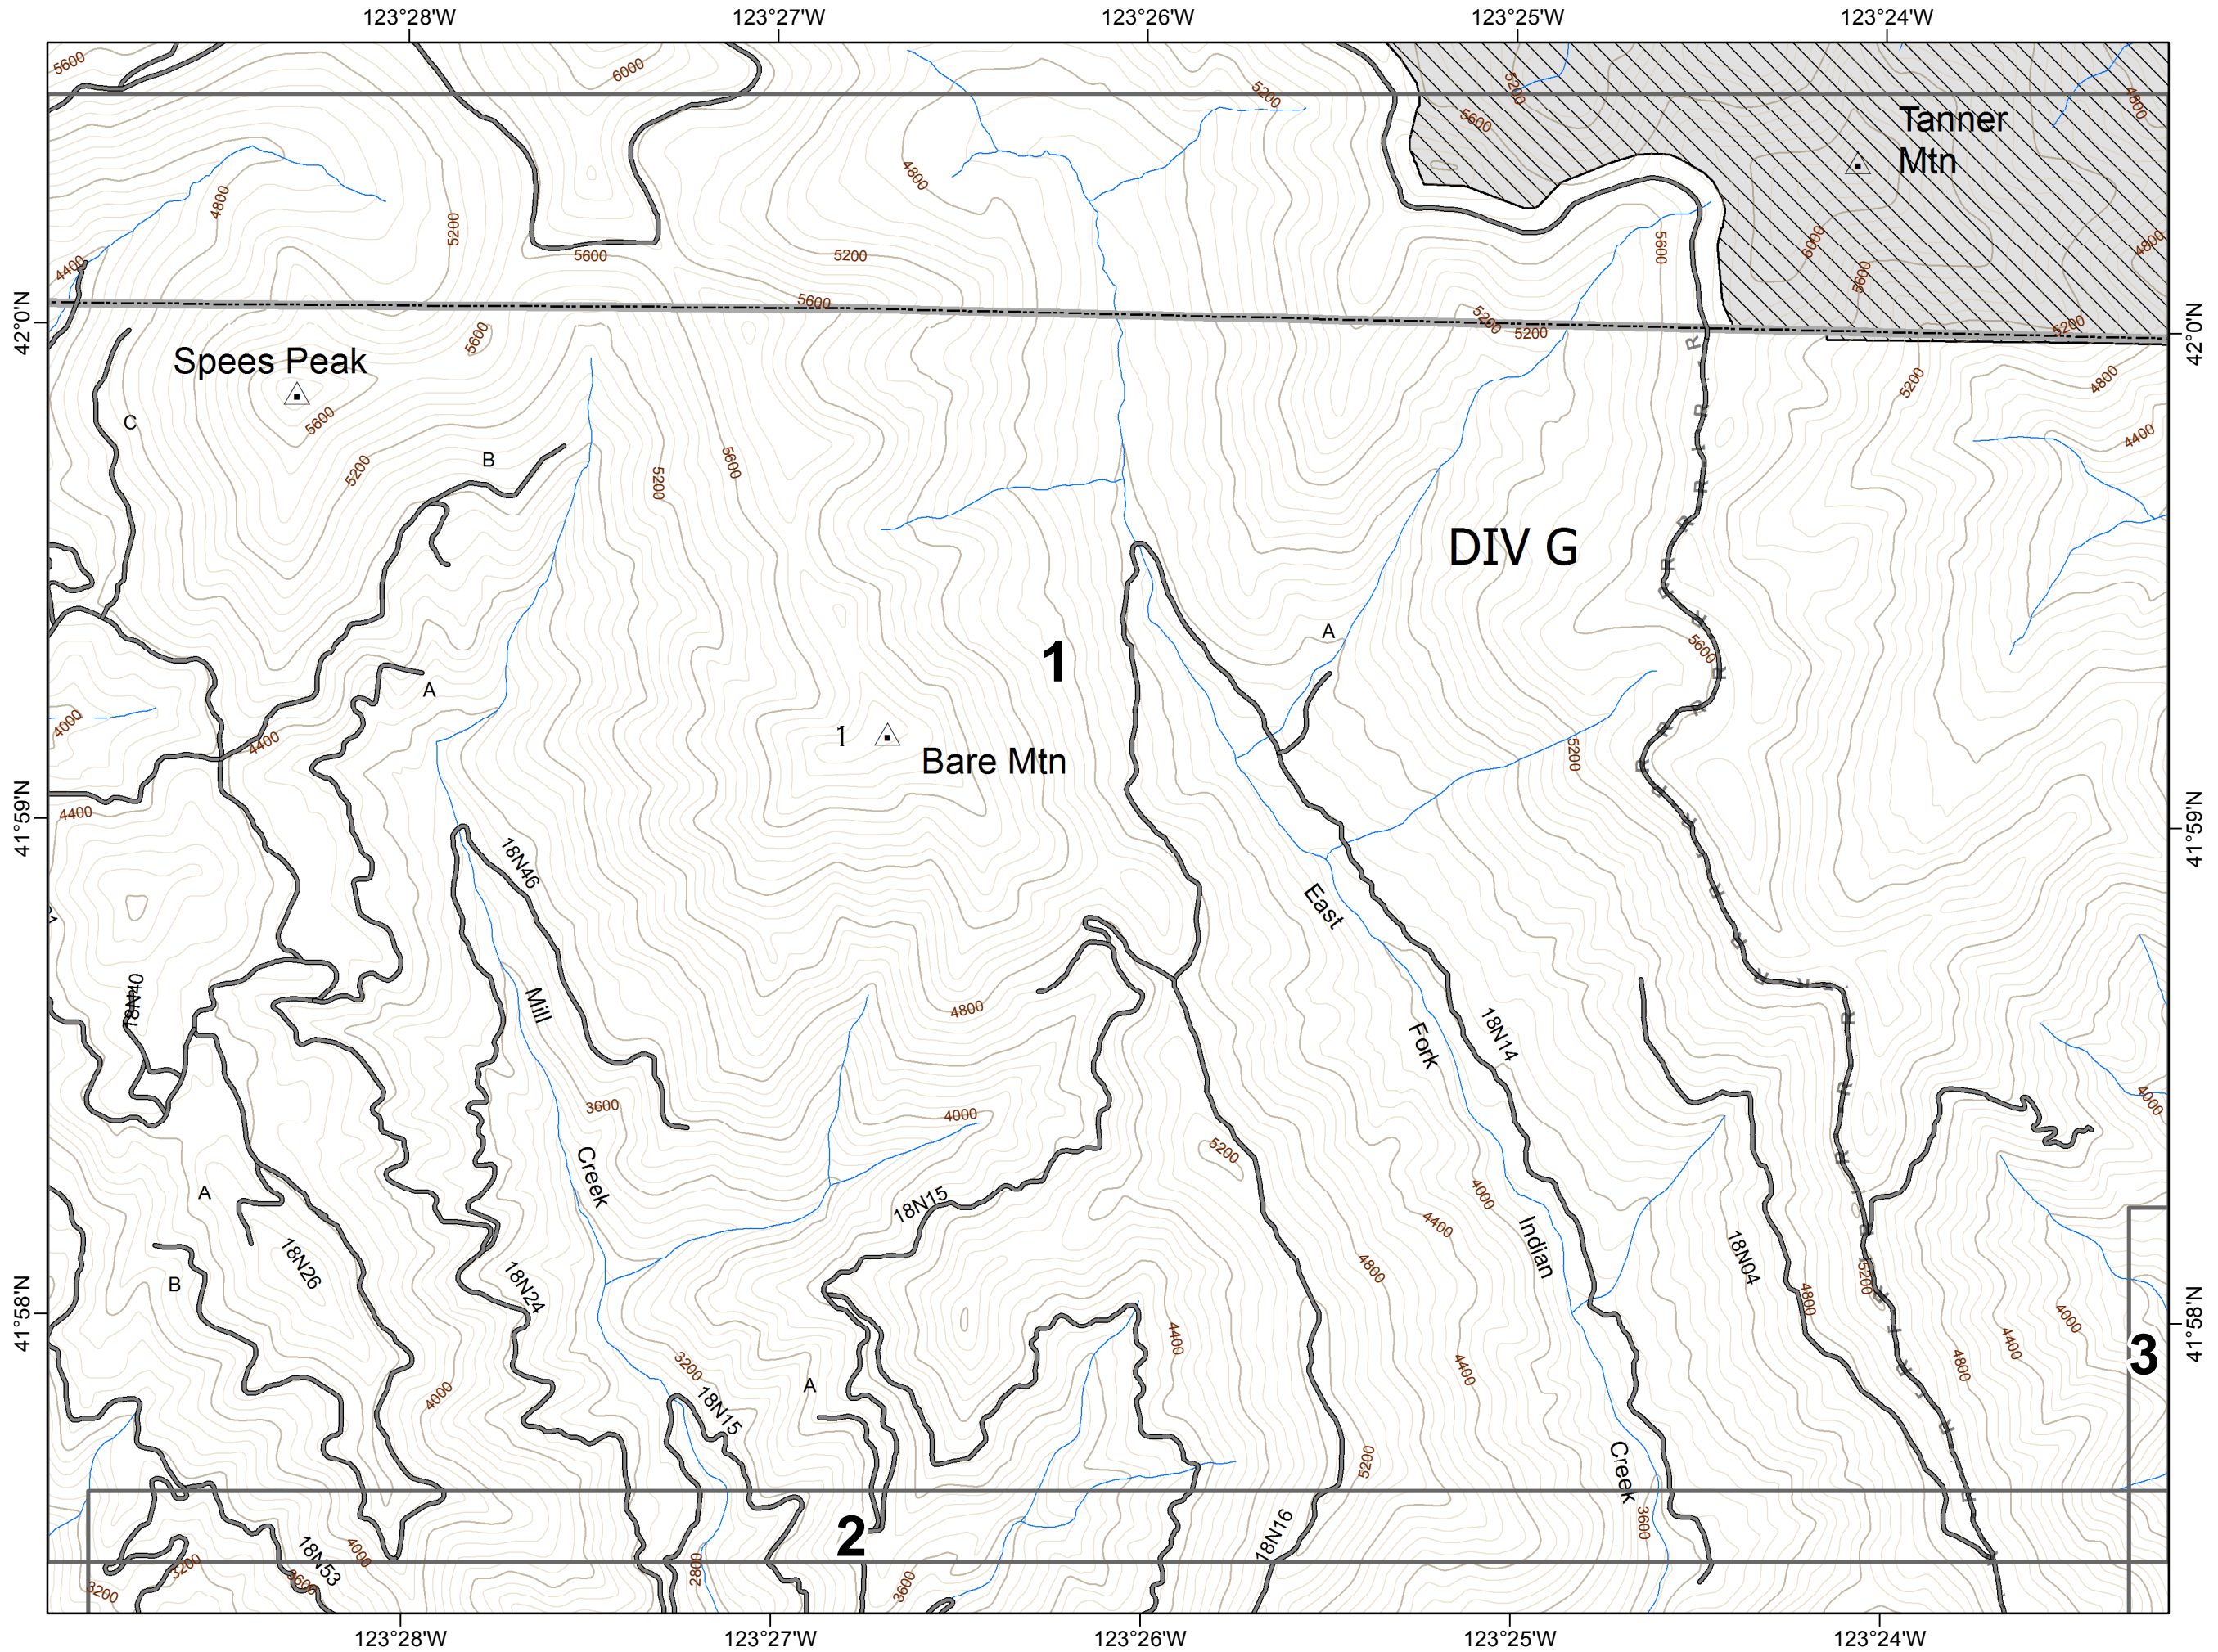

ECLIPSE COMPLEX FIRE

CA-KNF-006098

IAP MAP

AUGUST 18, 2017

DAY SHIFT

R - R - Road as Completed Line

Wilderness

NOR CAL 1
8/17/2017 10:14:38 PM