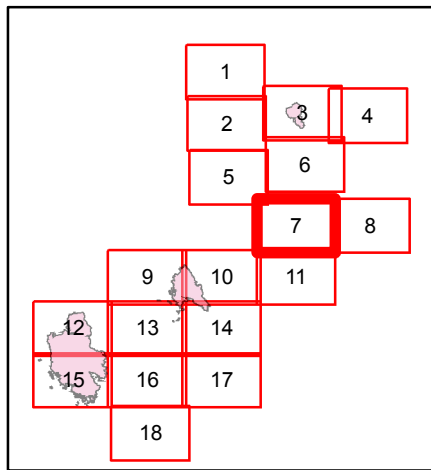

NOR CAL 1
8/17/2017 10:14:38 PM

ECLIPSE COMPLEX FIRE

CA-KNF-006098

IAP MAP

AUGUST 18, 2017

DAY SHIFT

-  Division
-  Drop Point
-  Fire Location
-  Helispot
-  Completed Dozer Line
-  R - R - Road as Completed Line
-  Planned Fire Line
-  Private Land

0 0.25 0.5 Miles

NOR CAL 1
8/17/2017 10:14:38 PM

ECLIPSE COMPLEX FIRE

CA-KNF-006098

IAP MAP

AUGUST 18, 2017

DAY SHIFT

- Drop Point
- Ⓡ Repeater
- Private Land

ECLIPSE COMPLEX FIRE

CA-KNF-006098

IAP MAP

AUGUST 18, 2017

DAY SHIFT

- Division
- Drop Point
- Helispot
- Repeater
- Safety Zone
- Uncontrolled Fire Edge
- Planned Secondary Line
- Fire Polygon
- Wilderness