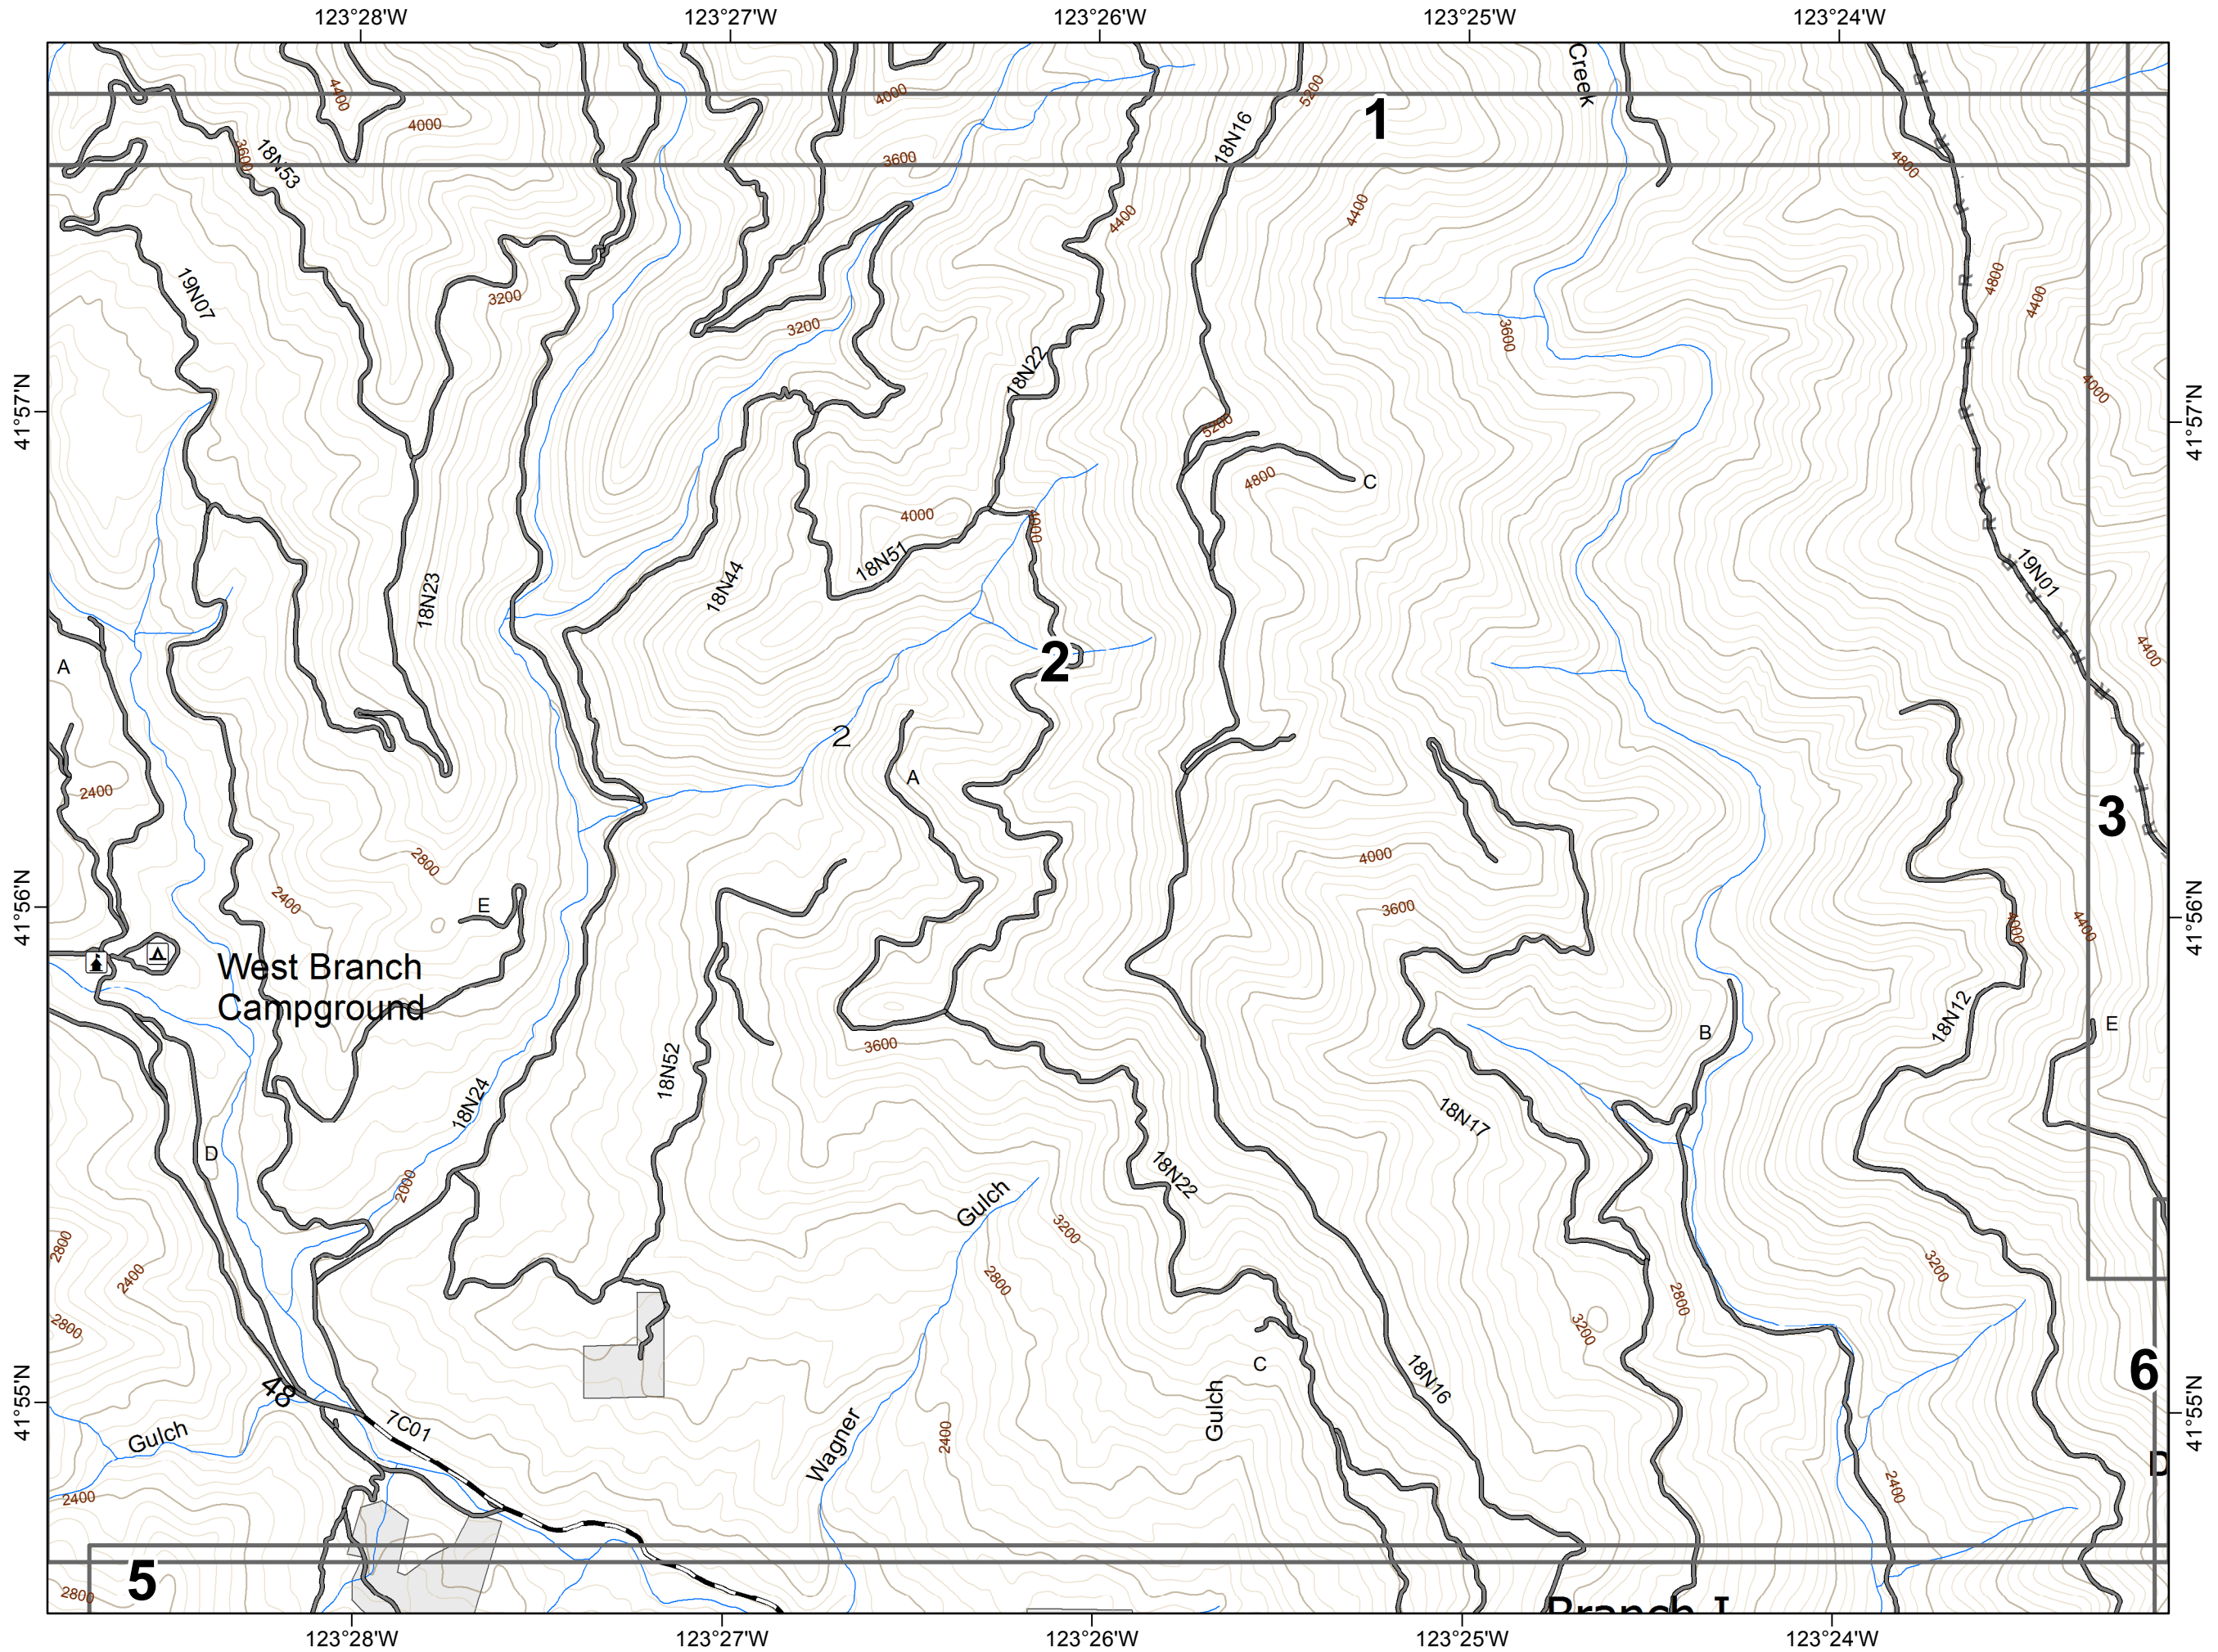

NOR CAL 1
8/17/2017 10:14:38 PM