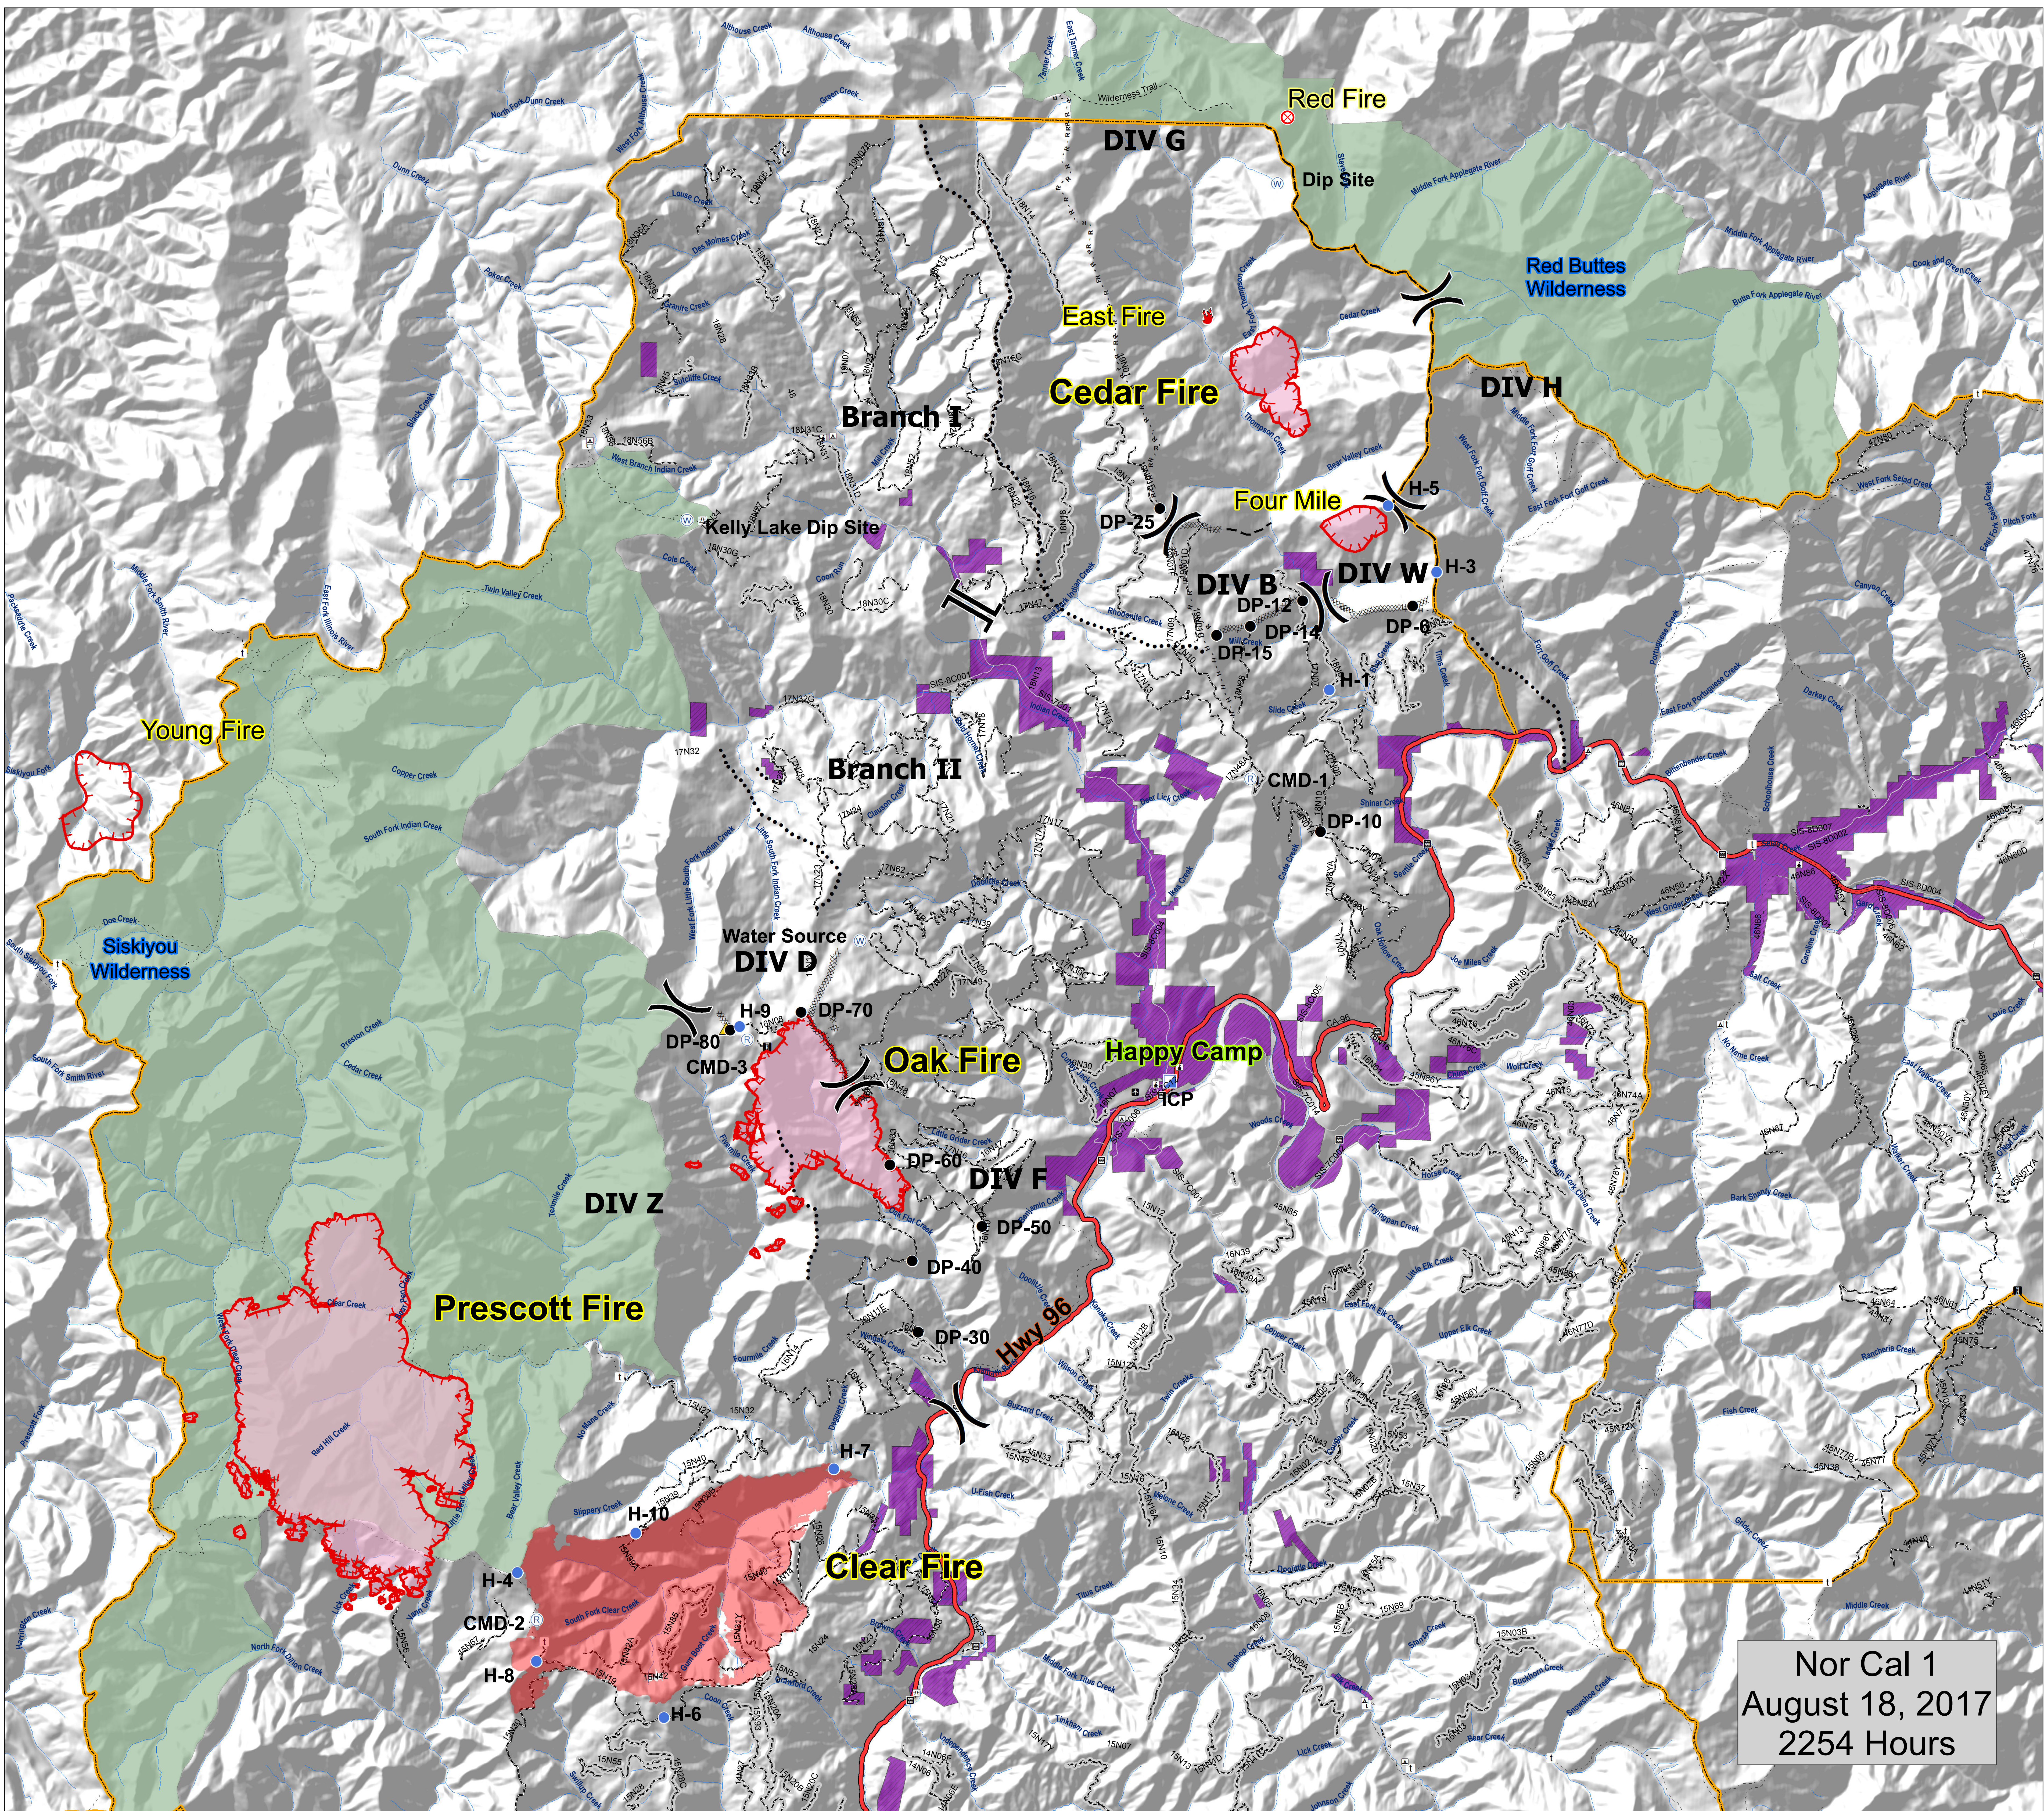

Eclipse Complex CA-KNF-6098 Aug. 19, 2017 Briefing Map Day Shift

- Fire Polygon
- Uncontrolled Fire Edge
- Completed Dozer Line
- Hand Line
- Road as Completed Line
- Planned Fire Line
- Planned Secondary Line
-) Division
- | Branch
- Drop Point
- Fire Location
- Helispot
- Incident Command Post
- Repeater
- Safety Zone
- Water Source
- Ranger District Boundary
- Private Land
- Wilderness

Nor Cal 1
August 18, 2017
2254 Hours