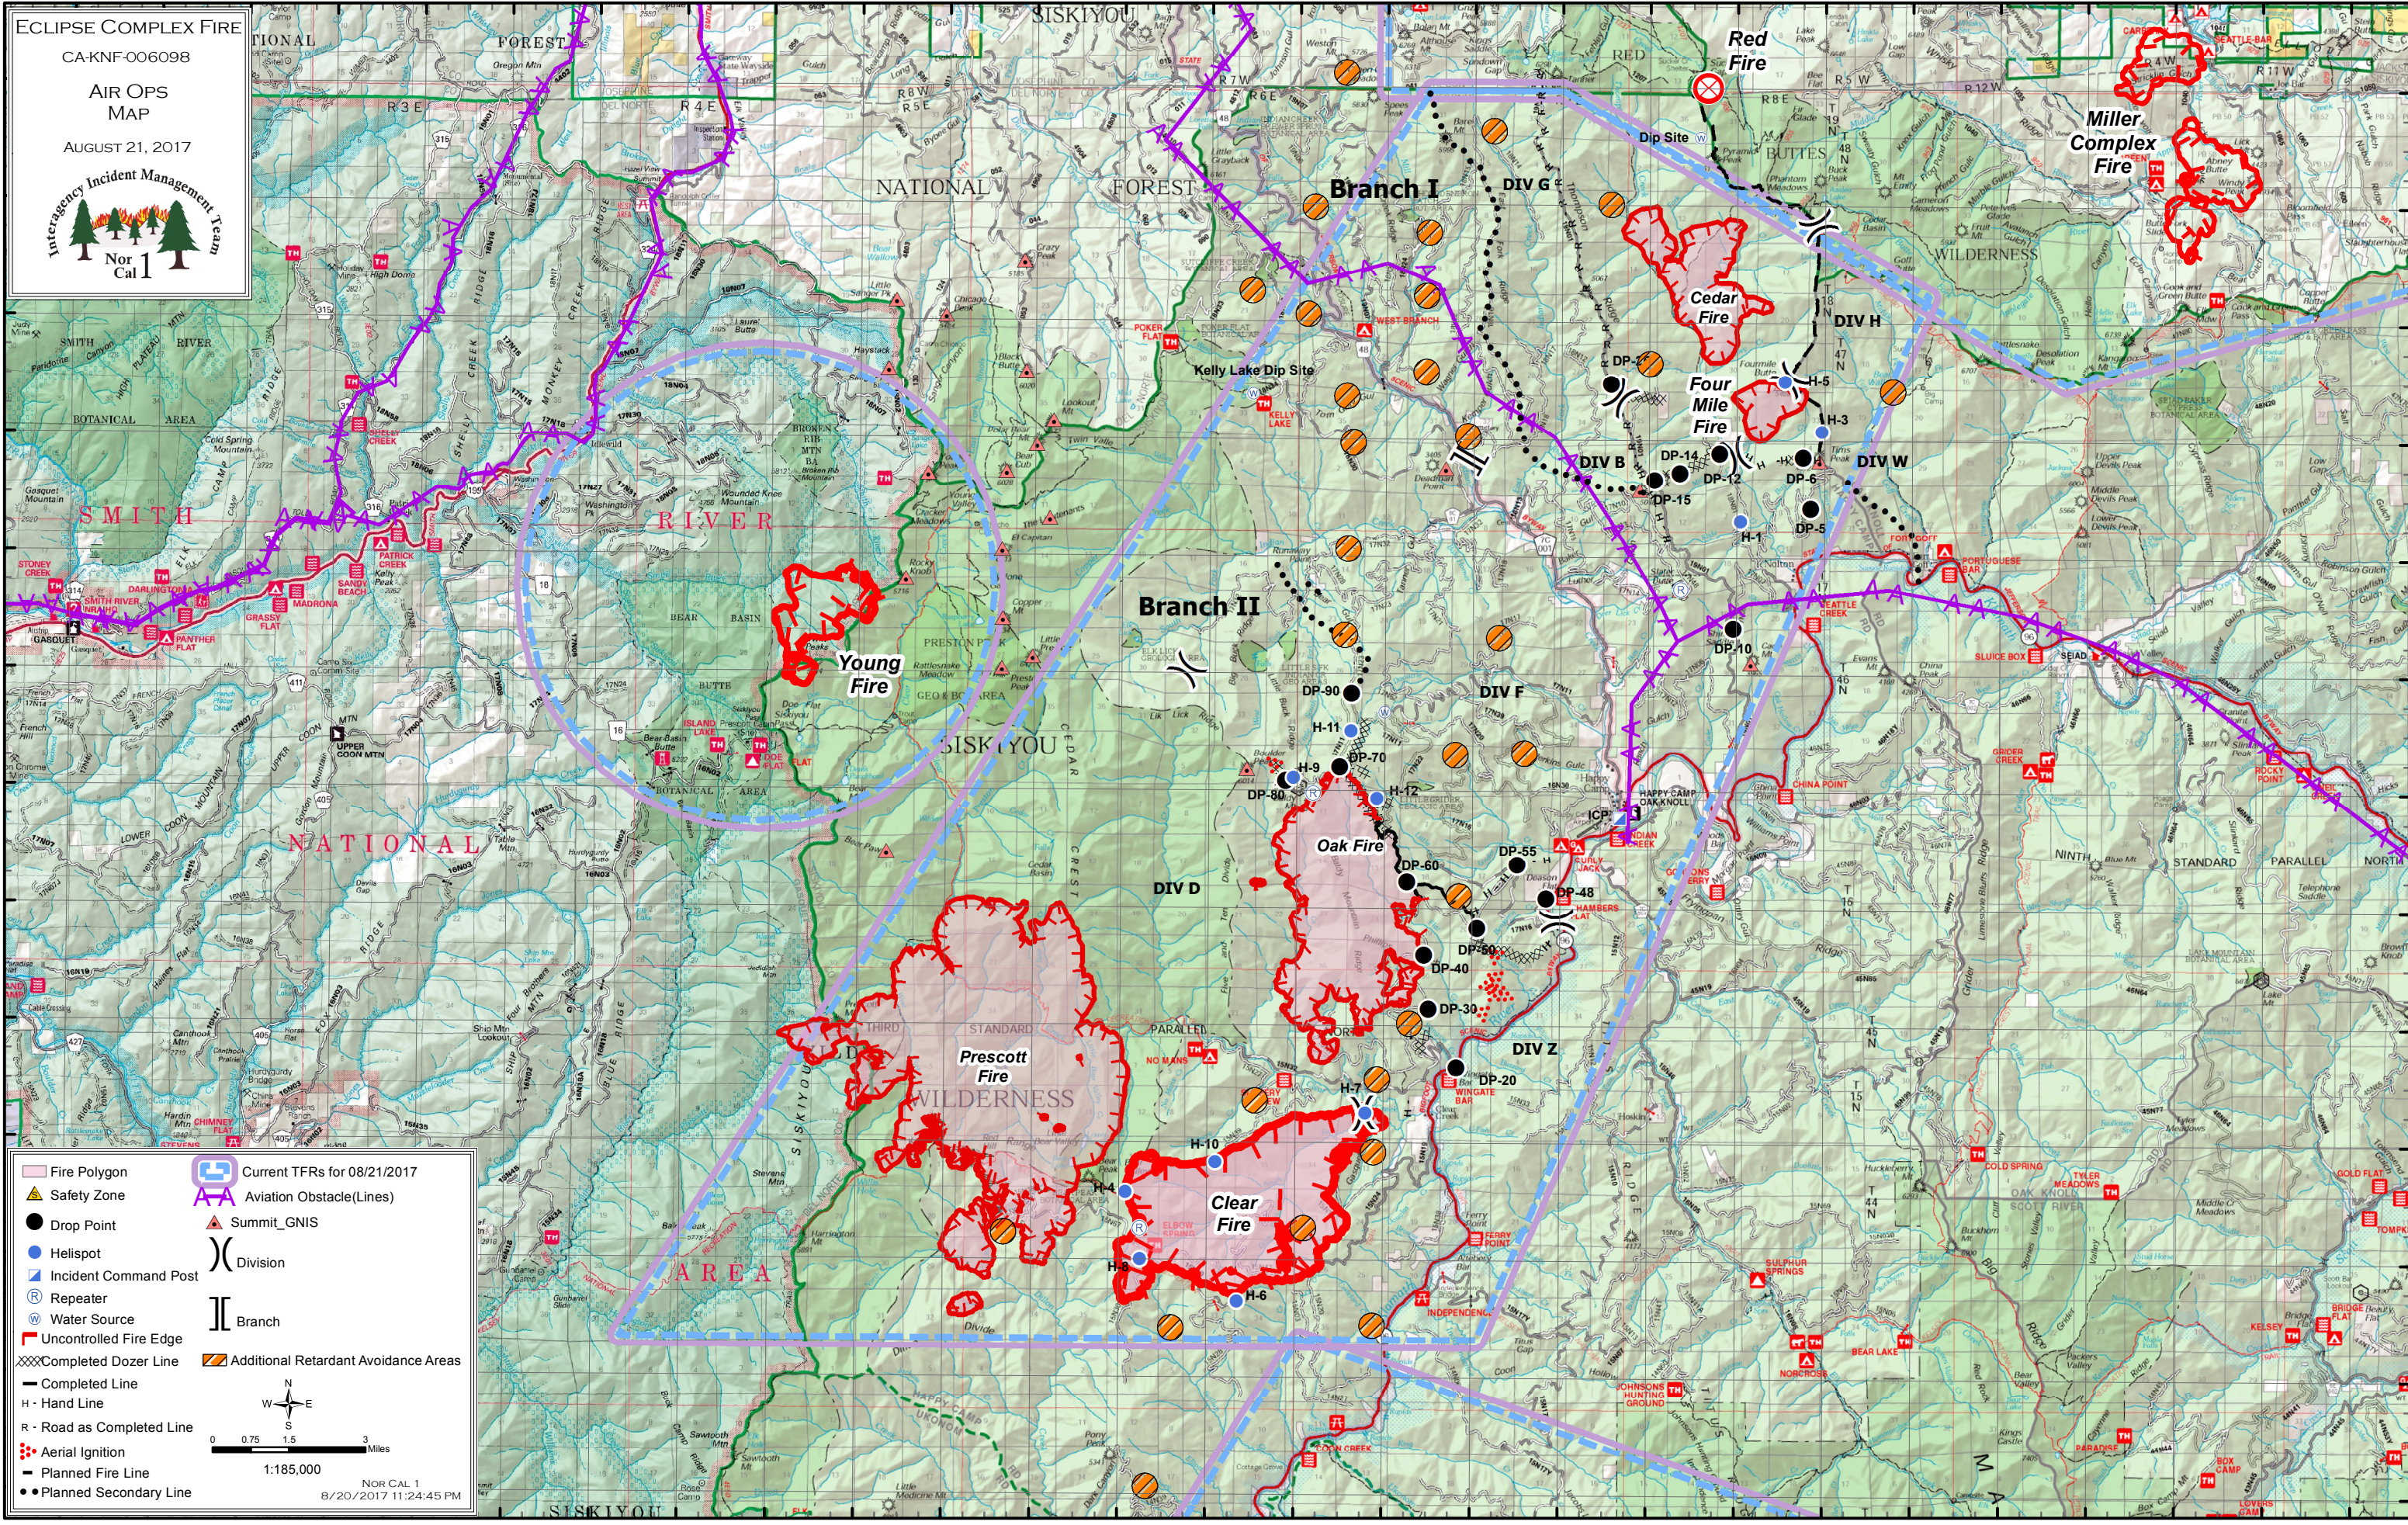

ECLIPSE COMPLEX FIRE
 CA-KNF-006098
AIR OPS MAP
 AUGUST 21, 2017

Interagency Incident Management Team
 Nor Cal 1

Fire Polygon	Current TFRs for 08/21/2017
Safety Zone	Aviation Obstacle(Lines)
Drop Point	Summit_GNIS
Helispot	Division
Incident Command Post	Branch
Repeater	Additional Retardant Avoidance Areas
Water Source	Completed Line
Uncontrolled Fire Edge	H - Hand Line
Completed Dozer Line	Aerial Ignition
Completed Line	Planned Fire Line
H - Hand Line	Planned Secondary Line

NOR CAL 1
 8/20/2017 11:24:45 PM

Scale: 0 0.75 1.5 3 Miles
 1:185,000