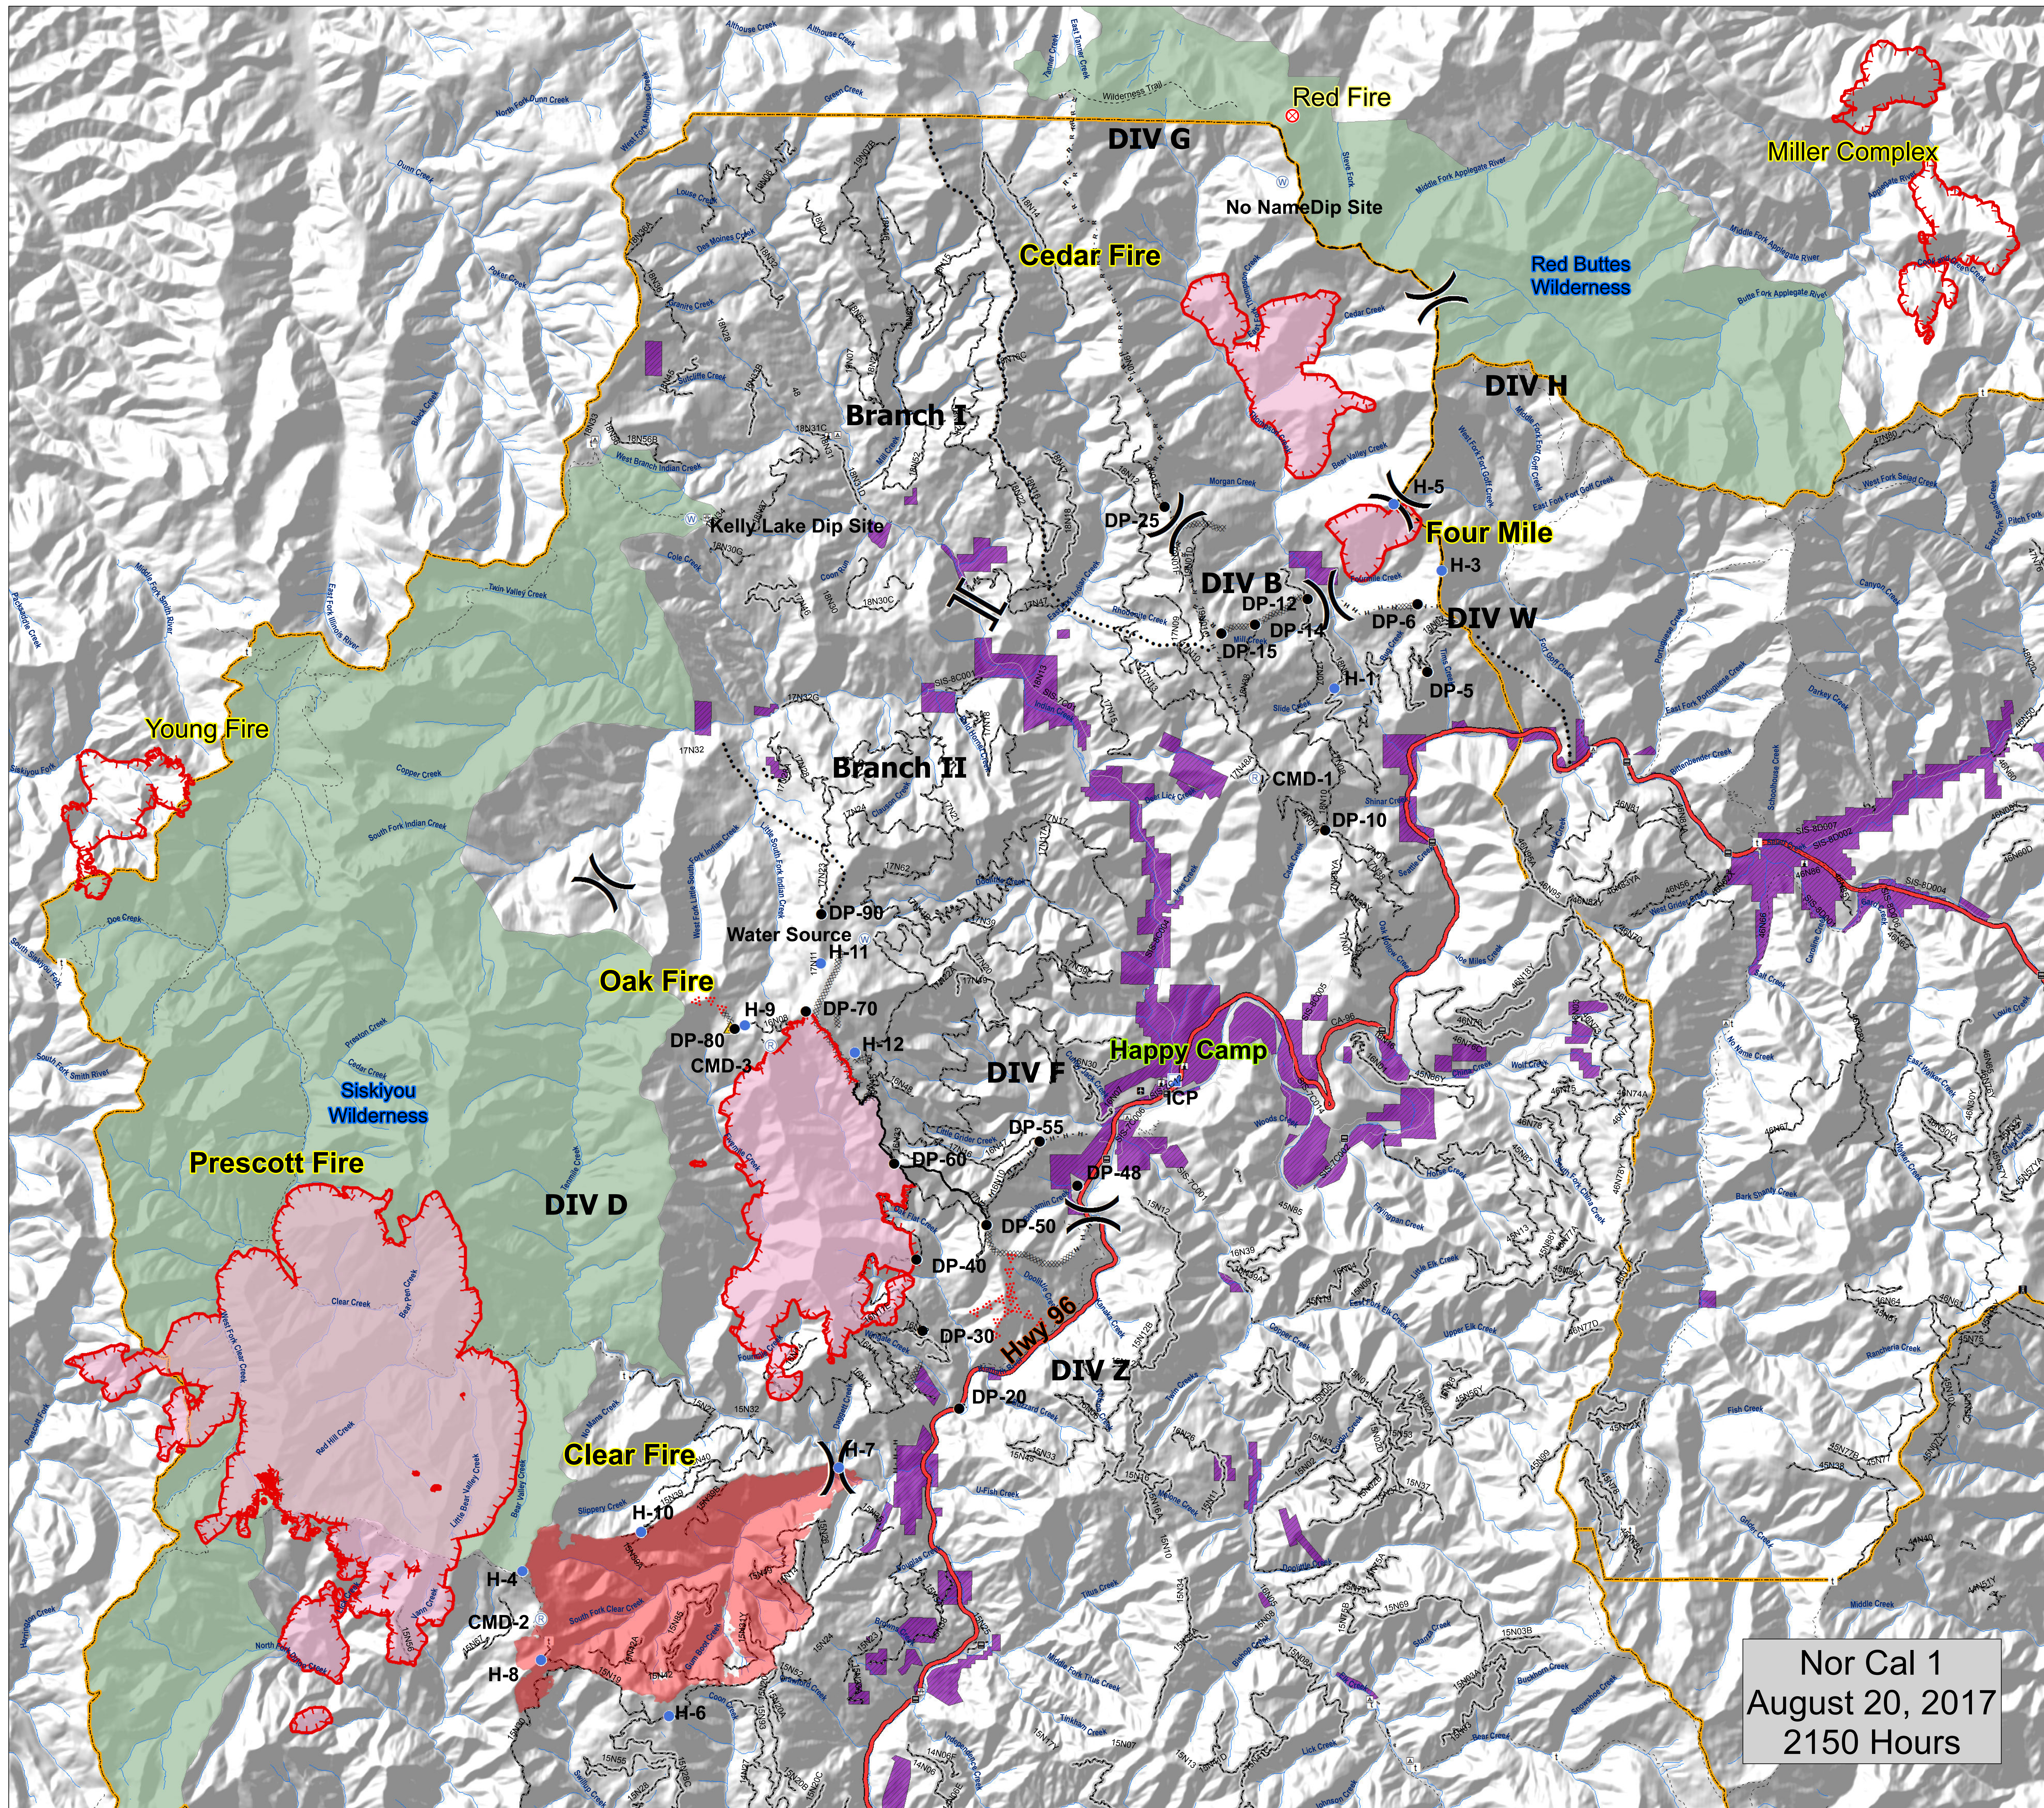

Eclipse Complex CA-KNF-6098 Aug. 21, 2017 Briefing Map Day Shift

- FirePolygon
- Uncontrolled Fire Edge
- Completed Dozer Line
- Completed Line
- Hand Line
- Road as Completed Line
- Aerial Ignition
- Planned Fire Line
- Planned Secondary Line
- Drop Point
- Helispot
- Incident Command Post
- Repeater
- Safety Zone
- Water Source
- Division
- Branch
- Ranger District Boundary
- Private Land
- Wilderness

0 2 4 Miles

Nor Cal 1
August 20, 2017
2150 Hours