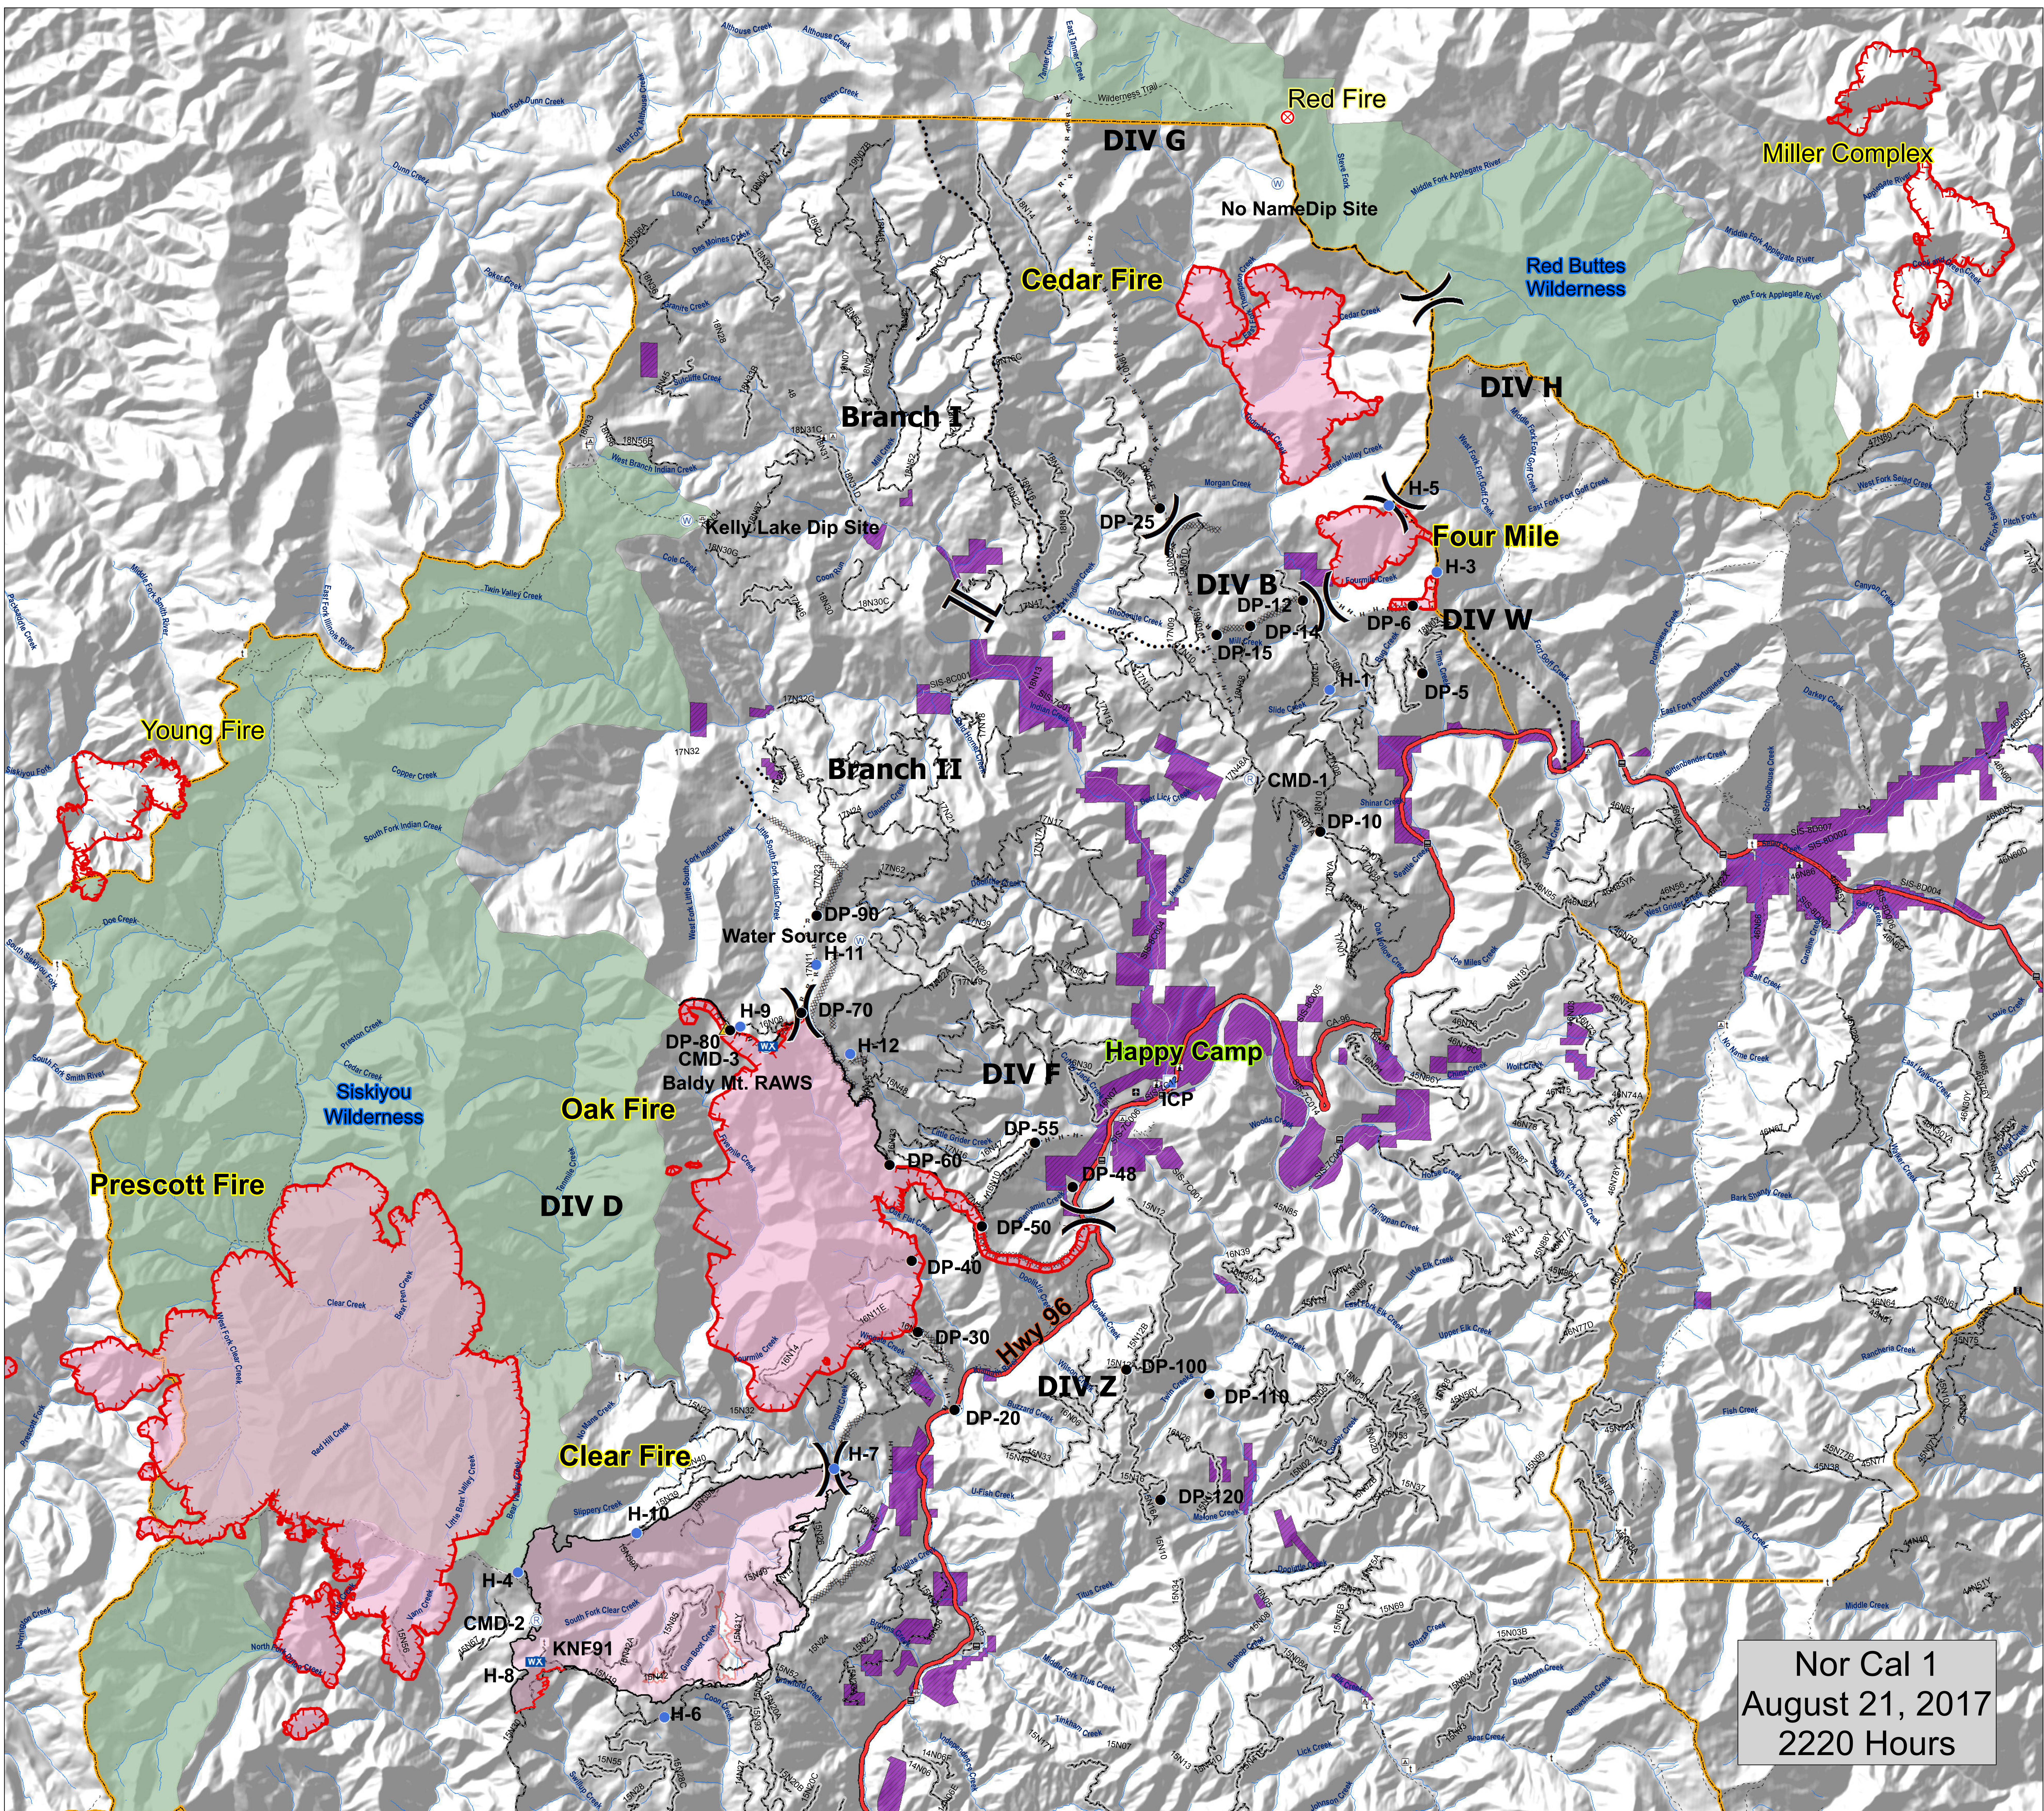

Eclipse Complex CA-KNF-6098 Aug. 22, 2017 Briefing Map Day Shift

- FirePolygon
- Uncontrolled Fire Edge
- Completed Dozer Line
- Completed Line
- Hand Line
- Road as Completed Line
- Planned Fire Line
- Planned Secondary Line
-) Division
-] Branch
- Drop Point
- Helispot
- Incident Command Post
- Mobile Weather Unit
- Repeater
- Safety Zone
- Water Source
- Ranger District Boundary
- Private Land
- Wilderness

0 2 4 Miles

Nor Cal 1
August 21, 2017
2220 Hours