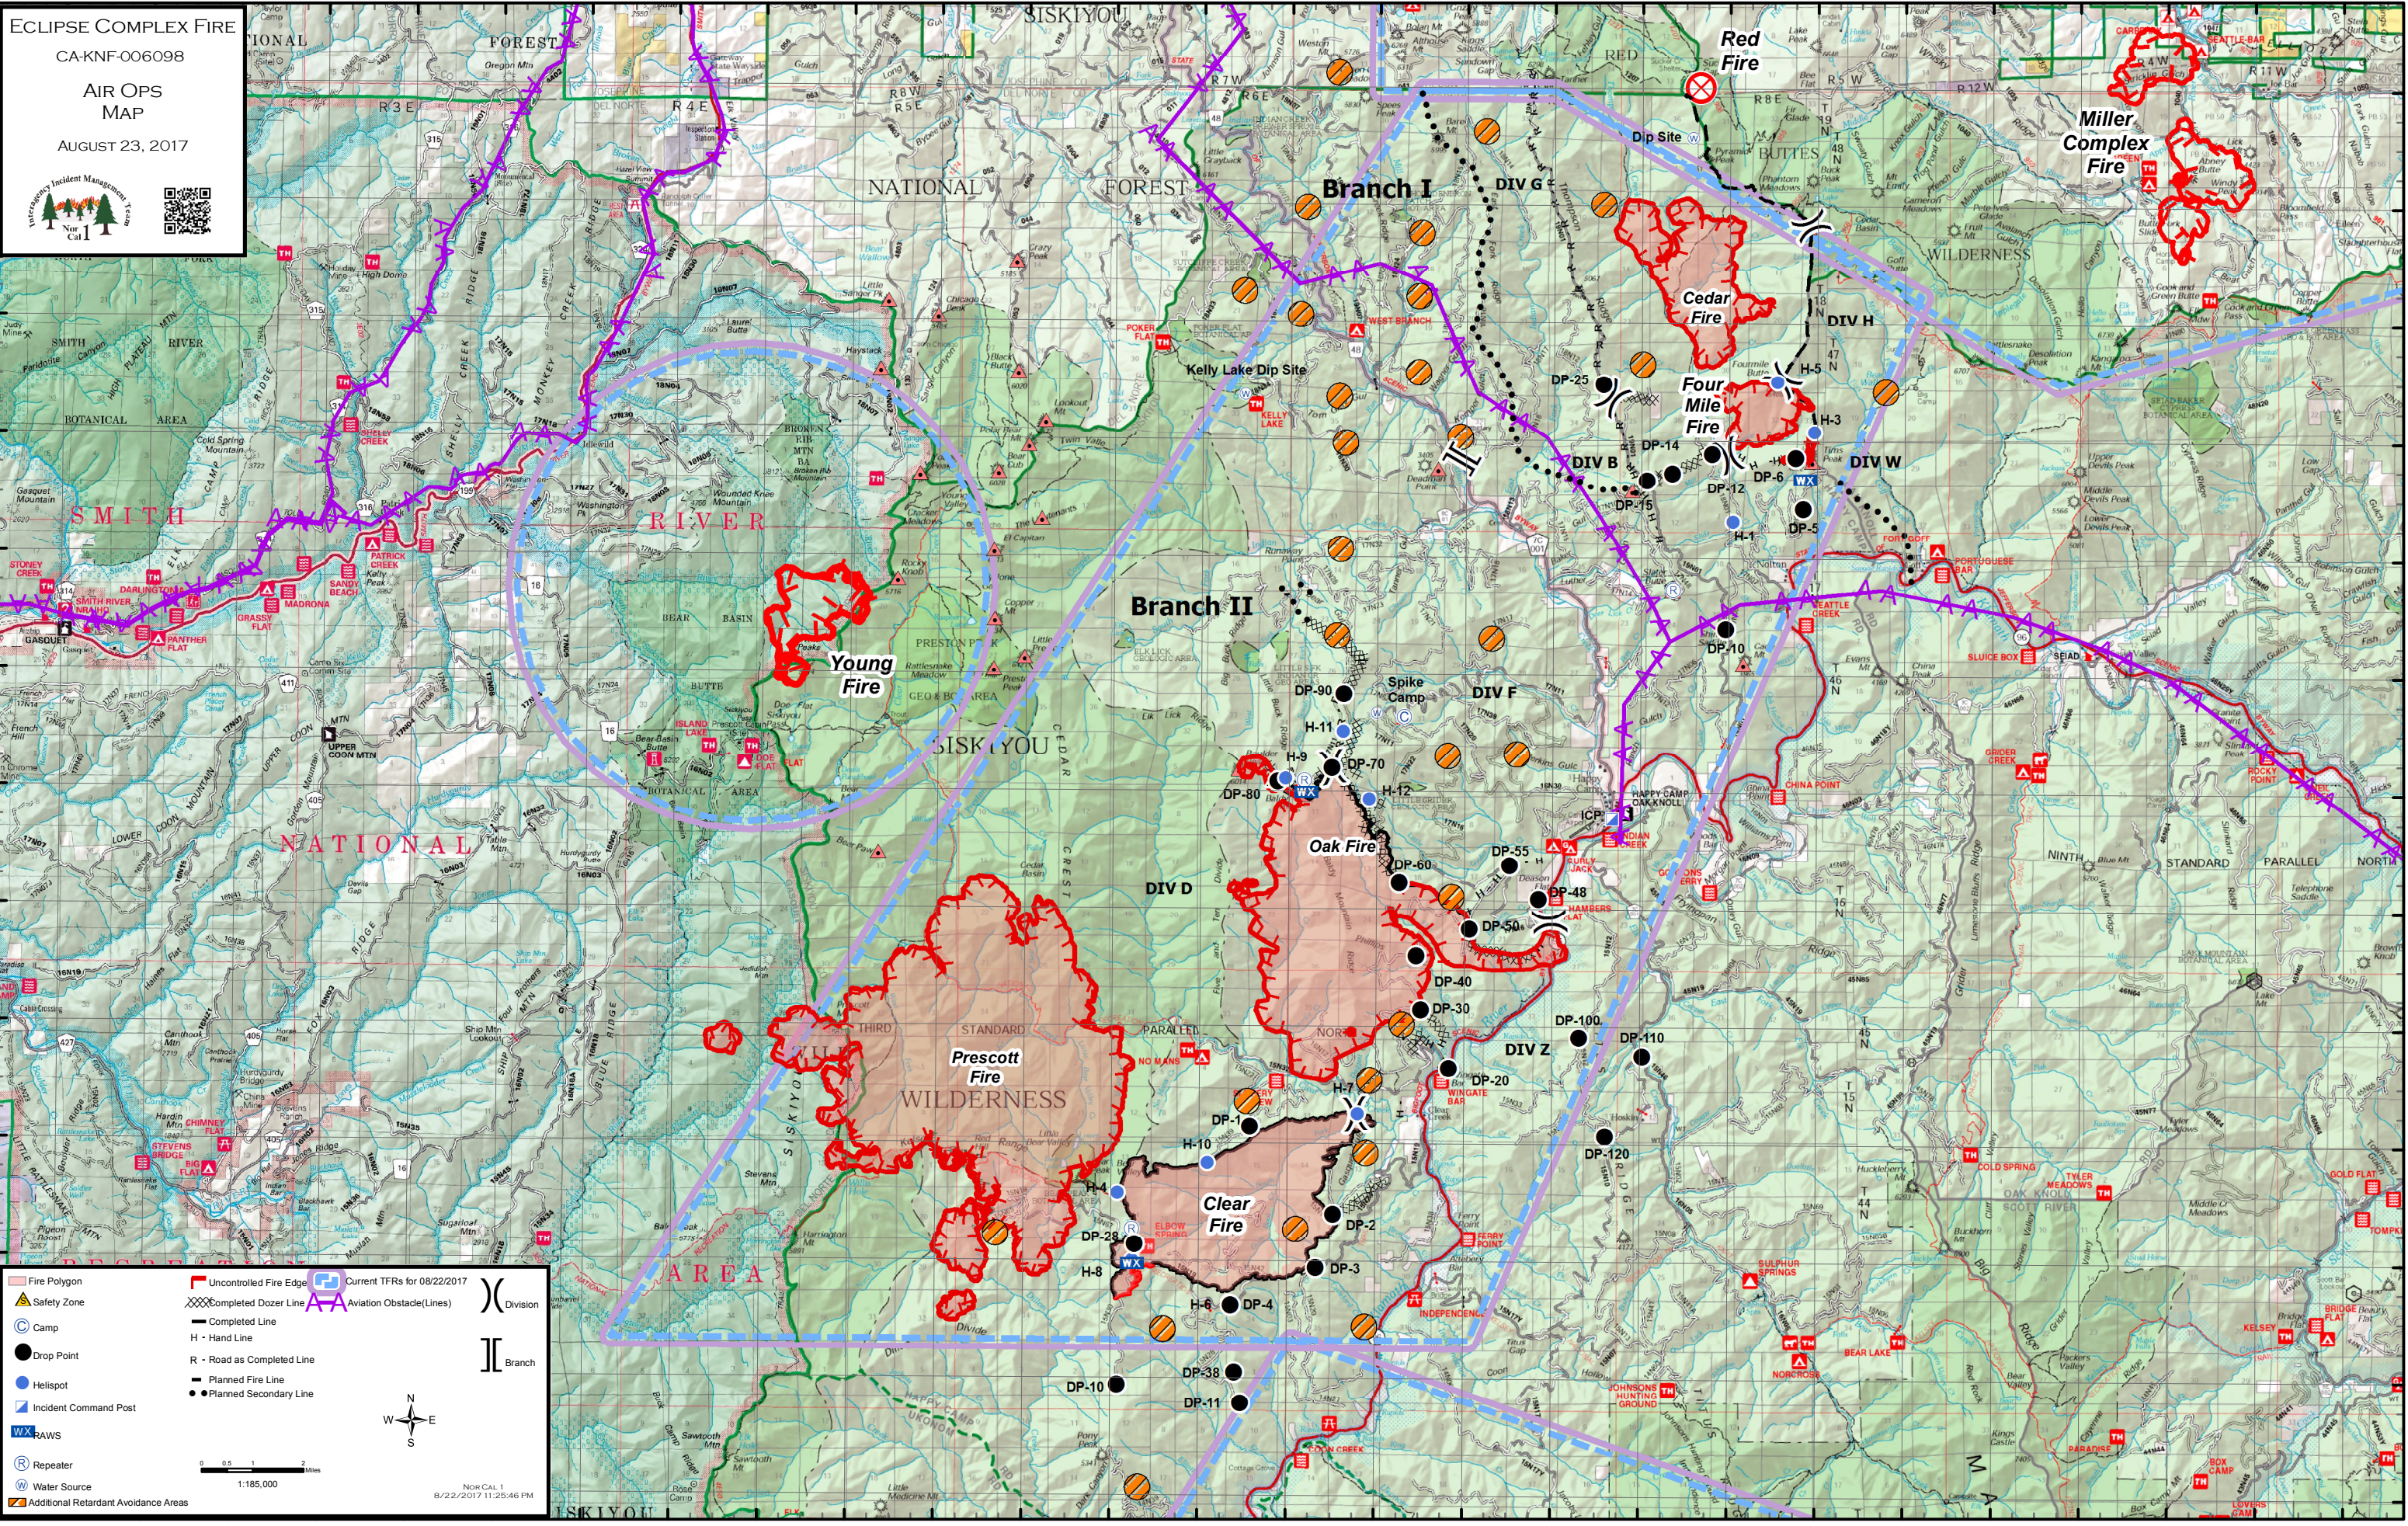

ECLIPSE COMPLEX FIRE
CA-KNF-006098
AIR OPS
MAP
AUGUST 23, 2017

Fire Polygon	Uncontrolled Fire Edge	Current TRRs for 08/22/2017	Division
Safety Zone	Completed Dozer Line	Aviation Obstacle(Lines)	Branch
Camp	Completed Line	H - Hand Line	
Drop Point	R - Road as Completed Line	Planned Fire Line	
Helispot	Planned Secondary Line		
Incident Command Post			
RAWs			
Repeater			
Water Source			
Additional Retardant Avoidance Areas			

NOR CAL 1
8/22/2017 11:25:46 PM

Scale: 0 0.5 1 2 Miles
1:185,000