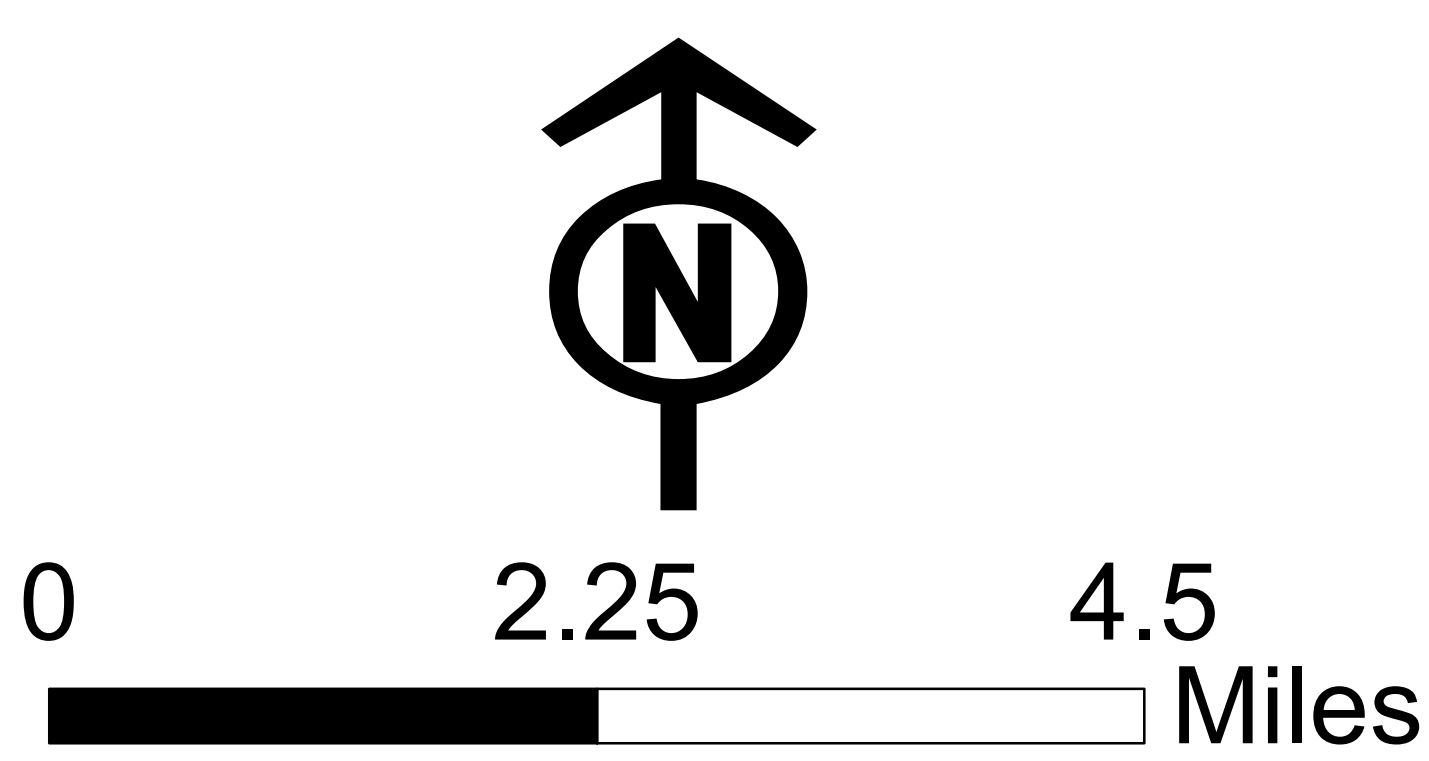

Eclipse Complex CA-KNF-6098 Aug. 23, 2017 Briefing Map Day Shift

-  FirePolygon
-  Uncontrolled Fire Edge
-  Completed Dozer Line
-  Completed Line
-  Hand Line
-  Road as Completed Line
-  Planned Fire Line
-  Planned Secondary Line
-  Division
-  Branch
-  Camp
-  Drop Point
-  Helispot
-  Incident Command Post
-  Repeater
-  Safety Zone
-  Water Source
-  Mobile Weather Unit
-  Wilderness
-  Ownership Private

Nor Cal 1
August 22, 2017
2243 Hours