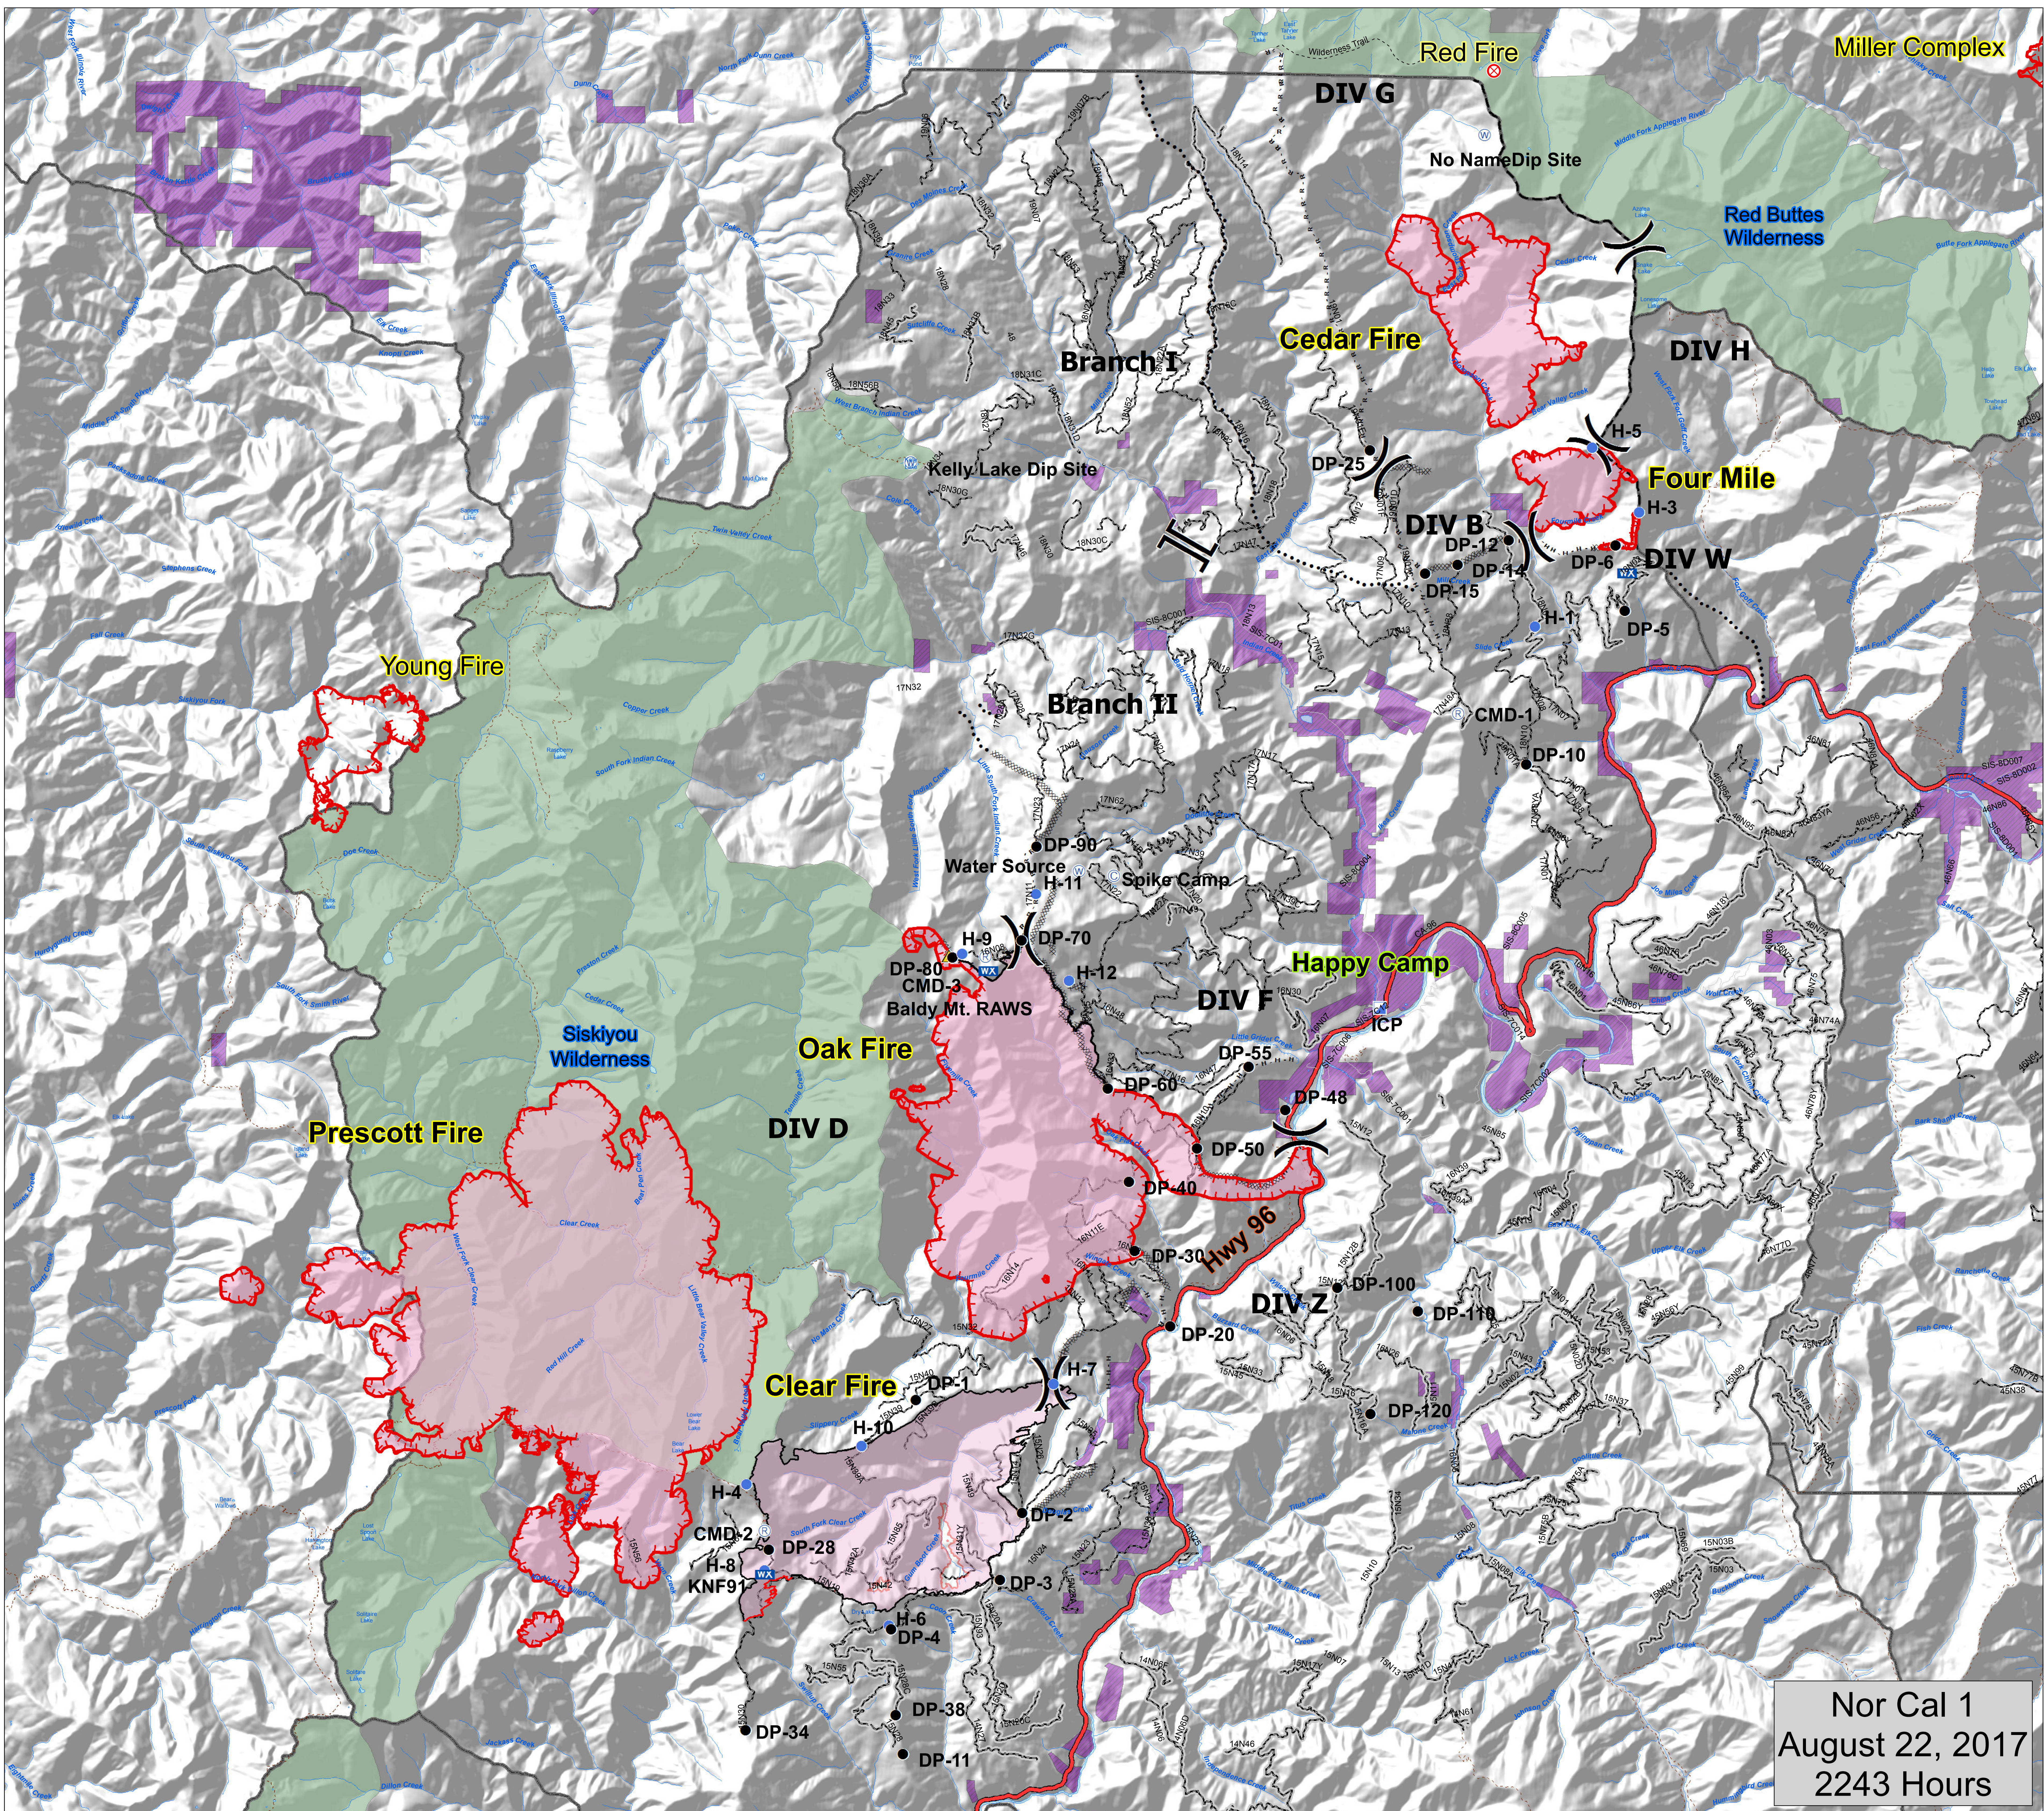

Eclipse Complex CA-KNF-6098 Aug. 23, 2017 Briefing Map Day Shift

-  FirePolygon
-  Uncontrolled Fire Edge
-  Completed Dozer Line
-  Completed Line
-  Hand Line
-  Road as Completed Line
-  Planned Fire Line
-  Planned Secondary Line
-  Division
-  Branch
-  Camp
-  Drop Point
-  Helispot
-  Incident Command Post
-  Repeater
-  Safety Zone
-  Water Source
-  Mobile Weather Unit
-  Wilderness
-  Ownership Private

Nor Cal 1
August 22, 2017
2243 Hours