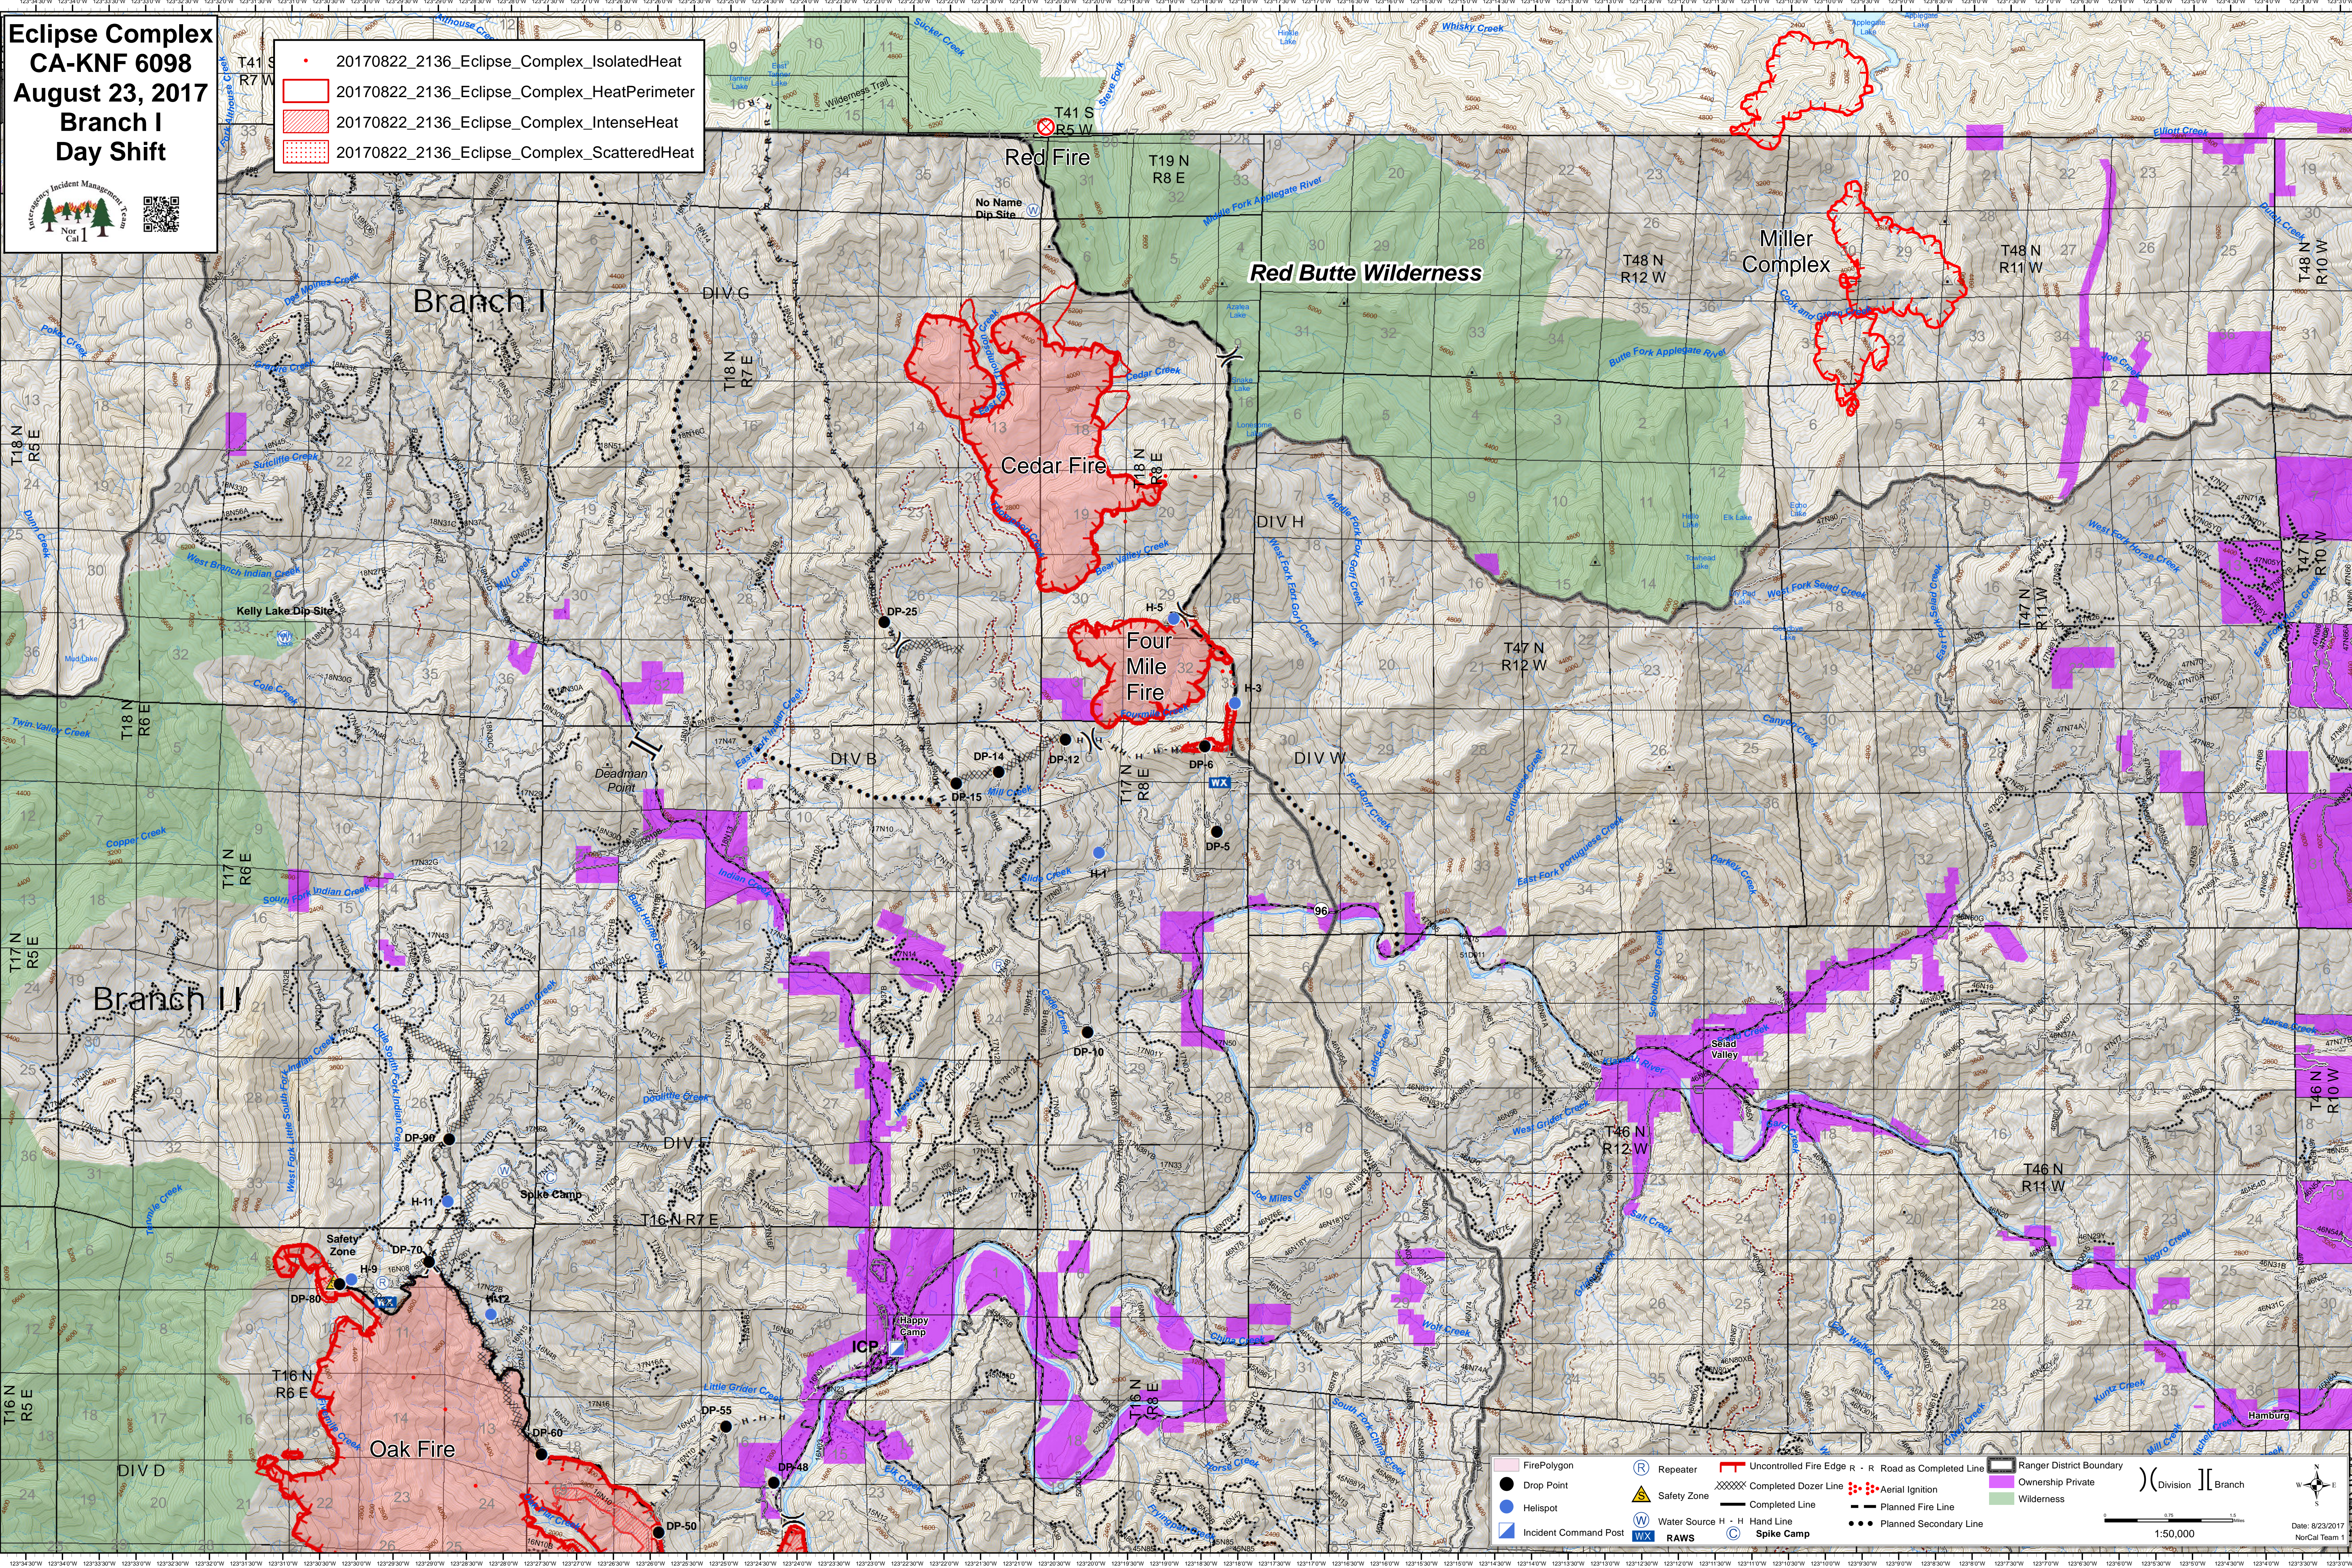

Eclipse Complex CA-KNF 6098 August 23, 2017 Branch I Day Shift

- 20170822_2136_Eclipse_Complex_IsolatedHeat
- 20170822_2136_Eclipse_Complex_HeatPerimeter
- 20170822_2136_Eclipse_Complex_IntenseHeat
- 20170822_2136_Eclipse_Complex_ScatteredHeat

 Fire Polygon	R Repeater	 Uncontrolled Fire Edge	 Road as Completed Line	 Ranger District Boundary
 Drop Point	▲ Safety Zone	 Completed Dozer Line	 Aerial Ignition	 Ownership Private
 Helispot	W Water Source	 Completed Line	 Planned Fire Line	 Wilderness
WX Incident Command Post	H Hand Line	 Planned Secondary Line	● Spike Camp	