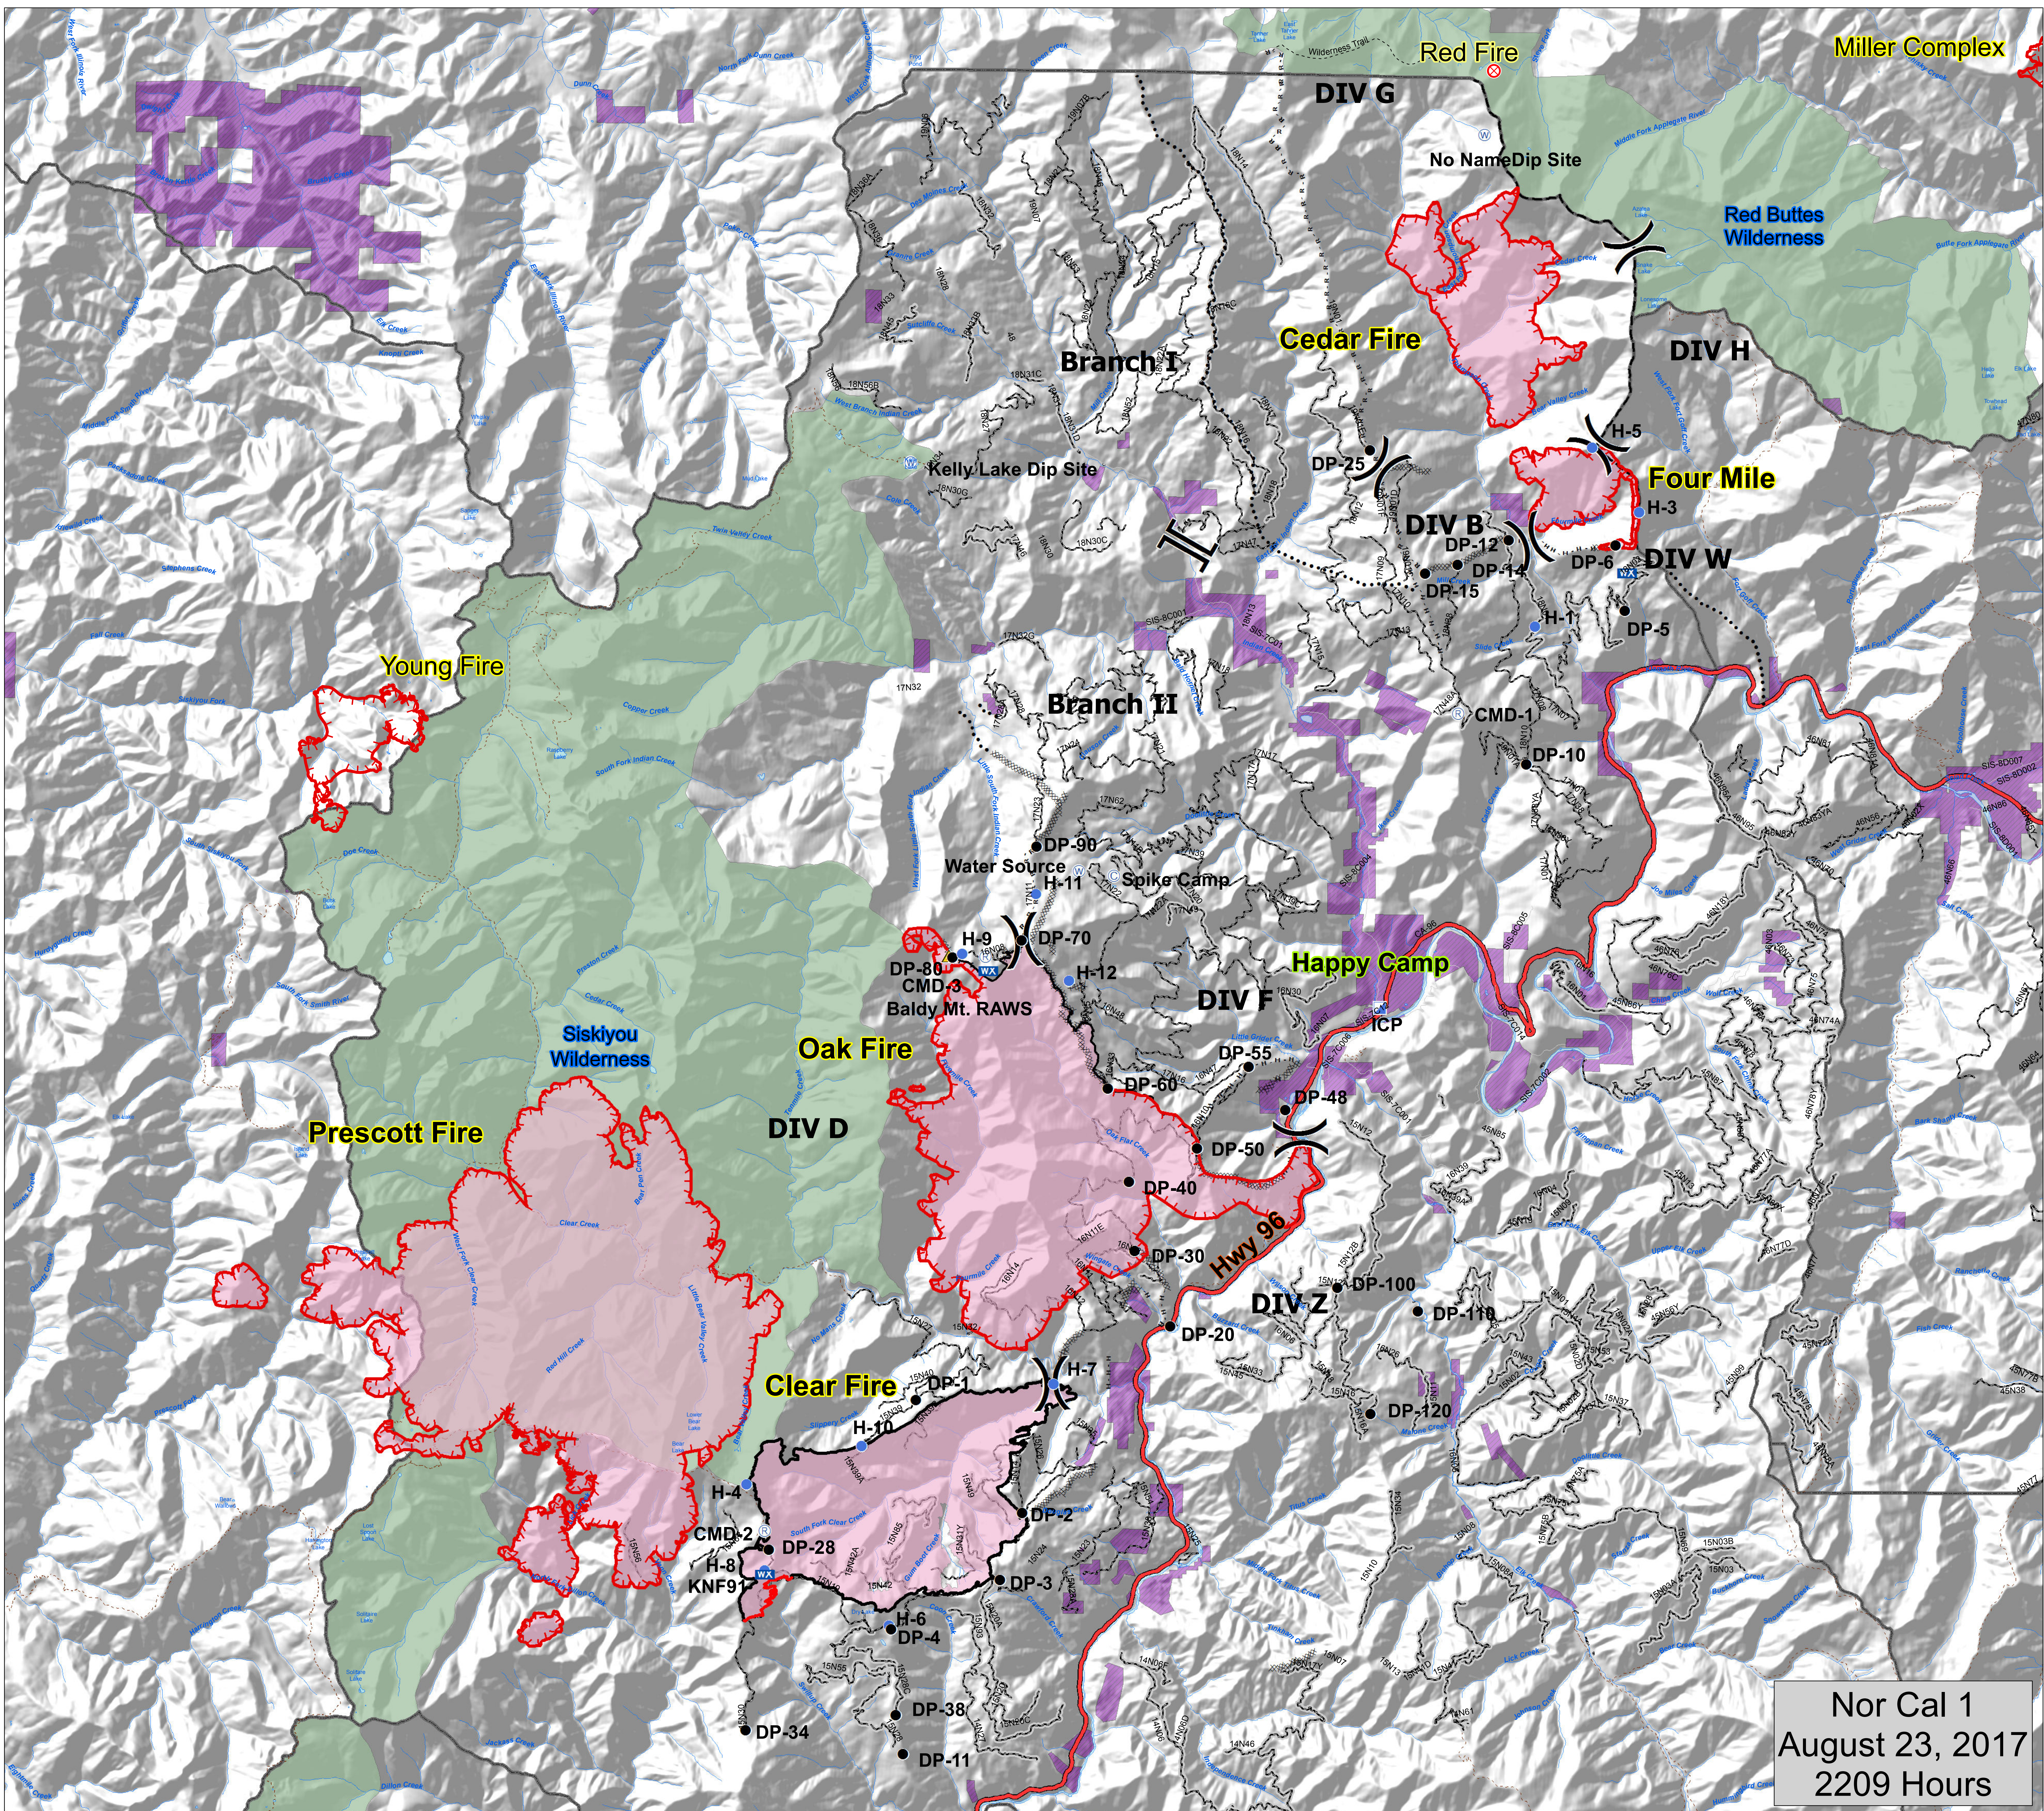

# Eclipse Complex CA-KNF-6098 Aug. 24, 2017 Briefing Map Day Shift

- FirePolygon
- Uncontrolled Fire Edge
- Completed Dozer Line
- Completed Line
- Hand Line
- Road as Completed Line
- Planned Fire Line
- Planned Secondary Line
- Camp
- Drop Point
- Helispot
- Incident Command Post
- Repeater
- Safety Zone
- Water Source
- Mobile Weather Unit
- Division
- Branch
- Ownership Private
- Wilderness

Nor Cal 1  
August 23, 2017  
2209 Hours