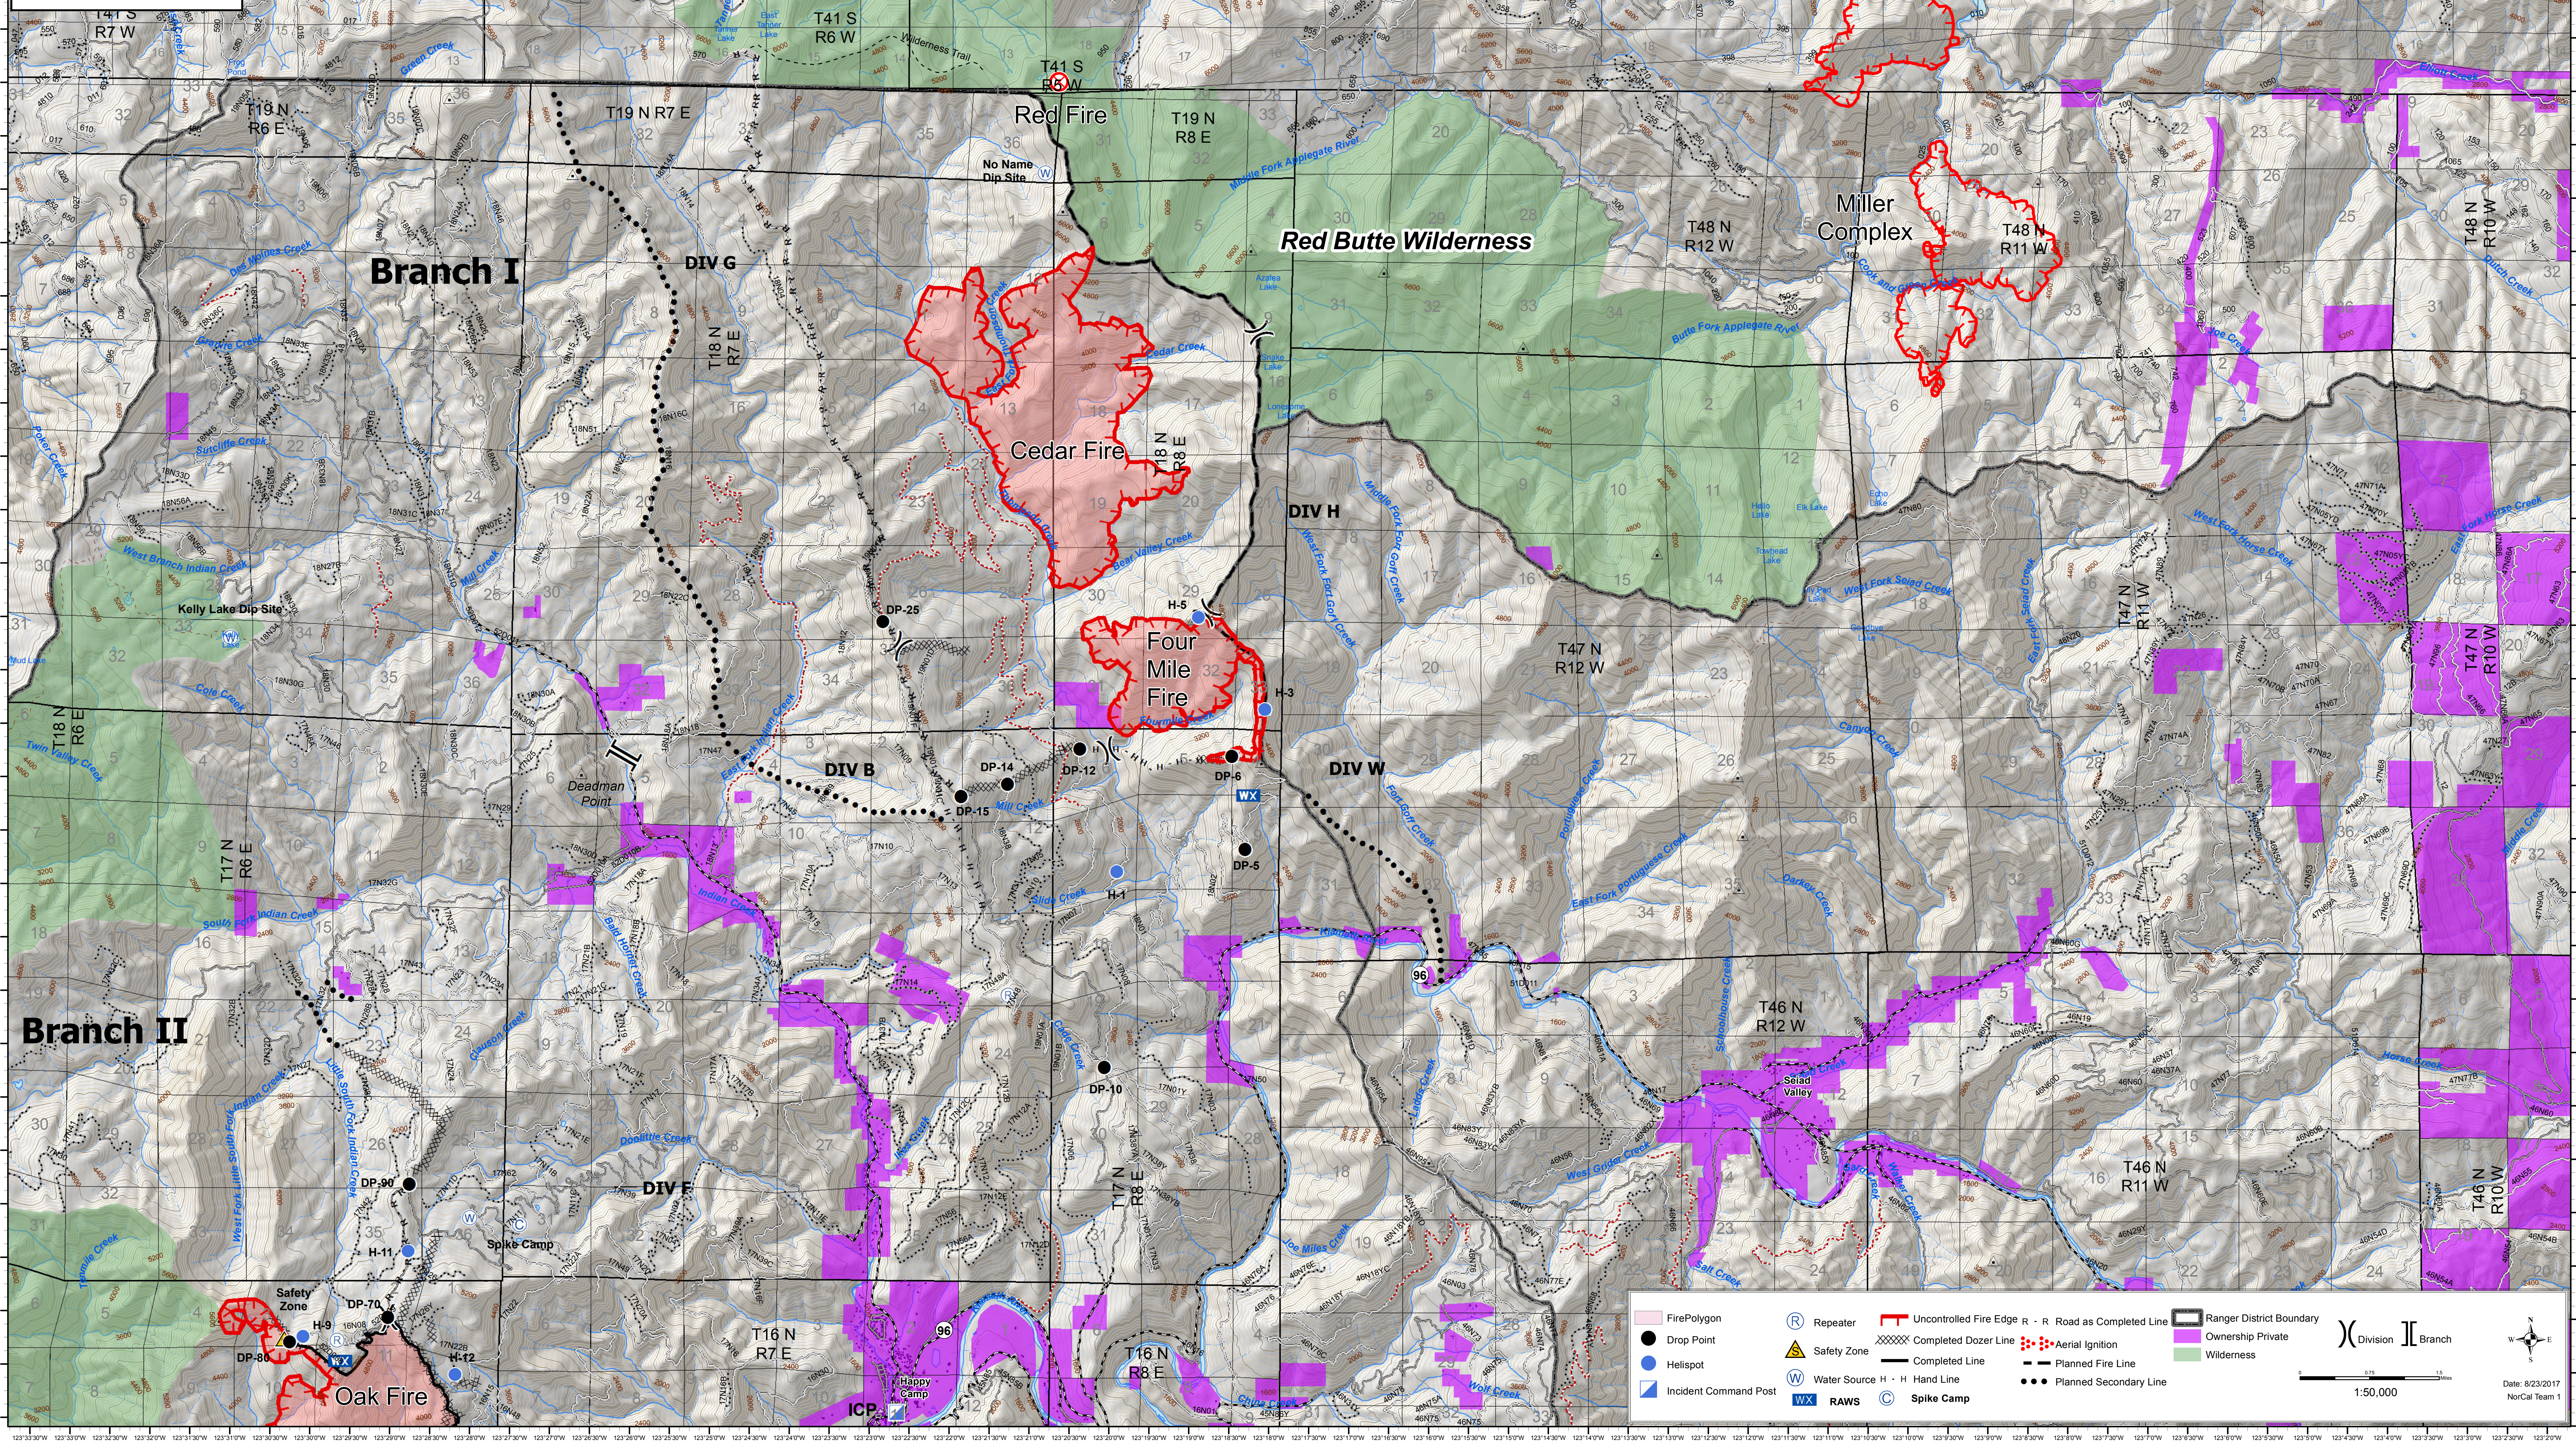

**Eclipse Complex
CA-KNF 6098
August 24, 2017
Branch I
Day Shift**

Fire Polygon	Repeater	Uncontrolled Fire Edge	Ranger District Boundary
Drop Point	Safety Zone	Completed Dozer Line	Ownership Private
Helispot	Water Source	Completed Line	Wilderness
Incident Command Post	RAWS	Aerial Ignition	Planned Fire Line
	Spike Camp	Planned Secondary Line	