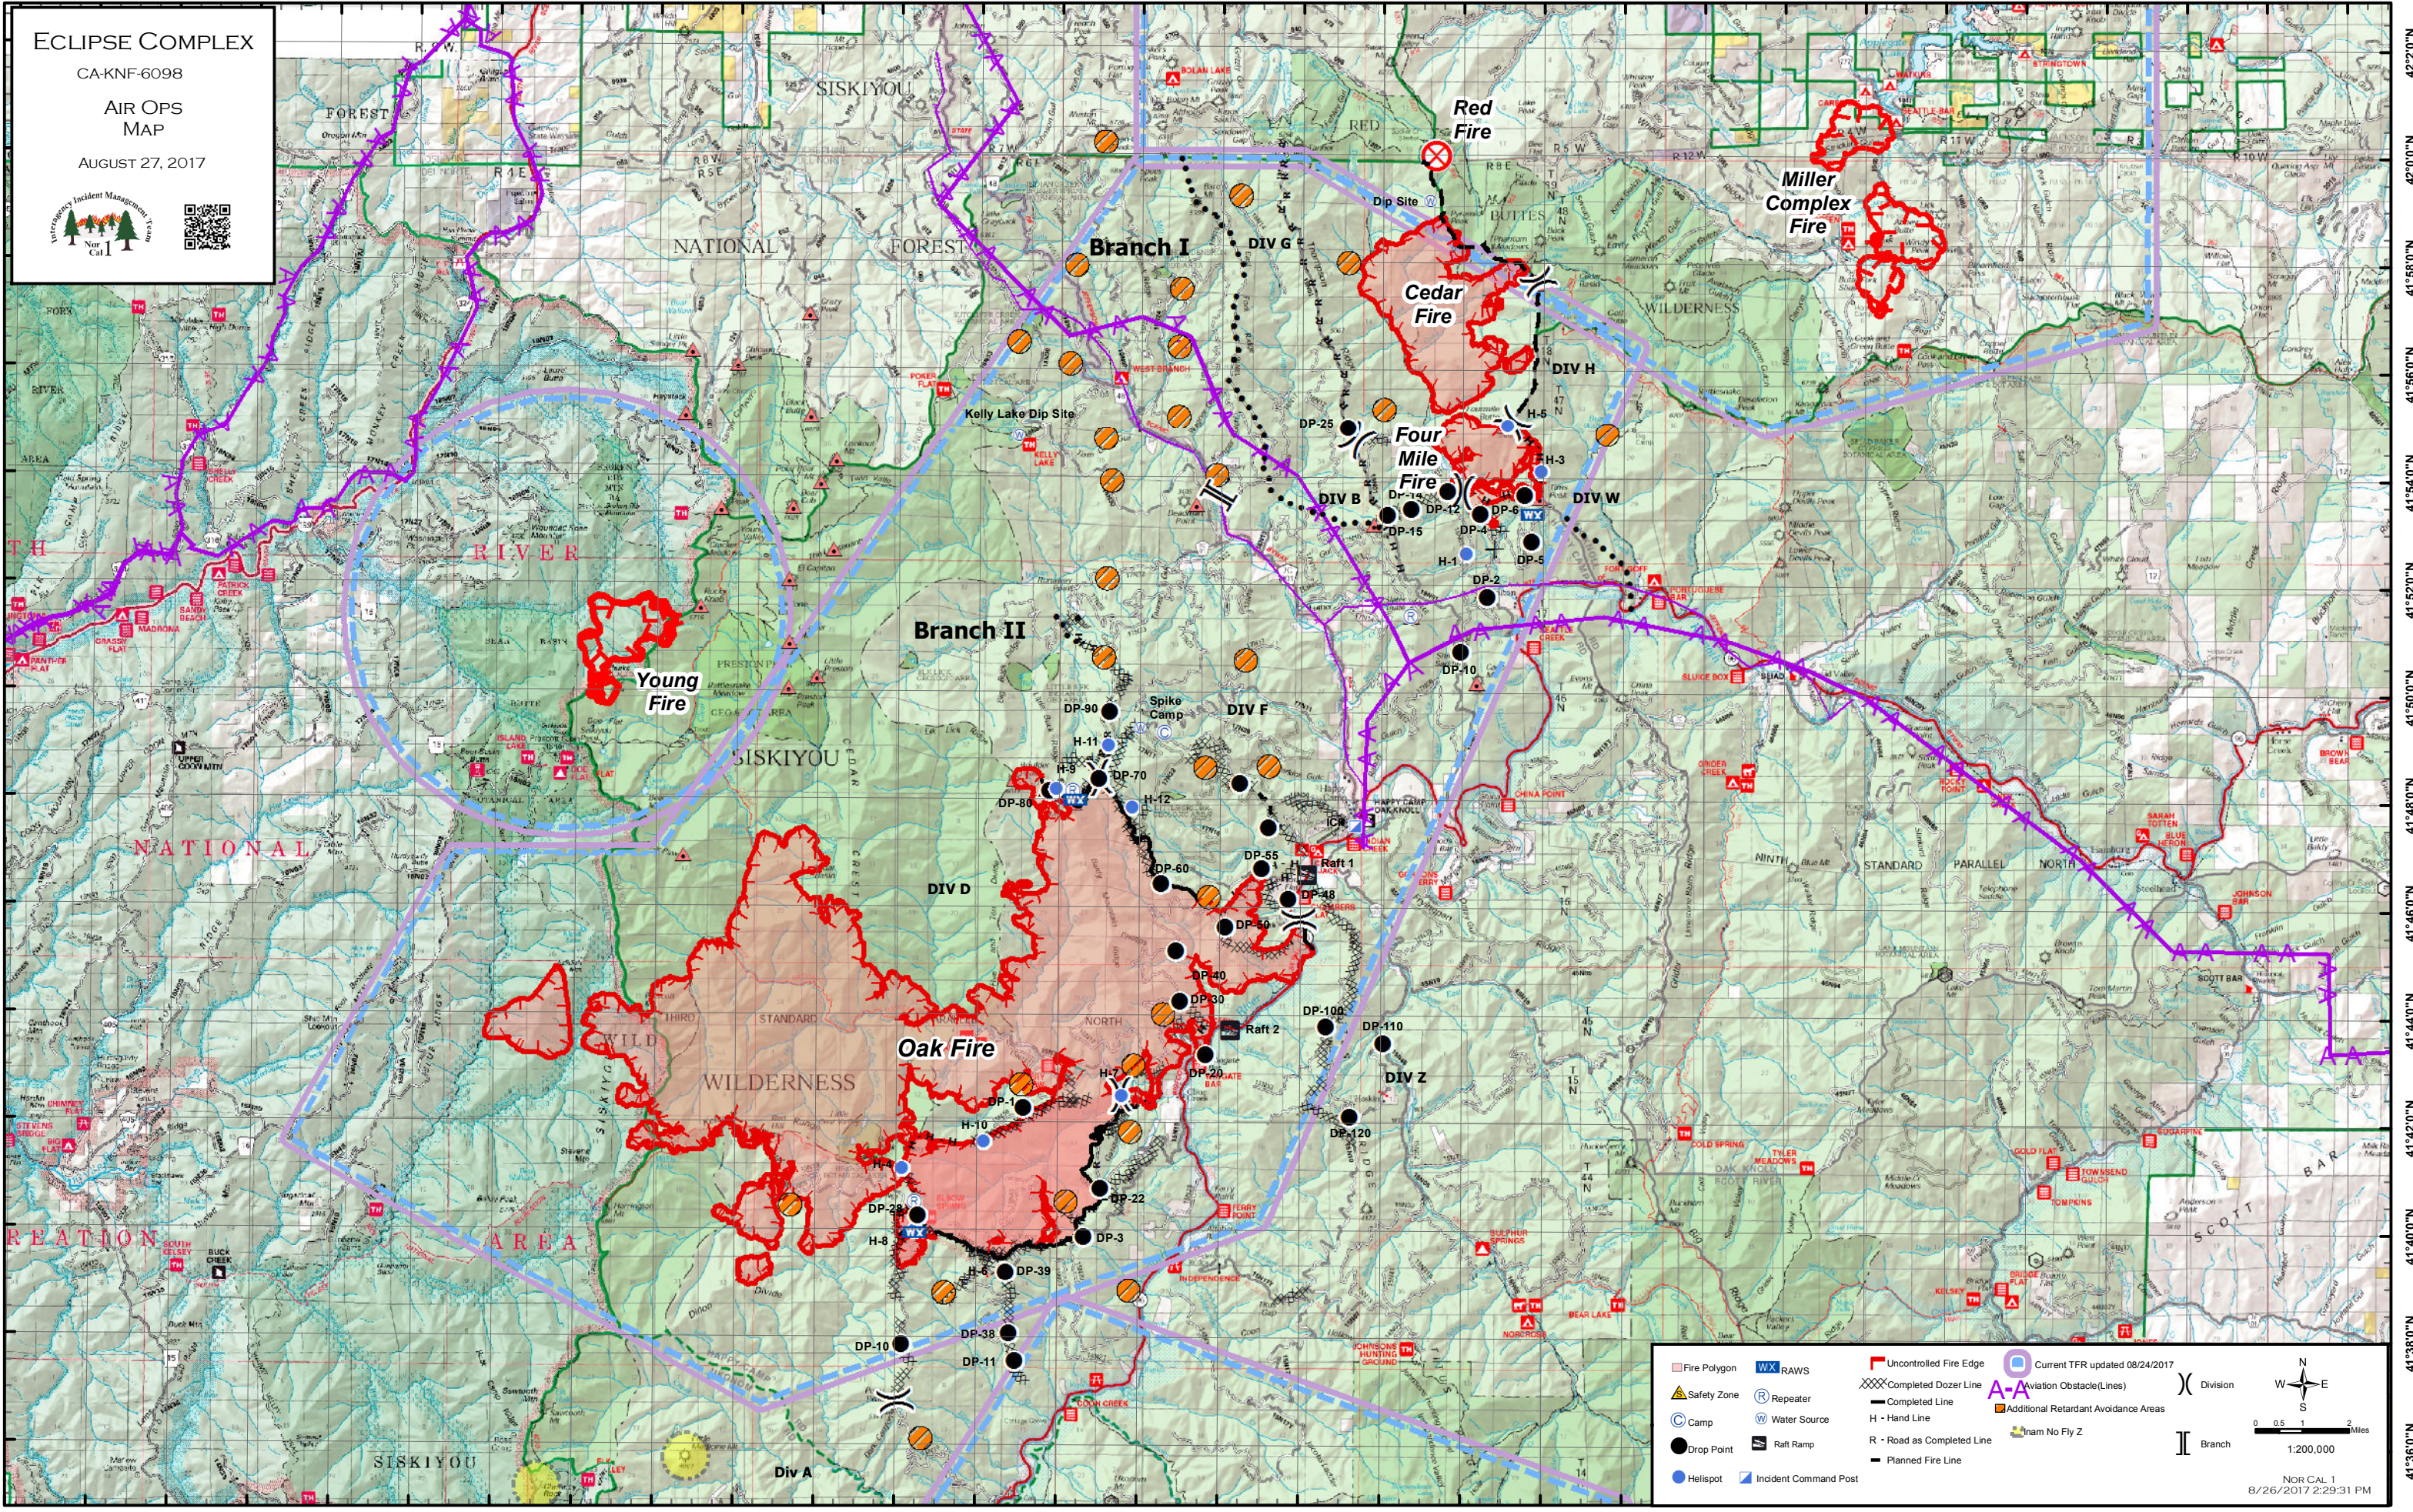

**ECLIPSE COMPLEX**  
 CA-KNF-6098  
**AIR OPS**  
**MAP**  
 AUGUST 27, 2017

Fire Polygon	RAWS	Uncontrolled Fire Edge	Current TFR updated 08/24/2017
Safety Zone	Repeater	Completed Dozer Line	Aviation Obstacle(Lines)
Camp	Water Source	Completed Line	Additional Retardant Avoidance Areas
Drop Point	Raft Ramp	R - Road as Completed Line	Inam No Fly Z
Hellsport	Incident Command Post	Planned Fire Line	Division
			Branch

0 0.5 1 2 Miles  
 1:200,000  
 NOR CAL 1  
 8/26/2017 2:29:31 PM