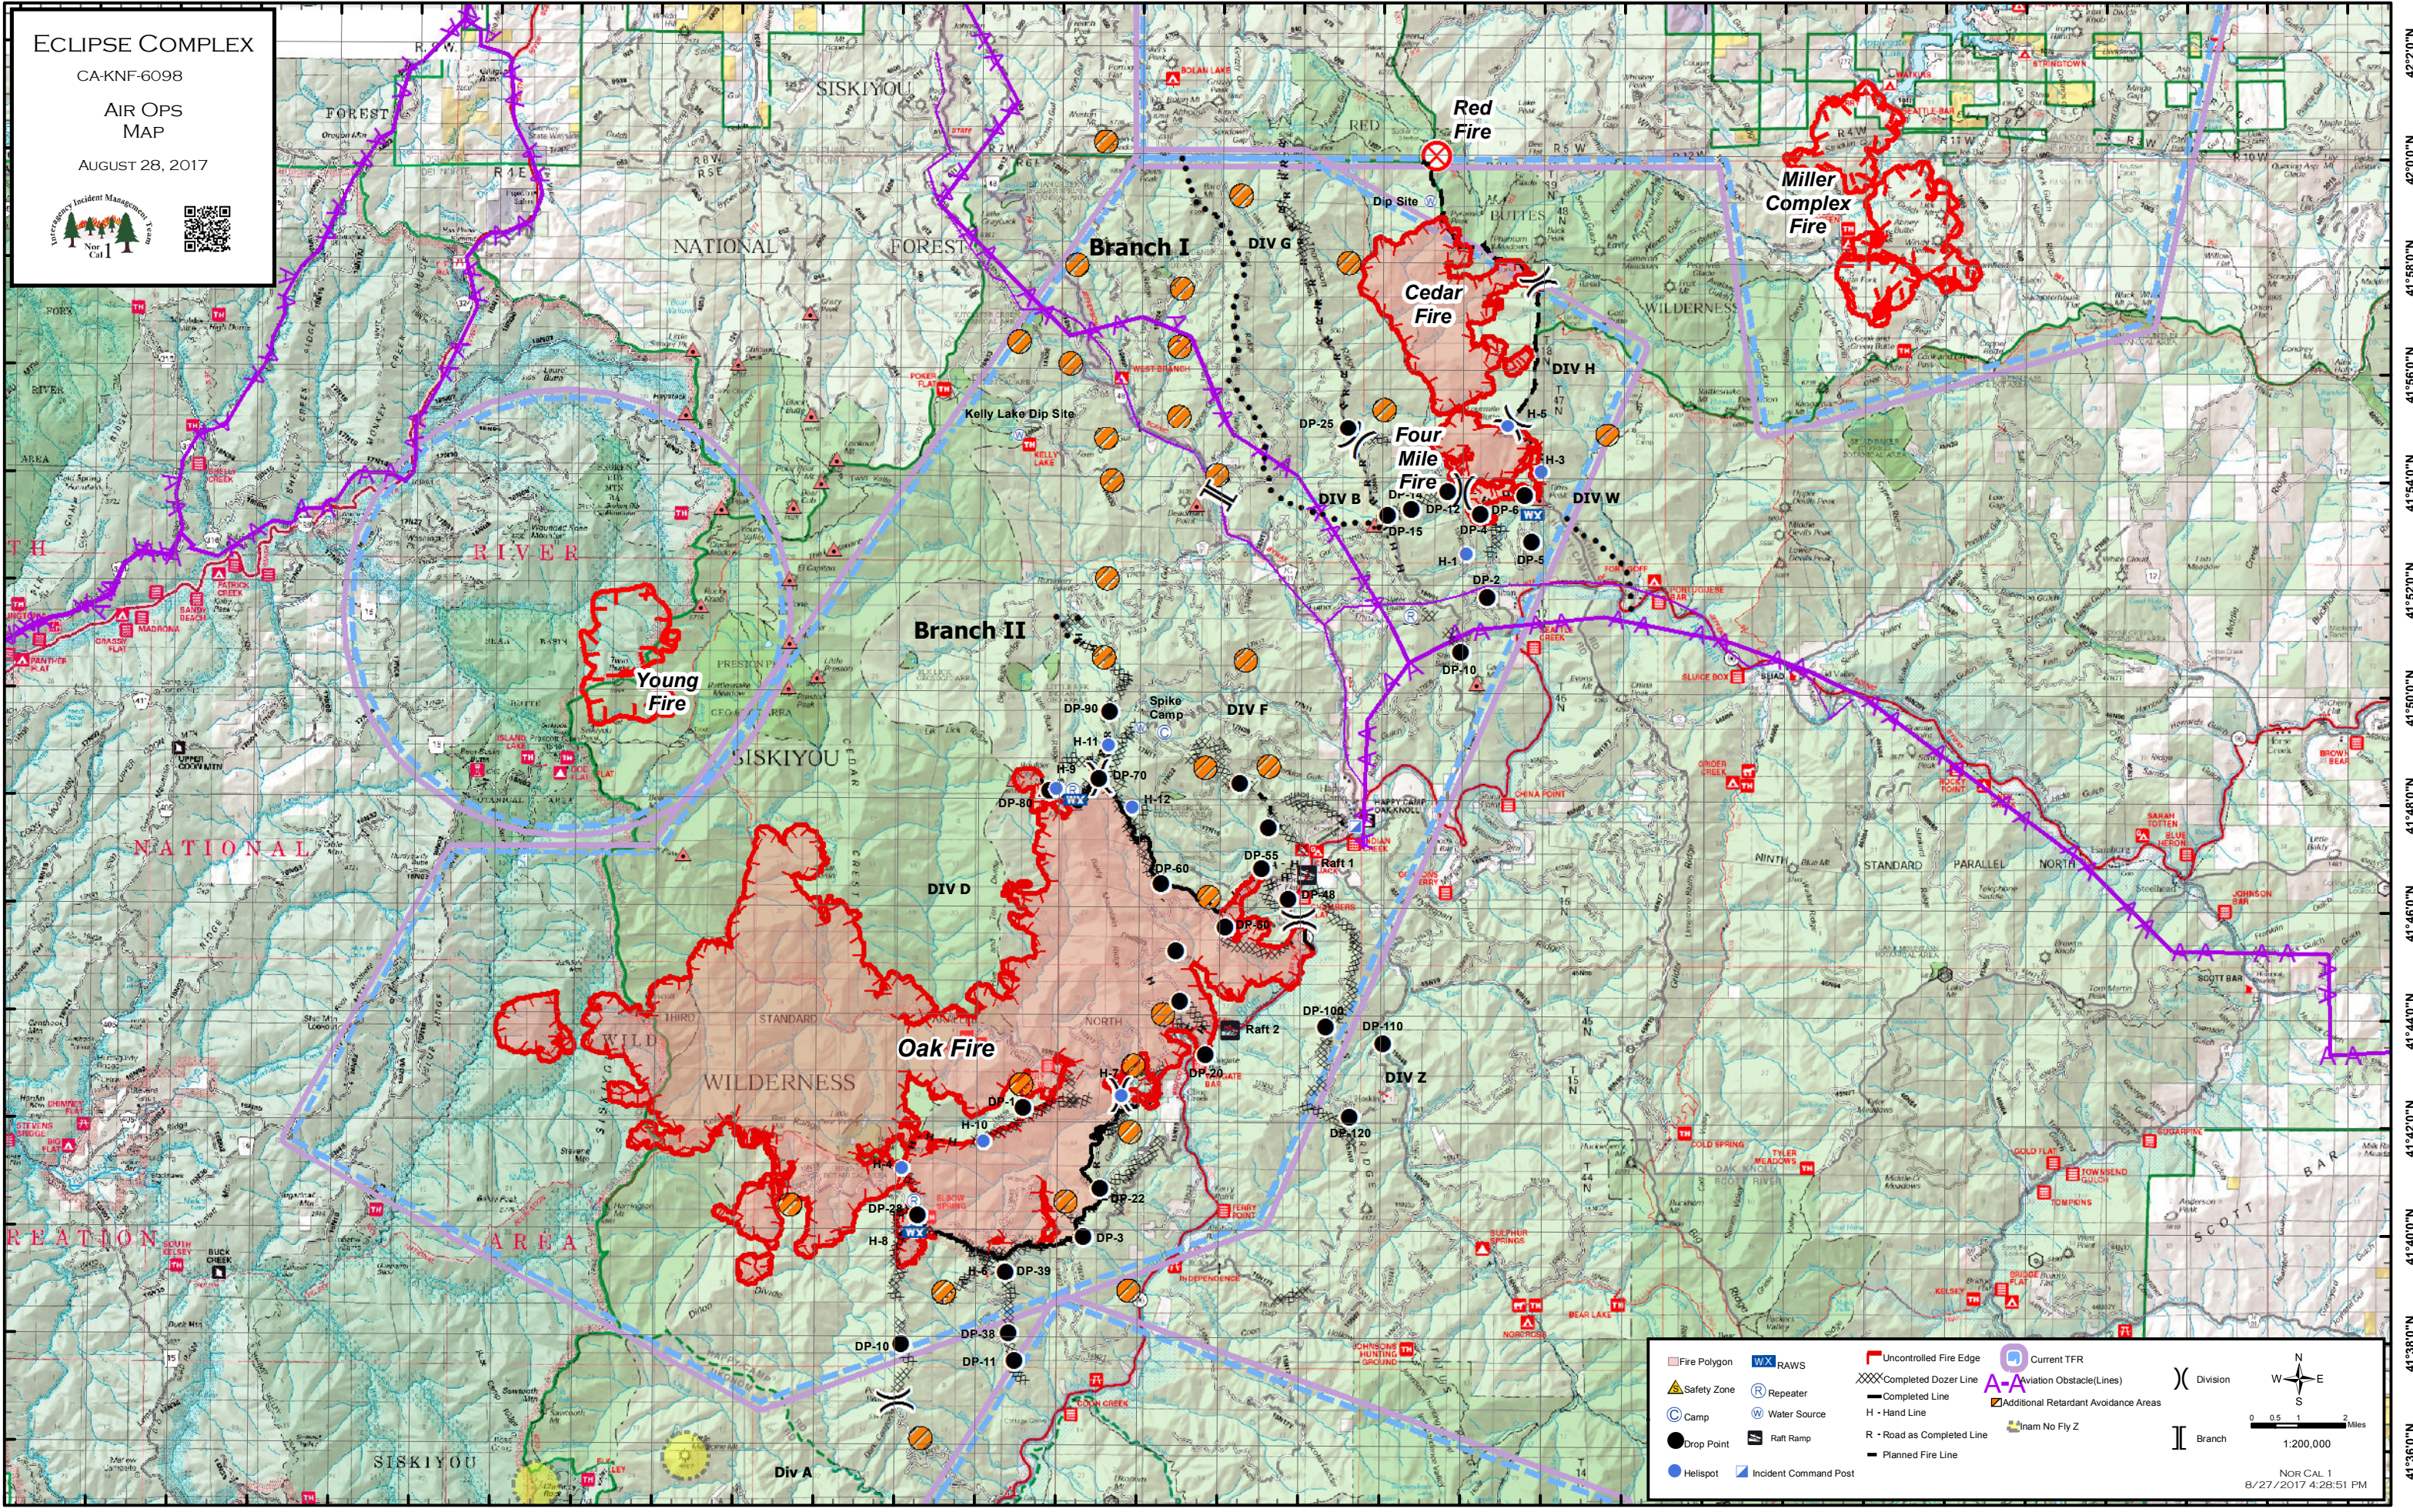

ECLIPSE COMPLEX
 CA-KNF-6098
 AIR OPS
 MAP
 AUGUST 28, 2017

Fire Polygon	RAWs	Uncontrolled Fire Edge	Current TFR
Safety Zone	Repeater	Completed Dozer Line	Aviation Obstacle(Lines)
Camp	Water Source	Completed Line	Additional Retardant Avoidance Areas
Drop Point	Raft Ramp	H - Hand Line	Inham No Fly Z
Helispot	Incident Command Post	R - Road as Completed Line	Planned Fire Line
		Division	Branch

1:200,000
 NOR CAL 1
 8/27/2017 4:28:51 PM