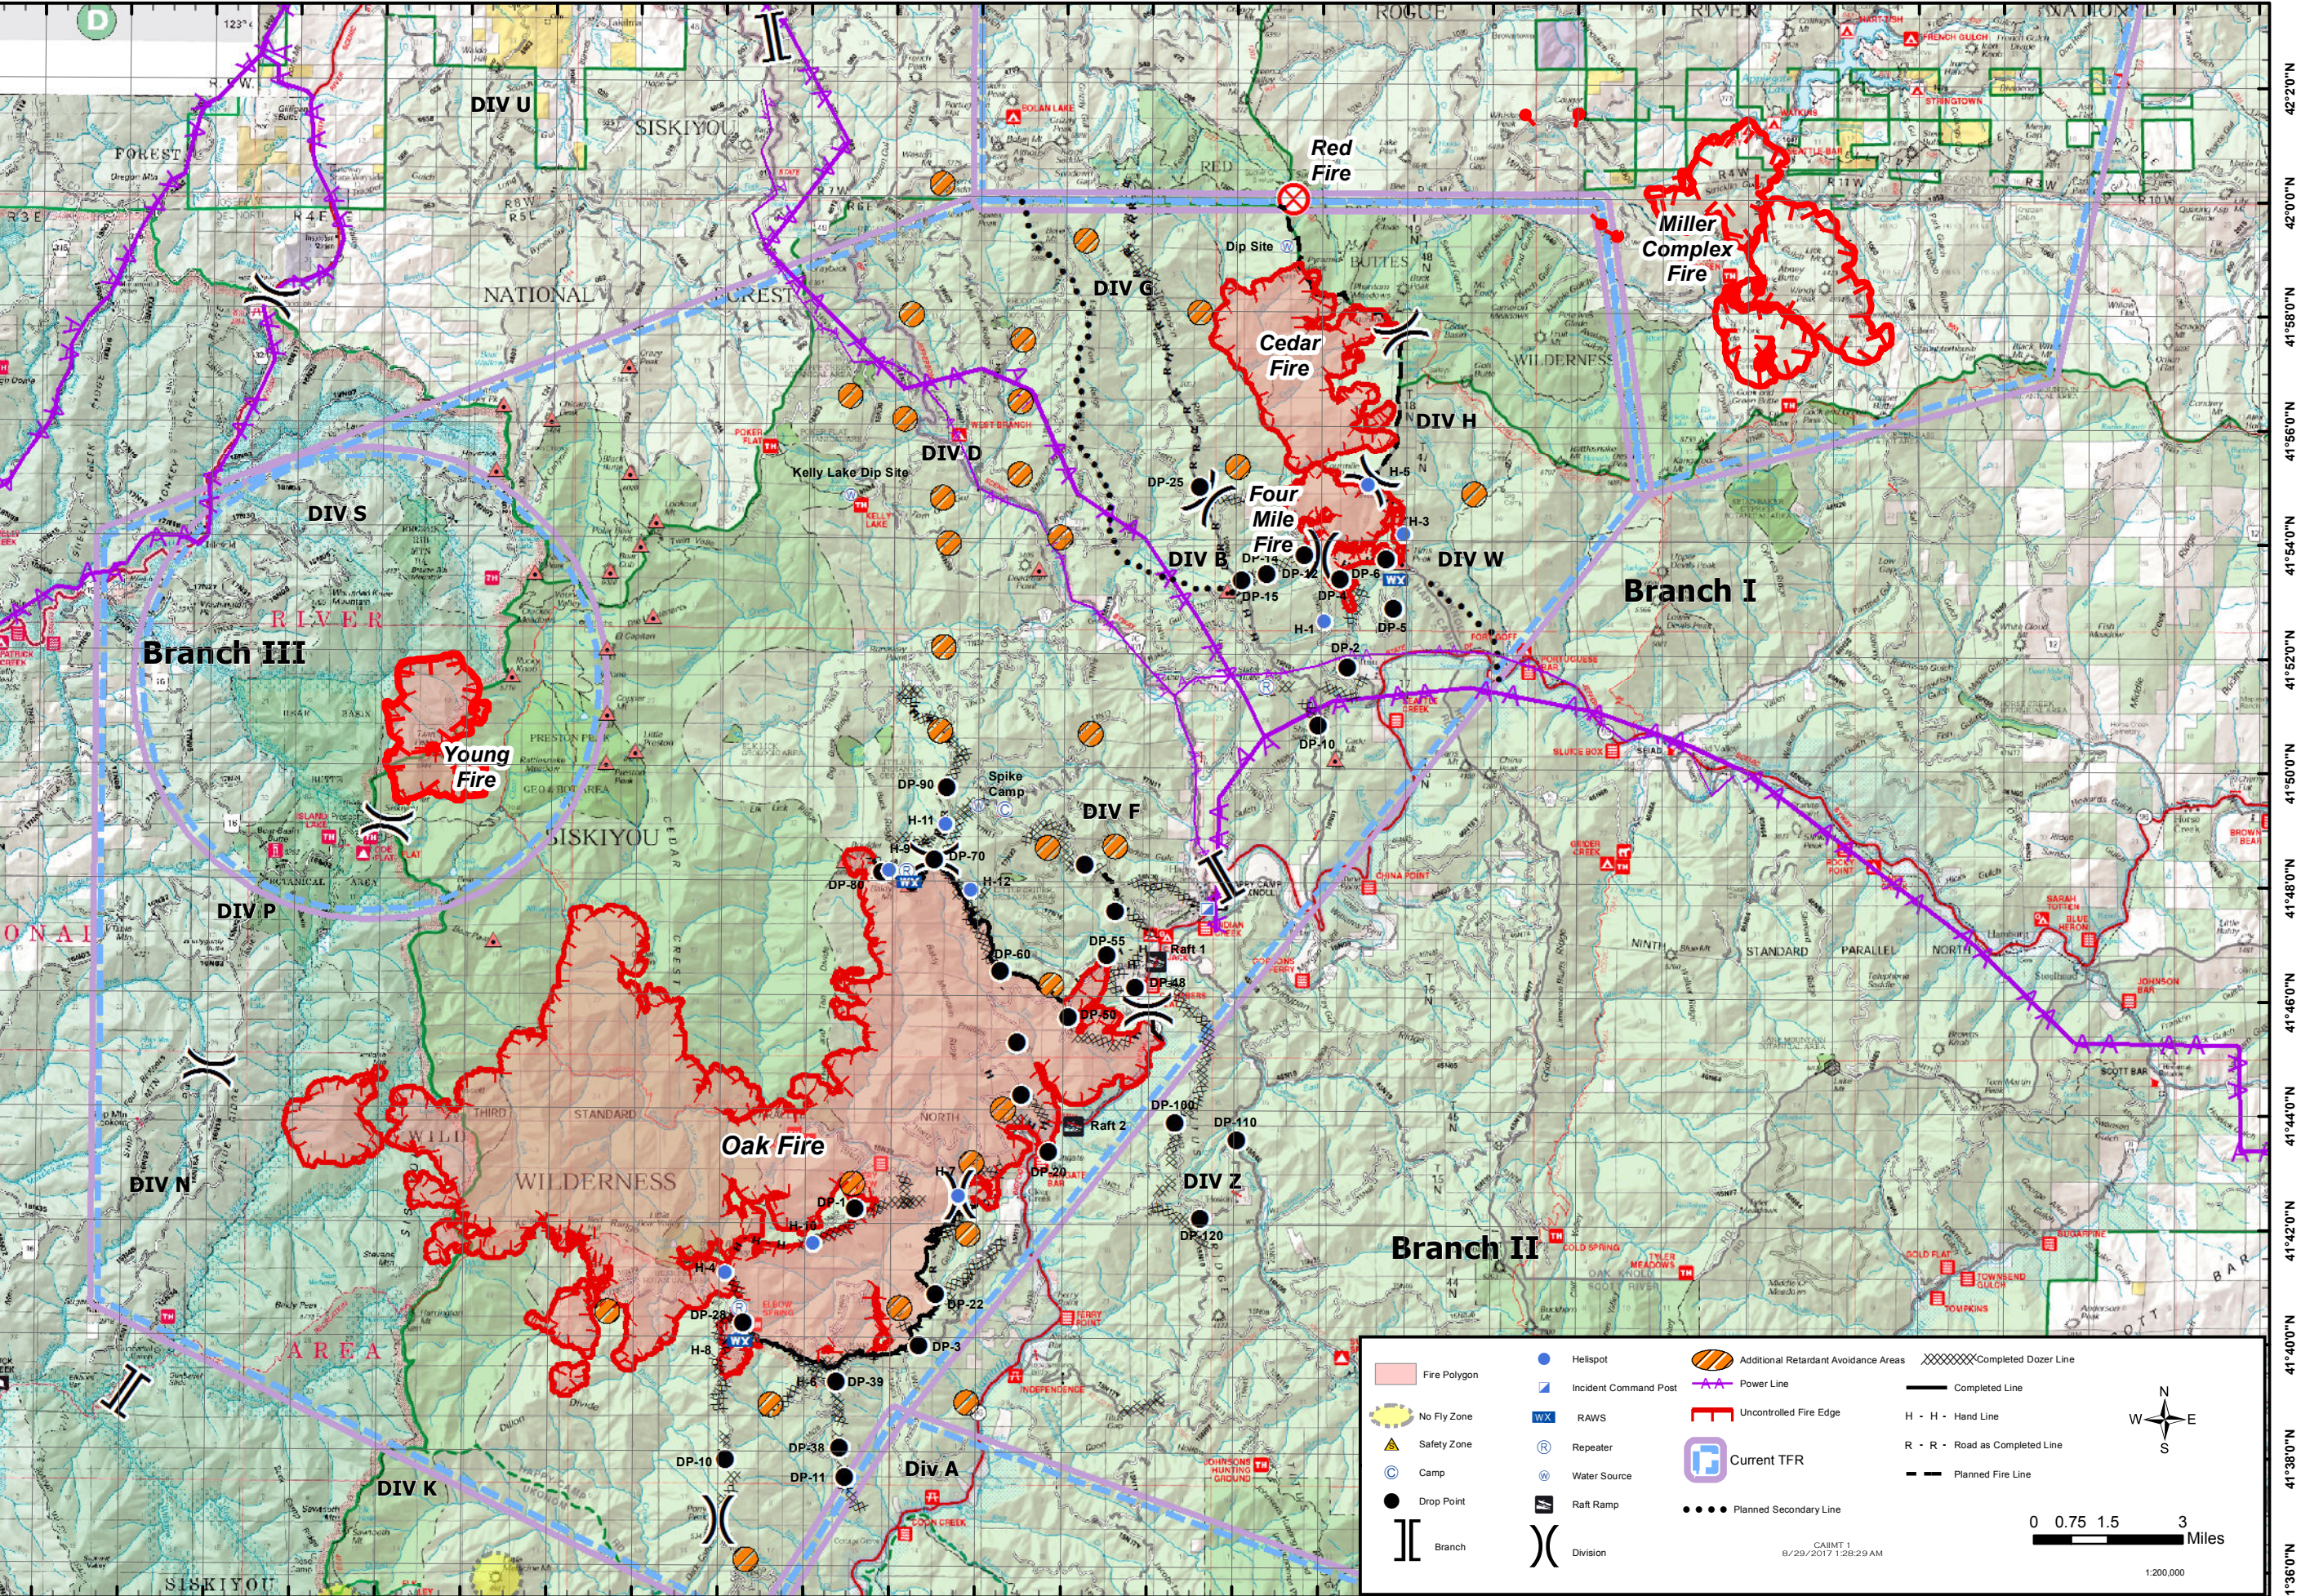

ECLIPSE COMPLEX
 CA-KNF-006098
 AIR OPS
 MAP
 AUGUST 29, 2017

Fire Polygon	Helispot	Additional Retardant Avoidance Areas	Completed Dozer Line
No Fly Zone	Incident Command Post	Power Line	Completed Line
Safety Zone	RAWs	Uncontrolled Fire Edge	H - H - Hand Line
Camp	Repeater	Current TFR	R - R - Road as Completed Line
Drop Point	Water Source	Planned Secondary Line	Planned Fire Line
Branch	Raft Ramp		
	Division		

0 0.75 1.5 3 Miles

CAIBMT 1
8/29/2017 1:28:29 AM

1:200,000