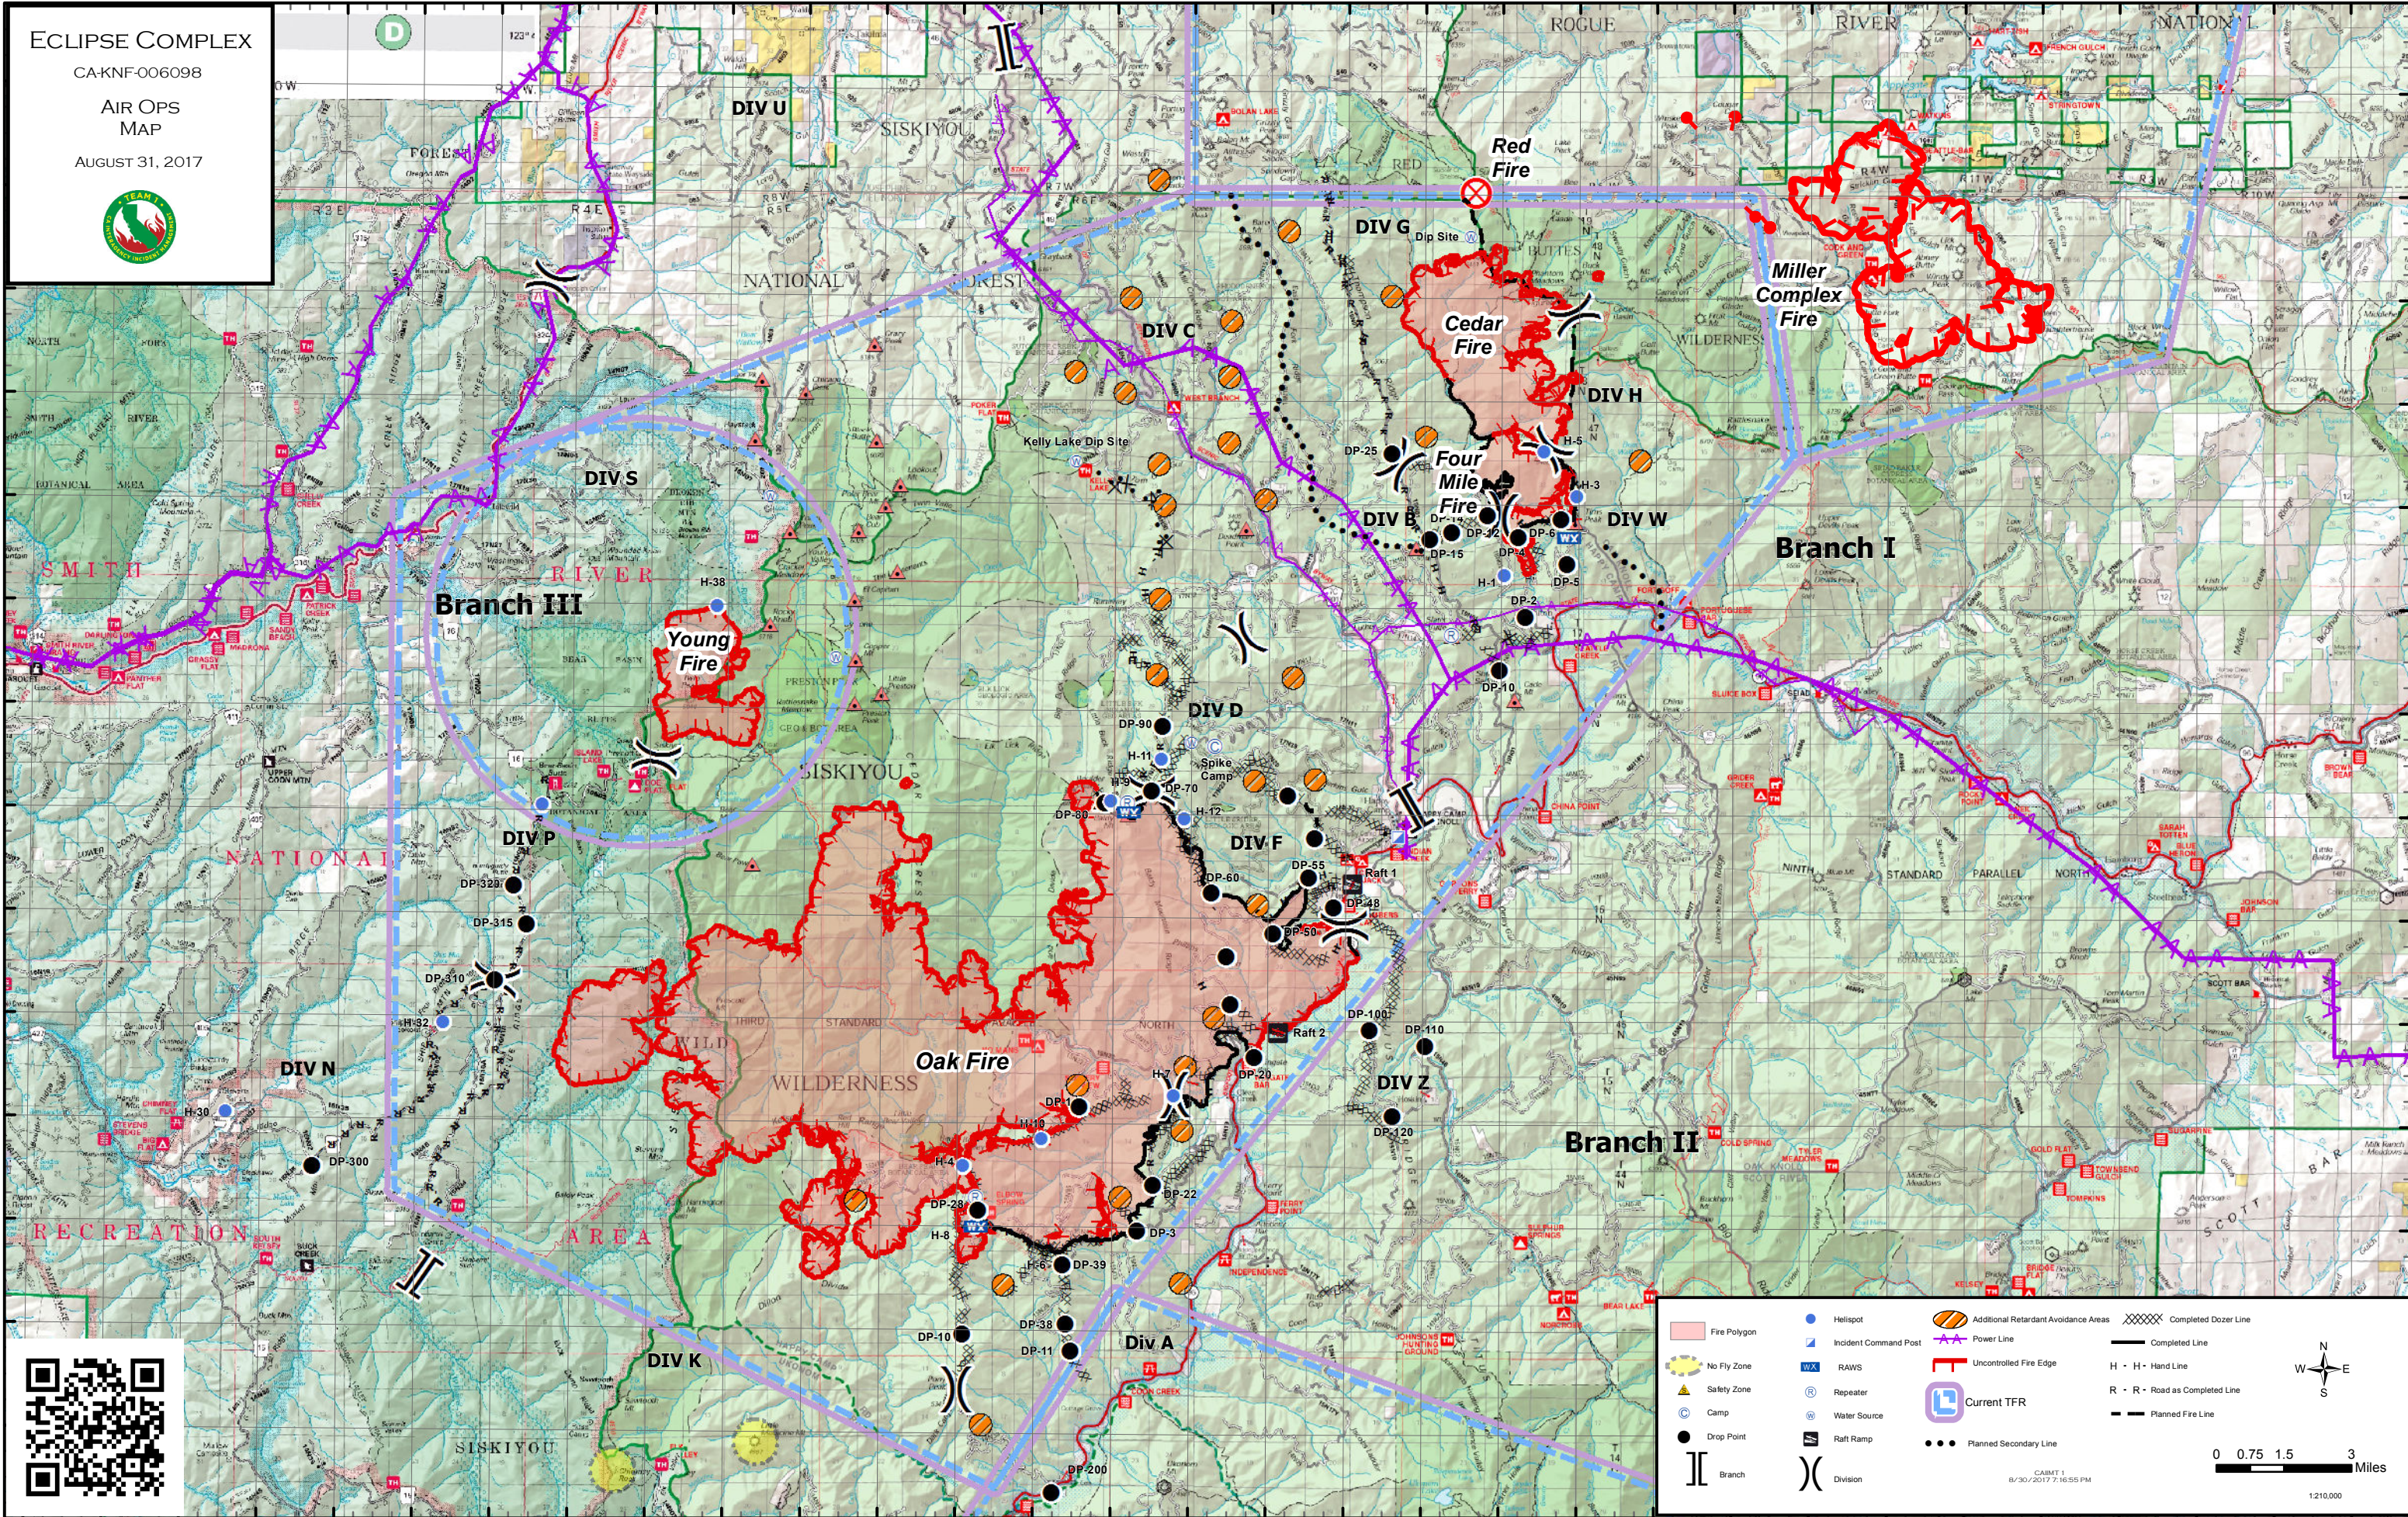

ECLIPSE COMPLEX

CA-KNF-006098

AIR OPS MAP

AUGUST 31, 2017

Fire Polygon	Helispot	Additional Retardant Avoidance Areas	Completed Dozer Line
No Fly Zone	RAWs	Power Line	Completed Line
Safety Zone	Repeater	Uncontrolled Fire Edge	H - H - Hand Line
Camp	Water Source	Current TFR	R - R - Road as Completed Line
Drop Point	Raft Ramp	Planned Secondary Line	Planned Fire Line
Branch	Division		

CAIMT 1
8/30/2017 7:16:55 PM

0 0.75 1.5 3 Miles

1:210,000