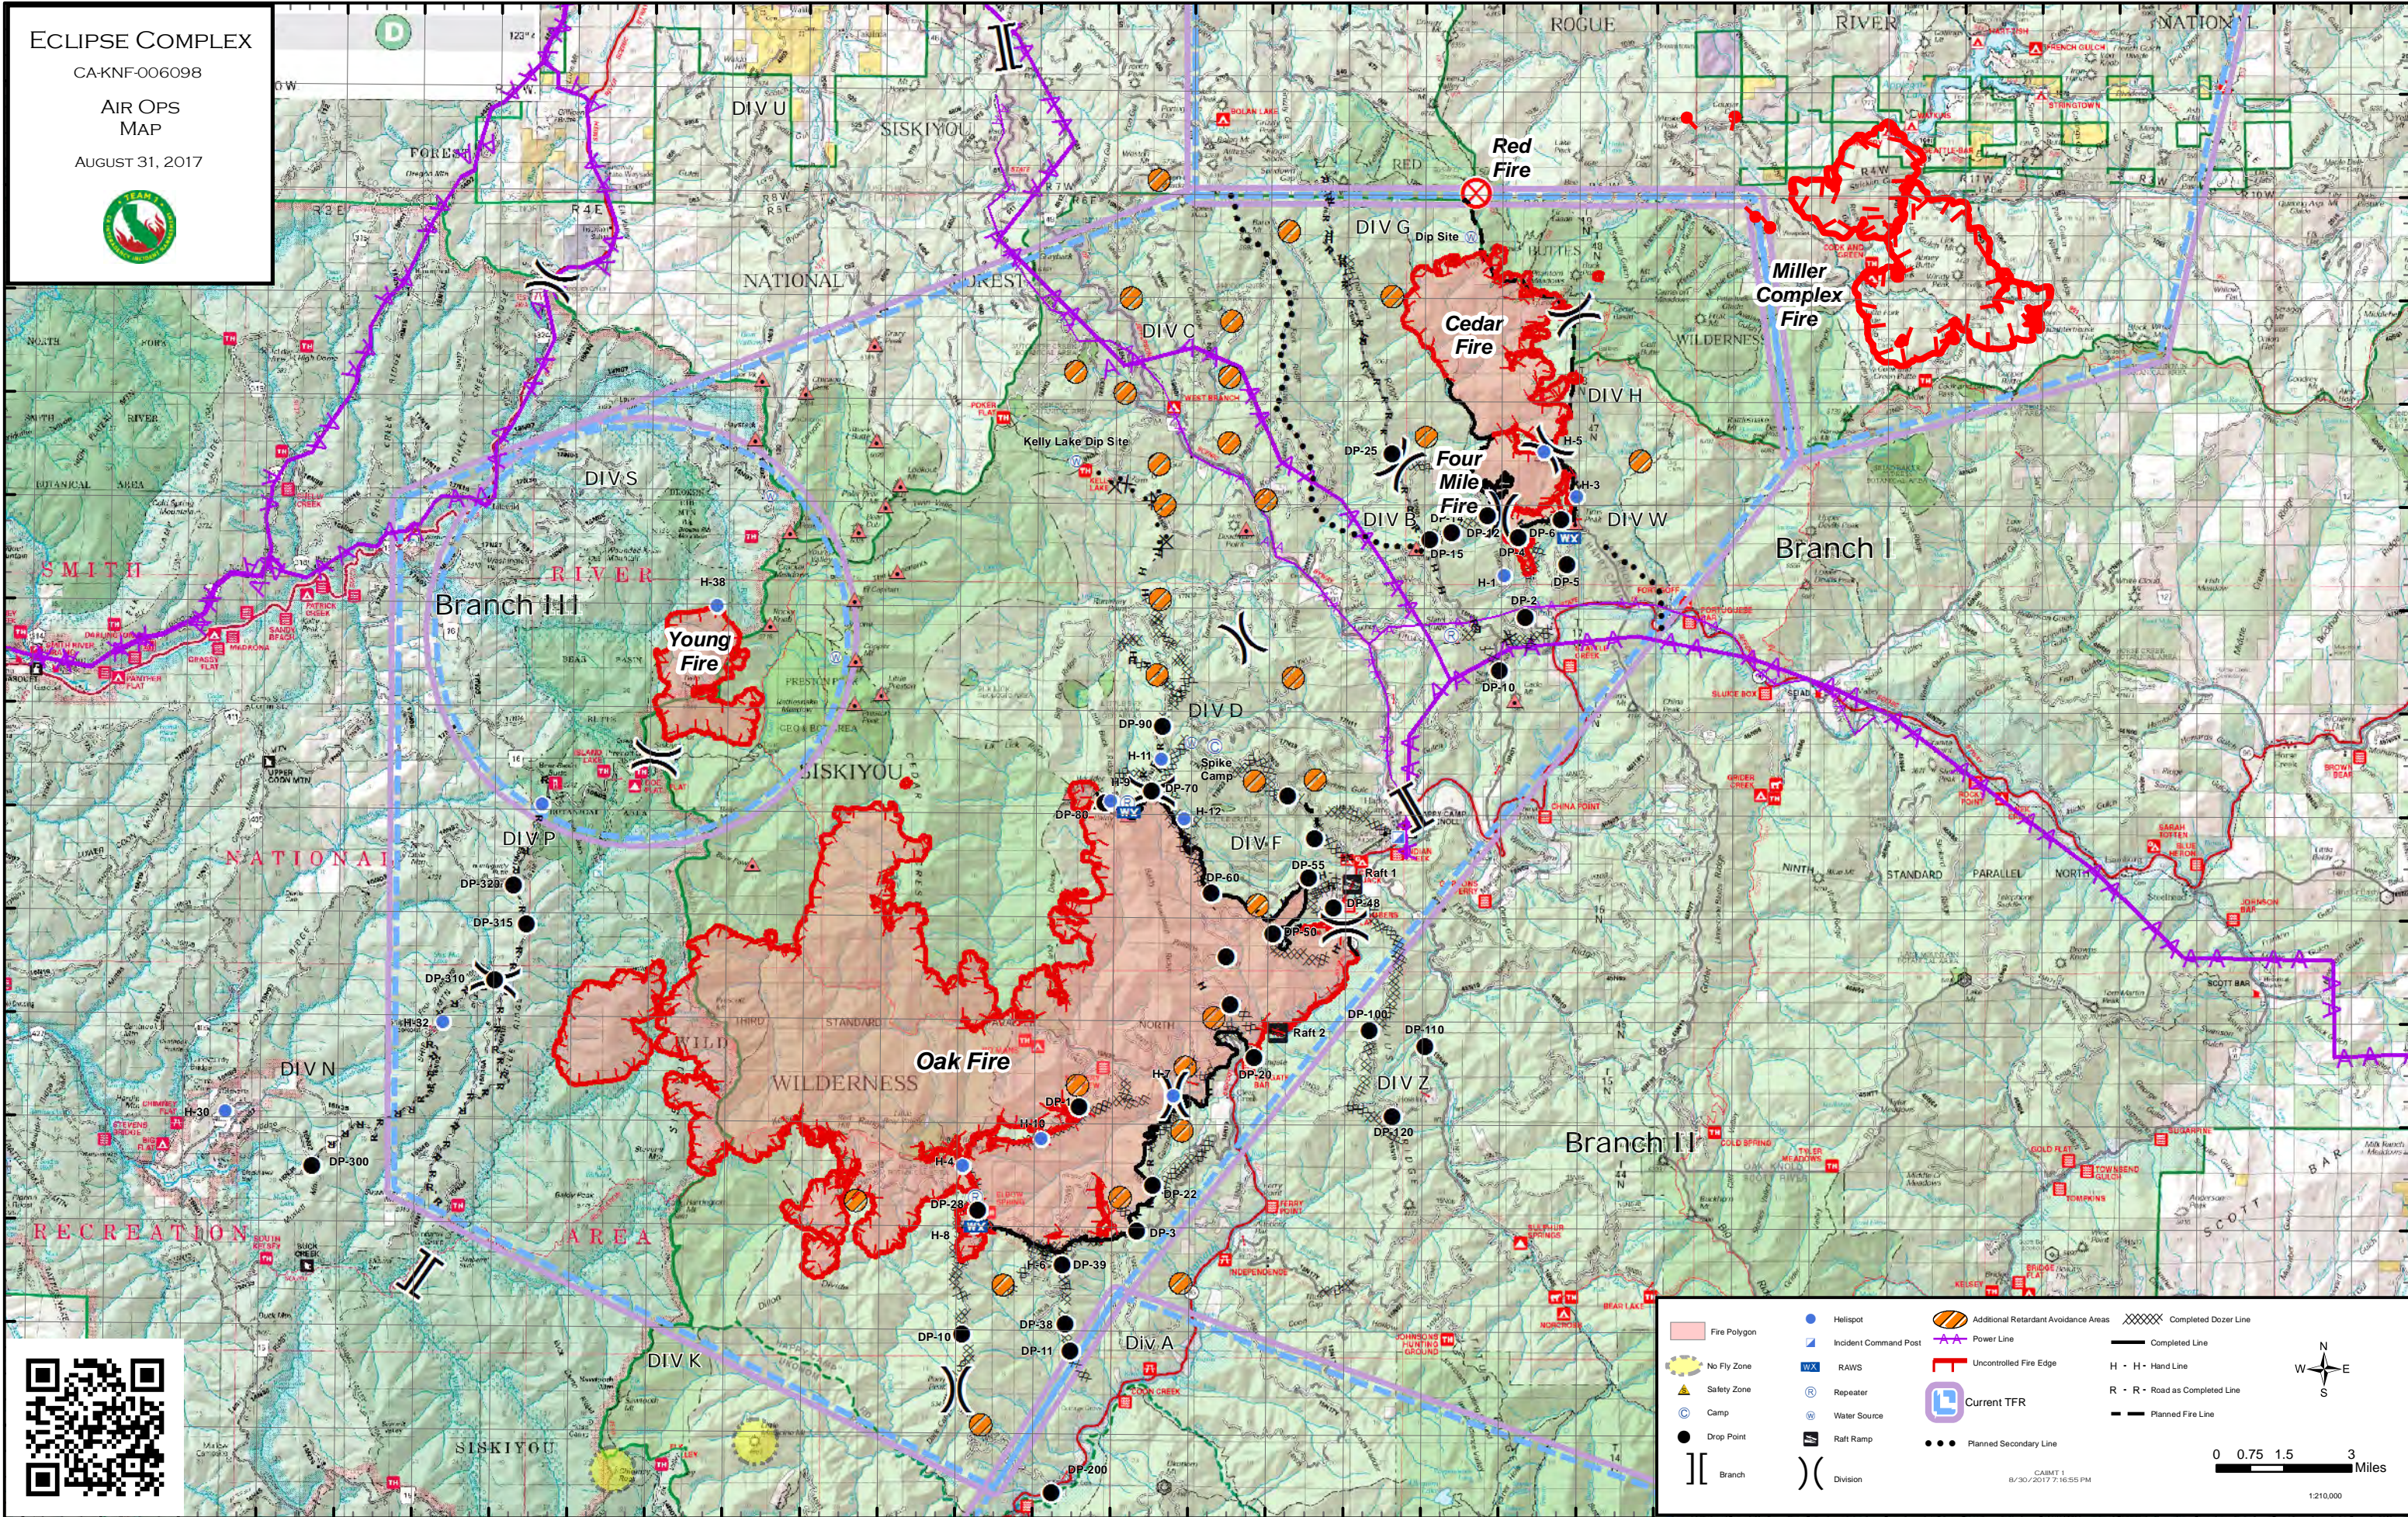

ECLIPSE COMPLEX

CA-KNF-006098

AIR OPS MAP

AUGUST 31, 2017

Fire Polygon	Helispot	Additional Retardant Avoidance Areas	Completed Dozer Line
No Fly Zone	RAWs	Power Line	Completed Line
Safety Zone	Repeater	Uncontrolled Fire Edge	H - H - Hand Line
Camp	Water Source	Current TFR	R - R - Road as Completed Line
Drop Point	Raft Ramp	Planned Secondary Line	Planned Fire Line
Branch	Division		

0 0.75 1.5 3 Miles

CA-MT 1
8/30/2017 7:16:55 PM

1:210,000