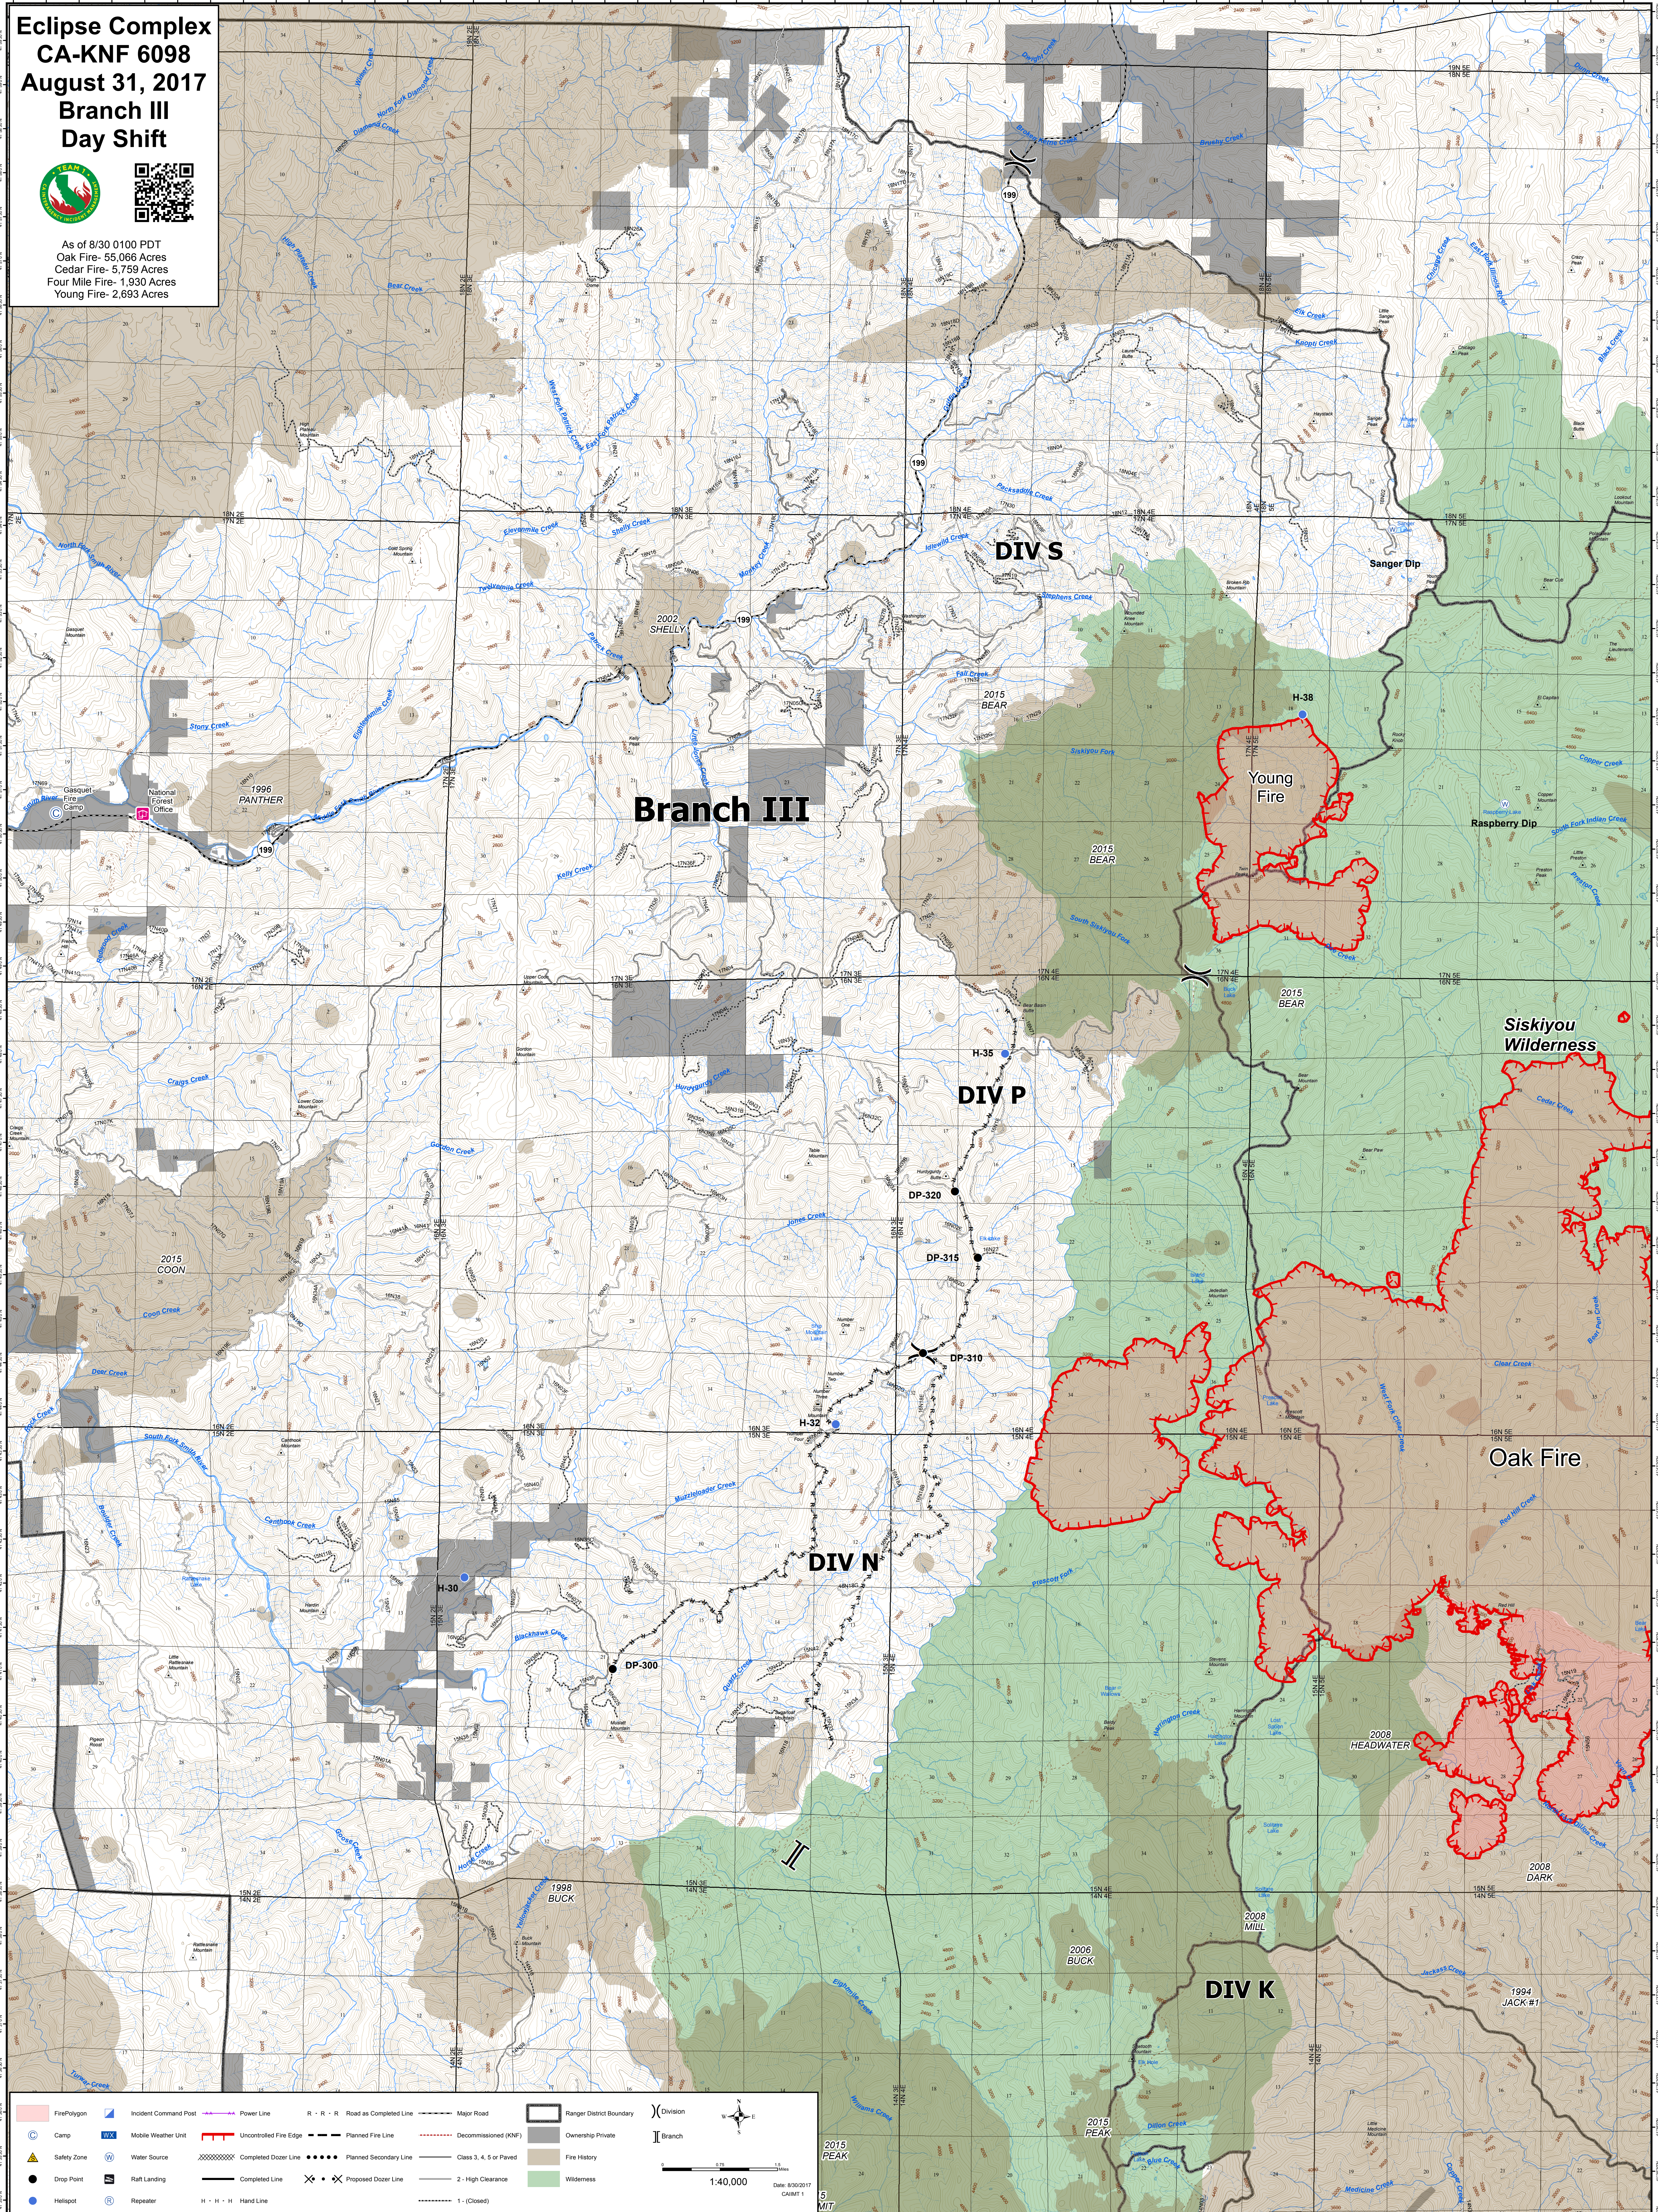

**Eclipse Complex
CA-KNF 6098
August 31, 2017
Branch III
Day Shift**

As of 8/30 0100 PDT
Oak Fire - 55,066 Acres
Cedar Fire - 5,759 Acres
Four Mile Fire - 1,930 Acres
Young Fire - 2,693 Acres

Scale: 1:40,000
Date: 8/30/2017
CA:MIT