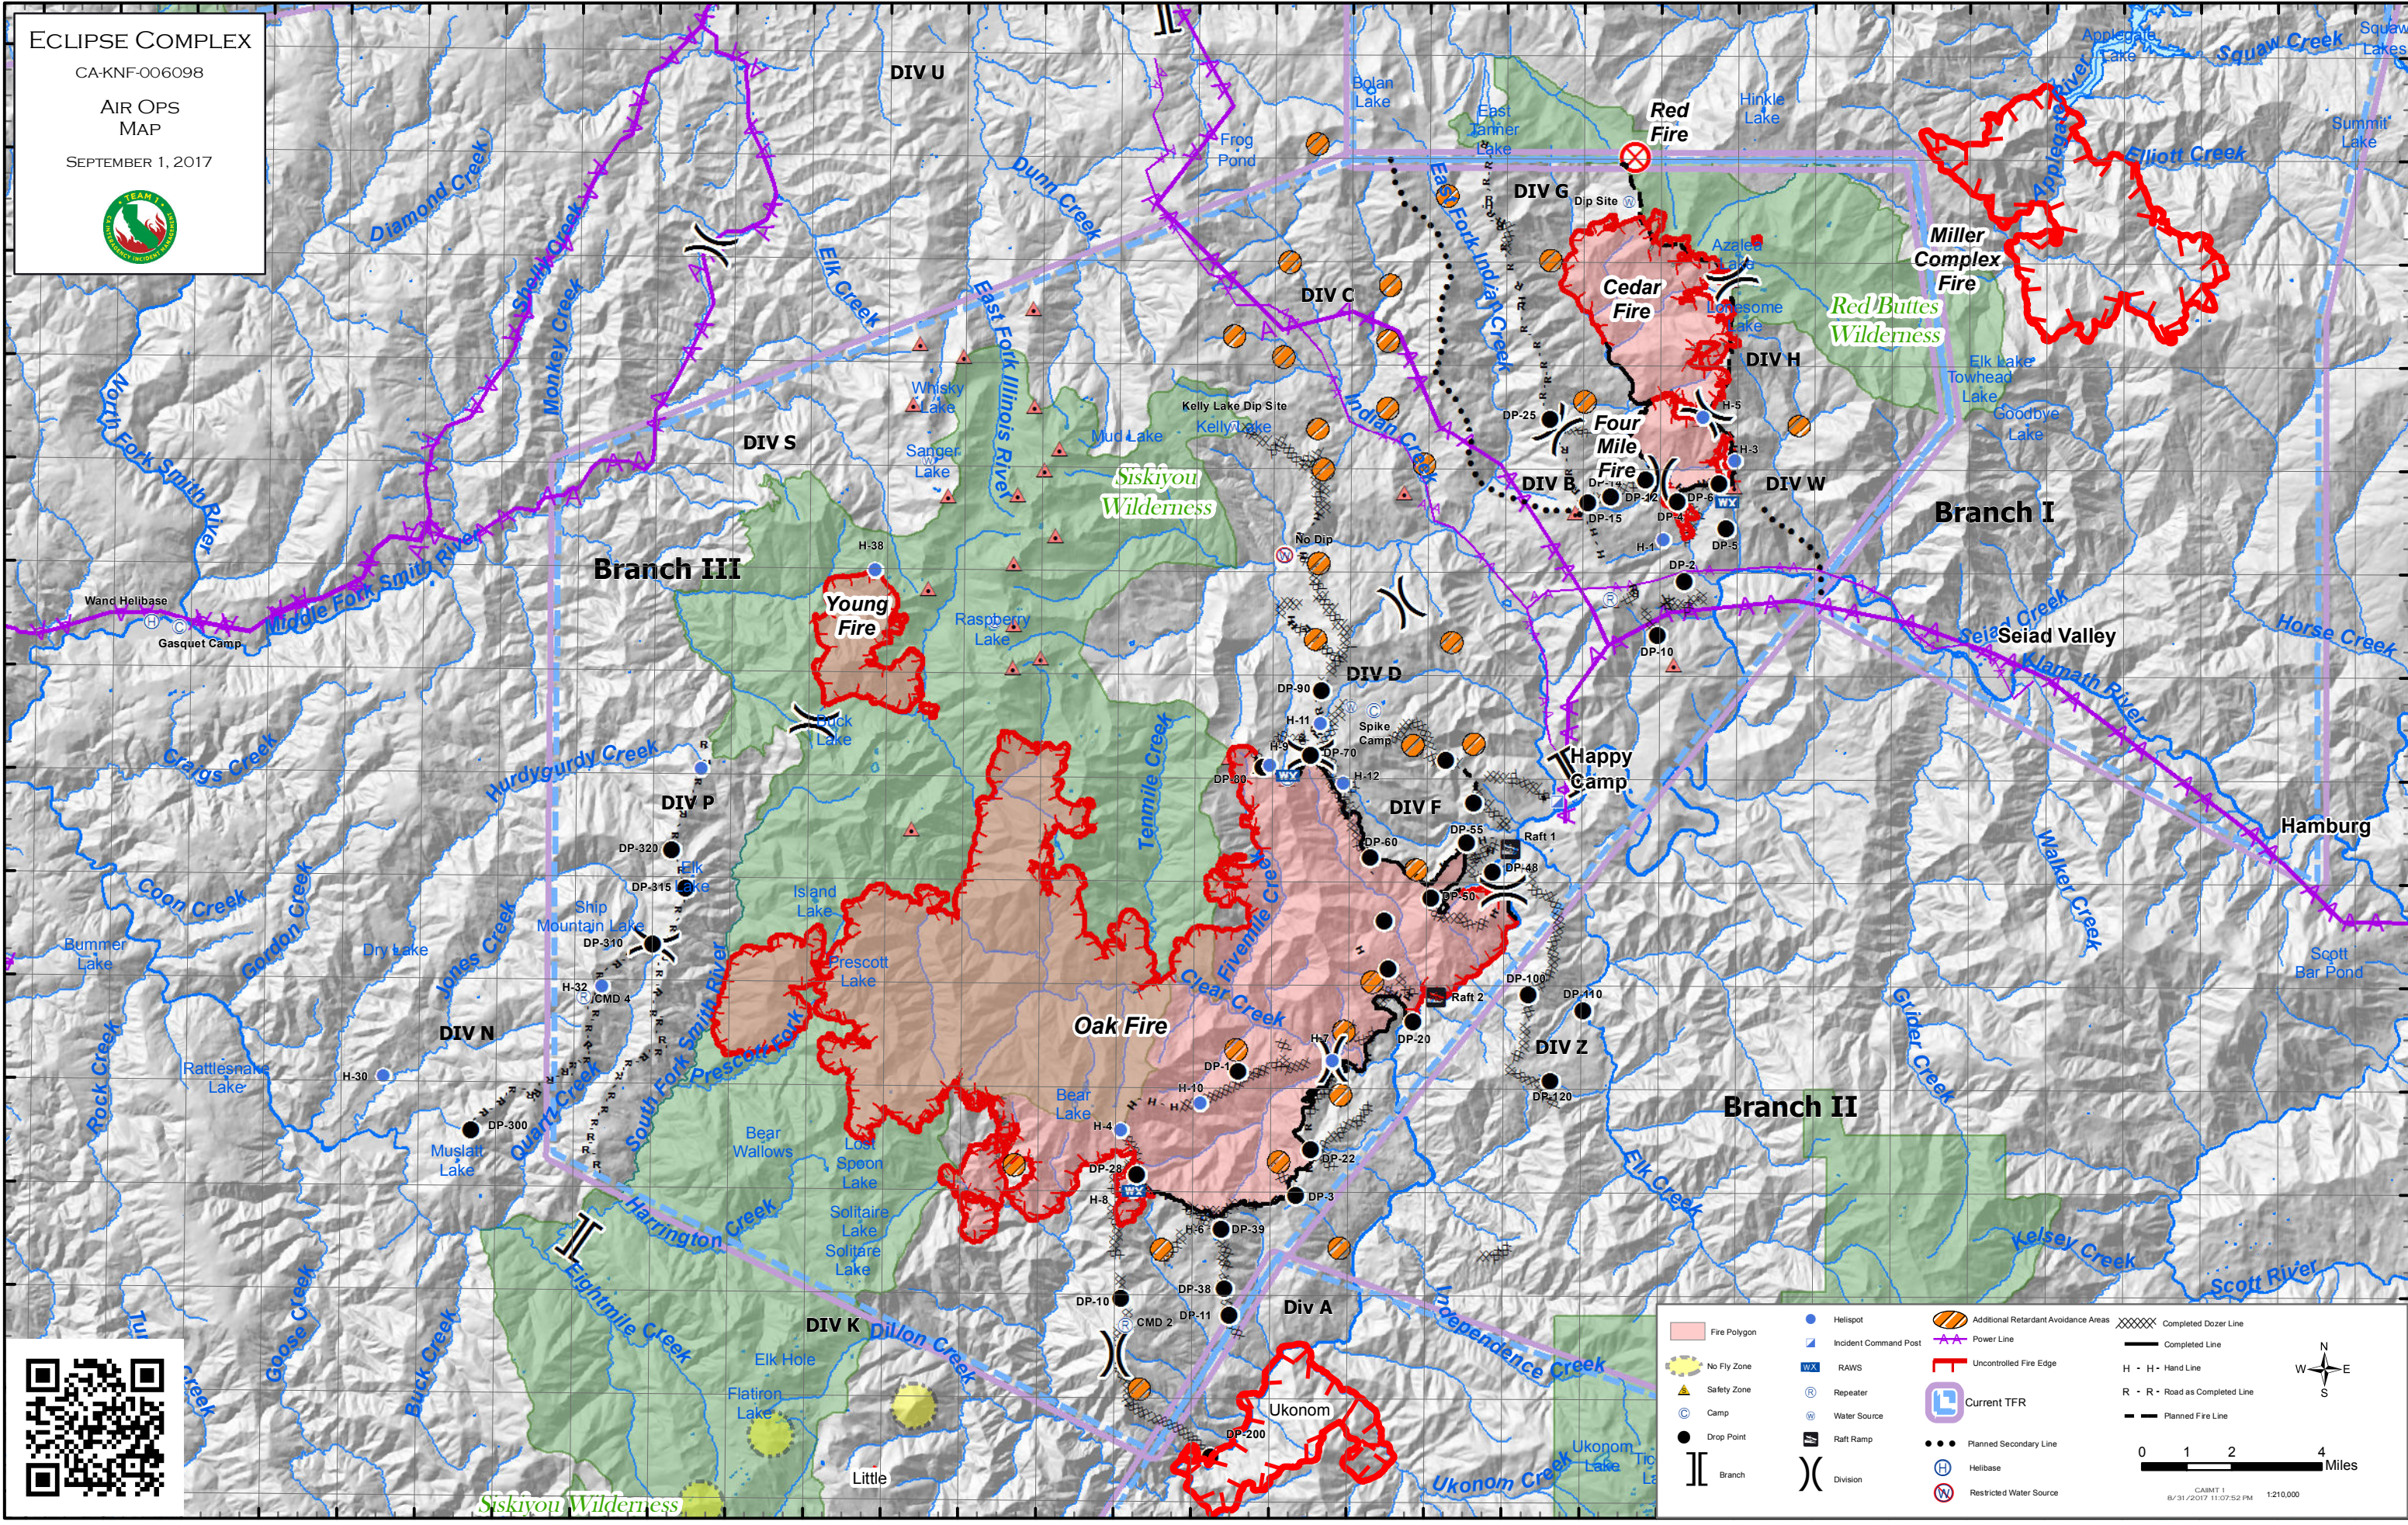

ECLIPSE COMPLEX
 CA-KNF-006098
 AIR OPS
 MAP
 SEPTEMBER 1, 2017

Fire Polygon	Helispot	Additional Retardant Avoidance Areas	Completed Dozer Line
No Fly Zone	RAWs	Power Line	Completed Line
Safety Zone	Repeater	Uncontrolled Fire Edge	H - H - Hand Line
Camp	Water Source	Current TFR	R - R - Road as Completed Line
Drop Point	Raft Ramp	Planned Secondary Line	Planned Fire Line
Branch	Division	Helibase	0 1 2 4 Miles
		Restricted Water Source	N W E S

CAMT 1
8/31/2017 11:07:52 PM 1:210,000