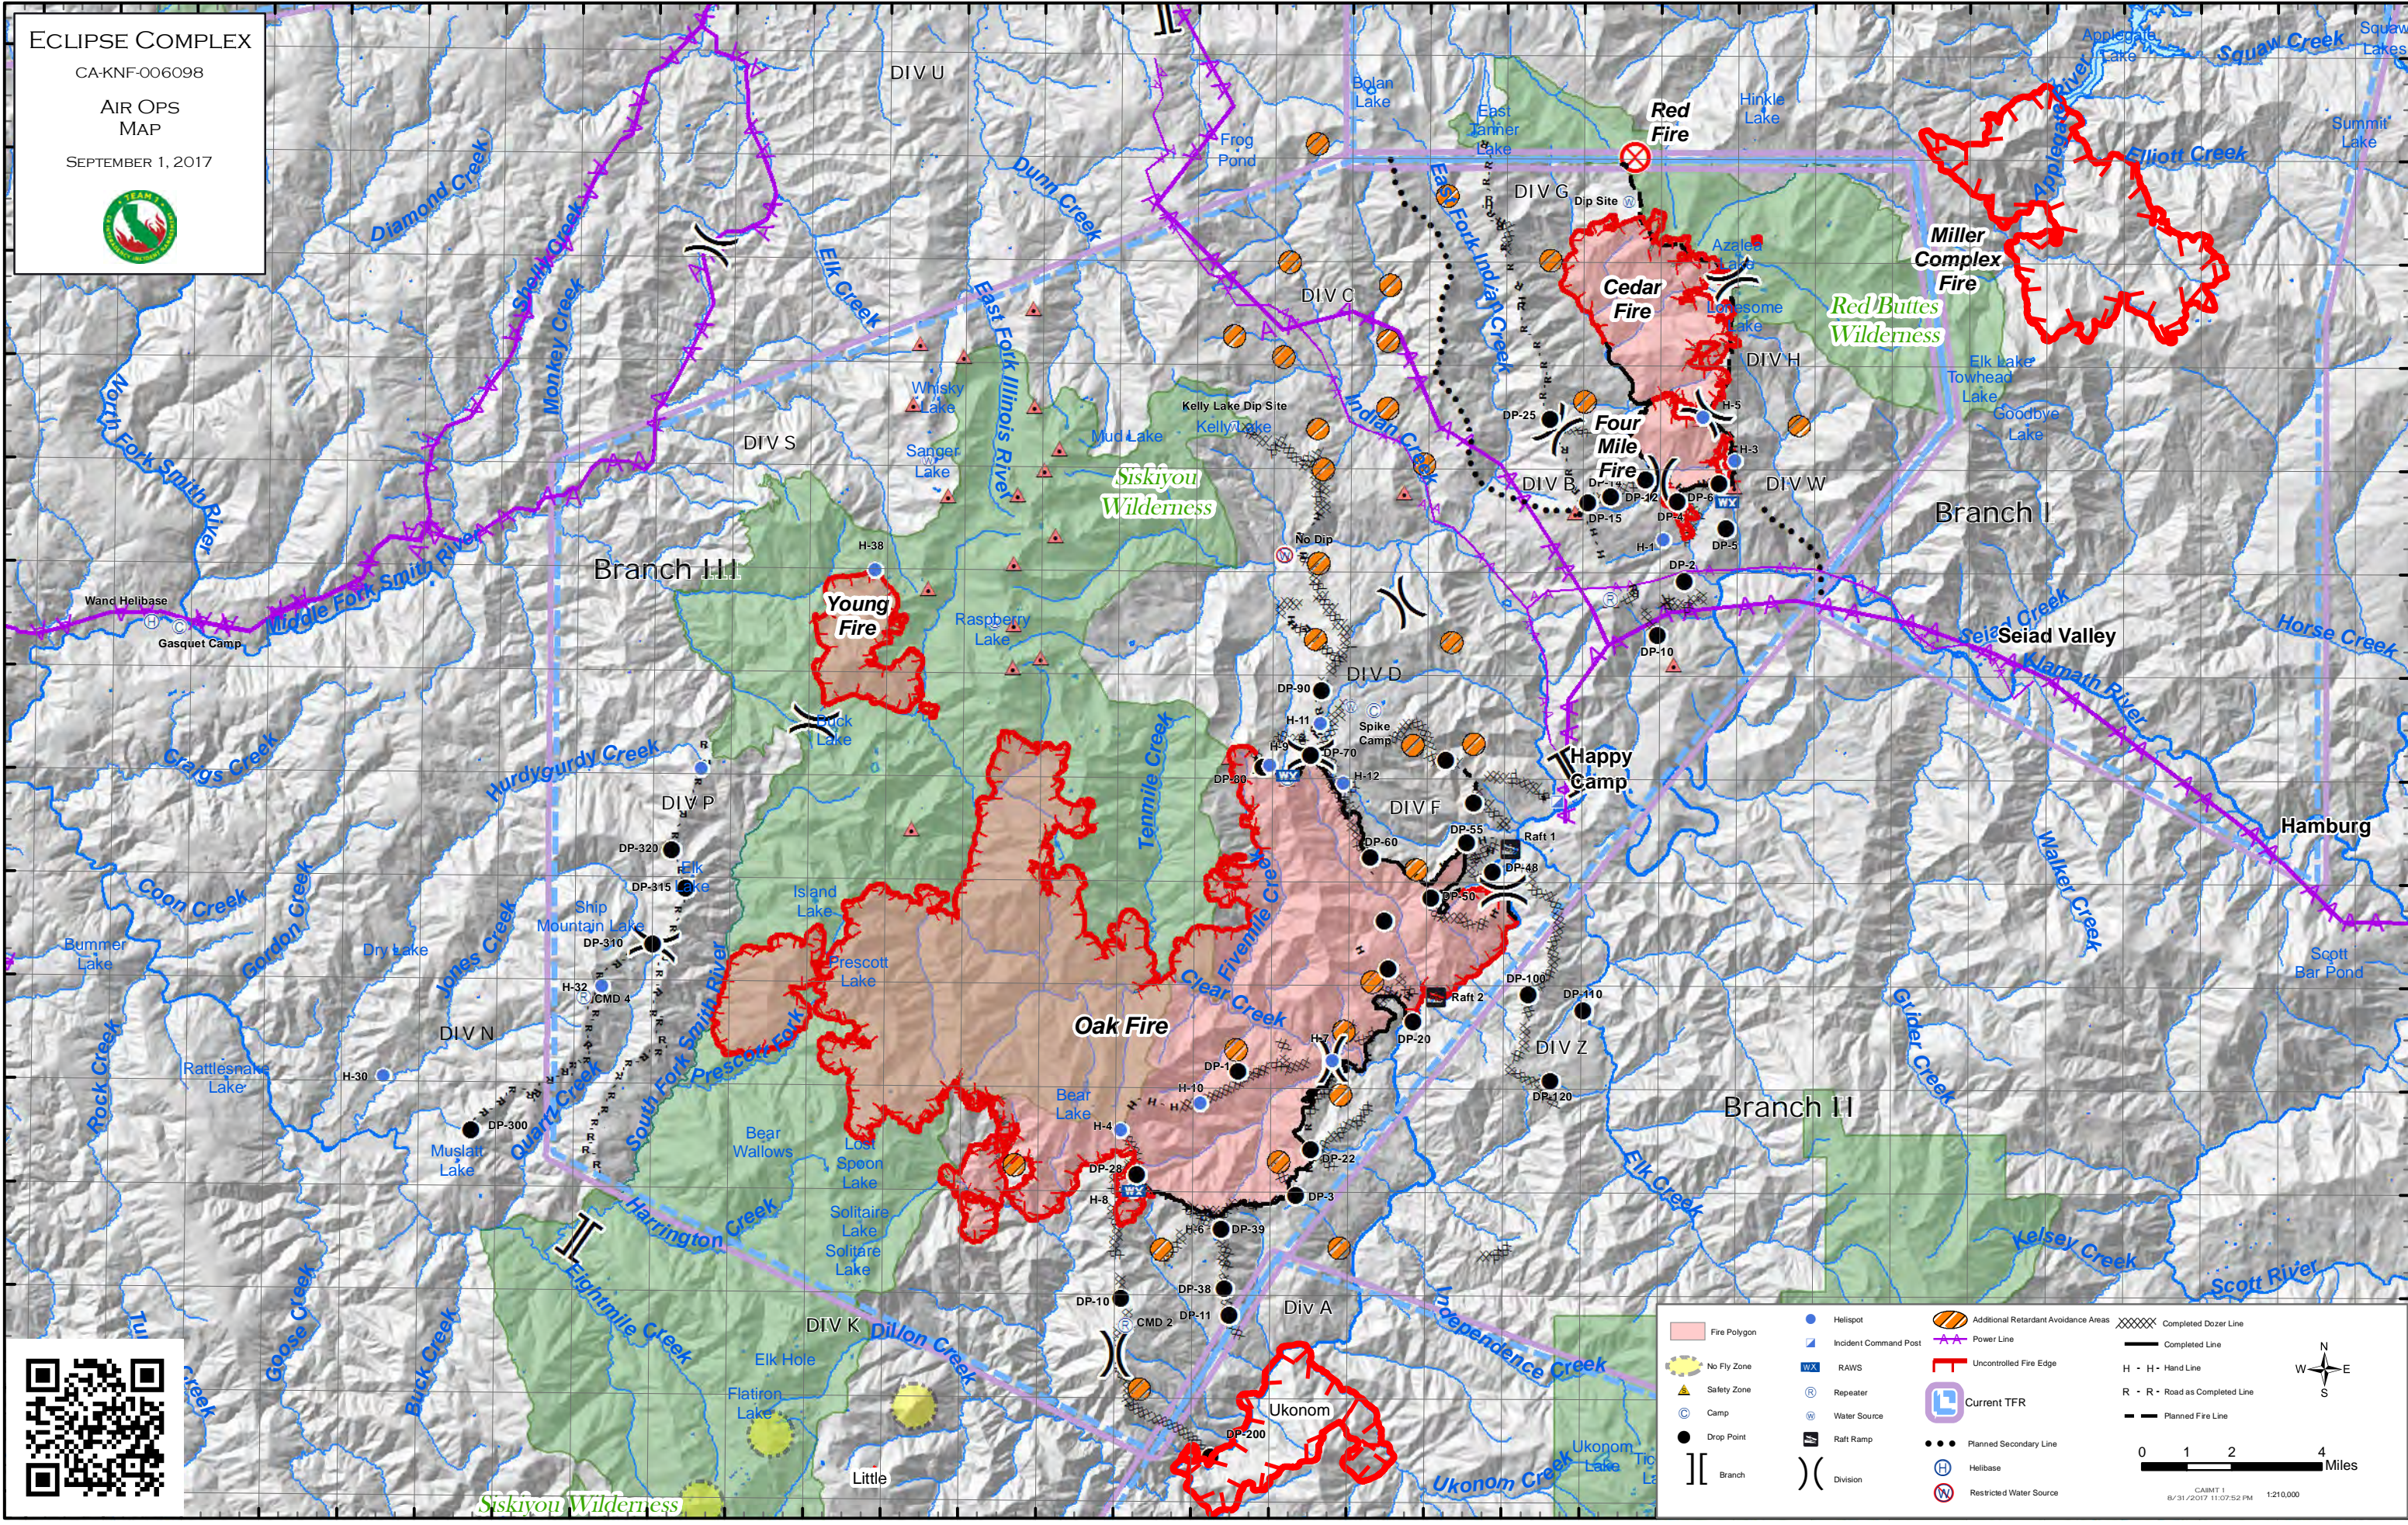

**ECLIPSE COMPLEX**  
 CA-KNF-006098  
 AIR OPS  
 MAP  
 SEPTEMBER 1, 2017

Fire Polygon	Helispot	Additional Retardant Avoidance Areas	Completed Dozer Line
No Fly Zone	RAWS	Power Line	Completed Line
Safety Zone	Repeater	Uncontrolled Fire Edge	H - H - Hand Line
Camp	Water Source	Current TFR	R - R - Road as Completed Line
Drop Point	Raft Ramp	Planned Secondary Line	Planned Fire Line
Branch	Helibase	Restricted Water Source	
Division			

  
  
CAMT 1  
8/31/2017 11:07:52 PM 1:210,000