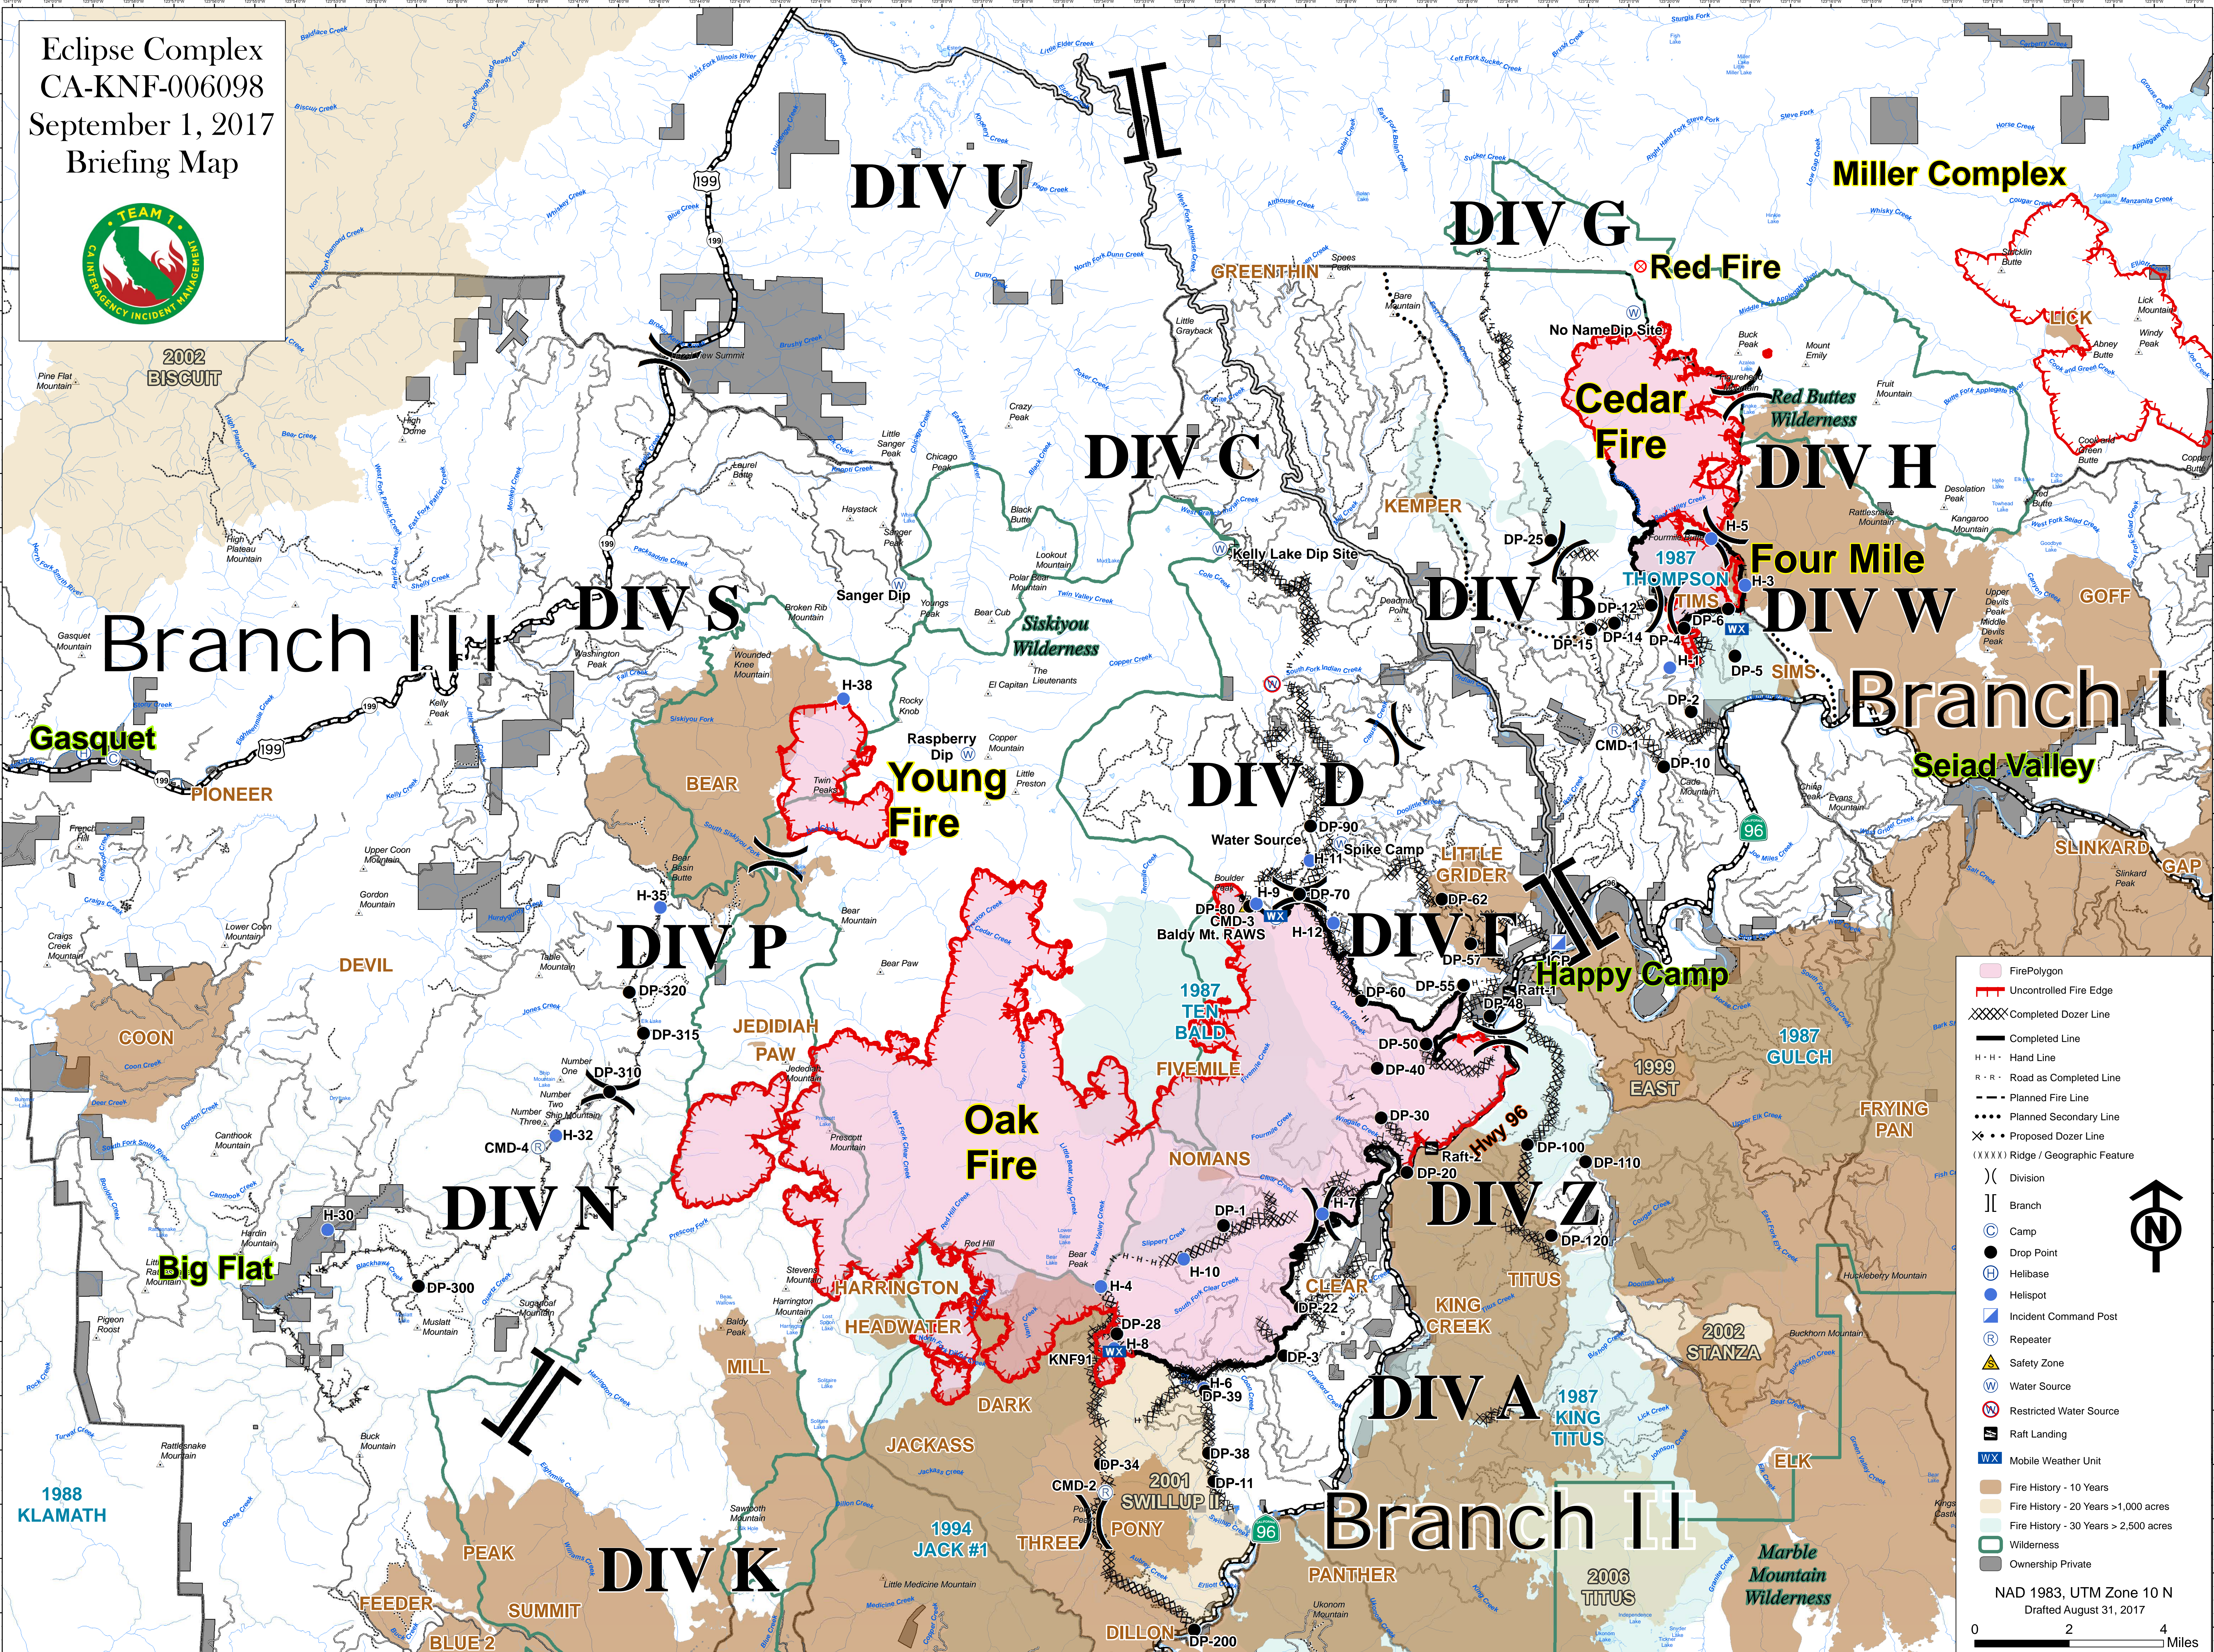

Eclipse Complex
 CA-KNF-006098
 September 1, 2017
 Briefing Map

Legend

- Fire Polygon
- Uncontrolled Fire Edge
- Completed Dozer Line
- Completed Line
- Hand Line
- Road as Completed Line
- Planned Fire Line
- Planned Secondary Line
- Proposed Dozer Line
- (XXXX) Ridge / Geographic Feature
- Division
- Branch
- Camp
- Drop Point
- Helibase
- Helispot
- Incident Command Post
- Repeater
- Safety Zone
- Water Source
- Restricted Water Source
- Raft Landing
- Mobile Weather Unit
- Fire History - 10 Years
- Fire History - 20 Years > 1,000 acres
- Fire History - 30 Years > 2,500 acres
- Wilderness
- Ownership Private

NAD 1983, UTM Zone 10 N
 Drafted August 31, 2017

0 2 4 Miles