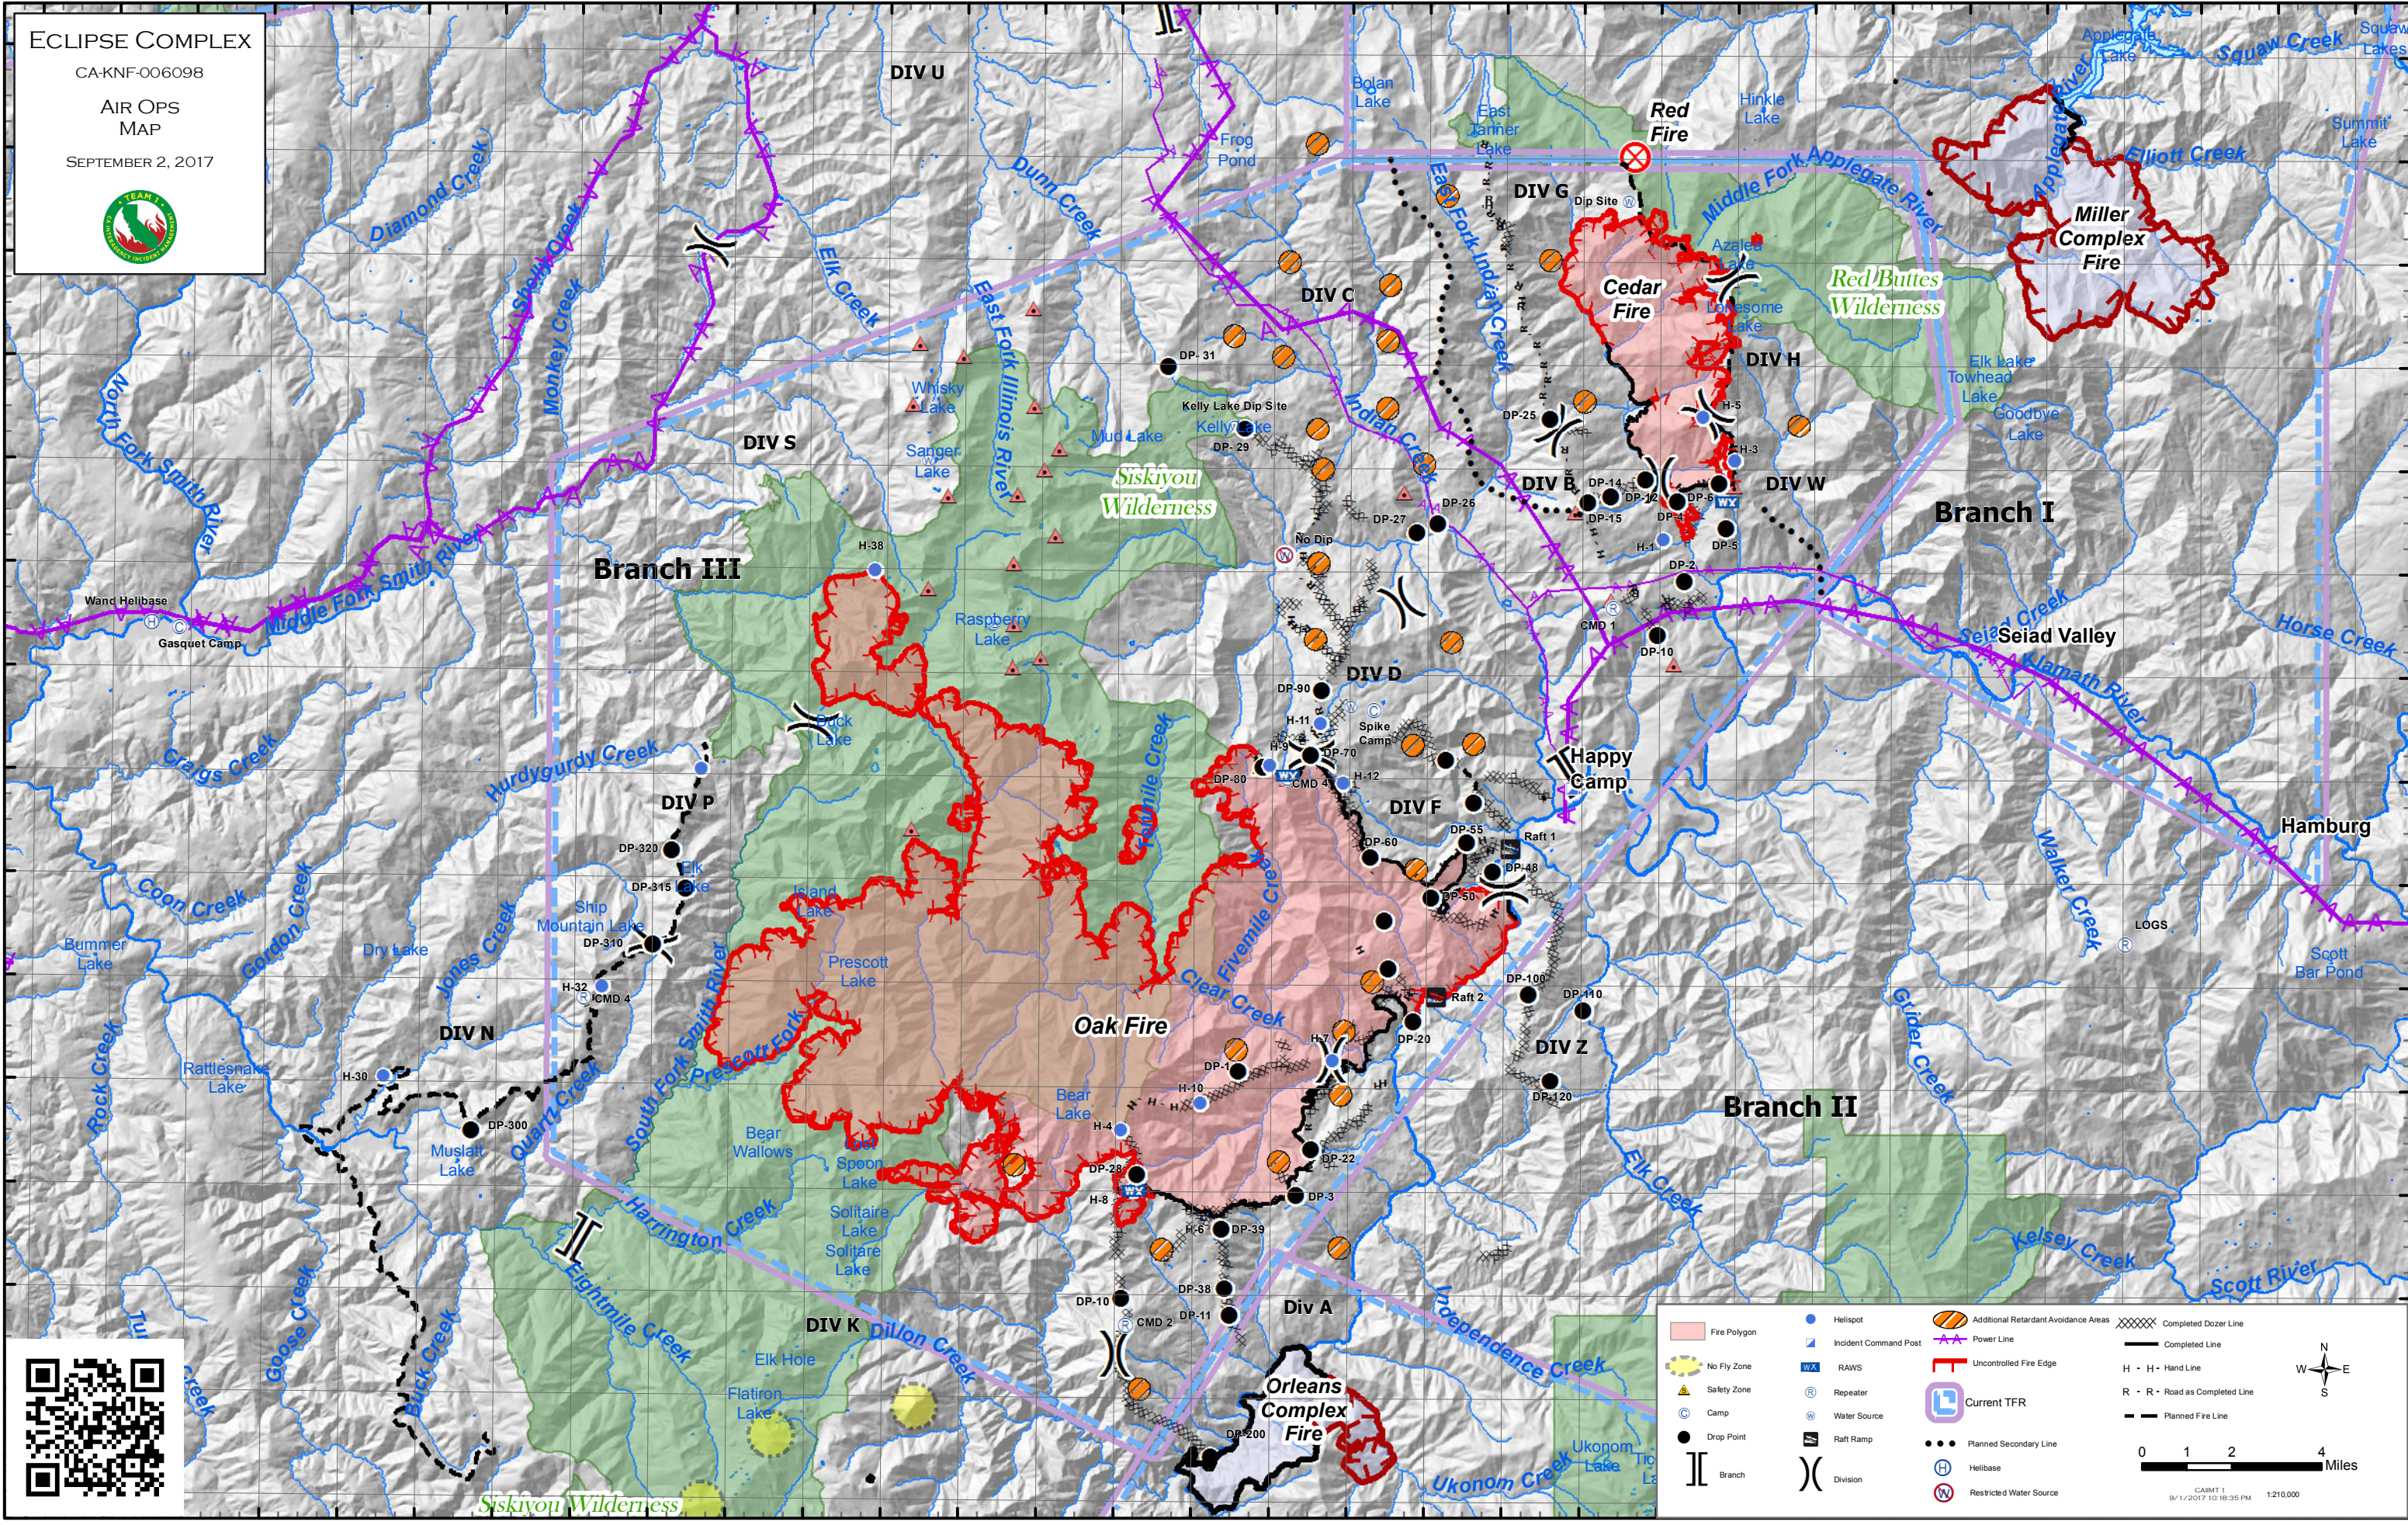

ECLIPSE COMPLEX
CA-KNF-006098
AIR OPS
MAP
SEPTEMBER 2, 2017

Fire Polygon	Helispot	Additional Retardant Avoidance Areas	Completed Dozer Line
No Fly Zone	RAWS	Uncontrolled Fire Edge	Completed Line
Safety Zone	Repeater	Current TFR	H - H - Hand Line
Camp	Water Source	Planned Secondary Line	R - R - Road as Completed Line
Drop Point	Raft Ramp	Helibase	Planned Fire Line
Branch	Division	Restricted Water Source	

0 1 2 4 Miles

CAMT 1
9/1/2017 10:18:35 PM 1:210,000