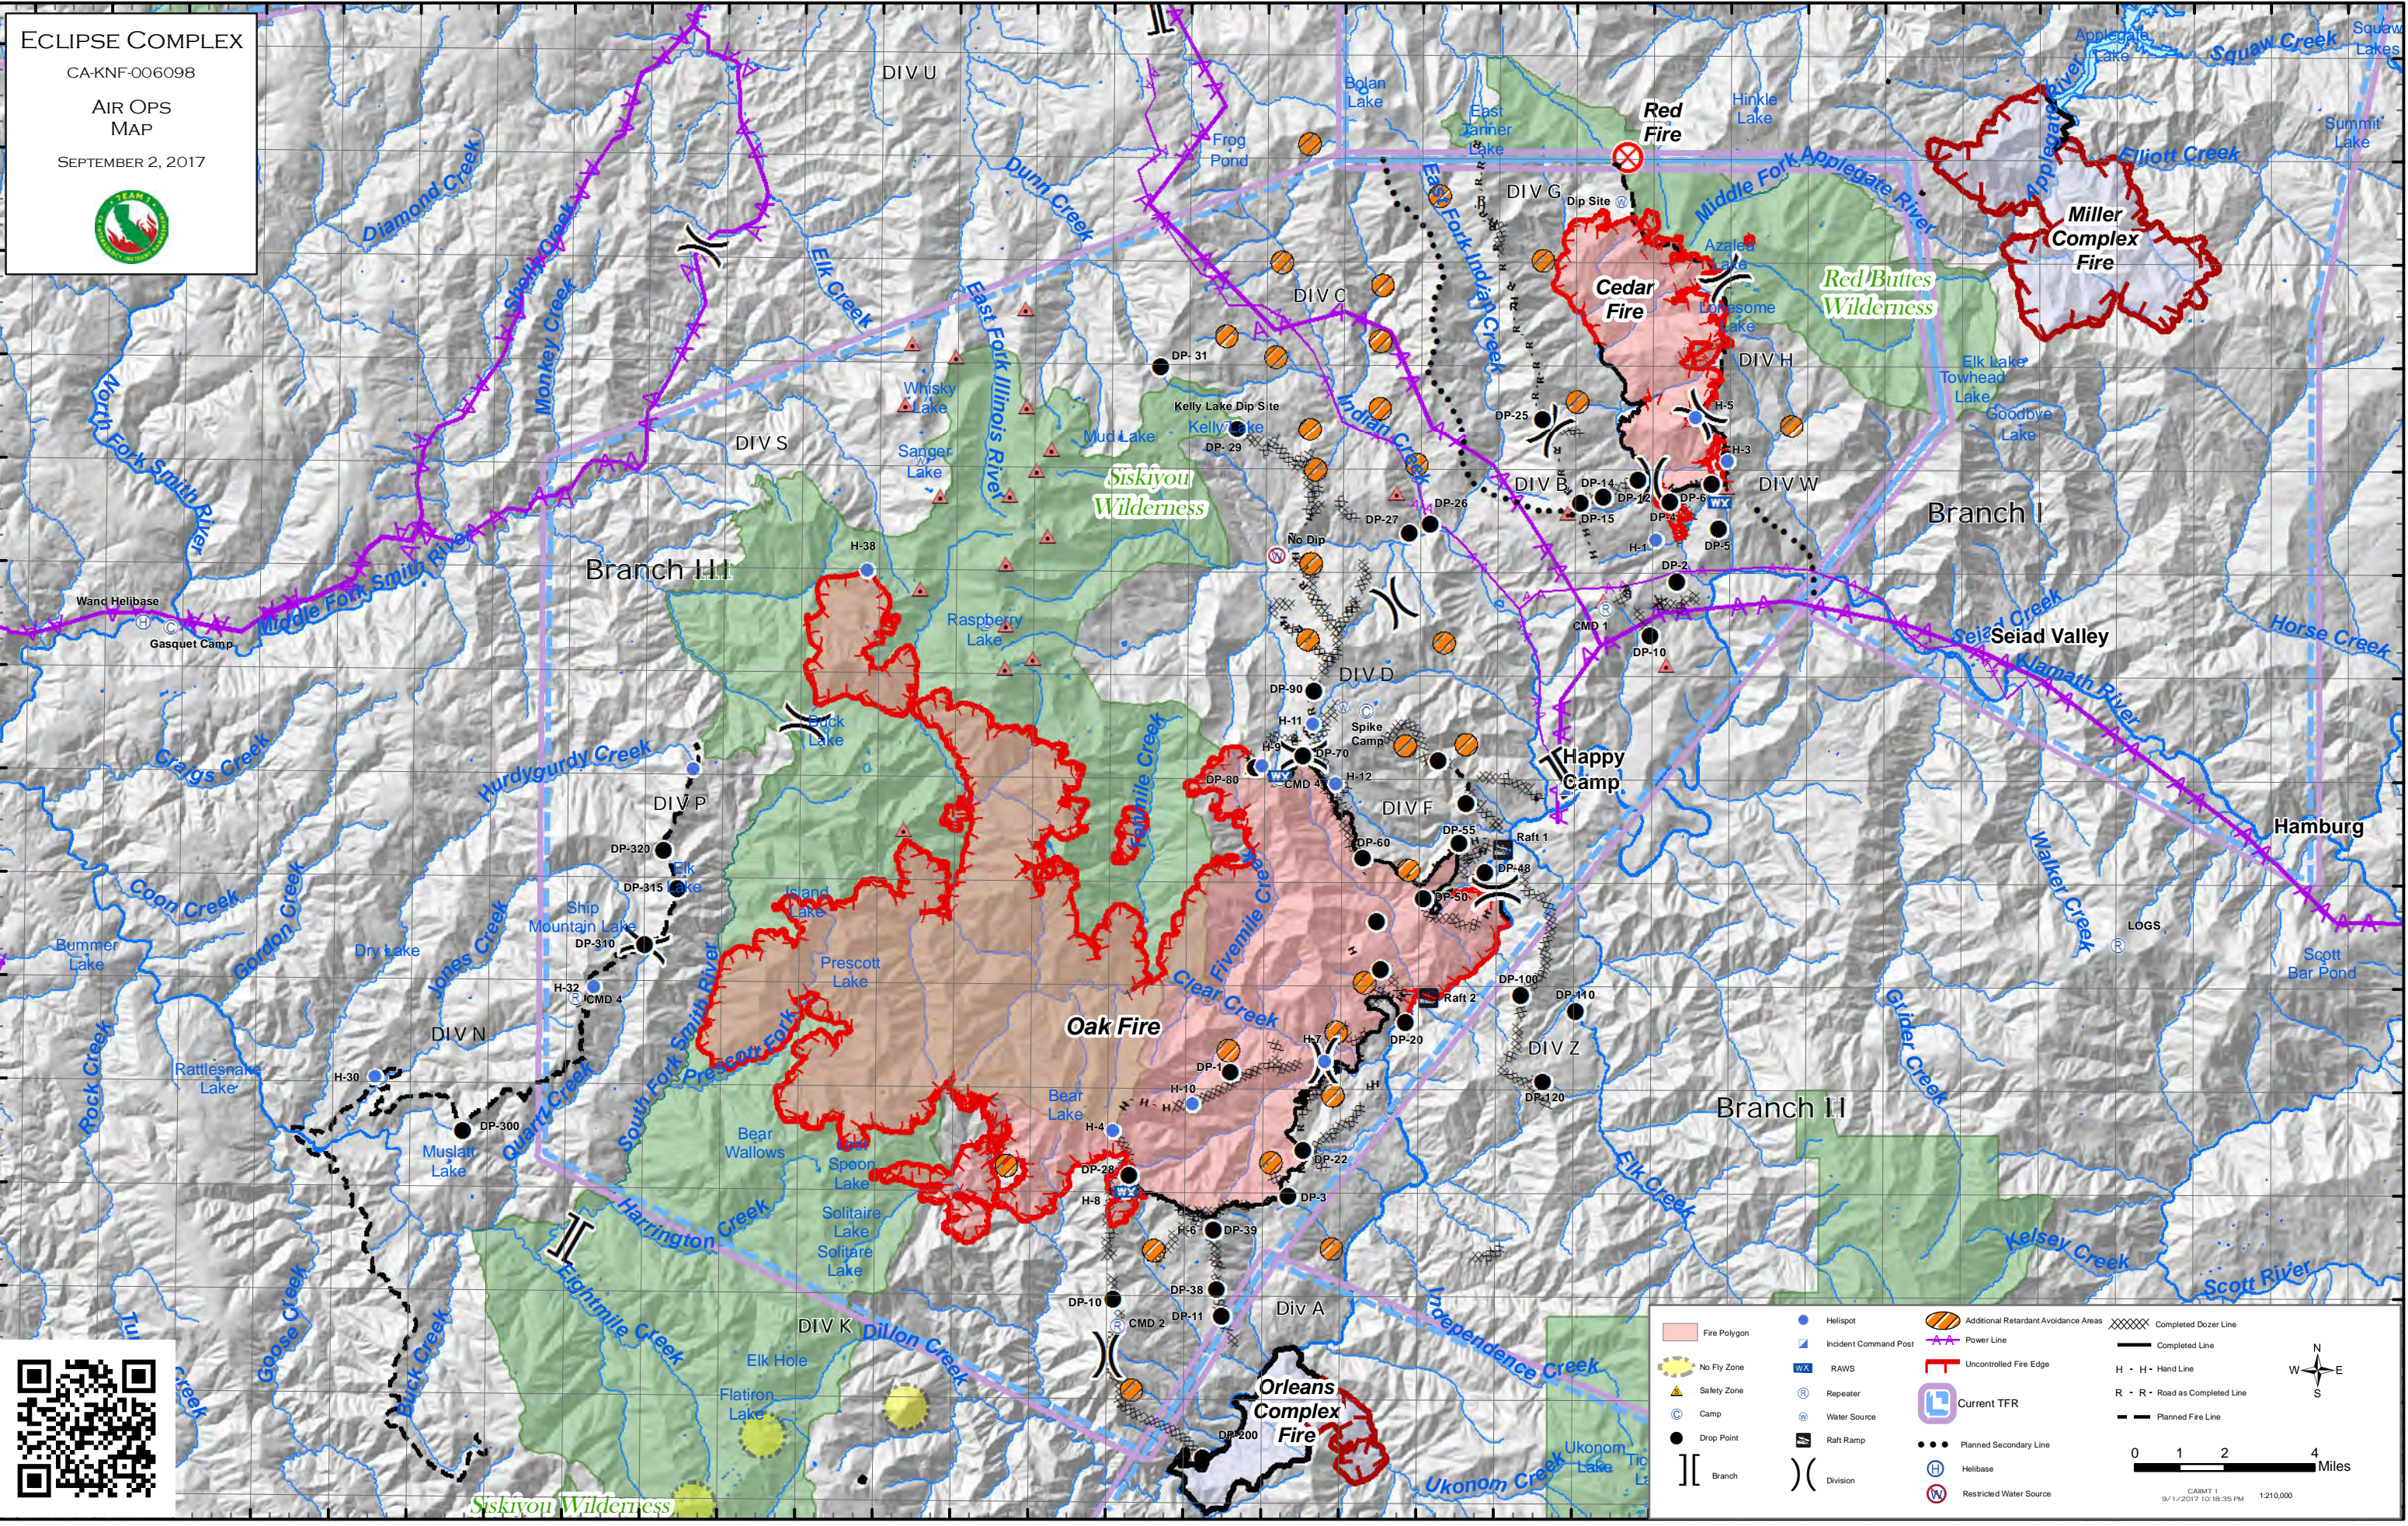

ECLIPSE COMPLEX
CA-KNF-006098
AIR OPS
MAP
SEPTEMBER 2, 2017

Fire Polygon	Helispot	Additional Retardant Avoidance Areas	Completed Dozer Line
No Fly Zone	RAWS	Uncontrolled Fire Edge	Completed Line
Safety Zone	Repeater	Current TFR	H - H - Hand Line
Camp	Water Source	Planned Secondary Line	R - R - Road as Completed Line
Drop Point	Raft Ramp	Helibase	Planned Fire Line
Branch	Division	Restricted Water Source	

0 1 2 4 Miles

CAMT 1
9/1/2017 10:18:35 PM 1:210,000