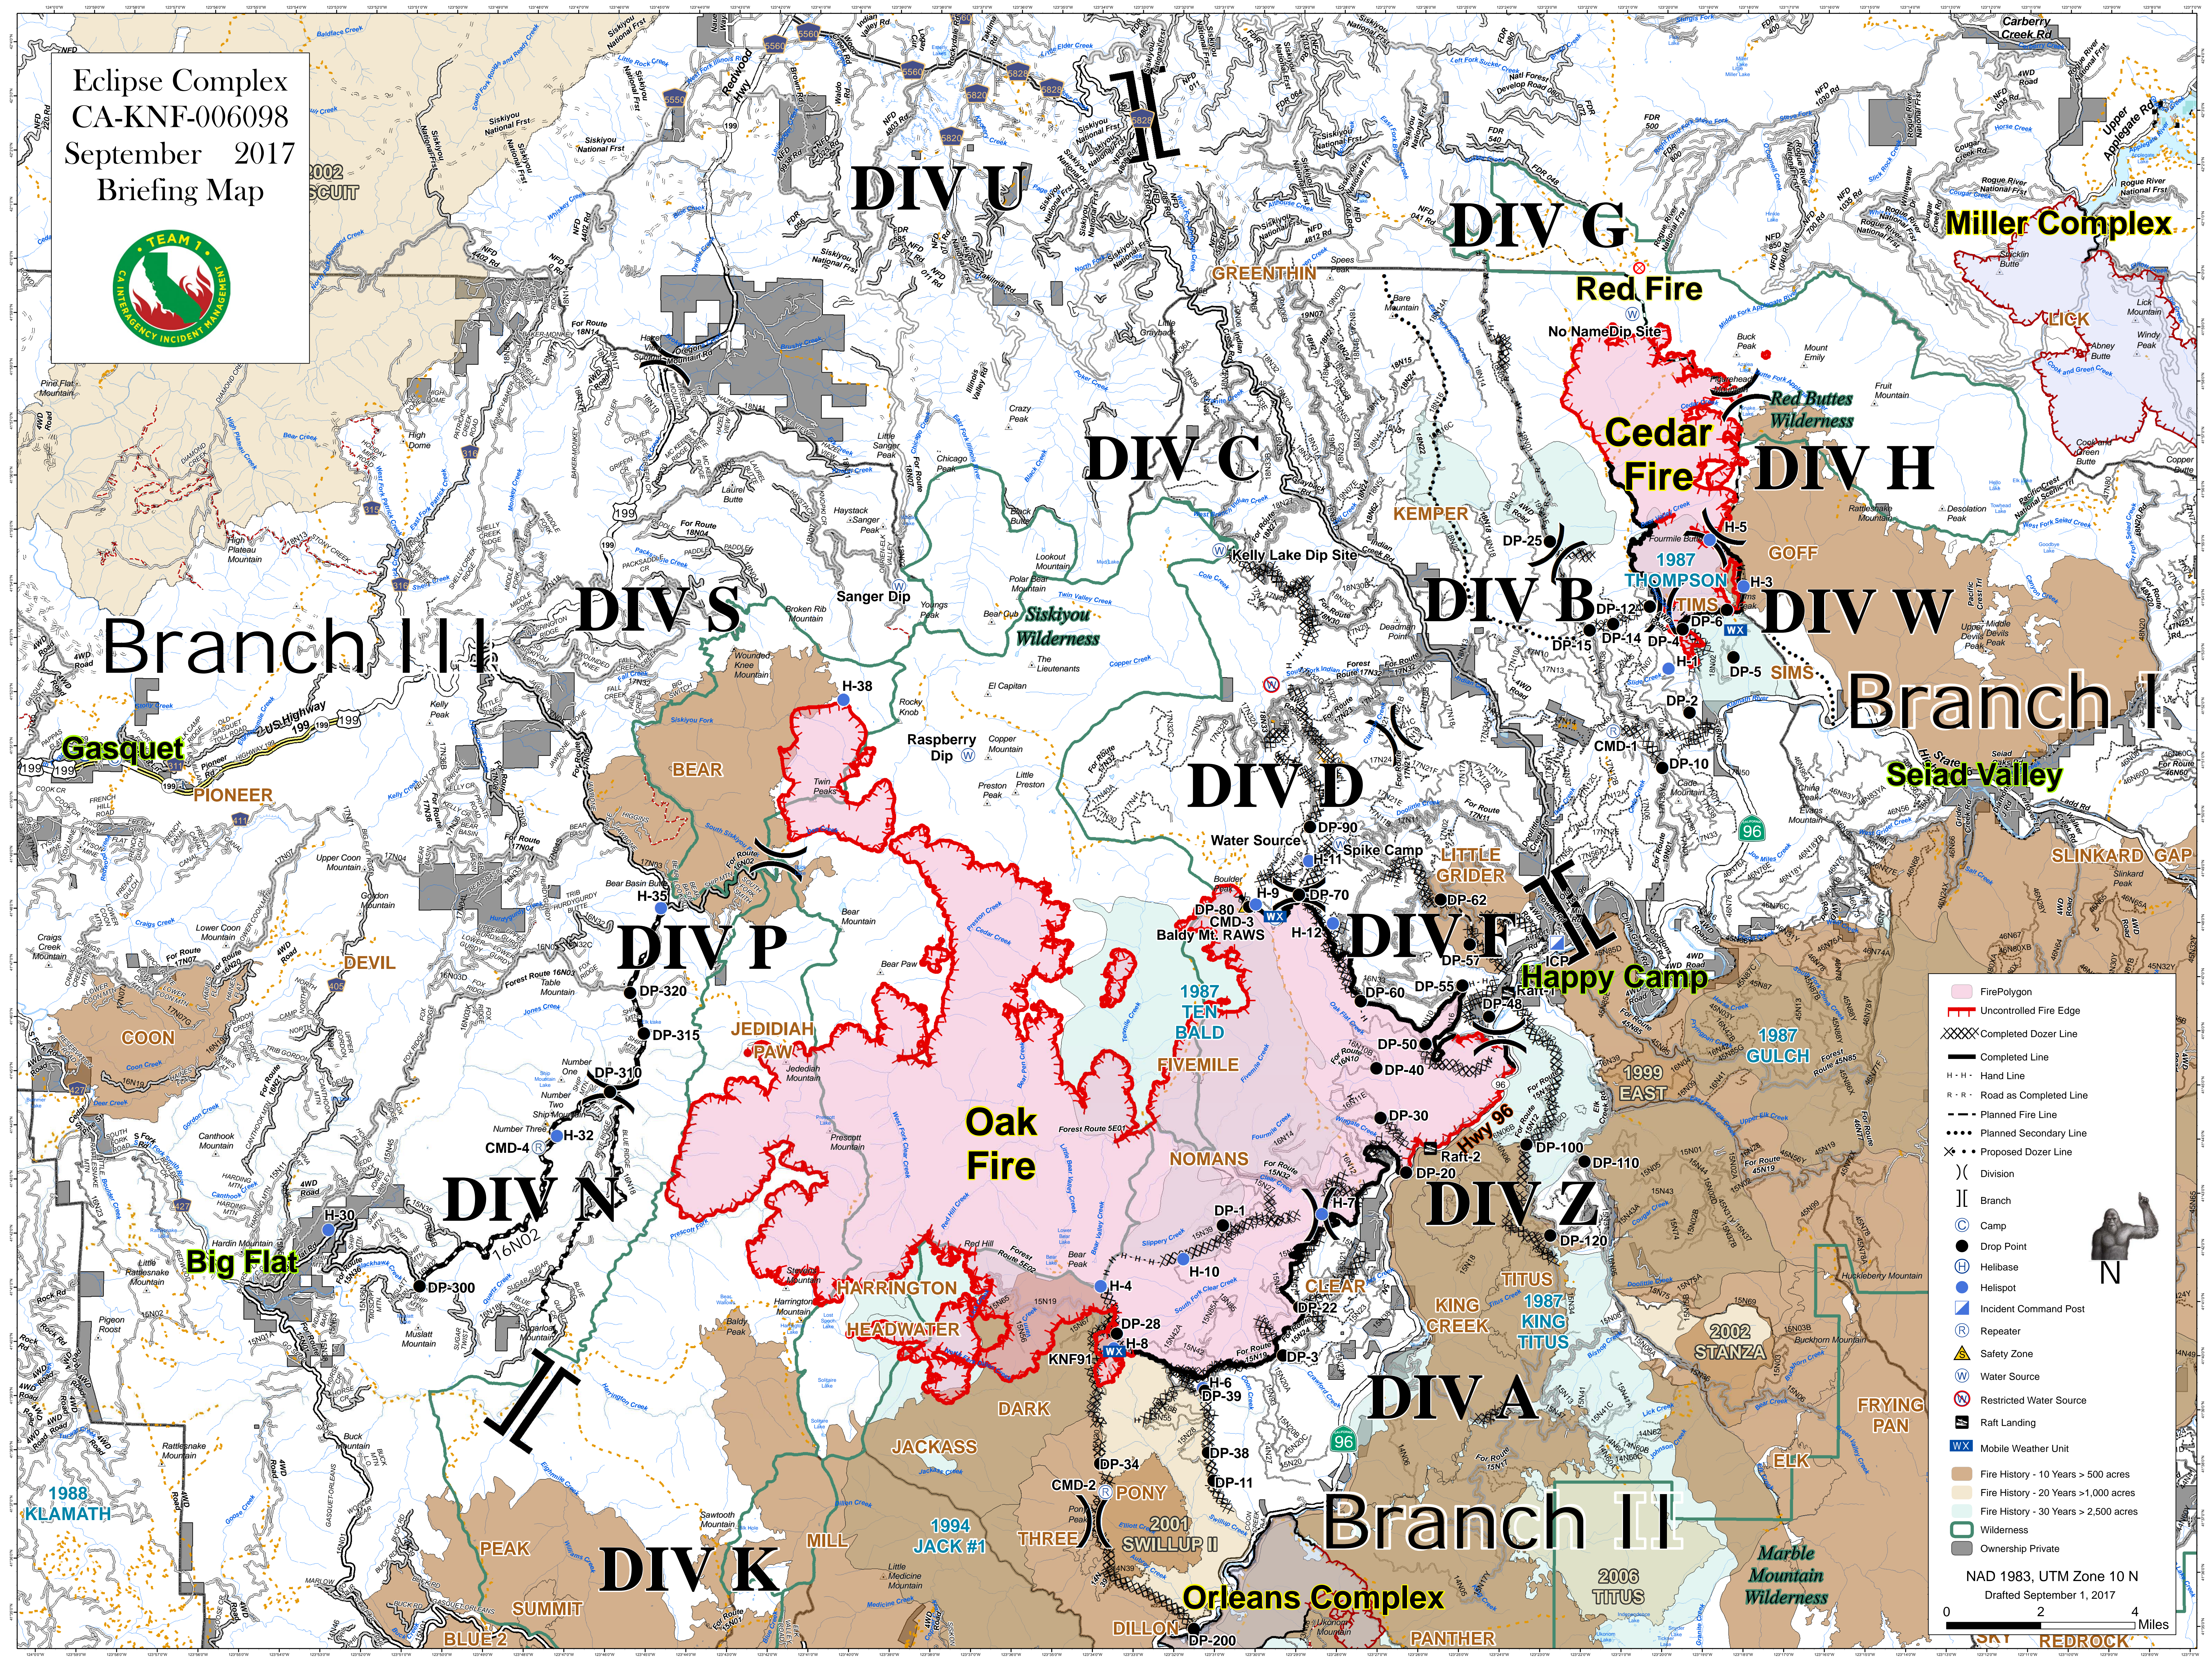

Eclipse Complex  
 CA-KNF-006098  
 September 2017  
 Briefing Map

	Fire Polygon
	Uncontrolled Fire Edge
	Completed Dozer Line
	Completed Line
	Planned Fire Line
	Planned Secondary Line
	Proposed Dozer Line
	Division
	Branch
	Camp
	Drop Point
	Helibase
	Helispot
	Incident Command Post
	Repeater
	Safety Zone
	Water Source
	Restricted Water Source
	Raft Landing
	Mobile Weather Unit
	Fire History - 10 Years > 500 acres
	Fire History - 20 Years > 1,000 acres
	Fire History - 30 Years > 2,500 acres
	Wilderness
	Ownership Private

NAD 1983, UTM Zone 10 N  
 Drafted September 1, 2017

0 2 4 Miles