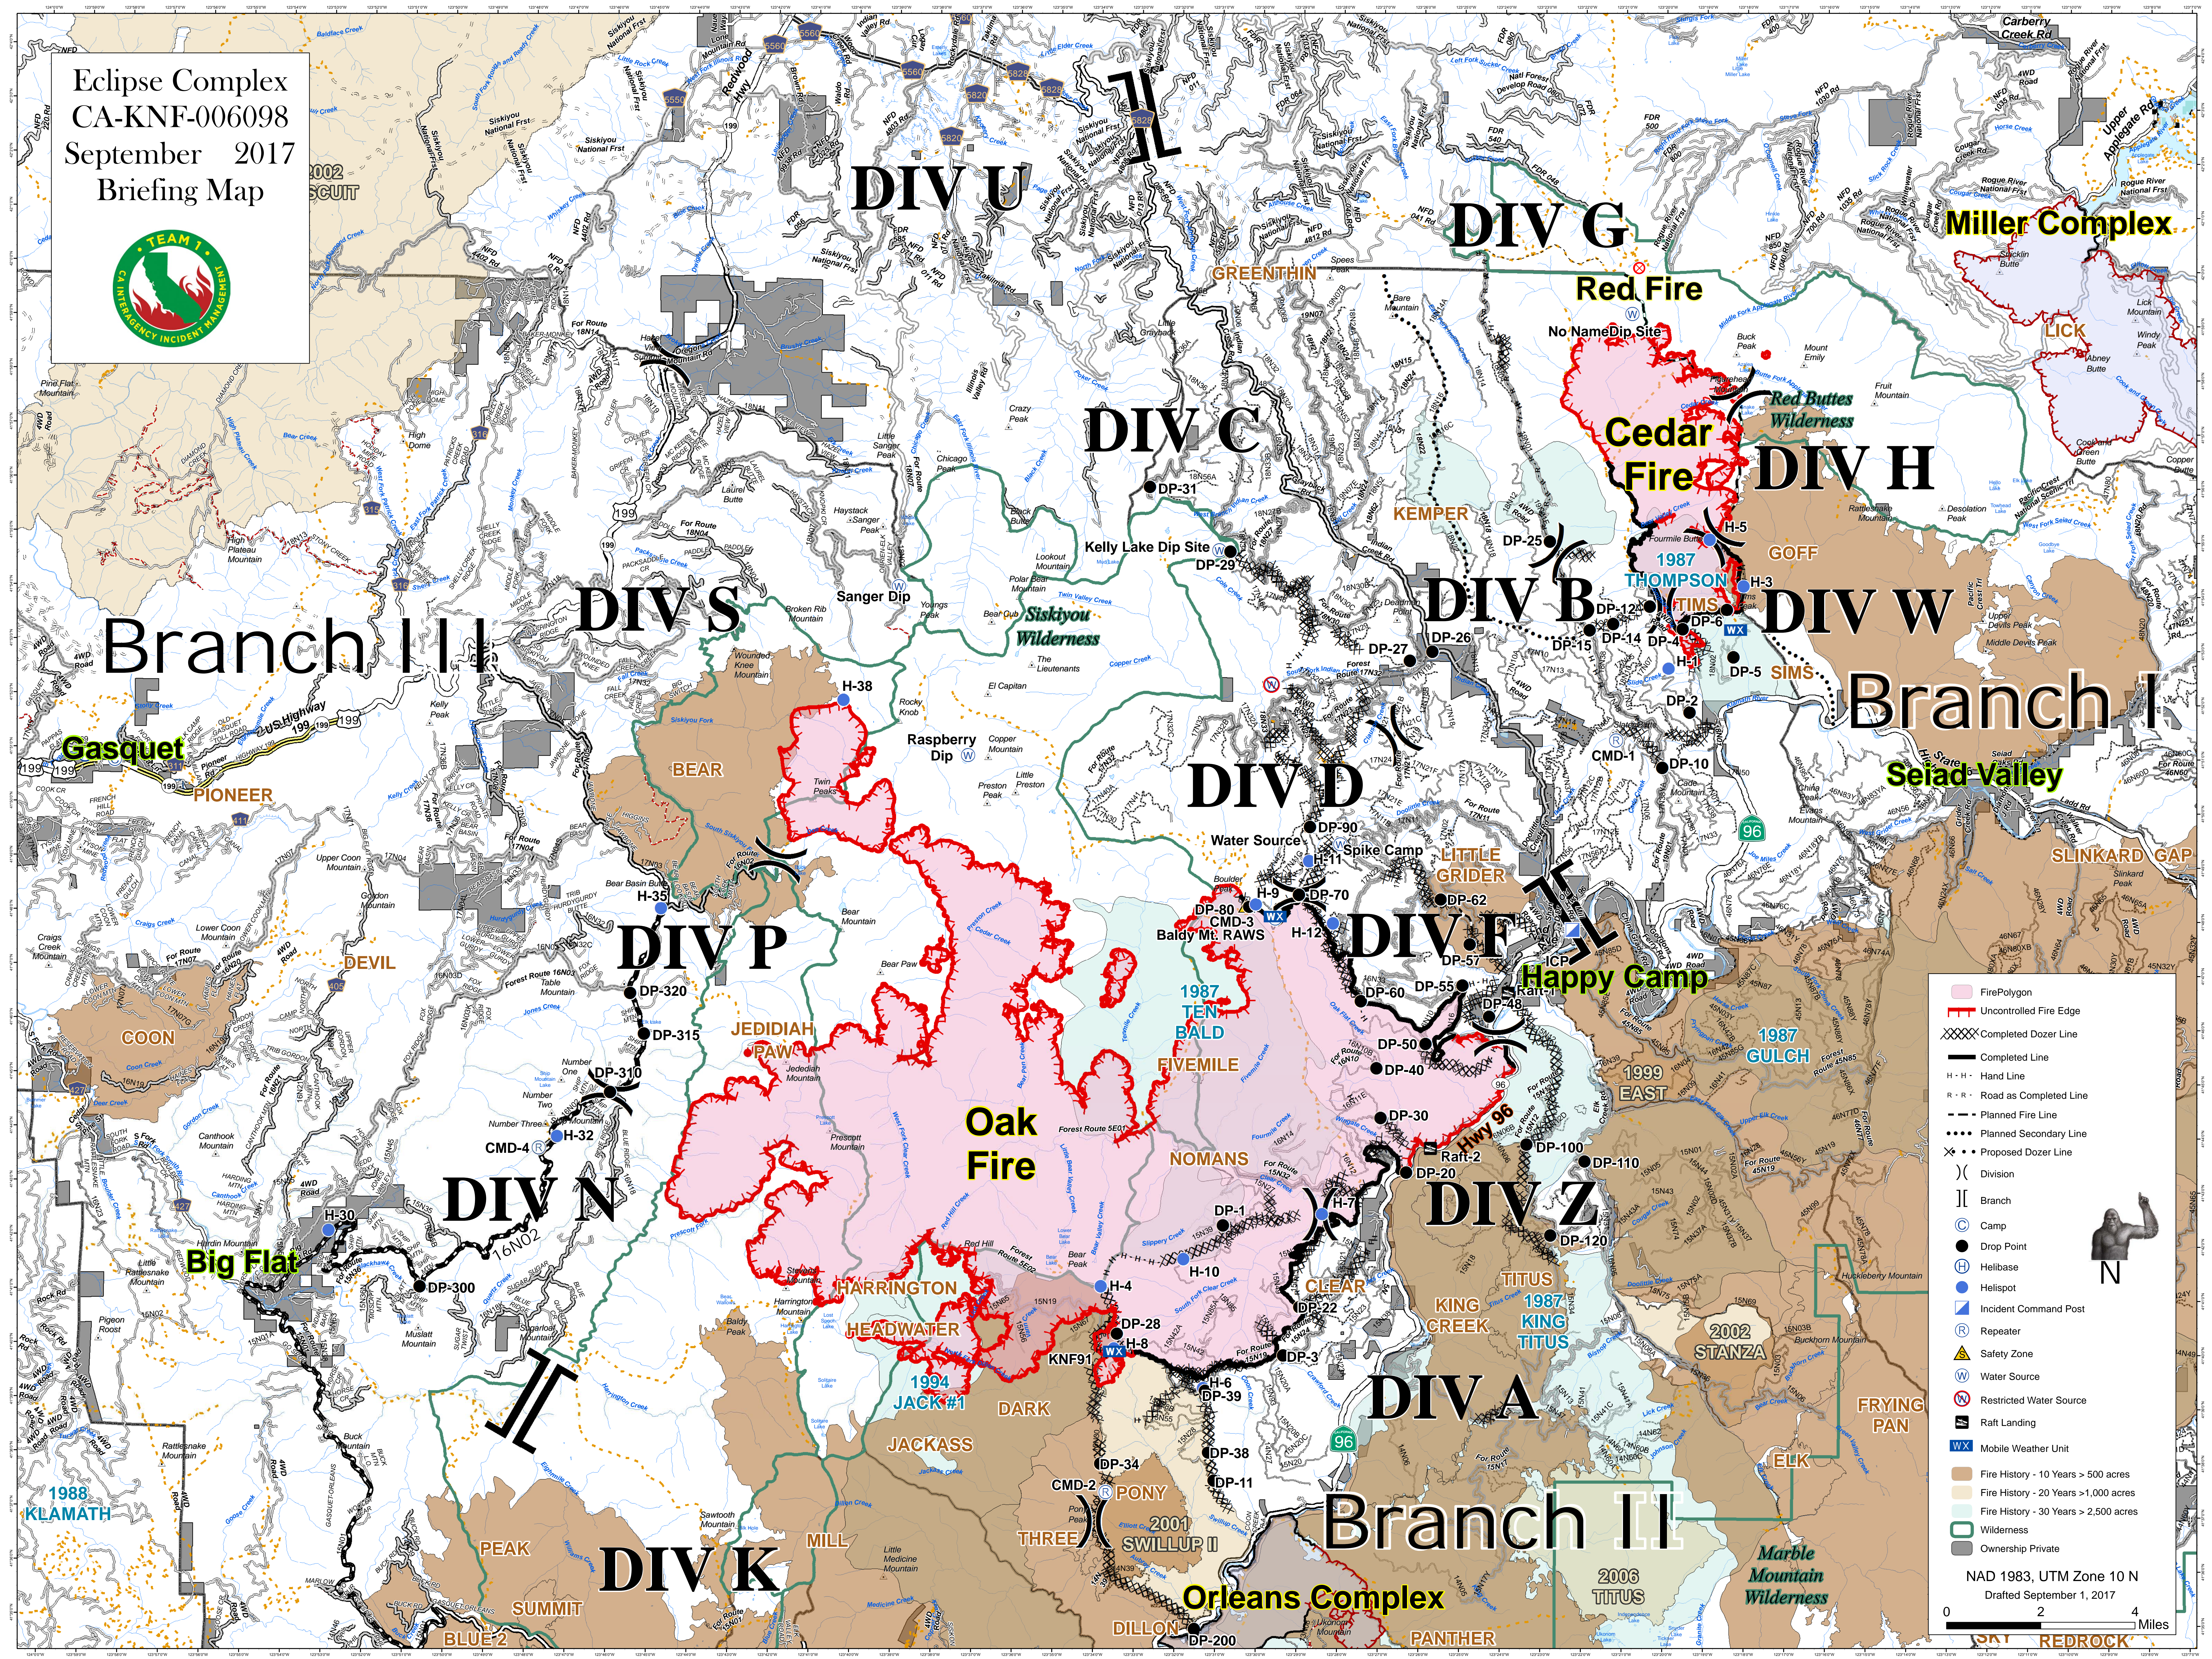

Eclipse Complex
 CA-KNF-006098
 September 2017
 Briefing Map

Legend

- Fire Polygon
- Uncontrolled Fire Edge
- Completed Dozer Line
- Completed Line
- Hand Line
- Road as Completed Line
- Planned Fire Line
- Planned Secondary Line
- Proposed Dozer Line
- Division
- Branch
- Camp
- Drop Point
- Helibase
- Helispot
- Incident Command Post
- Repeater
- Safety Zone
- Water Source
- Restricted Water Source
- Raft Landing
- Mobile Weather Unit
- Fire History - 10 Years > 500 acres
- Fire History - 20 Years > 1,000 acres
- Fire History - 30 Years > 2,500 acres
- Wilderness
- Ownership Private

NAD 1983, UTM Zone 10 N
 Drafted September 1, 2017

0 2 4 Miles