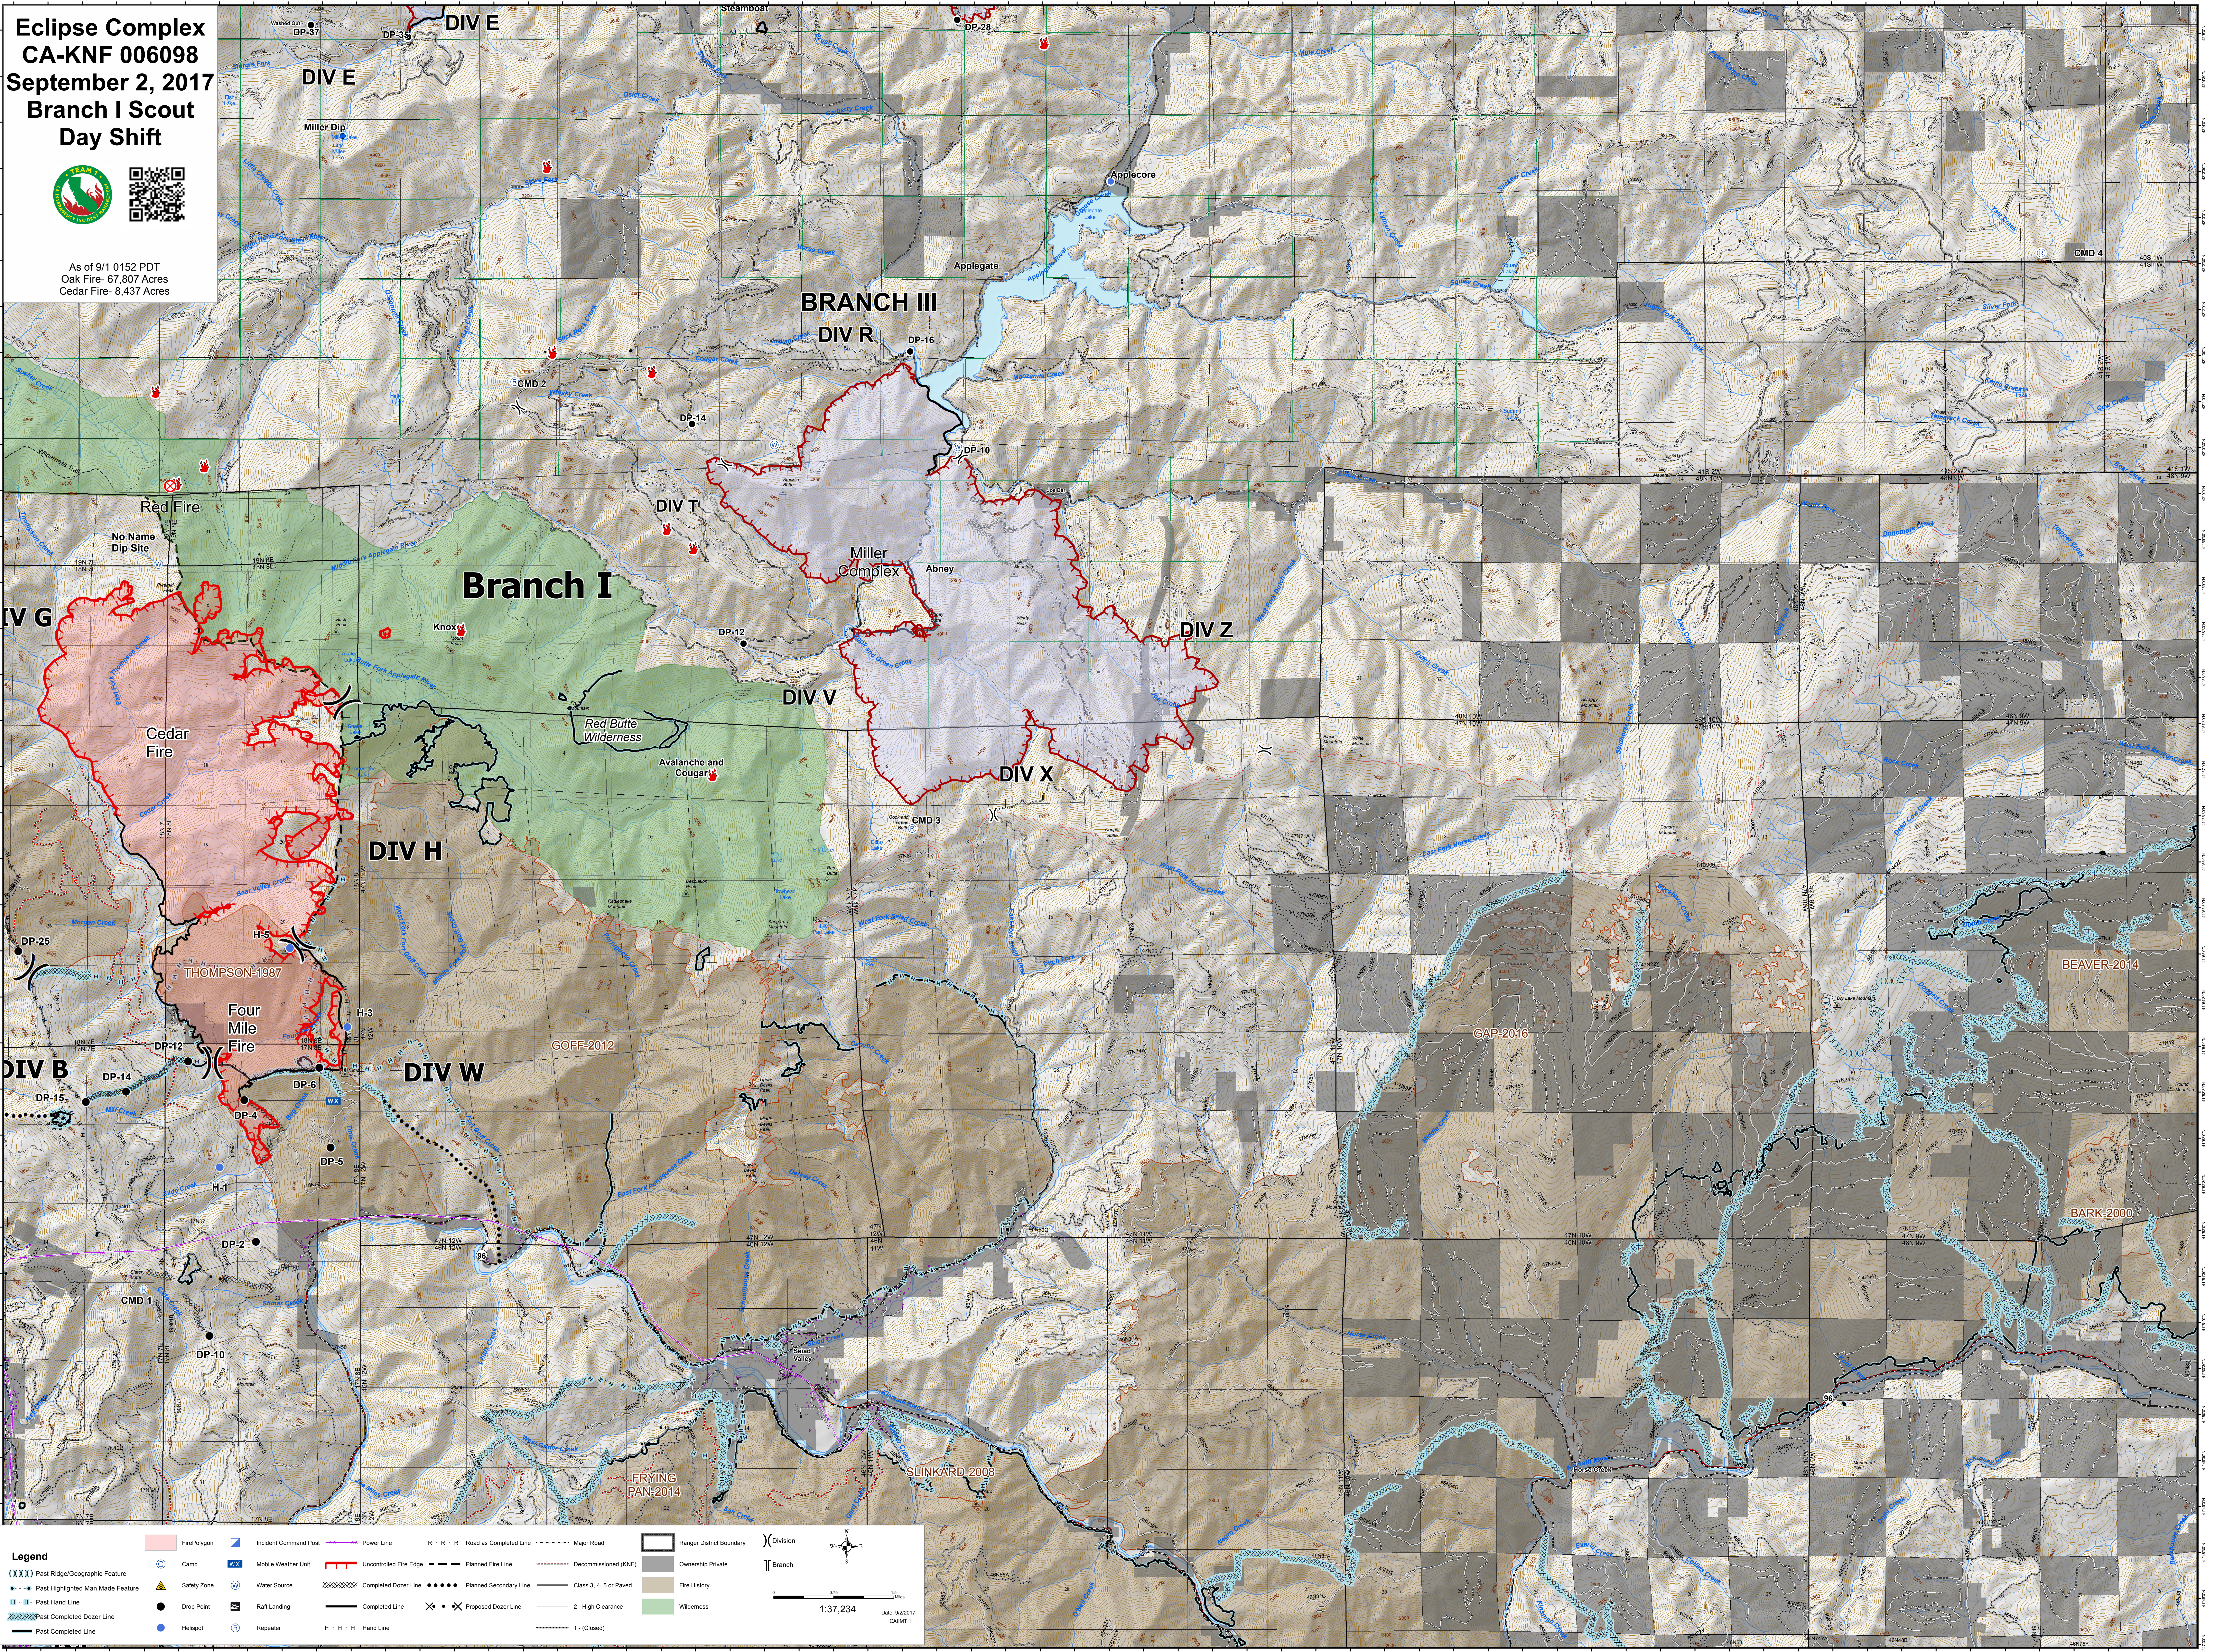

**Eclipse Complex
CA-KNF 006098
September 2, 2017
Branch I Scout
Day Shift**

As of 9/1 0152 PDT
Oak Fire- 67,807 Acres
Cedar Fire- 8,437 Acres

Legend

Fire Polygon	Incident Command Post	Power Line	Road as Completed Line	Major Road	Ranger District Boundary	Division
Past Ridge/Geographic Feature	Camp	Uncontrolled Fire Edge	Planned Fire Line	Decommissioned (KNF)	Ownership Private	Branch
Past Highlighted Man Made Feature	Safety Zone	Completed Dozer Line	Planned Secondary Line	Class 3, 4, 5 or Paved	Fire History	
Past Hand Line	Drop Point	Completed Line	Proposed Dozer Line	2 - High Clearance	Wilderness	
Past Completed Dozer Line	Helispot	Hand Line	1 - (Closed)			

Scale: 1:37,234 Date: 9/20/17 CAUNIT 1