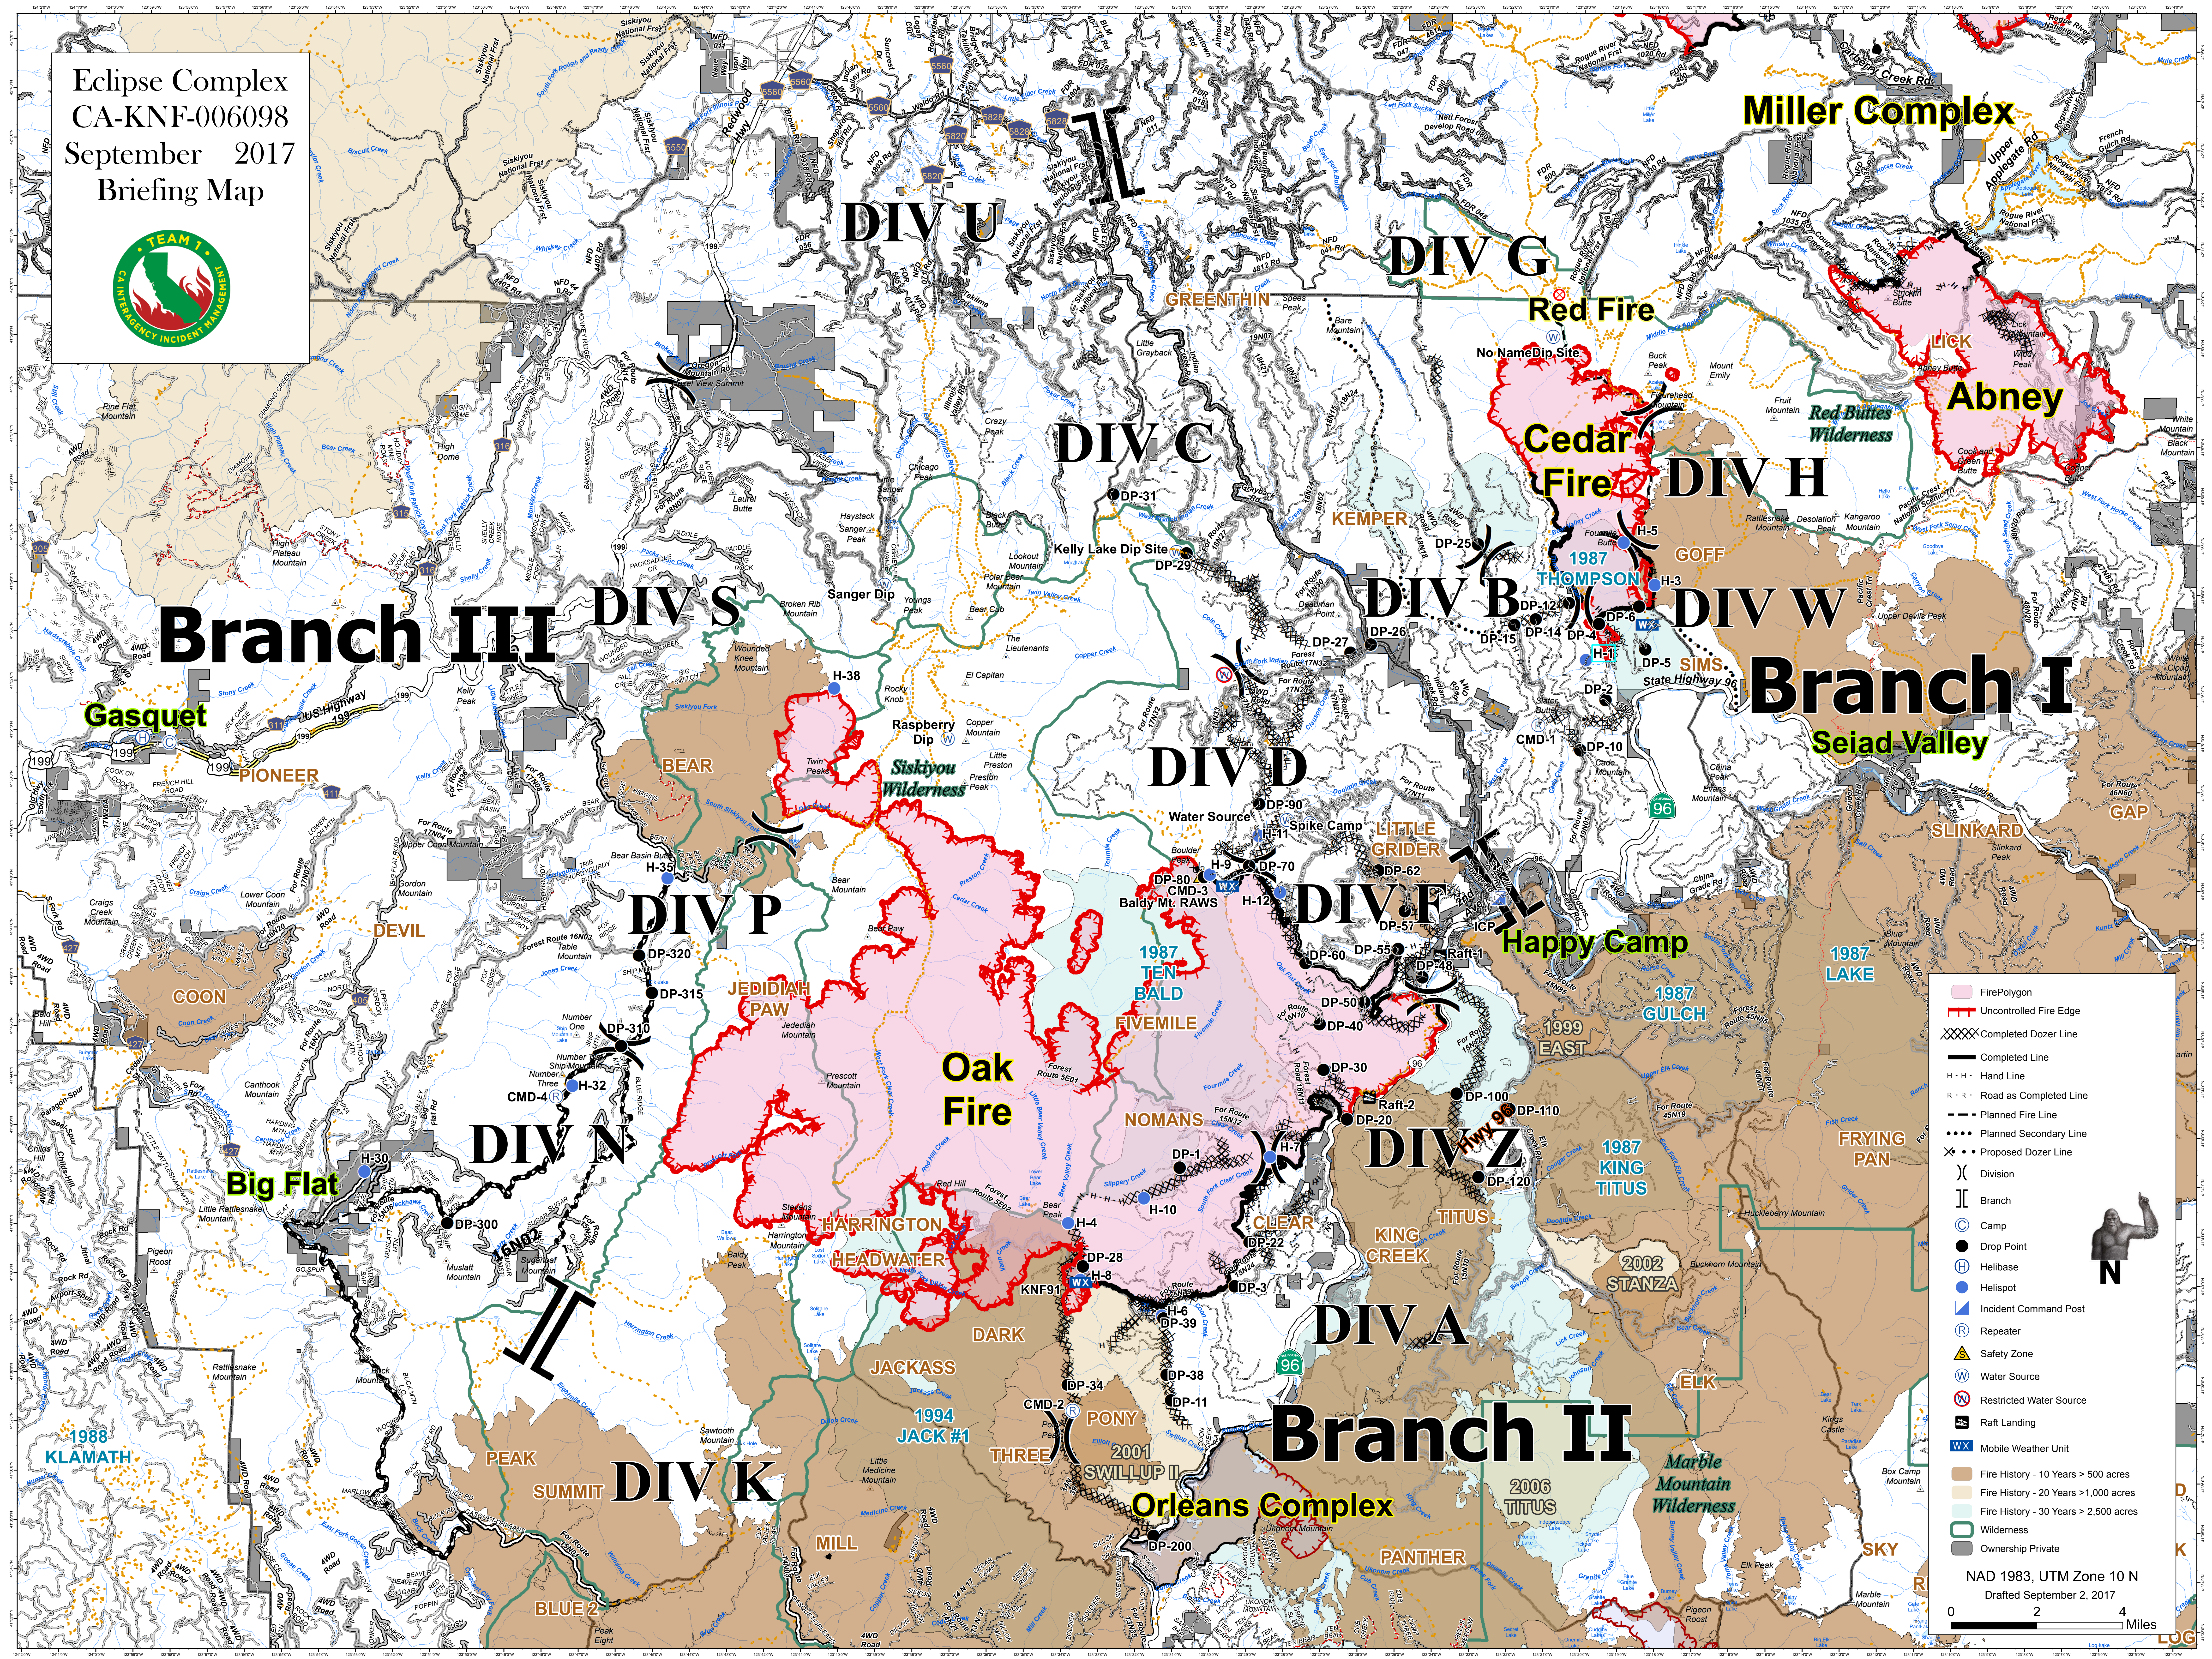

Eclipse Complex
 CA-KNF-006098
 September 2017
 Briefing Map

	Fire Polygon
	Uncontrolled Fire Edge
	Completed Dozer Line
	Completed Line
	Planned Fire Line
	Planned Secondary Line
	Proposed Dozer Line
	Division
	Branch
	Camp
	Drop Point
	Helibase
	Helispot
	Incident Command Post
	Repeater
	Safety Zone
	Water Source
	Restricted Water Source
	Raft Landing
	Mobile Weather Unit
	Fire History - 10 Years > 500 acres
	Fire History - 20 Years > 1,000 acres
	Fire History - 30 Years > 2,500 acres
	Wilderness
	Ownership Private

NAD 1983, UTM Zone 10 N
 Drafted September 2, 2017
 0 2 4 Miles