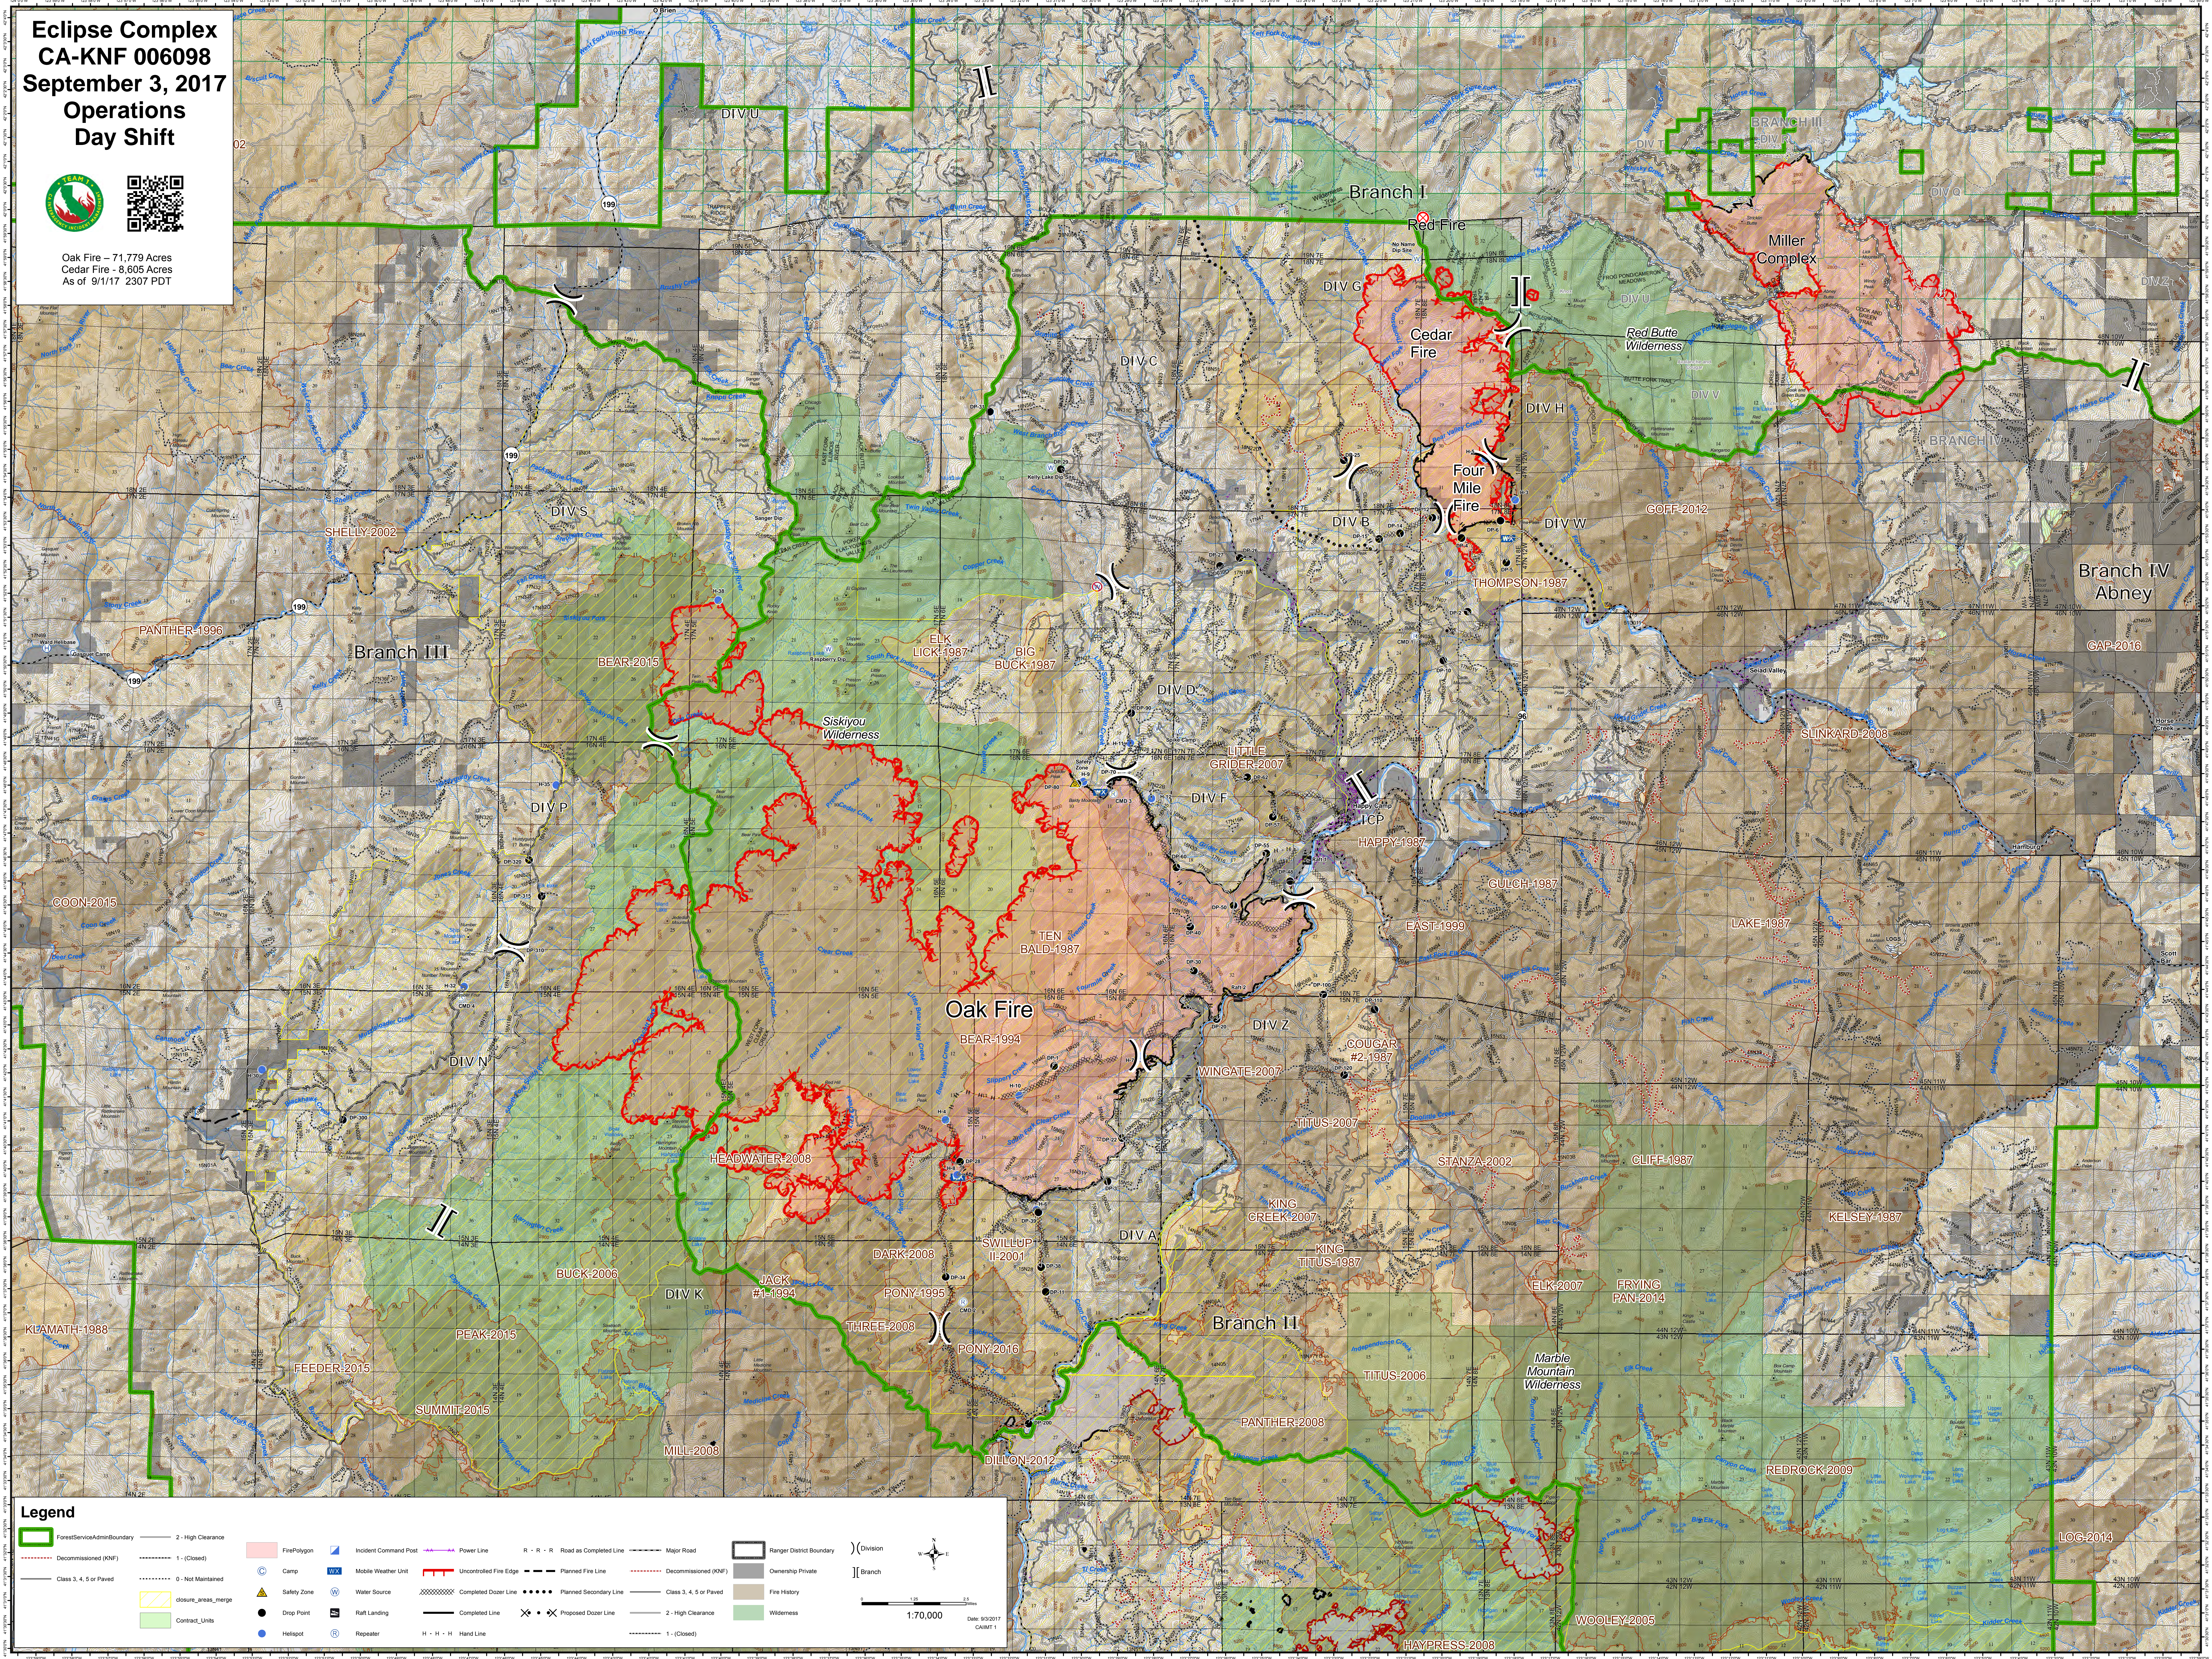

**Eclipse Complex
CA-KNF 006098
September 3, 2017
Operations
Day Shift**

Oak Fire - 71,779 Acres
Cedar Fire - 8,605 Acres
As of 9/1/17 2307 PDT

Legend

Forest/Service/Admin Boundary	2 - High Clearance	Fire Polygon	Incident Command Post	Power Line	R - R - R Road as Completed Line	Major Road	Ranger District Boundary	Division
Decommissioned (KNF)	1 - (Closed)	Uncontrolled Fire Edge	Camp	Mobile Weather Unit	Planned Fire Line	Decommissioned (KNF)	Ownership Private	Branch
Class 3, 4, 5 or Paved	0 - Not Maintained	Safety Zone	Water Source	Completed Dozer Line	Planned Secondary Line	Class 3, 4, 5 or Paved	Fire History	
Closure Areas Merge	Contract Units	Drop Point	Raft Landing	Completed Line	Proposed Dozer Line	2 - High Clearance	Wilderness	
Helispot	Repeater	H - H - H Hand Line	1 - (Closed)					

Scale: 1:70,000
Date: 9/3/2017
CAIMT 1

LOG-2014

WOOLEY-2005

HAYPRESS-2008