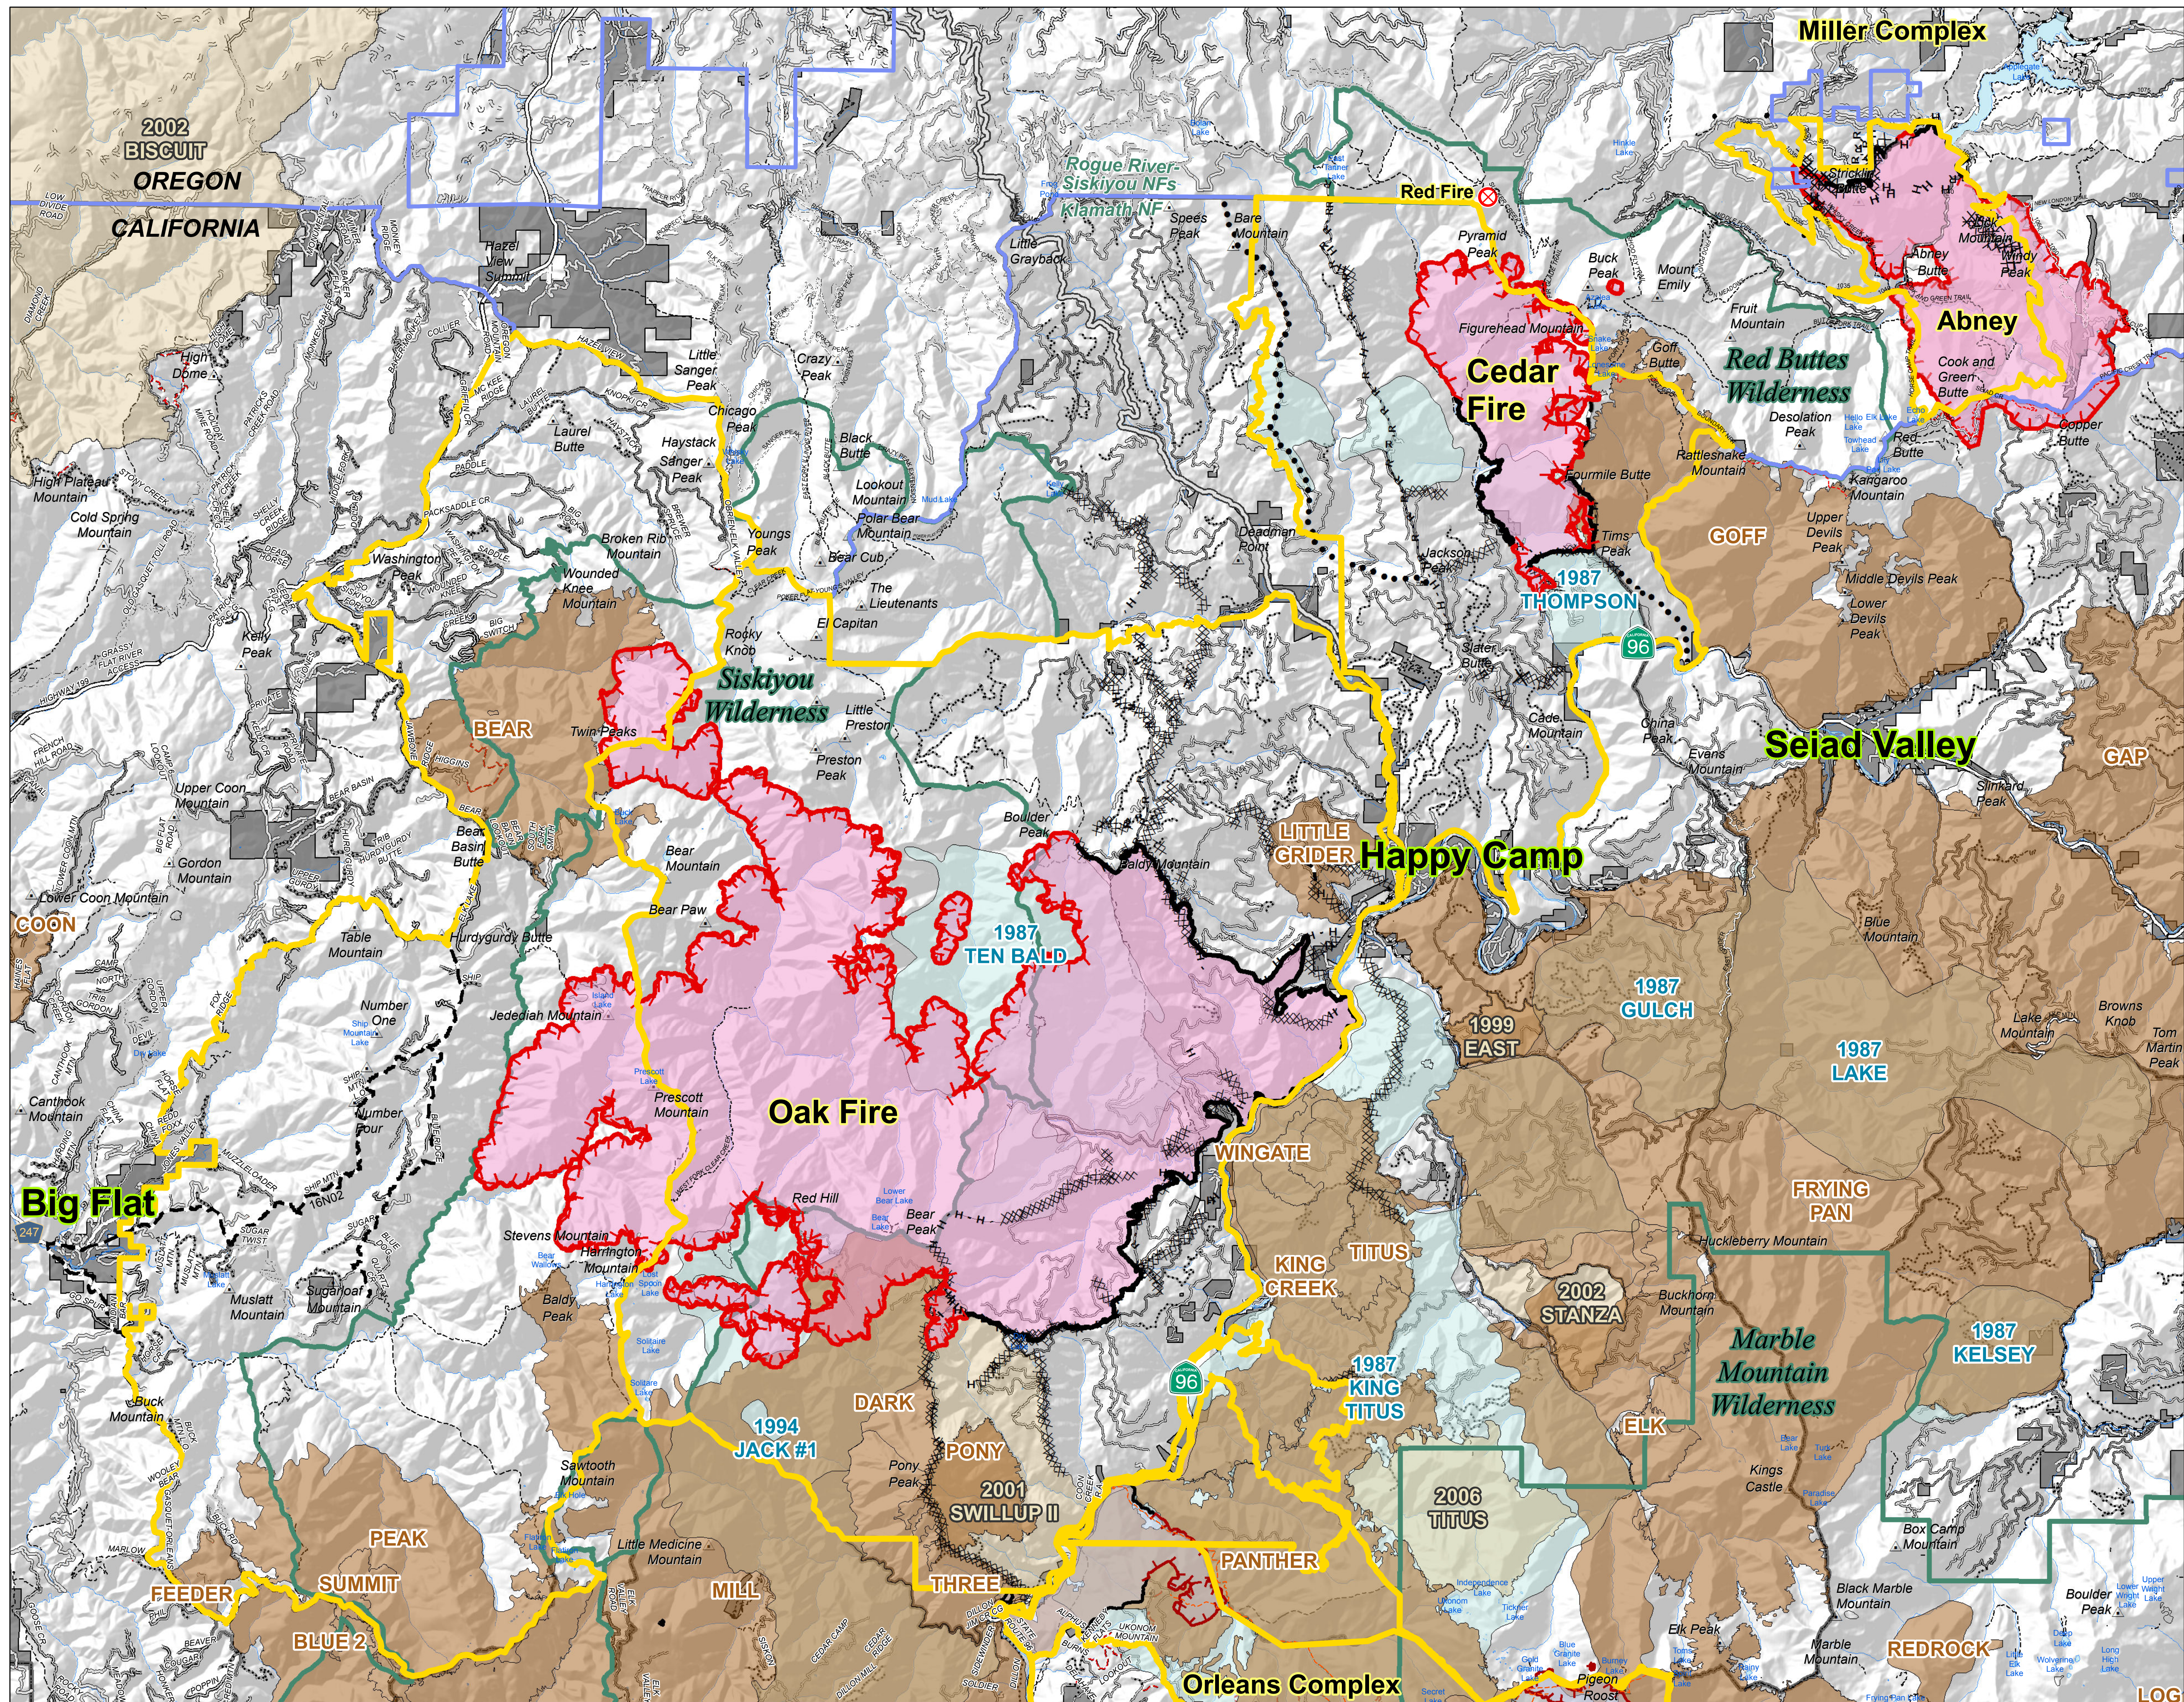

# Eclipse Complex CA-KNF-006098 September 3, 2017 Public Information Map

N

-  Fire Polygon
-  Uncontrolled Fire Edge
-  Completed Dozer Line
-  Completed Line
-  Hand Line
-  Road as Completed Line
-  Planned Fire Line
-  Planned Secondary Line
-  Proposed Dozer Line
-  Emergency Closure Areas
-  Fire History - 10 Years > 500 acres
-  Fire History - 20 Years > 1,000 acres
-  Fire History - 30 Years > 2,500 acres
-  Ownership Private

## Vicinity Map

0 0.75 1.5 3 4.5 6 Miles

LOG