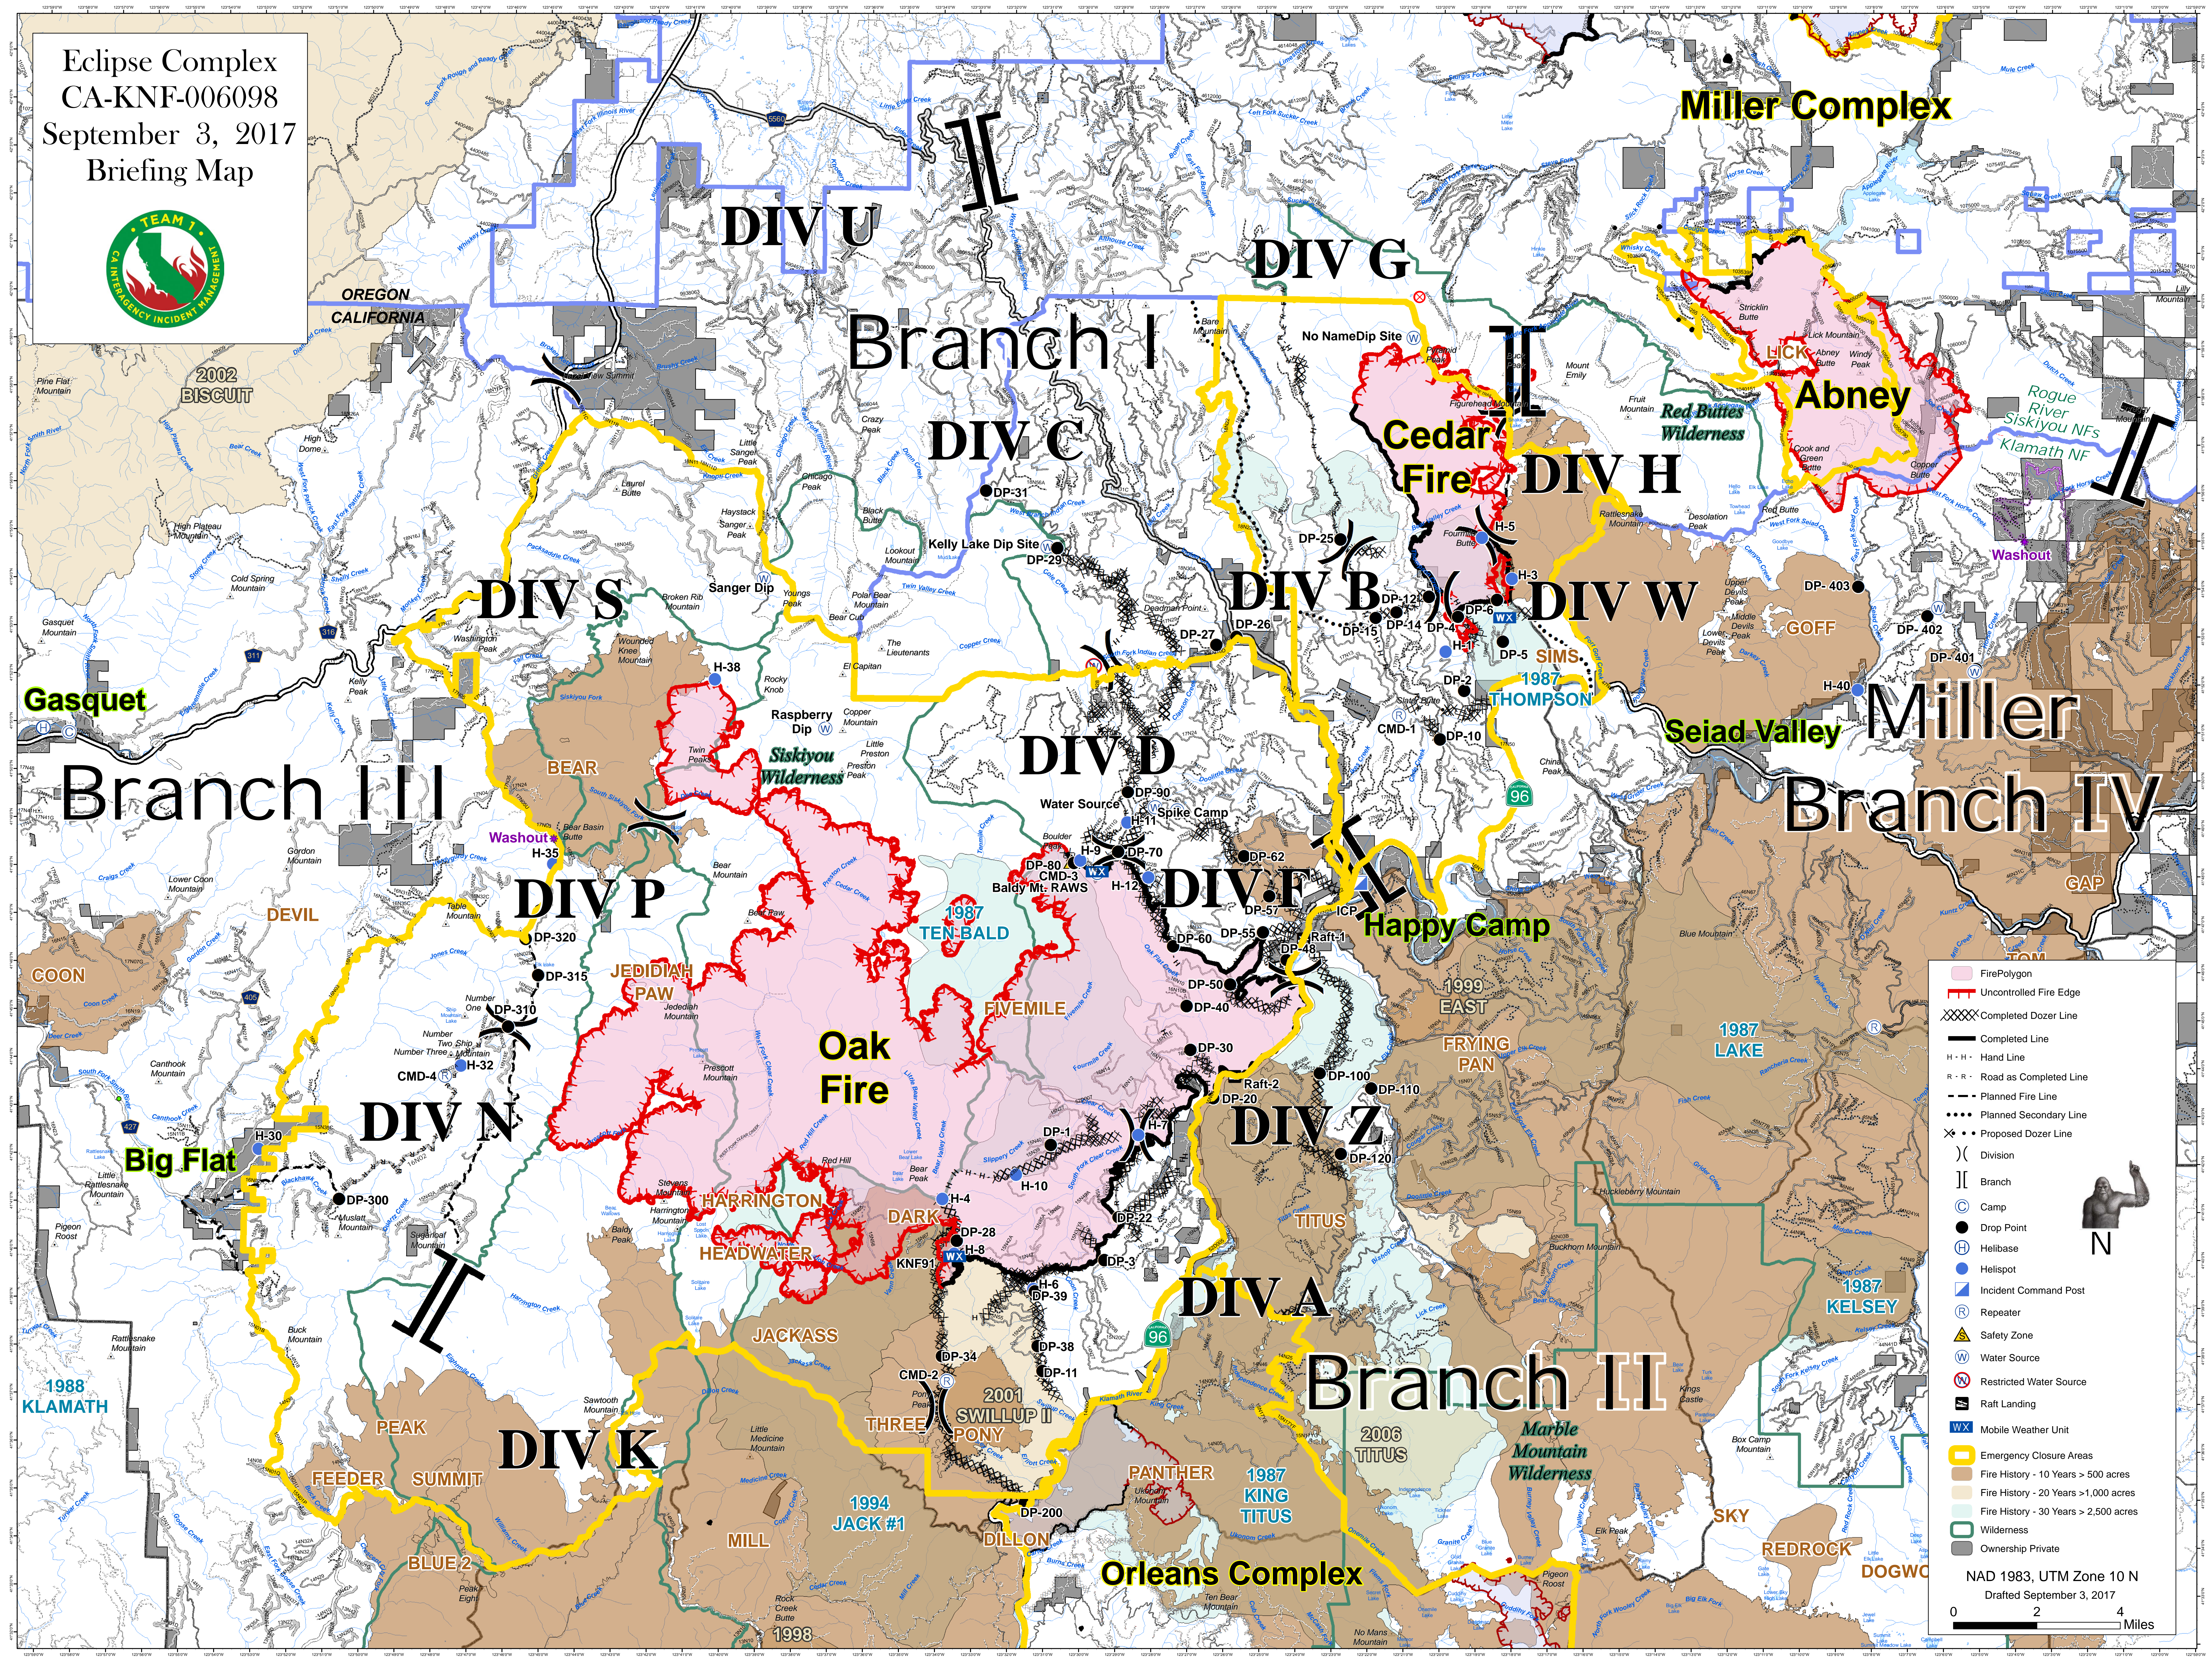

Eclipse Complex  
 CA-KNF-006098  
 September 3, 2017  
 Briefing Map

	Fire Polygon
	Uncontrolled Fire Edge
	Completed Dozer Line
	Completed Line
	H - H - Hand Line
	R - R - Road as Completed Line
	Planned Fire Line
	Planned Secondary Line
	Proposed Dozer Line
	) ( Division
	Branch
	C Camp
	H Helibase
	Blue Helispot
	Incident Command Post
	R Repeater
	A Safety Zone
	W Water Source
	Restricted Water Source
	R Raft Landing
	WX Mobile Weather Unit
	Emergency Closure Areas
	Fire History - 10 Years > 500 acres
	Fire History - 20 Years > 1,000 acres
	Fire History - 30 Years > 2,500 acres
	Wilderness
	Ownership Private

NAD 1983, UTM Zone 10 N  
 Drafted September 3, 2017

0 2 4 Miles