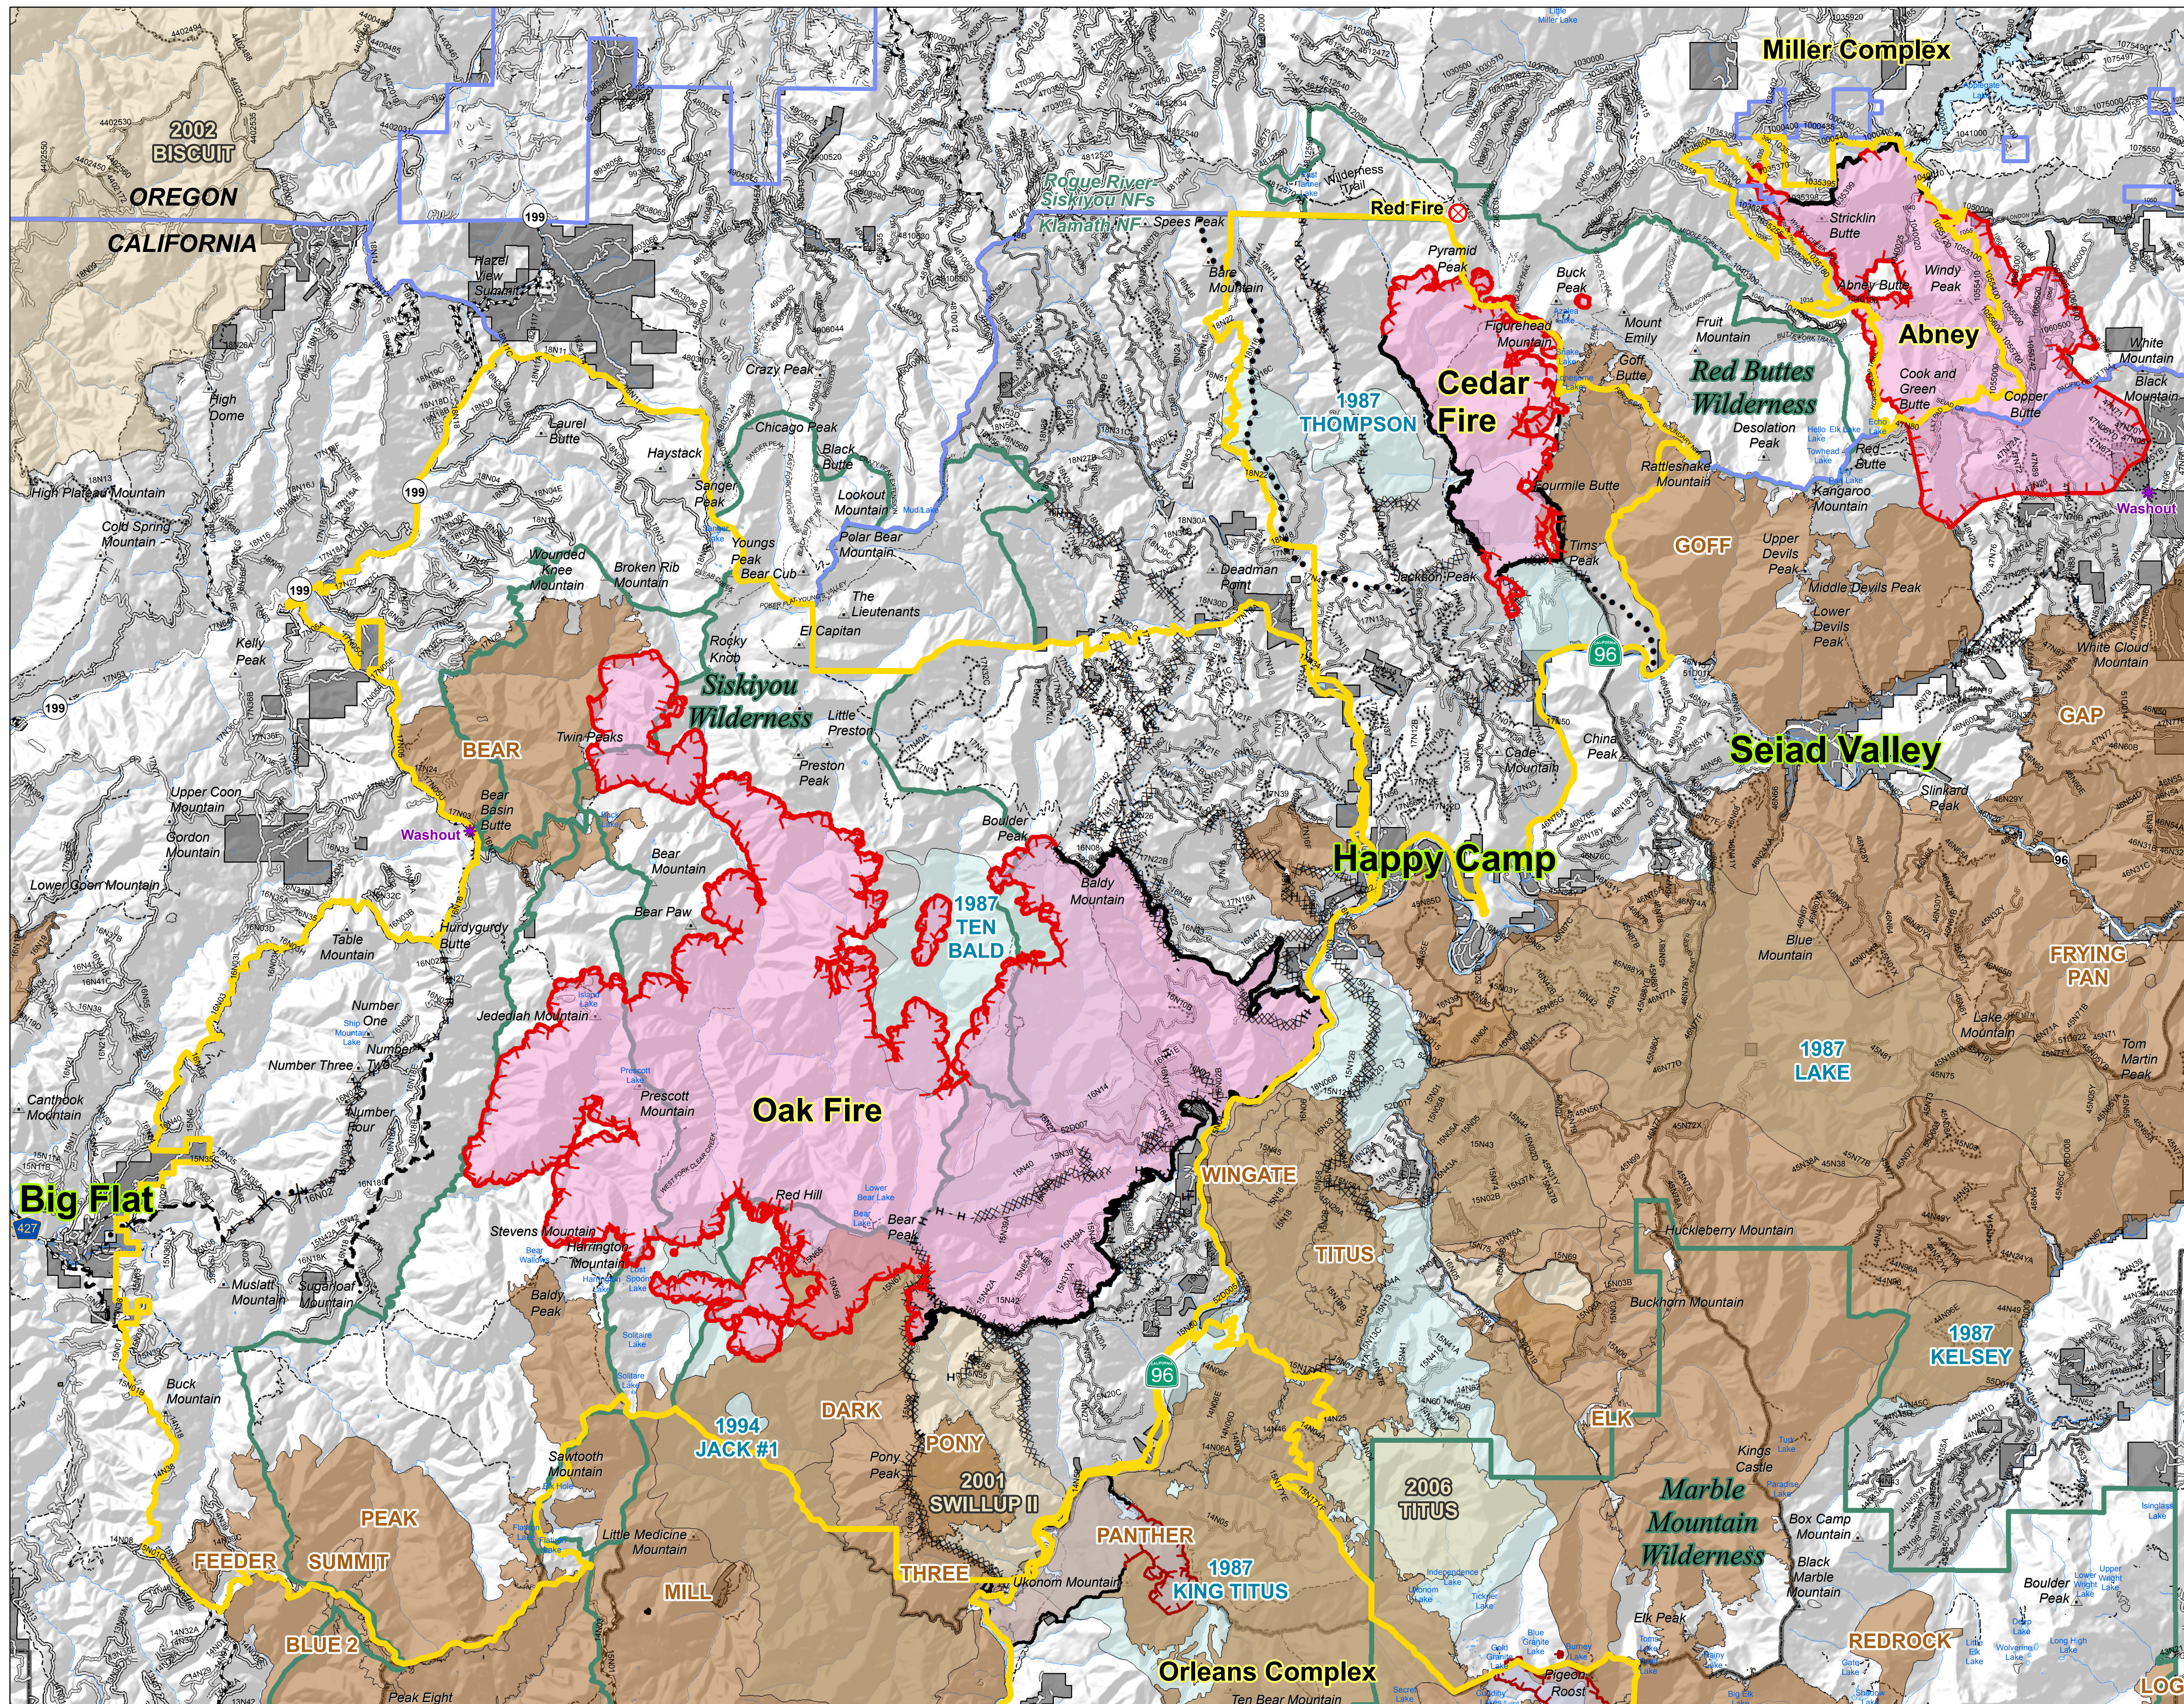

Eclipse Complex CA-KNF-006098 September 4, 2017 Public Information Map

- FirePolygon
- Uncontrolled Fire Edge
- Completed Dozer Line
- Completed Line
- Hand Line
- Road as Completed Line
- Planned Fire Line
- Planned Secondary Line
- Proposed Dozer Line
- Ridge / Geographic Feature
- Emergency Closure Areas
- Fire History - 10 Years > 500 acres
- Fire History - 20 Years > 1,000 acres
- Fire History - 30 Years > 2,500 acres
- Ownership Private

Vicinity Map

Chetco Bar
Miller Complex
Eclipse Complex
Orleans Complex

0 0.75 1.5 3 4.5 6 Miles

LOG