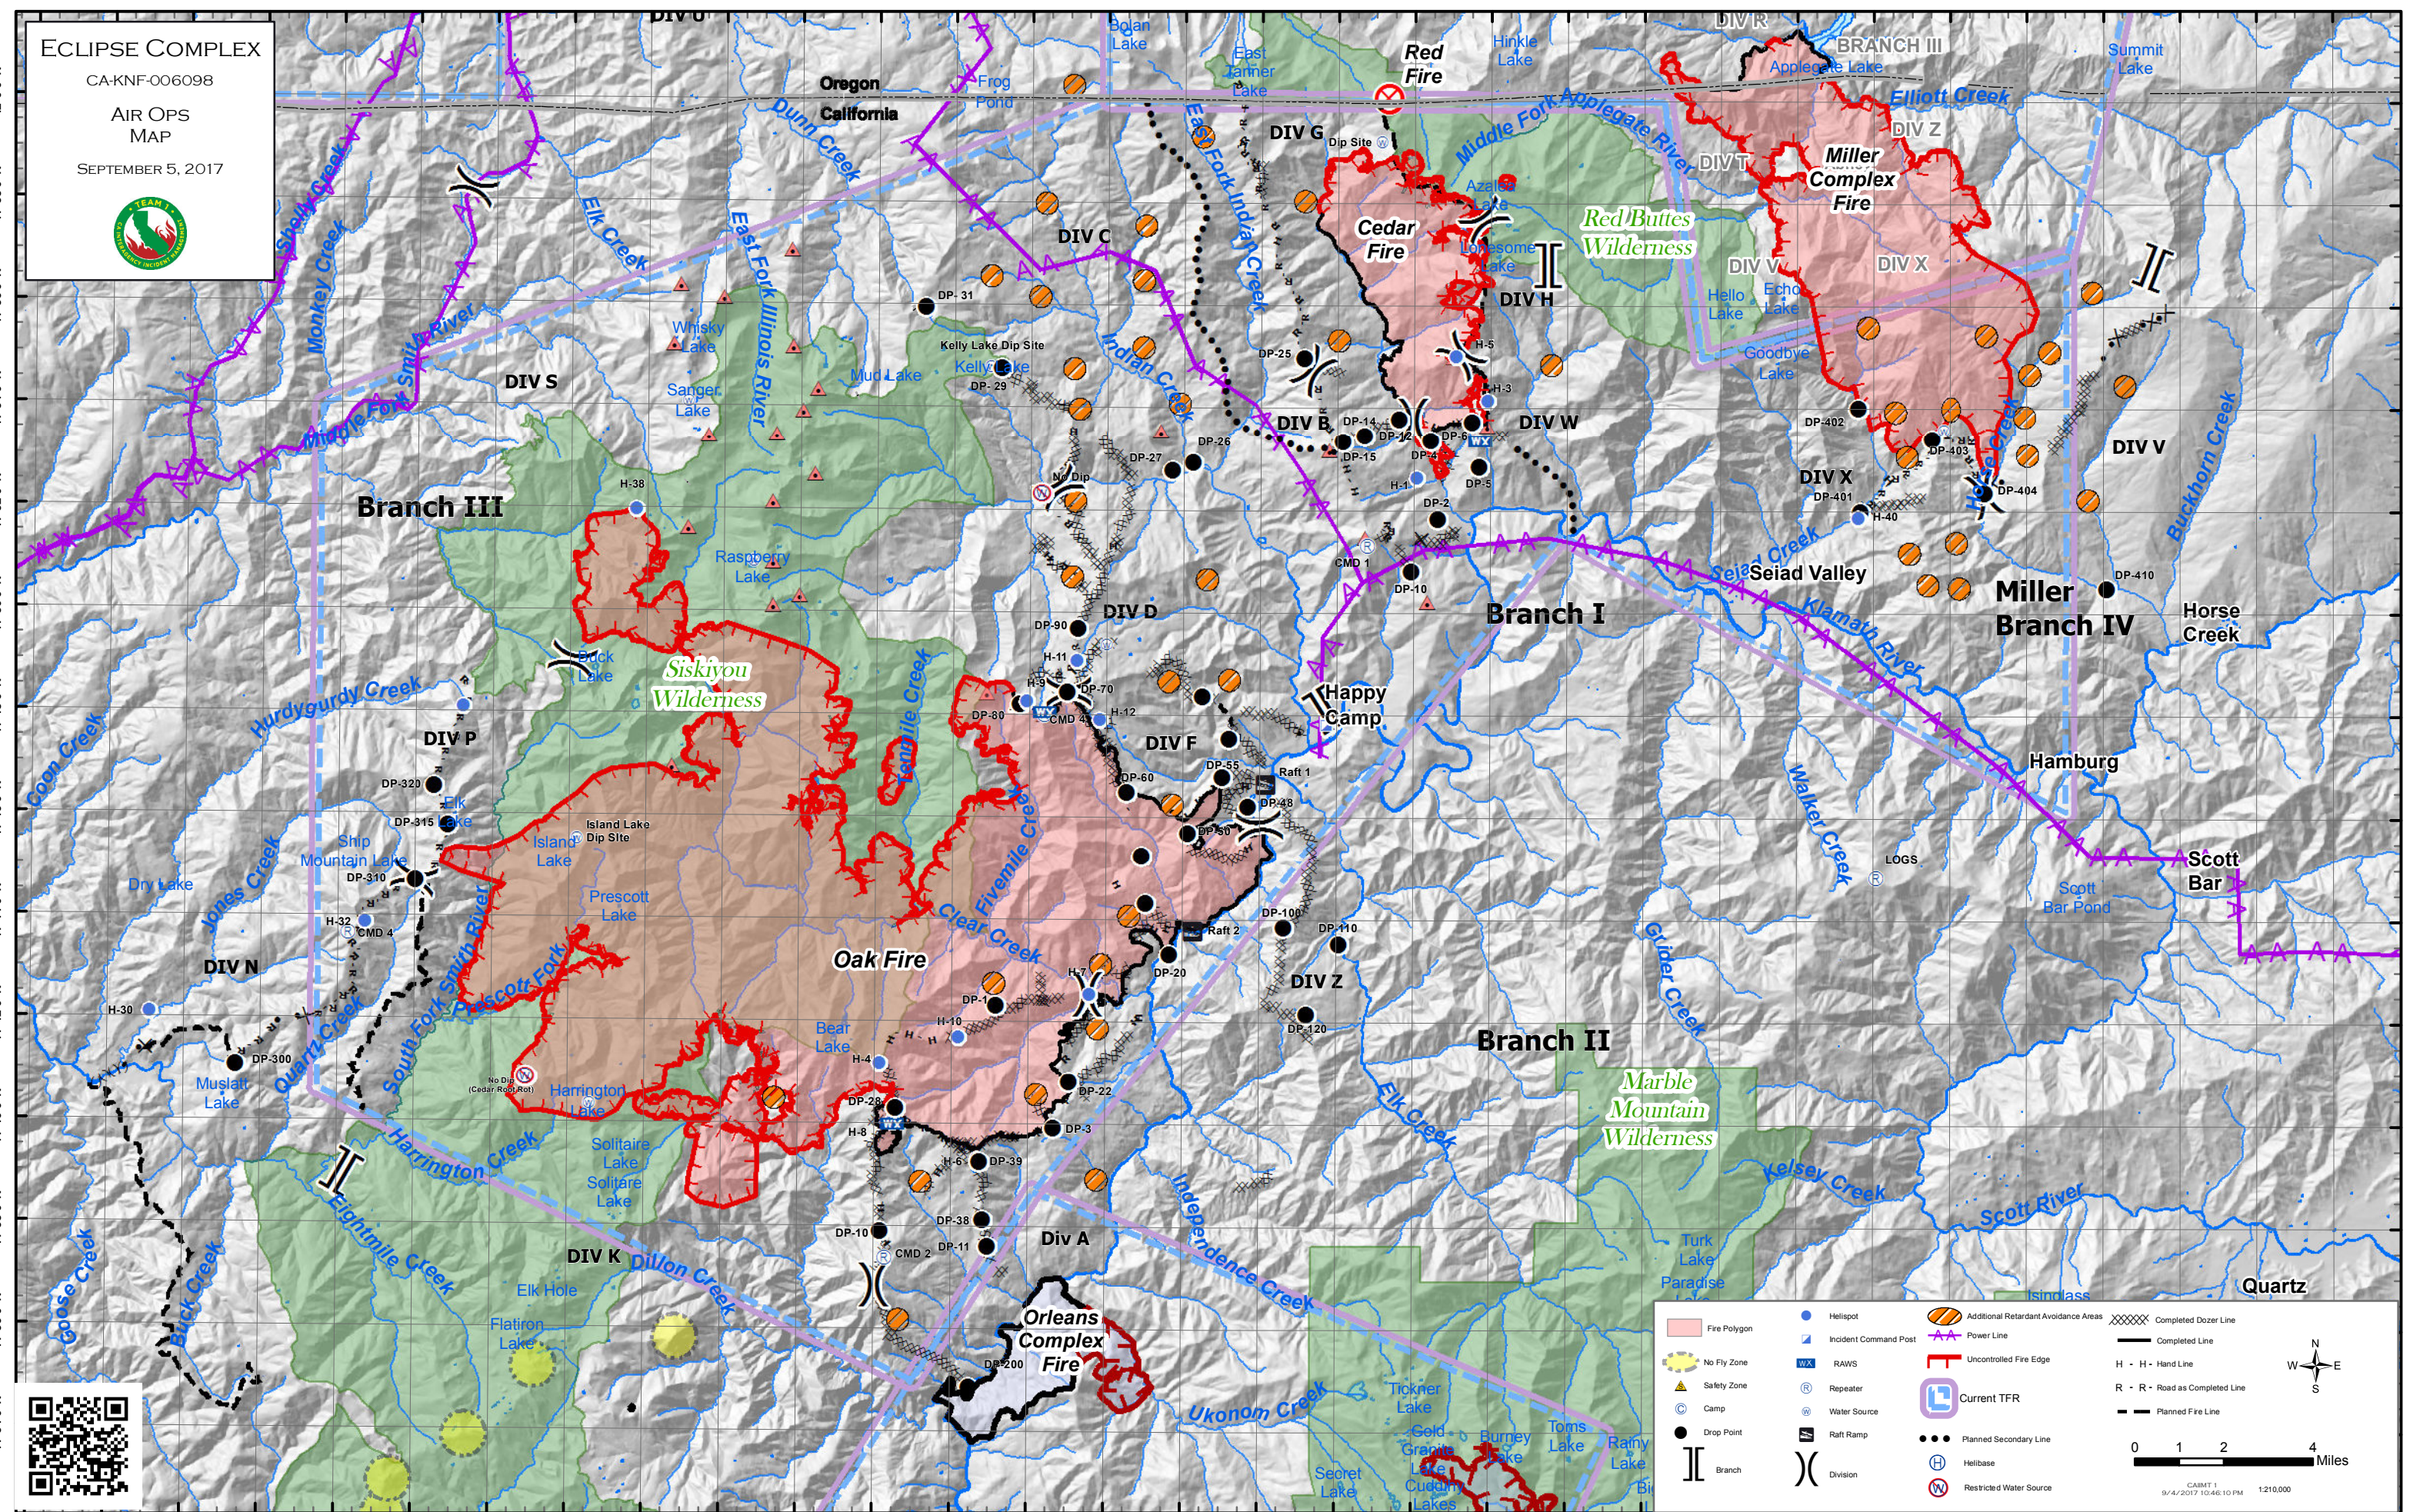

ECLIPSE COMPLEX  
CA-KNF-006098  
AIR OPS  
MAP  
SEPTEMBER 5, 2017

Fire Polygon	Helispot	Additional Retardant Avoidance Areas	Completed Dozer Line
No Fly Zone	Incident Command Post	Uncontrolled Fire Edge	Completed Line
Safety Zone	RAWS	Current TFR	H - H - Hand Line
Camp	Repeater	Planned Secondary Line	R - R - Road as Completed Line
Drop Point	Water Source	Helibase	Planned Fire Line
Branch	Raft Ramp	Restricted Water Source	
Division			

0 1 2 4 Miles

CAMT 1  
9/4/2017 10:46:10 PM 1:210,000