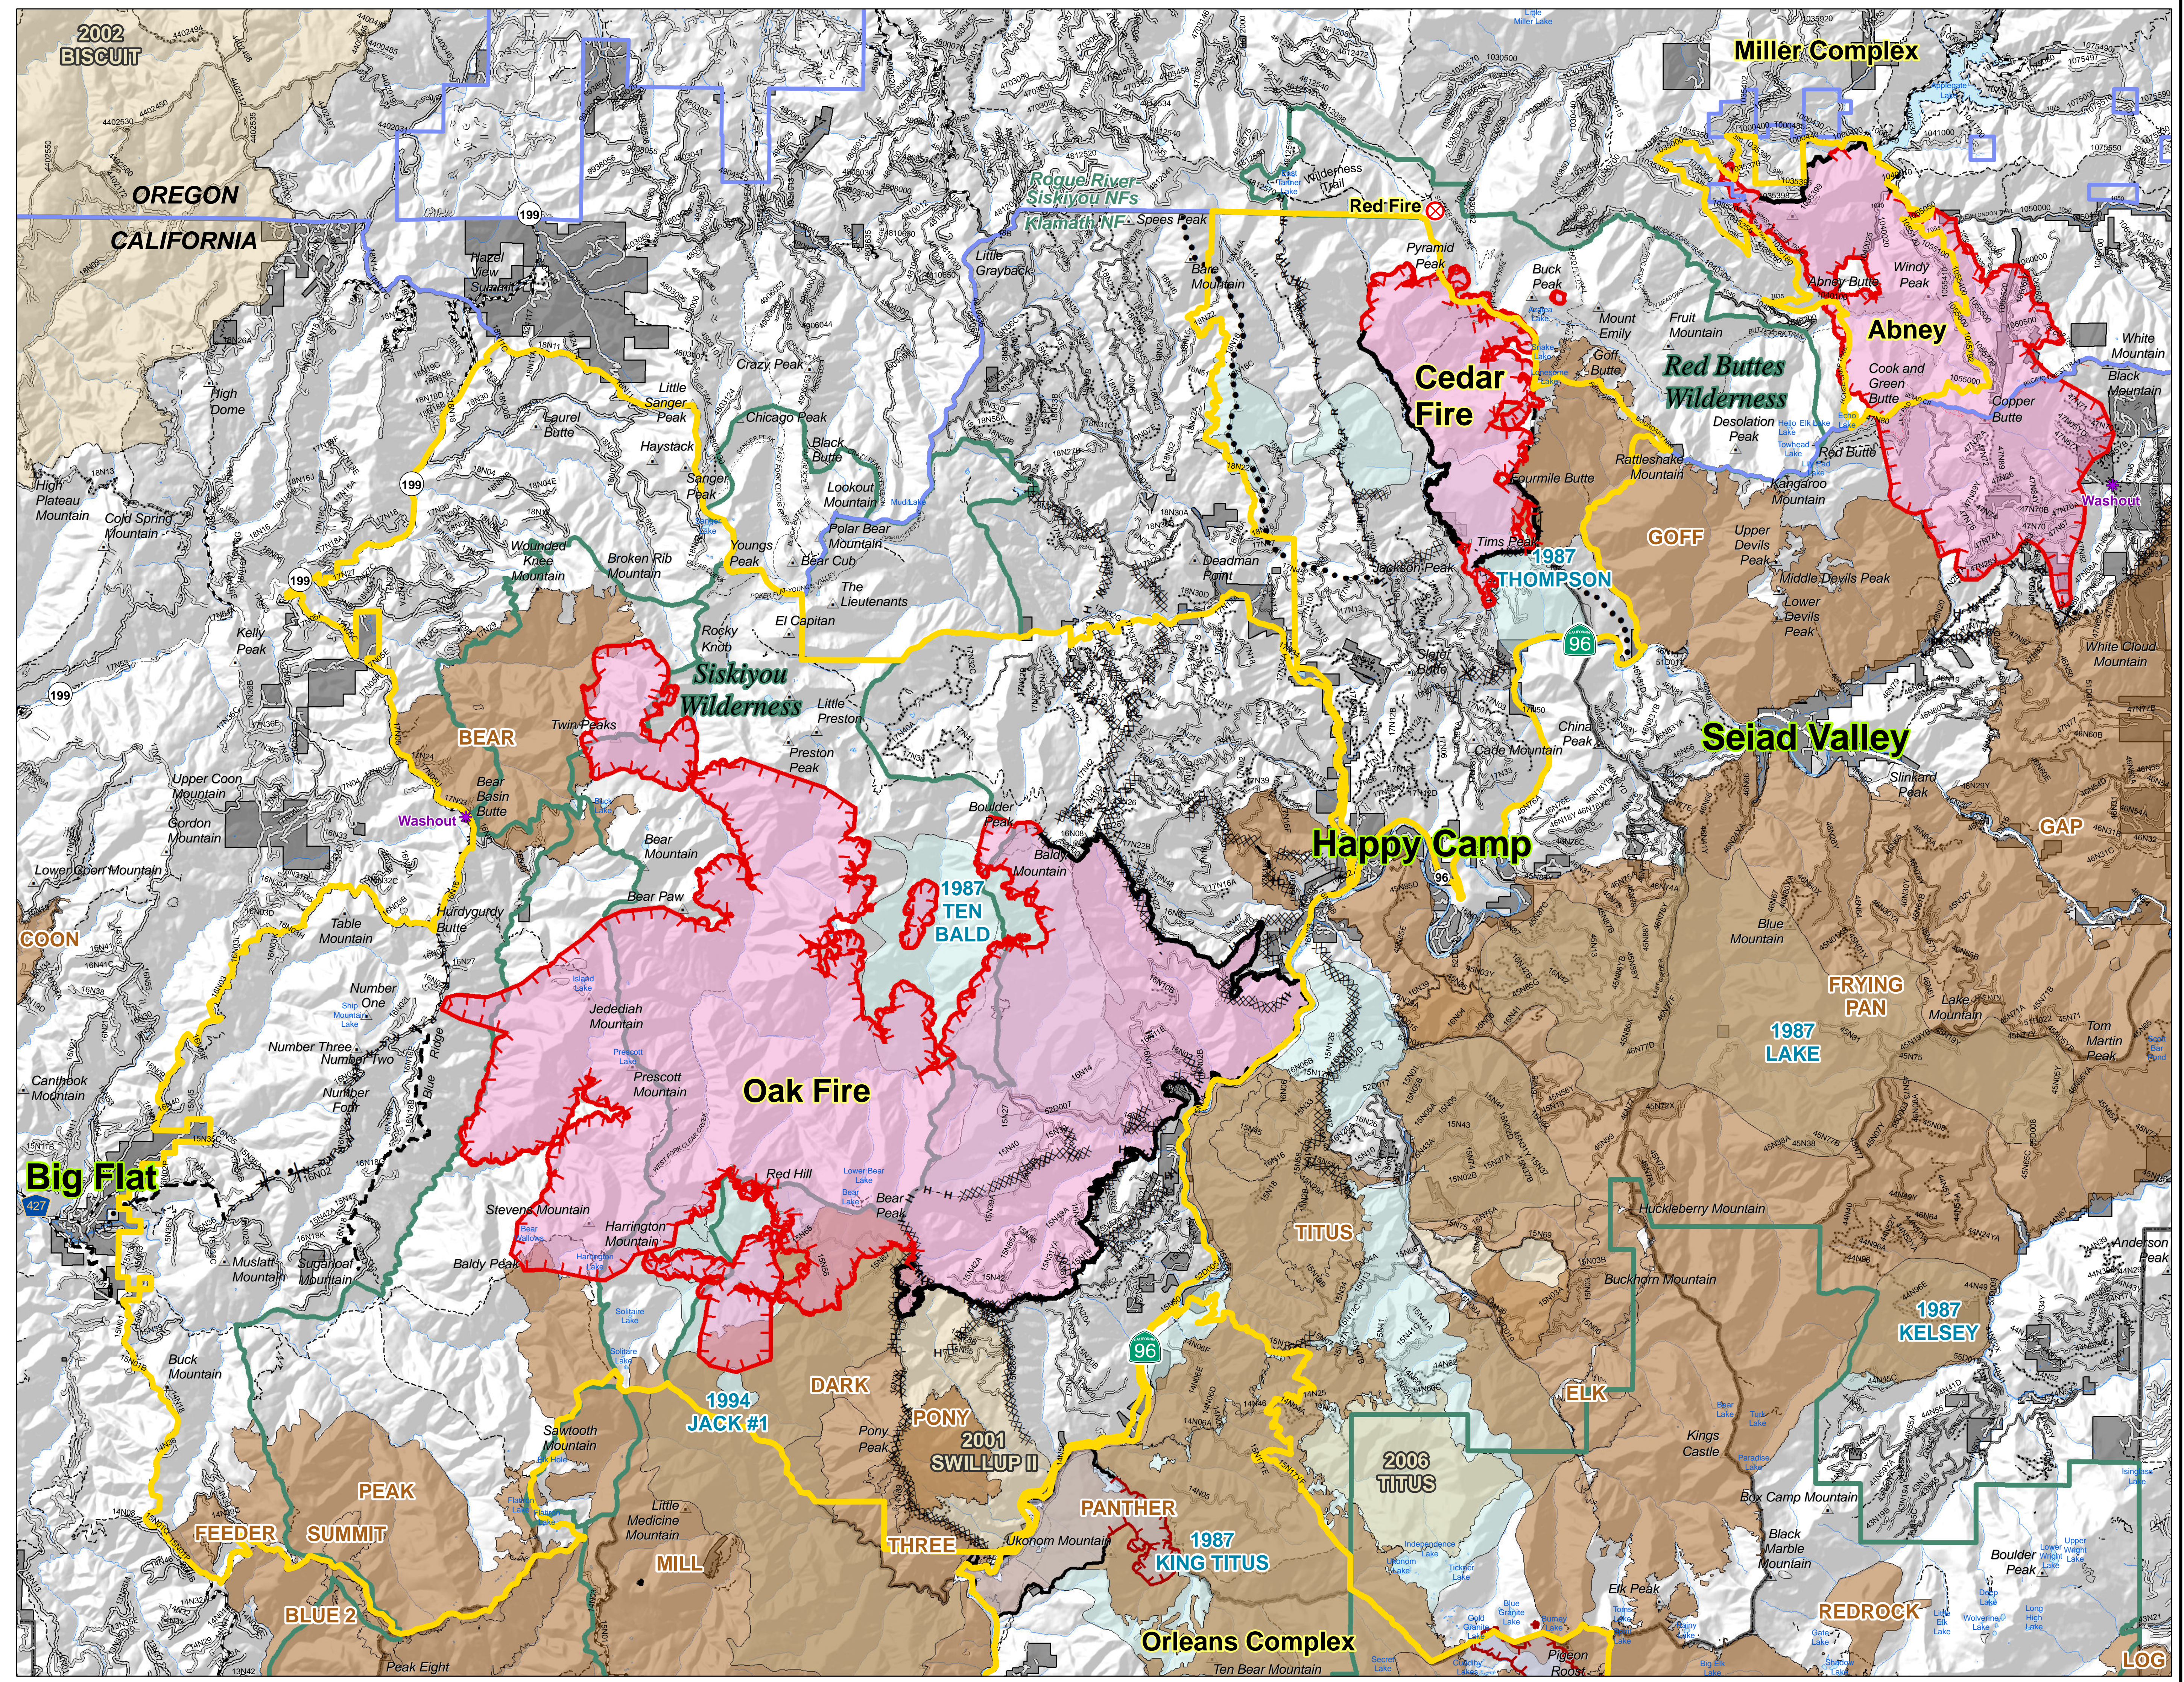

Eclipse Complex CA-KNF-006098 September 5, 2017 Public Information Map

N

- Fire Polygon
- Uncontrolled Fire Edge
- Completed Dozer Line
- Completed Line
- Hand Line
- Road as Completed Line
- Planned Fire Line
- Planned Secondary Line
- Proposed Dozer Line
- Ridge / Geographic Feature
- Emergency Closure Areas
- Fire History - 10 Years > 500 acres
- Fire History - 20 Years > 1,000 acres
- Fire History - 30 Years > 2,500 acres
- Ownership Private

LOG