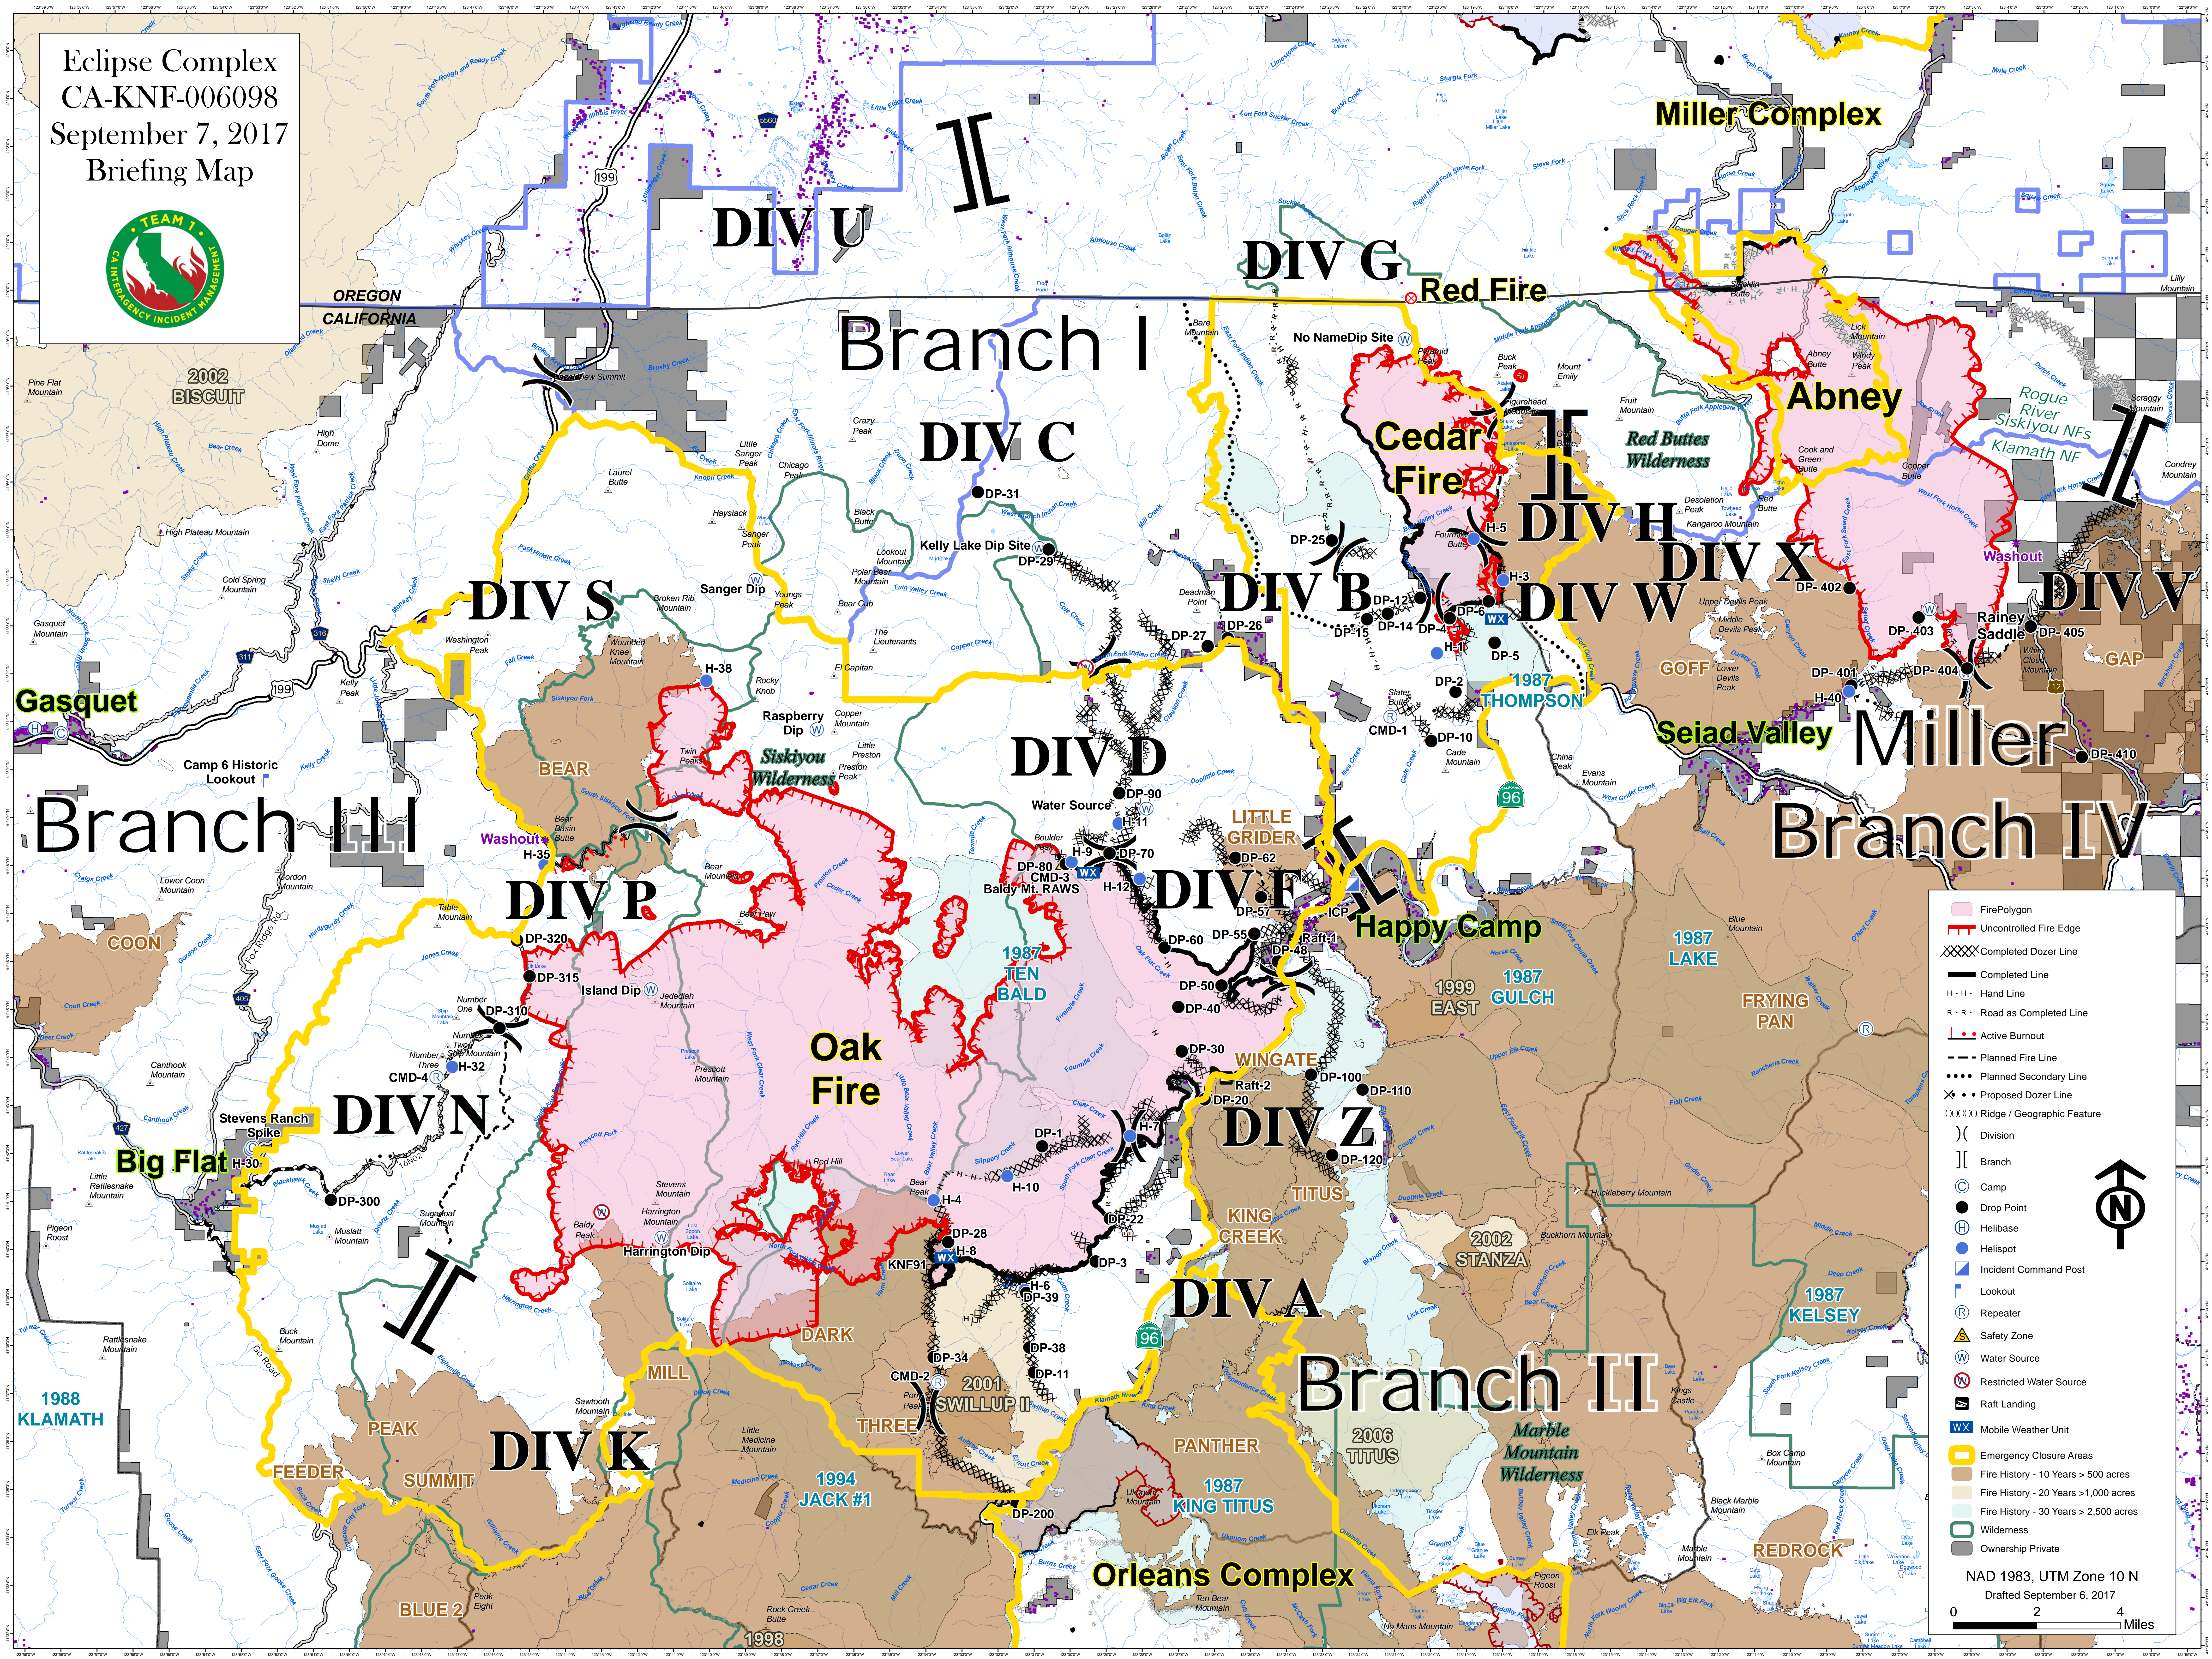

Eclipse Complex
 CA-KNF-006098
 September 7, 2017
 Briefing Map

	Fire Polygon
	Uncontrolled Fire Edge
	Completed Dozer Line
	Completed Line
	Hand Line
	Road as Completed Line
	Active Burnout
	Planned Fire Line
	Planned Secondary Line
	Proposed Dozer Line
	Ridge / Geographic Feature
	Division
	Branch
	Camp
	Drop Point
	Helibase
	Helispot
	Incident Command Post
	Lookout
	Repeater
	Safety Zone
	Water Source
	Restricted Water Source
	Raft Landing
	Mobile Weather Unit
	Emergency Closure Areas
	Fire History - 10 Years > 500 acres
	Fire History - 20 Years > 1,000 acres
	Fire History - 30 Years > 2,500 acres
	Wilderness
	Ownership Private

NAD 1983, UTM Zone 10 N
 Drafted September 6, 2017

0 2 4 Miles