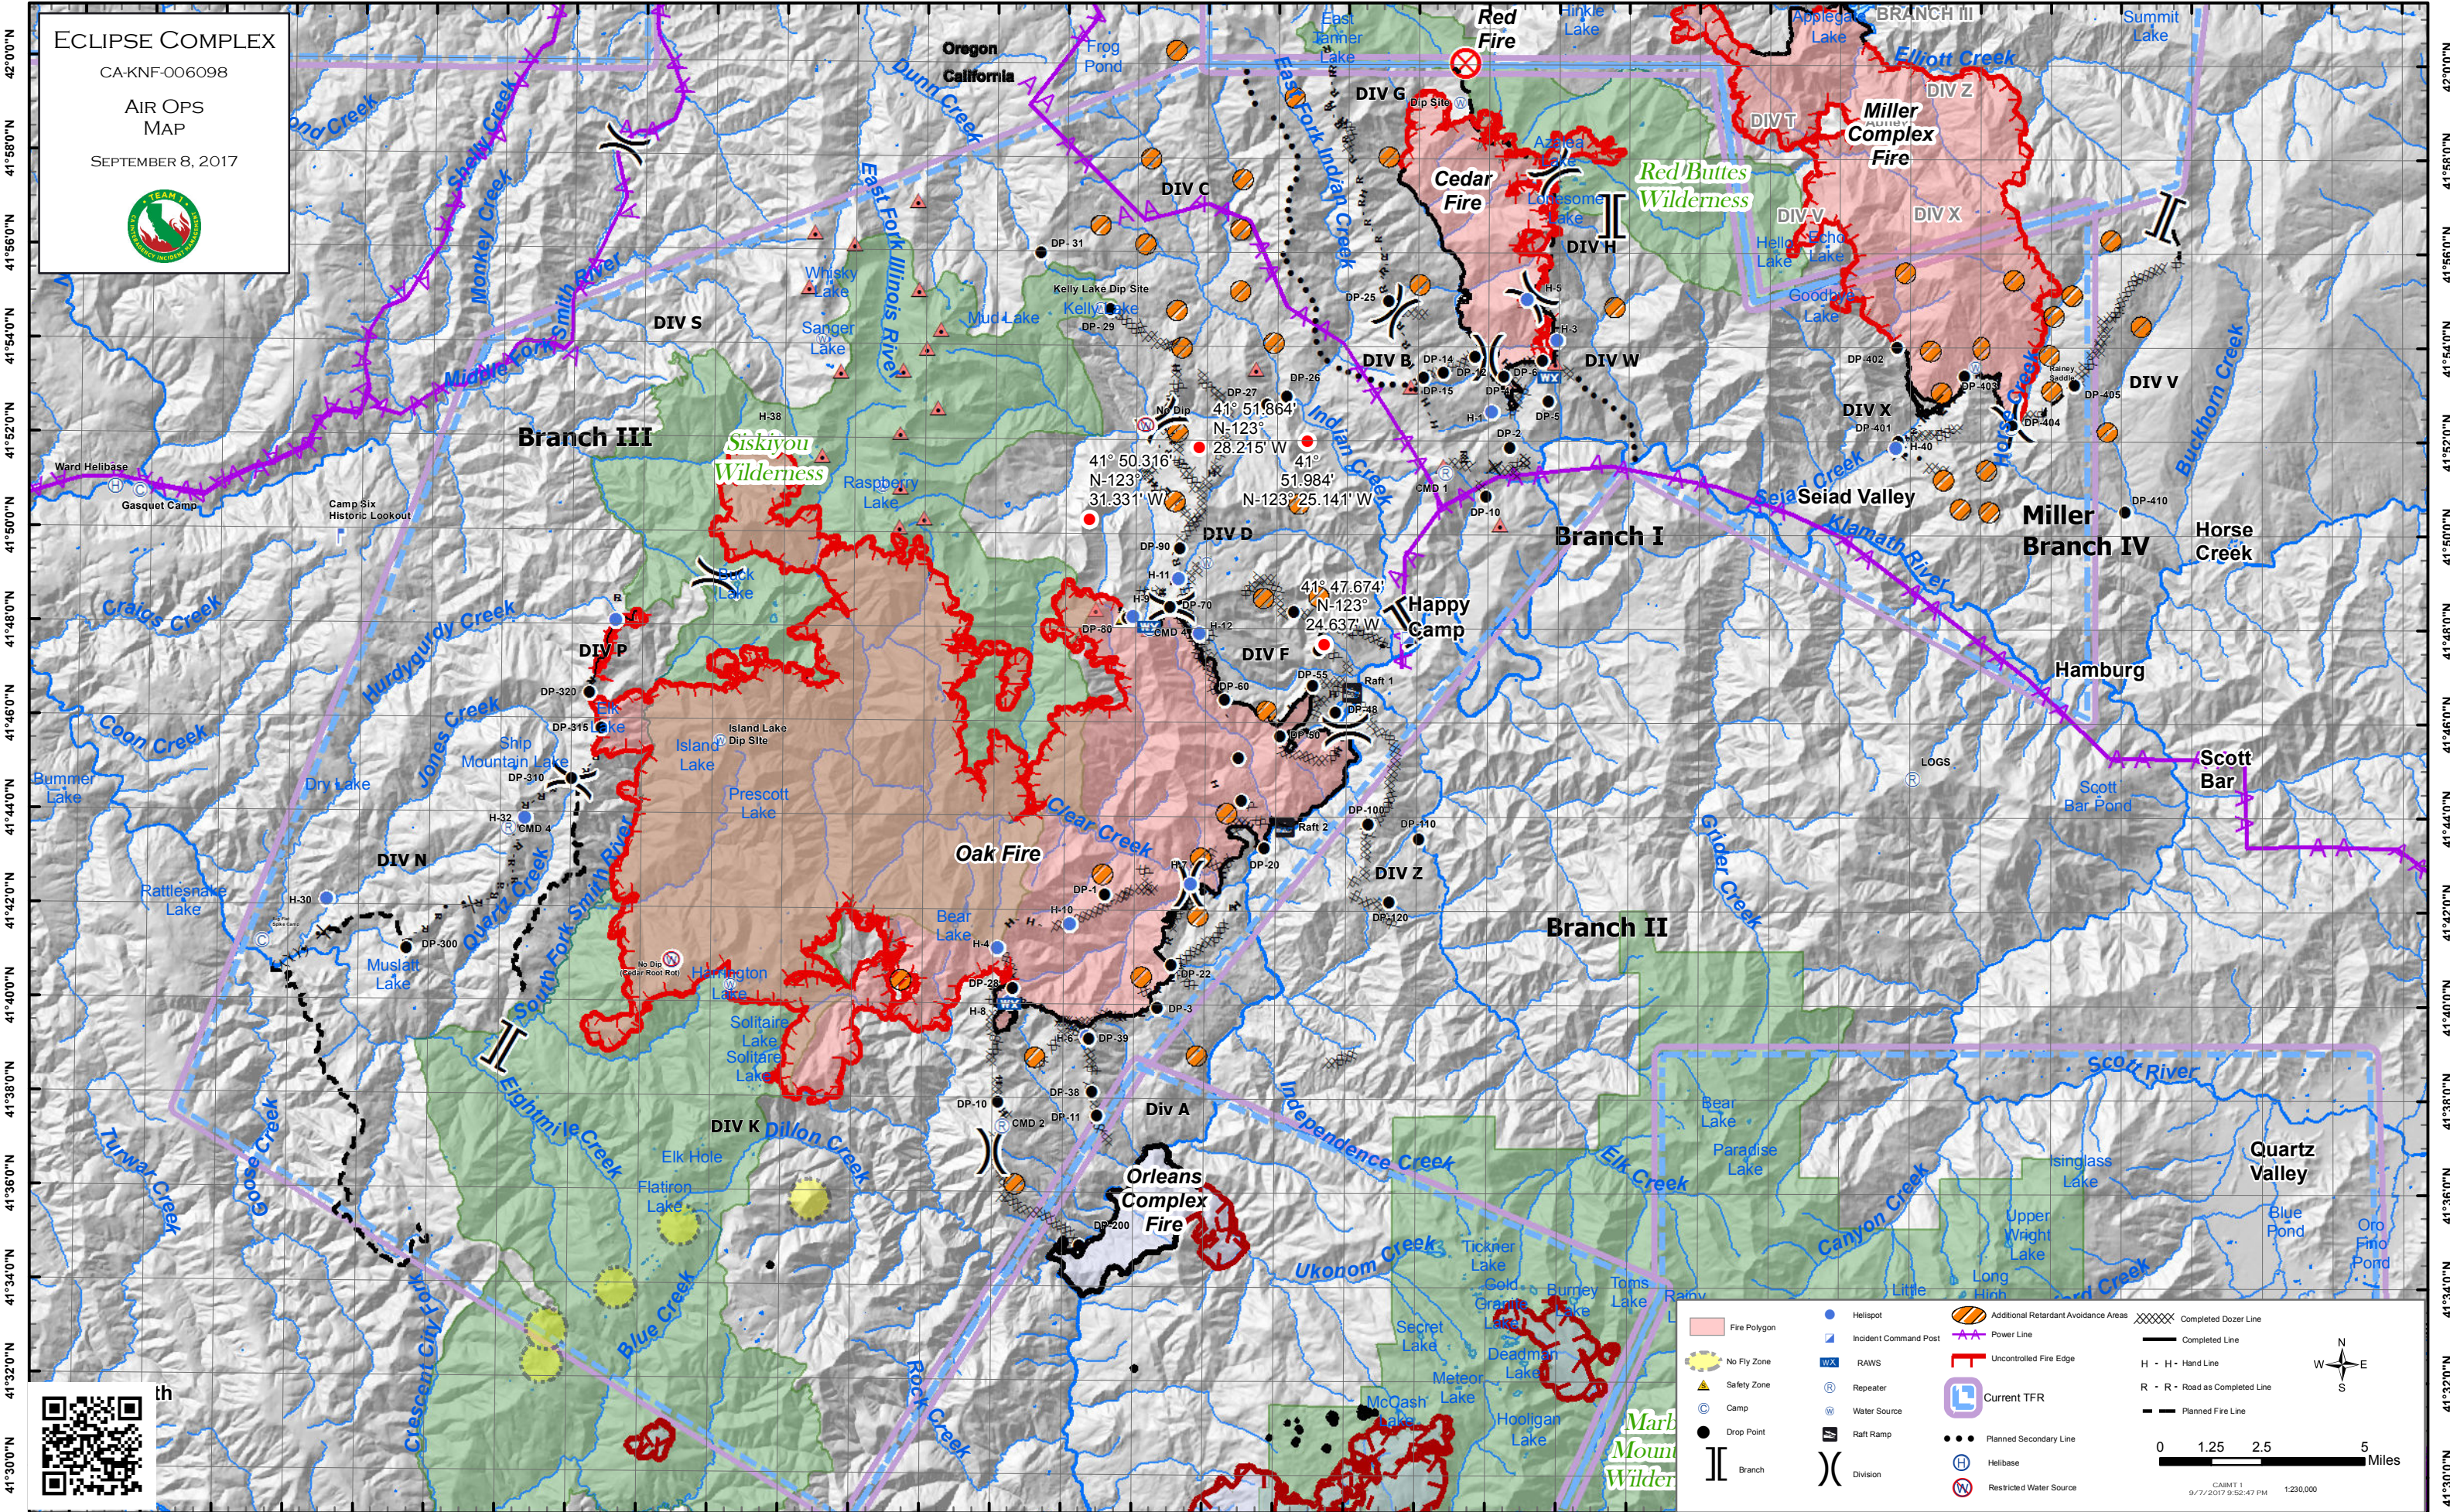

**ECLIPSE COMPLEX**  
 CA-KNF-006098  
 AIR OPS  
 MAP  
 SEPTEMBER 8, 2017

0 1.25 2.5 5 Miles  
 CAMT 1  
 9/7/2017 9:52:47 PM 1:230,000