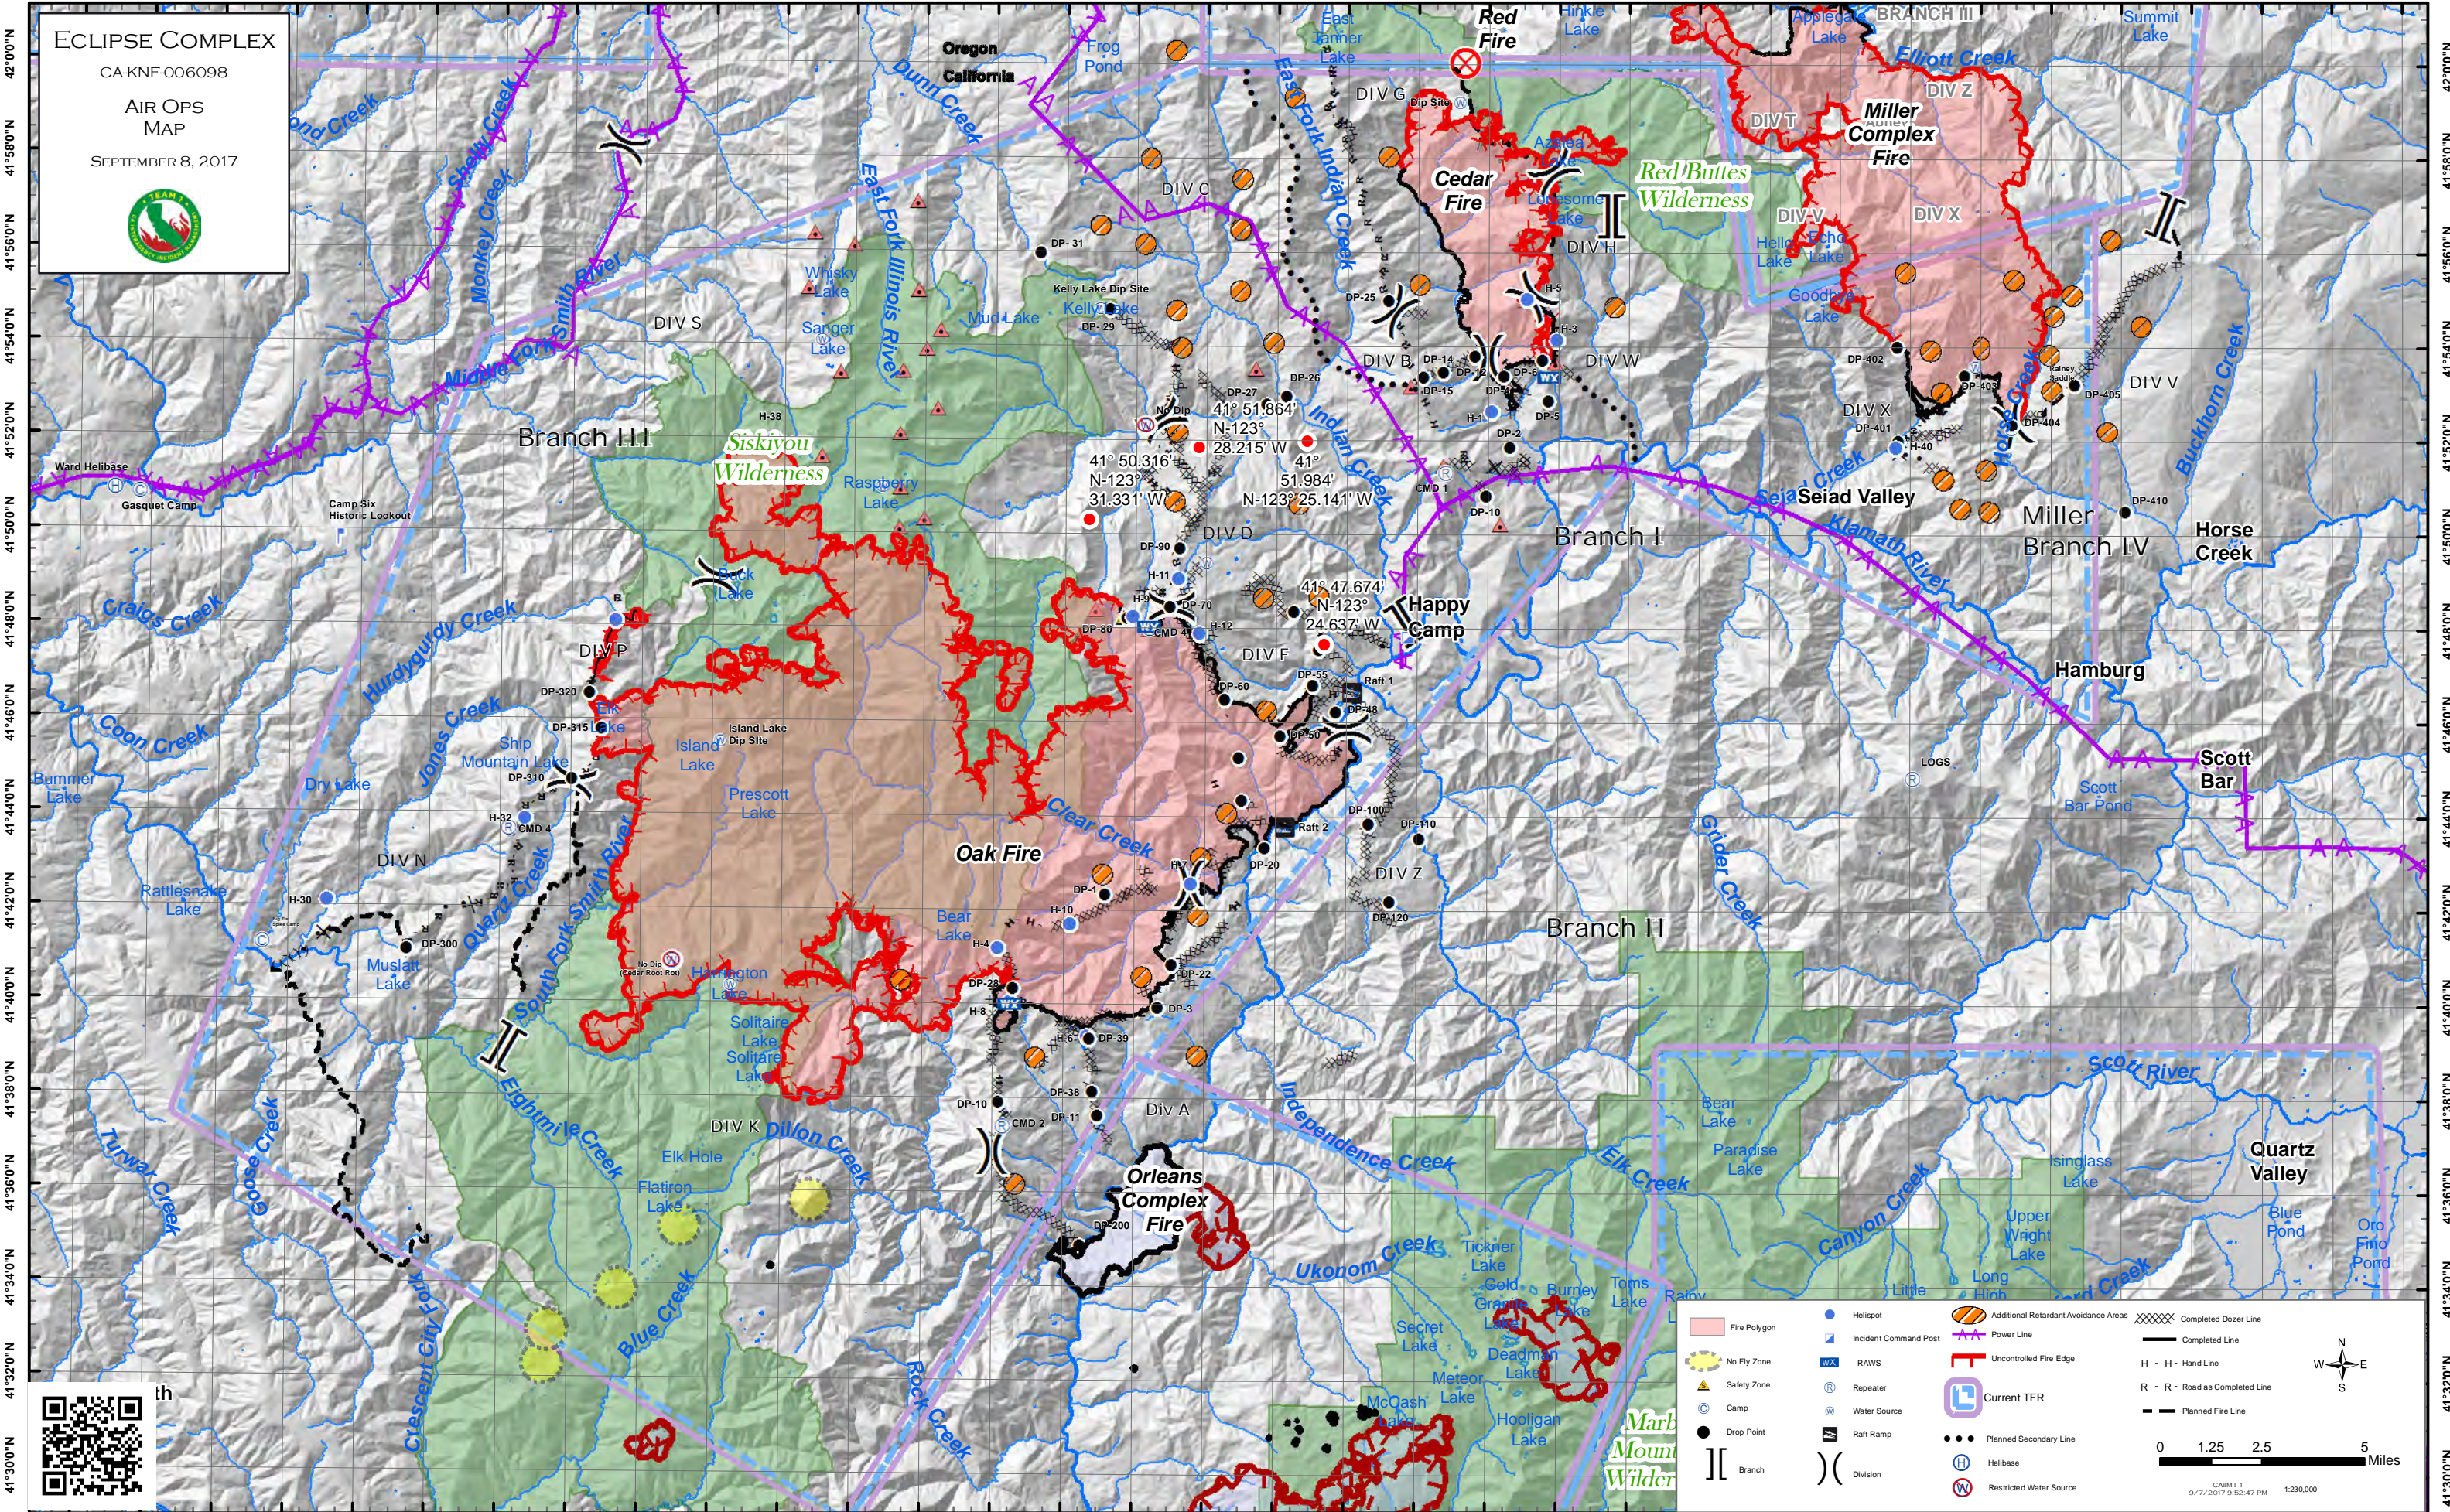

ECLIPSE COMPLEX
 CA-KNF-006098
AIR OPS
MAP
 SEPTEMBER 8, 2017

Fire Polygon	Helispot	Additional Retardant Avoidance Areas	Completed Dozer Line
No Fly Zone	RAWS	Uncontrolled Fire Edge	Completed Line
Safety Zone	Repeater	Current TFR	H - H - Hand Line
Camp	Water Source	Planned Secondary Line	R - R - Road as Completed Line
Drop Point	Raft Ramp	Helibase	Planned Fire Line
Branch	Restricted Water Source	Helibase	
		Restricted Water Source	

0 1.25 2.5 5 Miles

CAMT 1
9/7/2017 9:52:47 PM 1:230,000