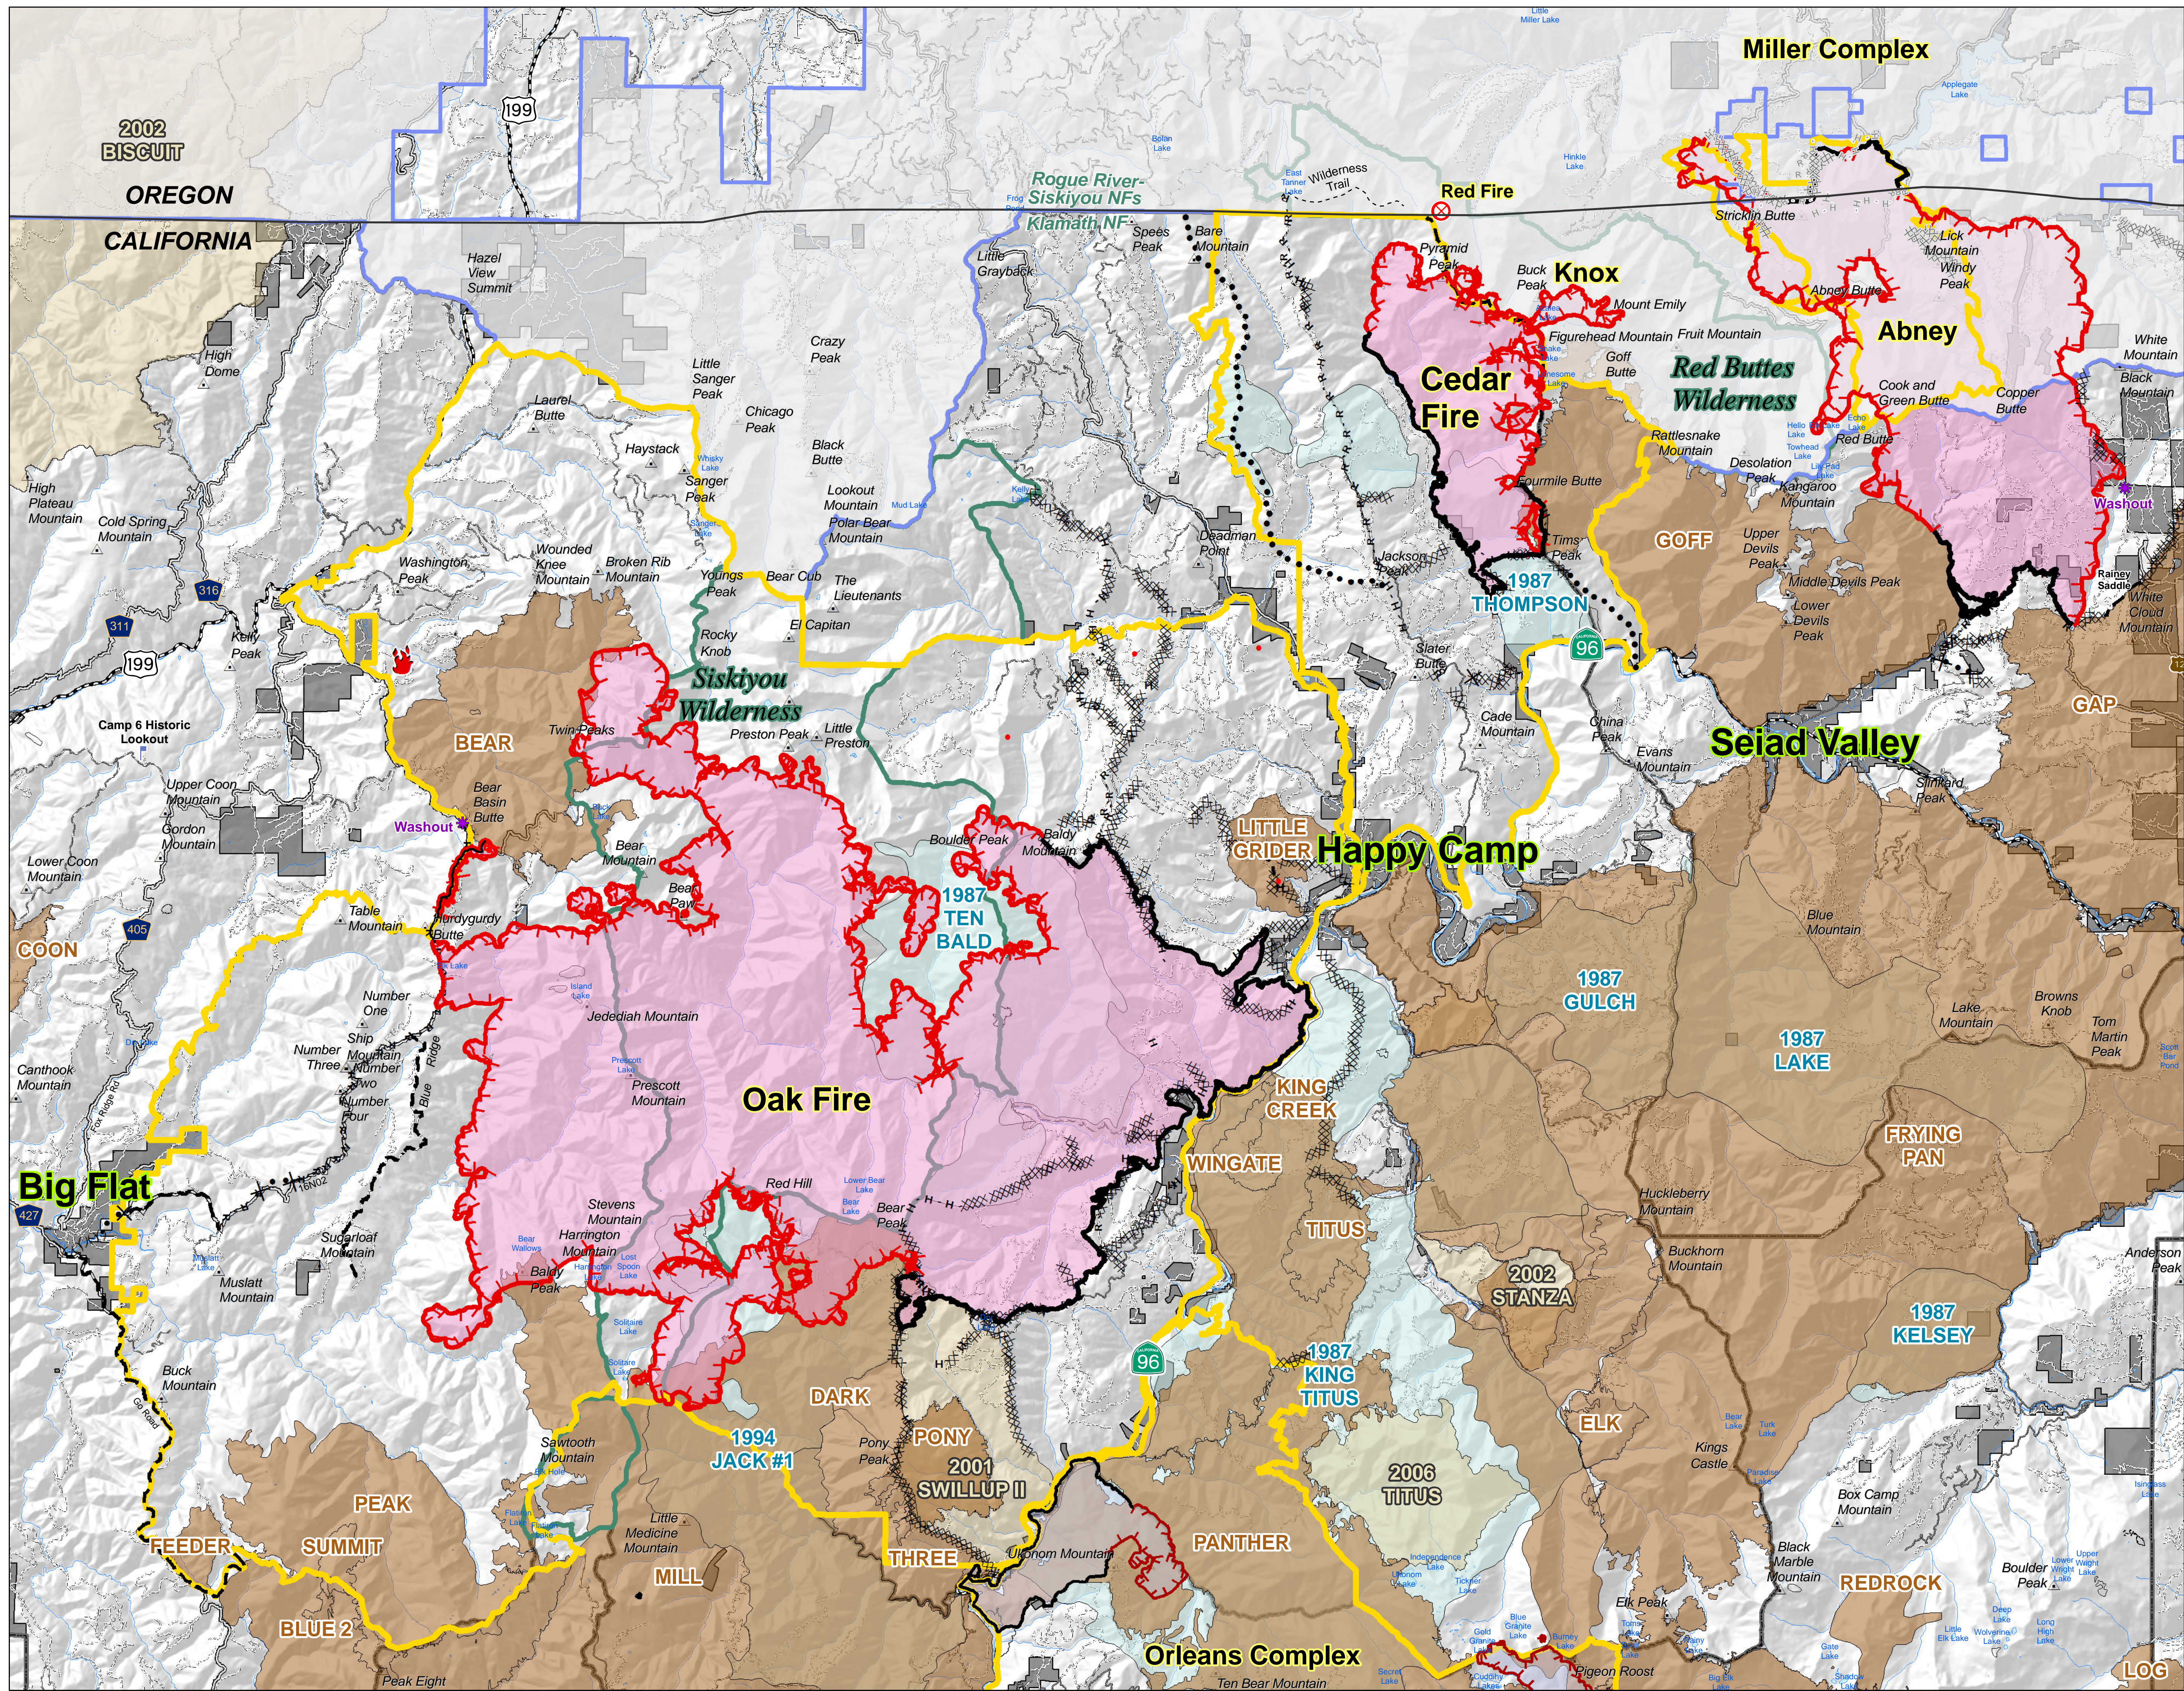

Eclipse Complex CA-KNF-006098 September 9, 2017 Public Information

Map

- FirePolygon
- IR Isolated Heat Source
- Uncontrolled Fire Edge
- Completed Dozer Line
- Completed Line
- Hand Line
- Road as Completed Line
- Active Burnout
- Planned Fire Line
- Planned Secondary Line
- Proposed Dozer Line
- Ridge / Geographic Feature
- Emergency Closure Areas
- Fire History - 10 Years > 500 acres
- Fire History - 20 Years > 1,000 acres
- Fire History - 30 Years > 2,500 acres
- Ownership Private

Vicinity Map

0 1 2 4 6 Miles

LOG