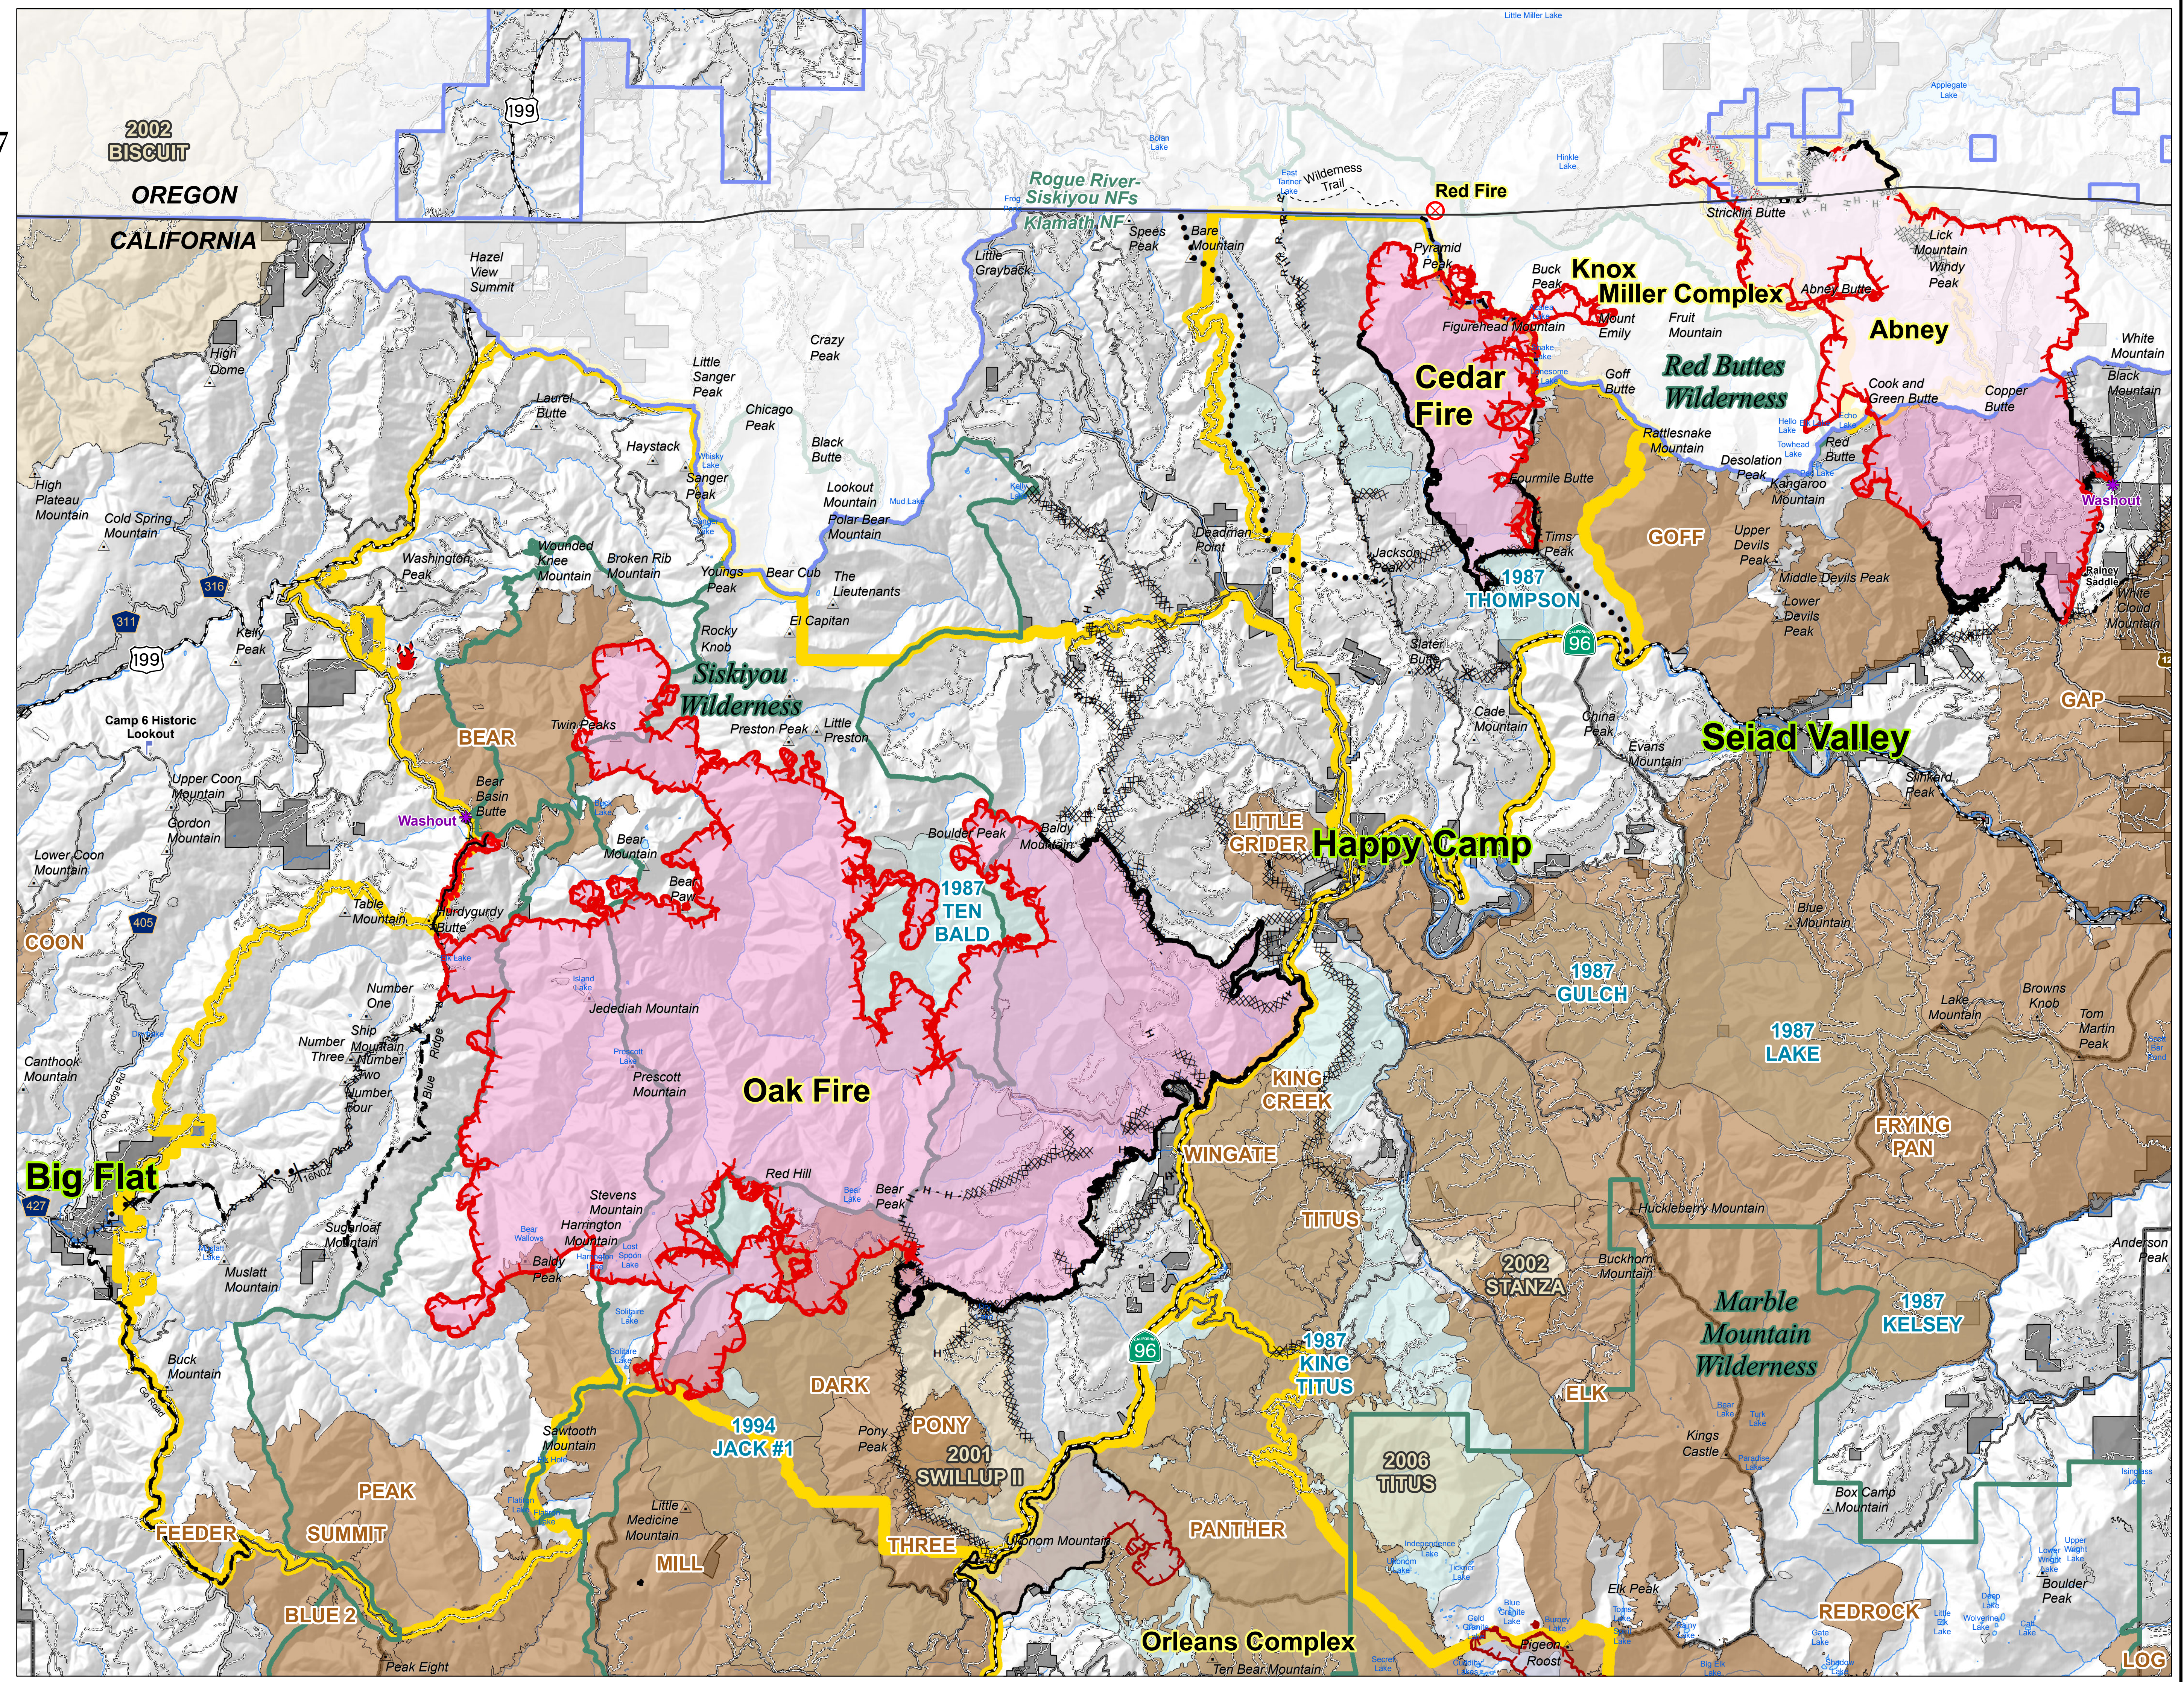

## Public Information

### Map

- Fire Polygon
- Uncontrolled Fire Edge
- Completed Dozer Line
- Completed Line
- Hand Line
- Road as Completed Line
- Active Burnout
- Planned Fire Line
- Planned Secondary Line
- Proposed Dozer Line
- Ridge / Geographic Feature
- Other
- Emergency Closure Areas
- Fire History - 10 Years > 500 acres
- Fire History - 20 Years > 1,000 acres
- Fire History - 30 Years > 2,500 acres
- Ownership Private

### Vicinity Map

0 1 2 4 6 Miles

LOG