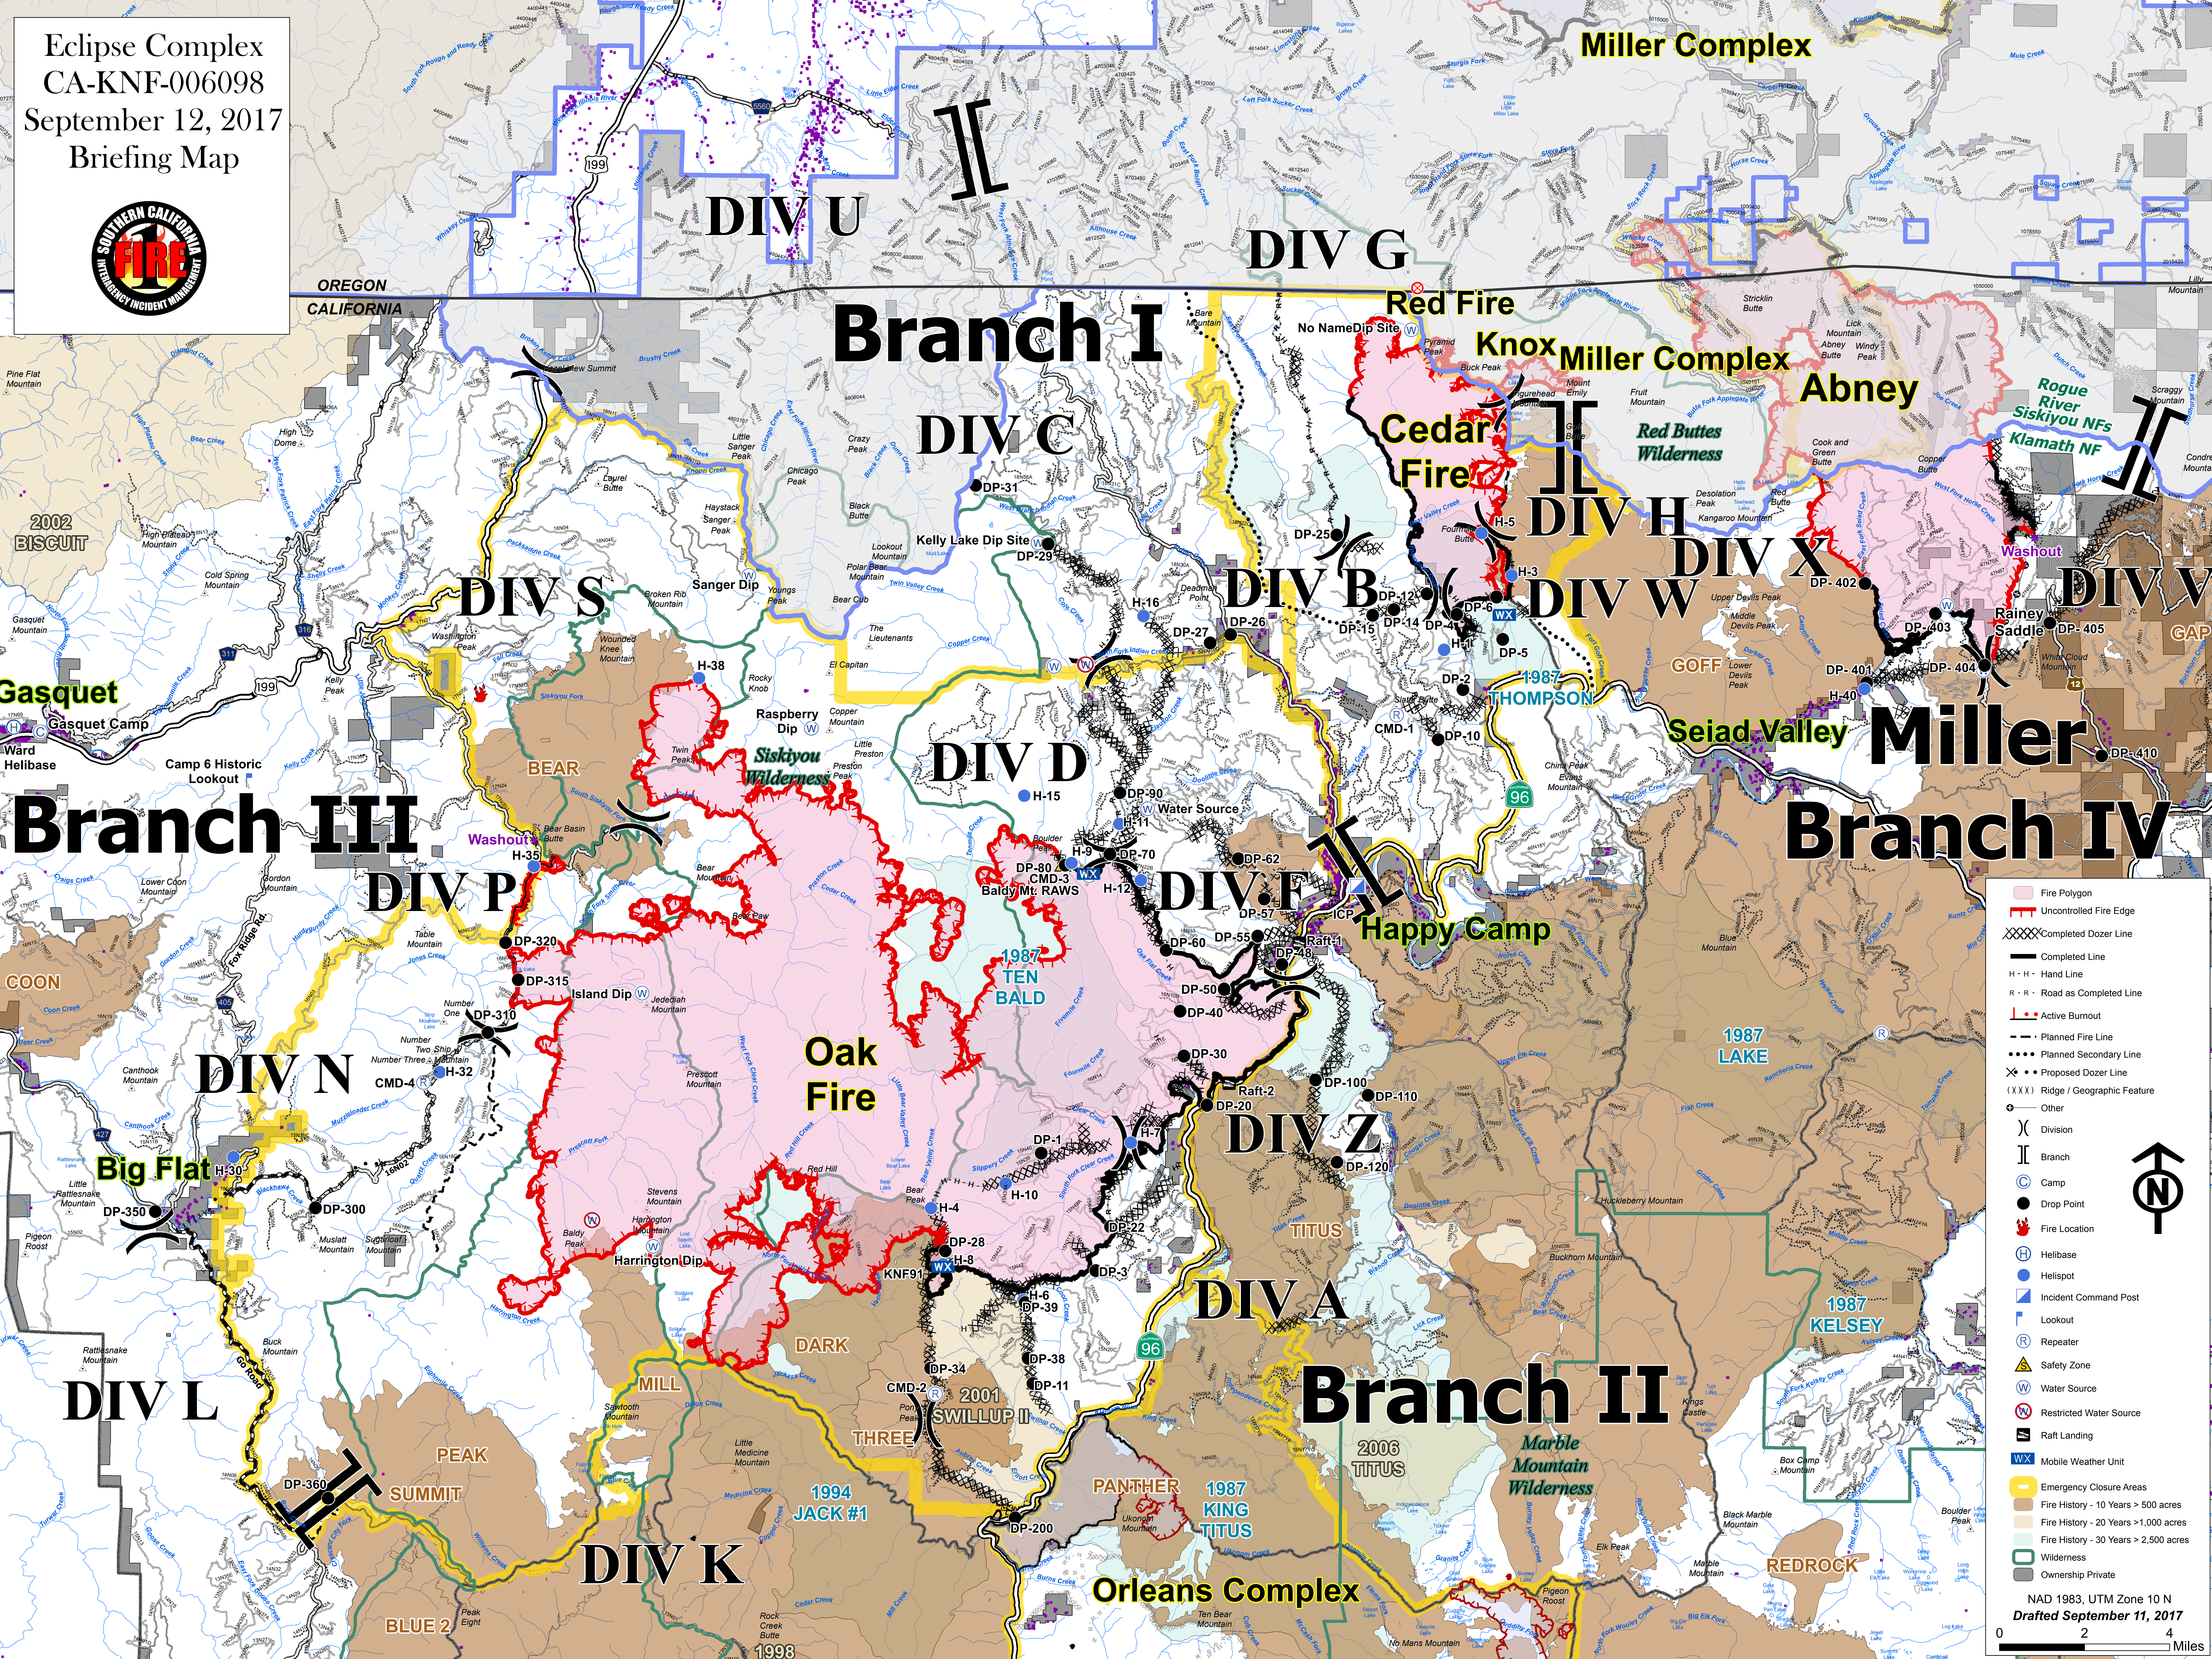

Eclipse Complex
 CA-KNF-006098
 September 12, 2017
 Briefing Map

OREGON
 CALIFORNIA

Miller Complex

Legend

- Fire Polygon
- Uncontrolled Fire Edge
- Completed Dozer Line
- Completed Line
- H - H - Hand Line
- R - R - Road as Completed Line
- Active Burnout
- Planned Fire Line
- Planned Secondary Line
- Proposed Dozer Line
- Ridge / Geographic Feature
- Other
- Division
- Branch
- Camp
- Drop Point
- Fire Location
- Helibase
- Helispot
- Incident Command Post
- Lookout
- Repeater
- Safety Zone
- Water Source
- Restricted Water Source
- Raft Landing
- Mobile Weather Unit
- Emergency Closure Areas
- Fire History - 10 Years > 500 acres
- Fire History - 20 Years > 1,000 acres
- Fire History - 30 Years > 2,500 acres
- Wilderness
- Ownership Private

NAD 1983, UTM Zone 10 N
 Drafted September 11, 2017

0 2 4 Miles