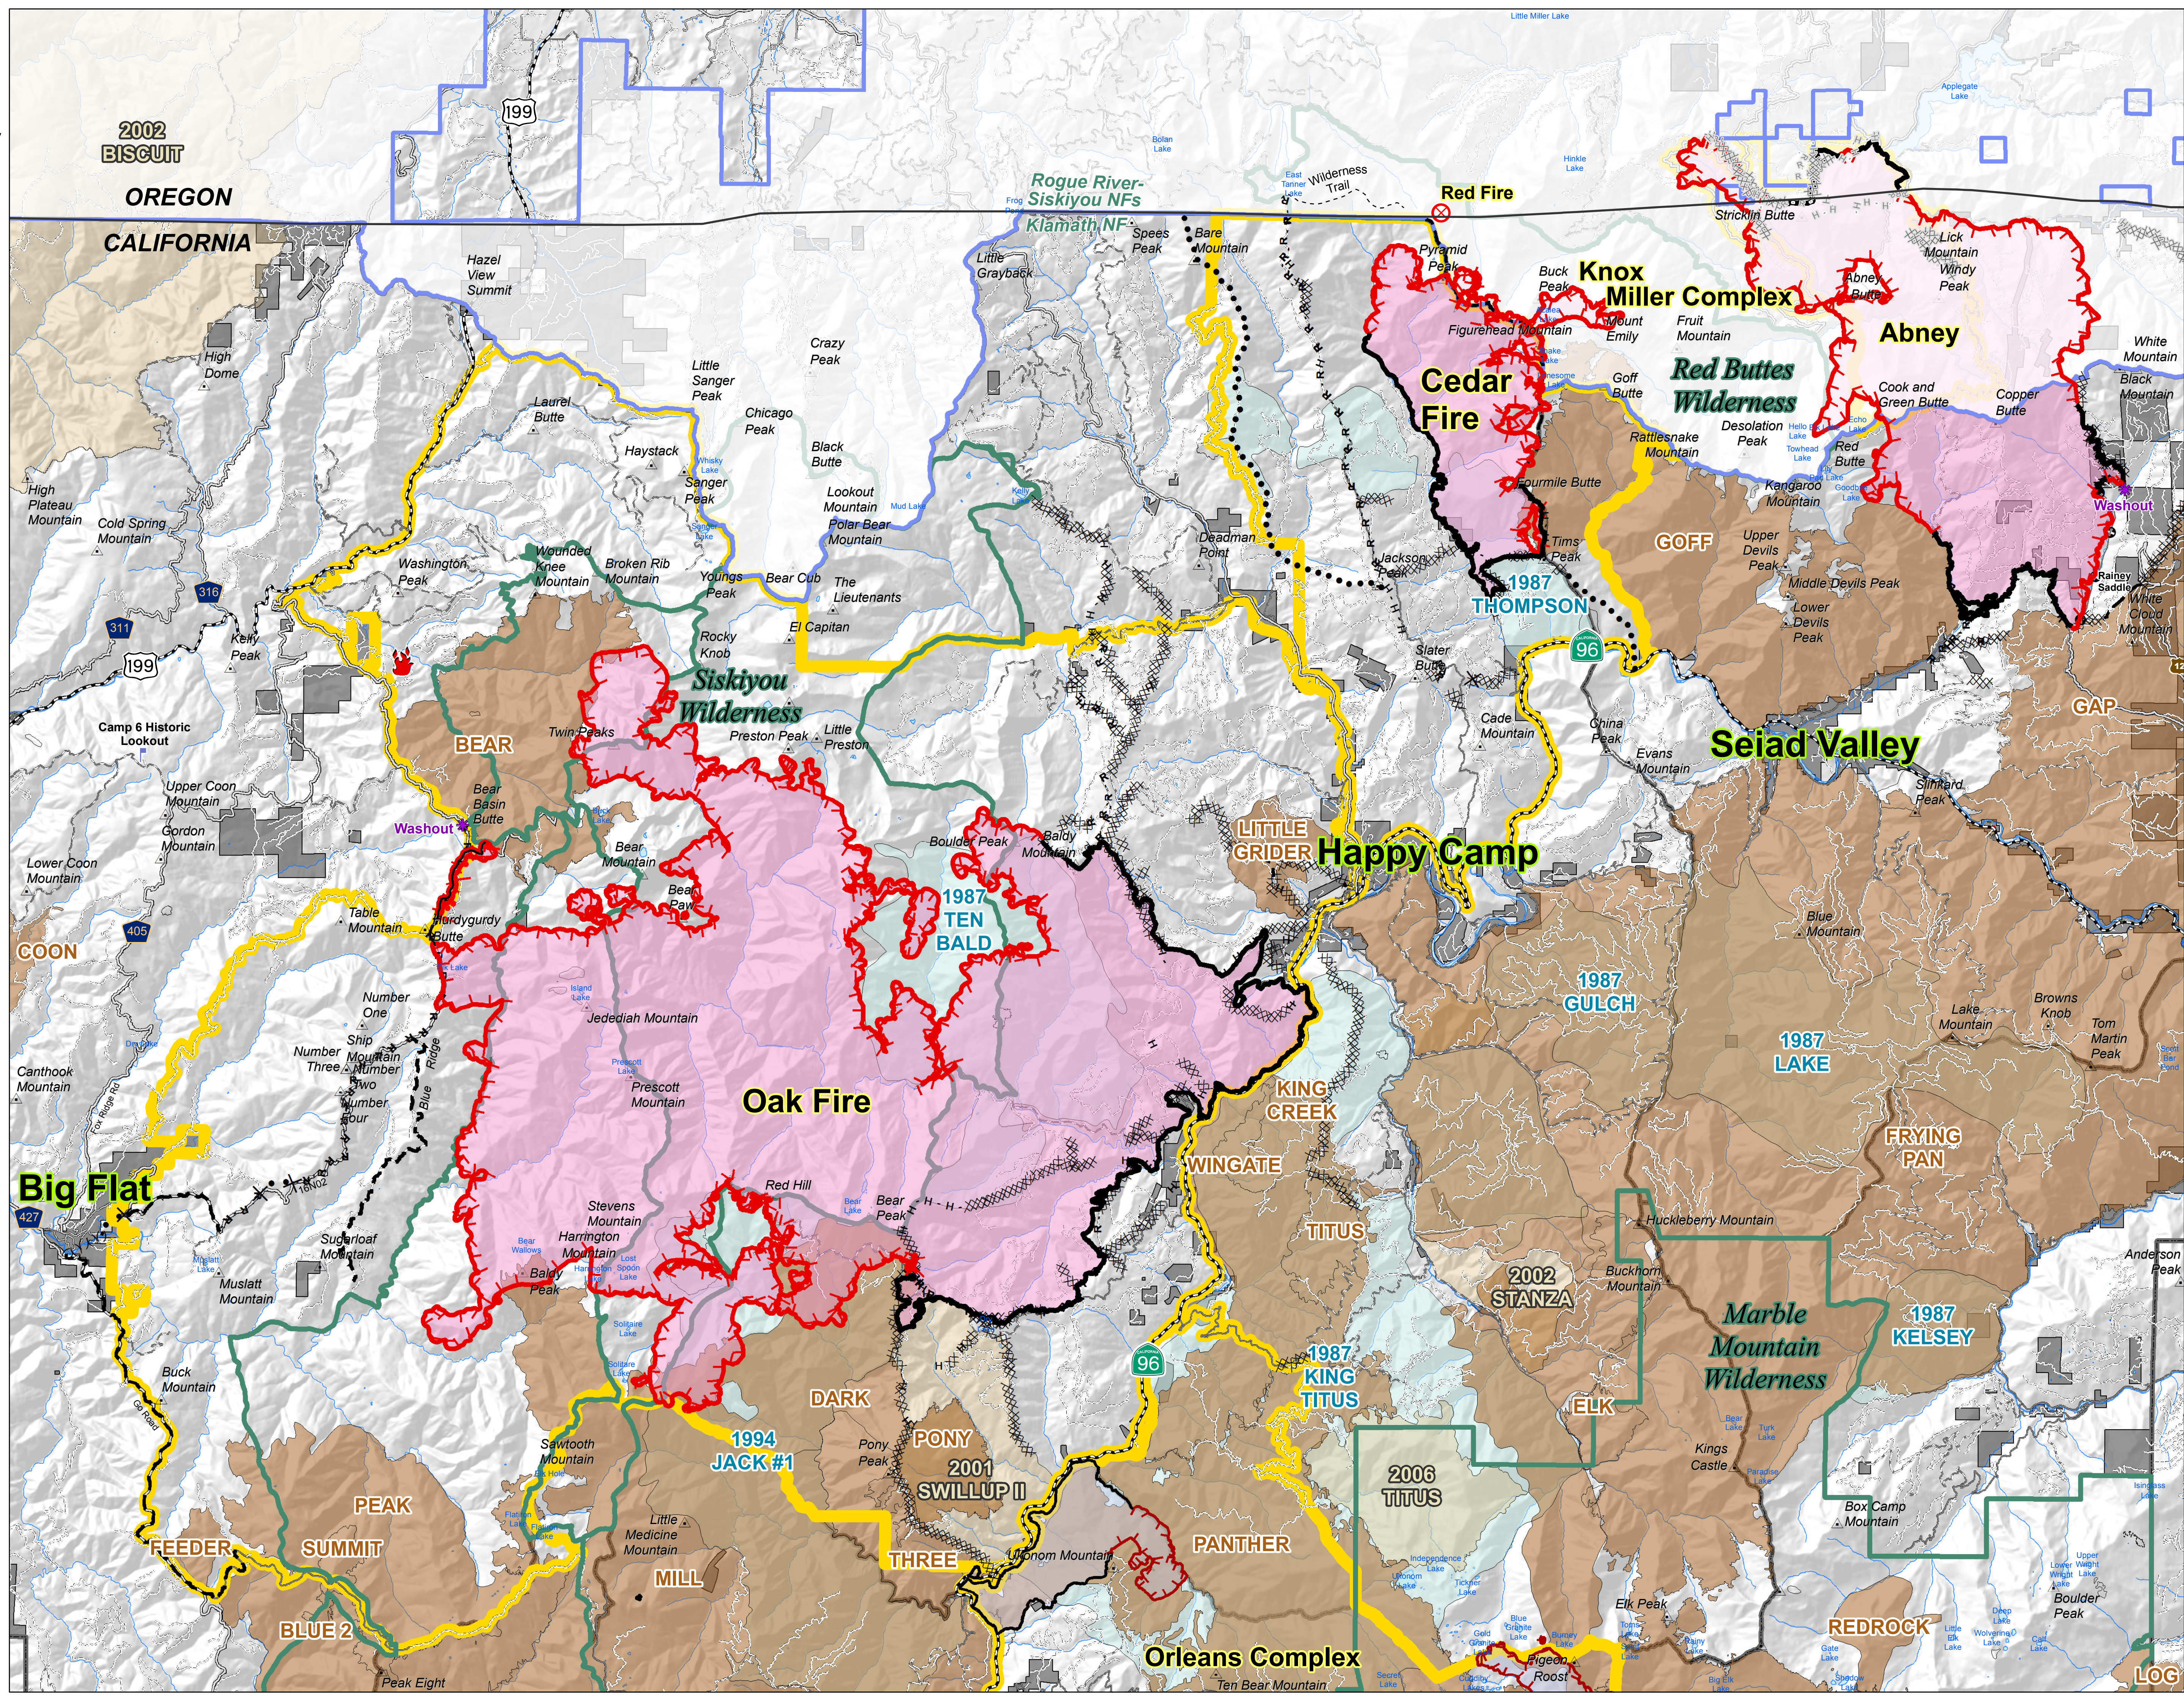

# Eclipse Complex CA-KNF-006098

September 12, 2017

Public Information

Map

- Fire Polygon
- Uncontrolled Fire Edge
- Completed Dozer Line
- Completed Line
- Hand Line
- Road as Completed Line
- Active Burnout
- Planned Fire Line
- Planned Secondary Line
- Proposed Dozer Line
- Ridge / Geographic Feature
- Other
- Emergency Closure Areas
- Fire History - 10 Years > 500 acres
- Fire History - 20 Years > 1,000 acres
- Fire History - 30 Years > 2,500 acres
- Ownership Private

## Vicinity Map

0 1 2 4 6 Miles

LOG